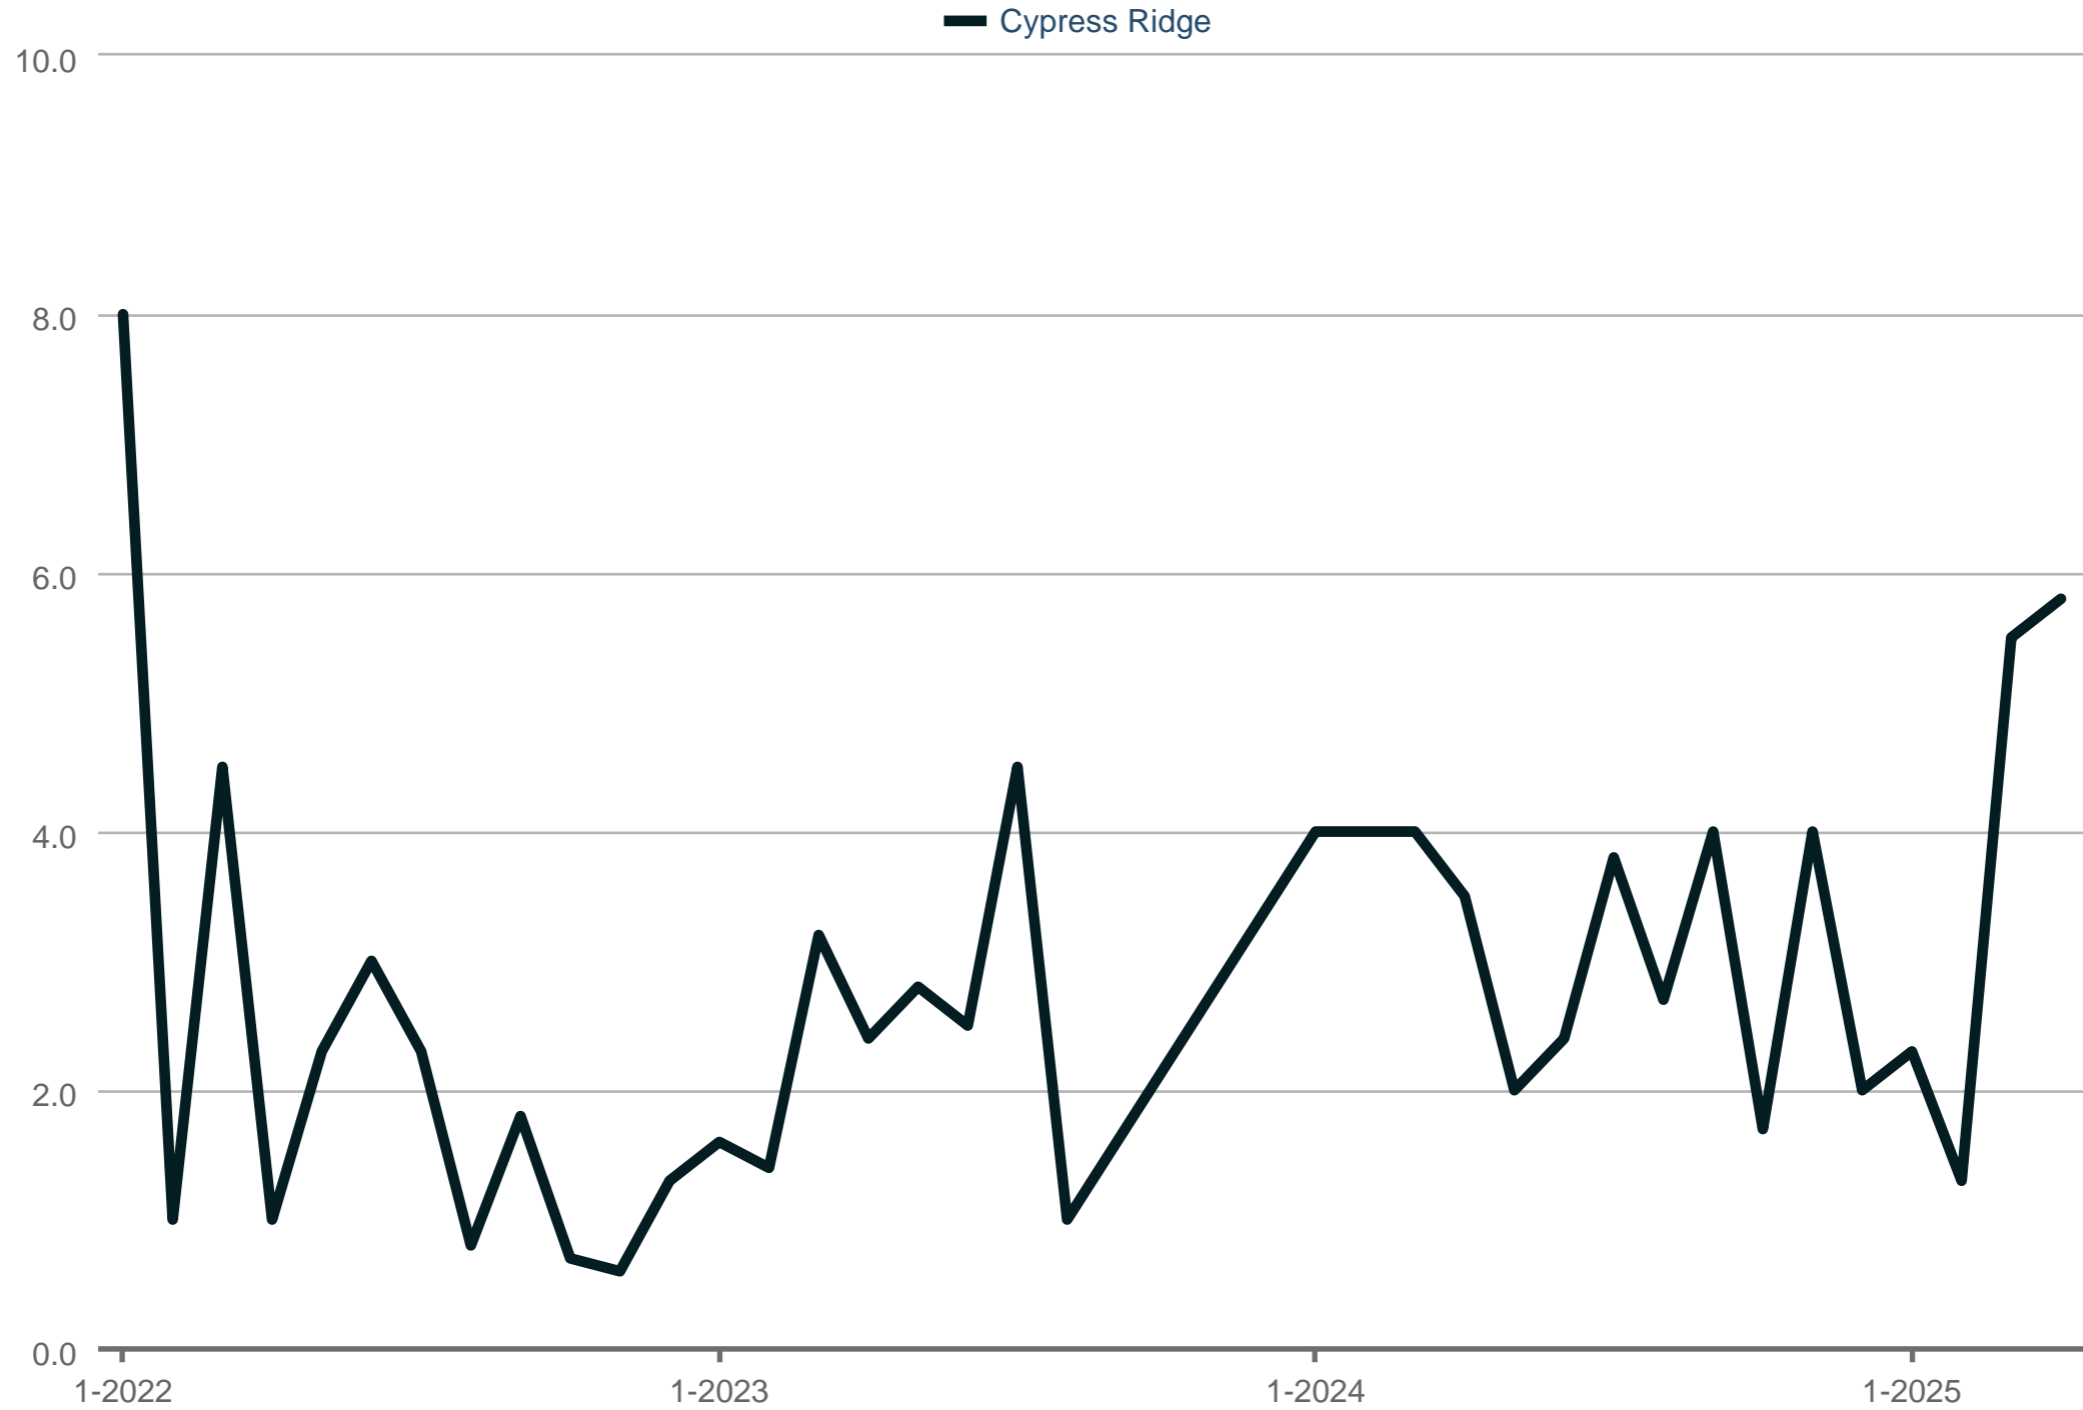

Showings Per Listing

Cypress Ridge

Each data point is one month of activity. Data is from May 17, 2025.