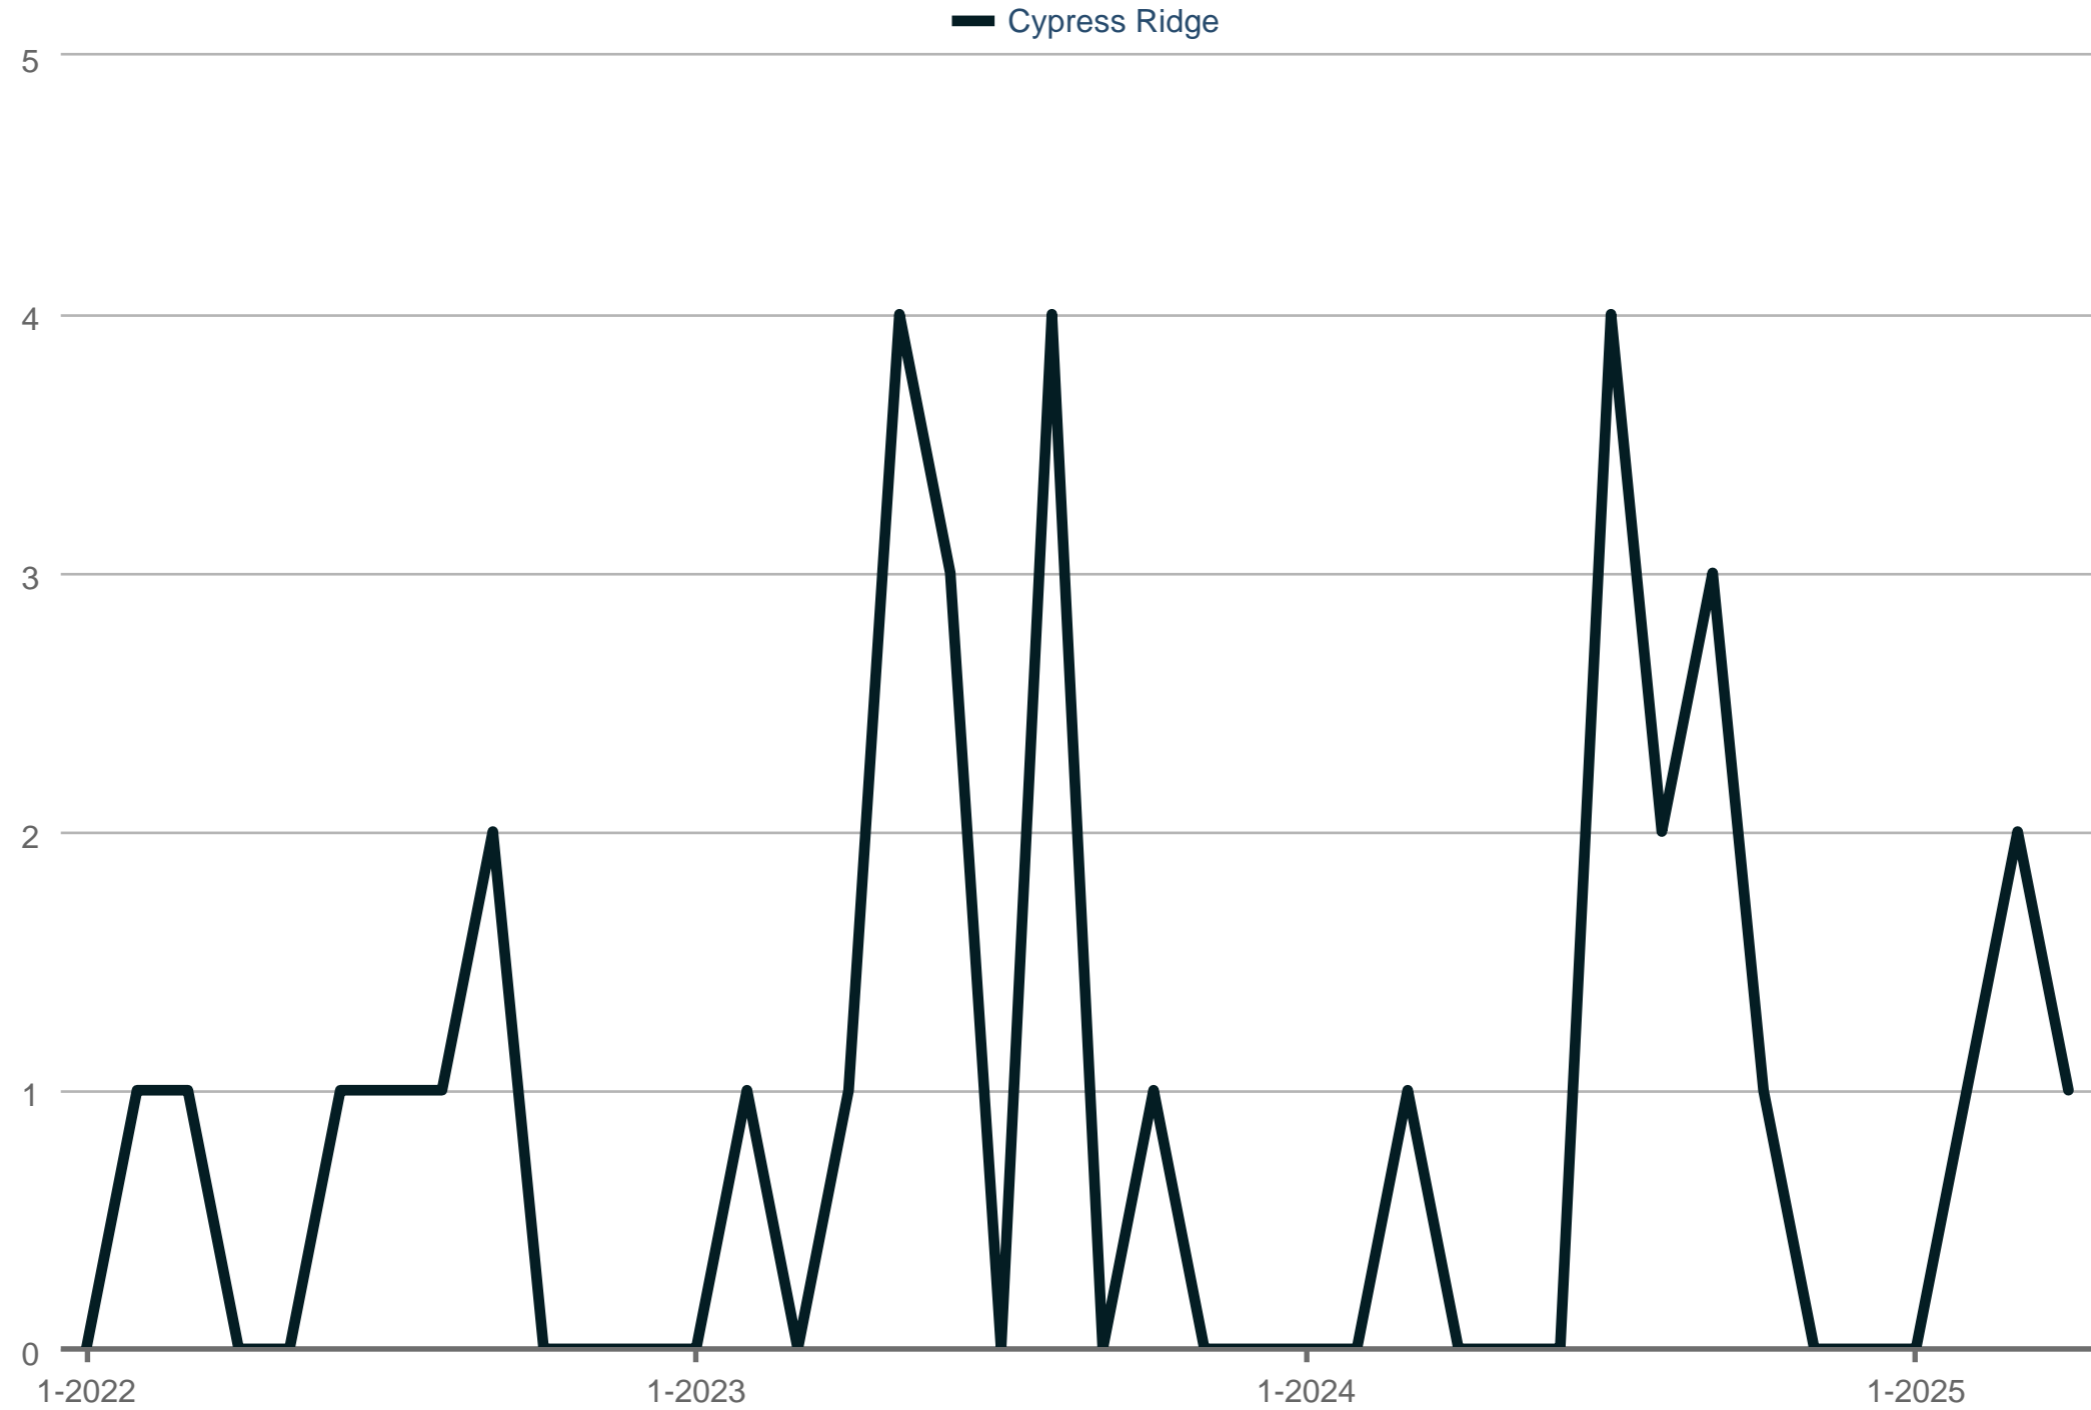

Closed Sales

Cypress Ridge

Each data point is one month of activity. Data is from May 17, 2025.