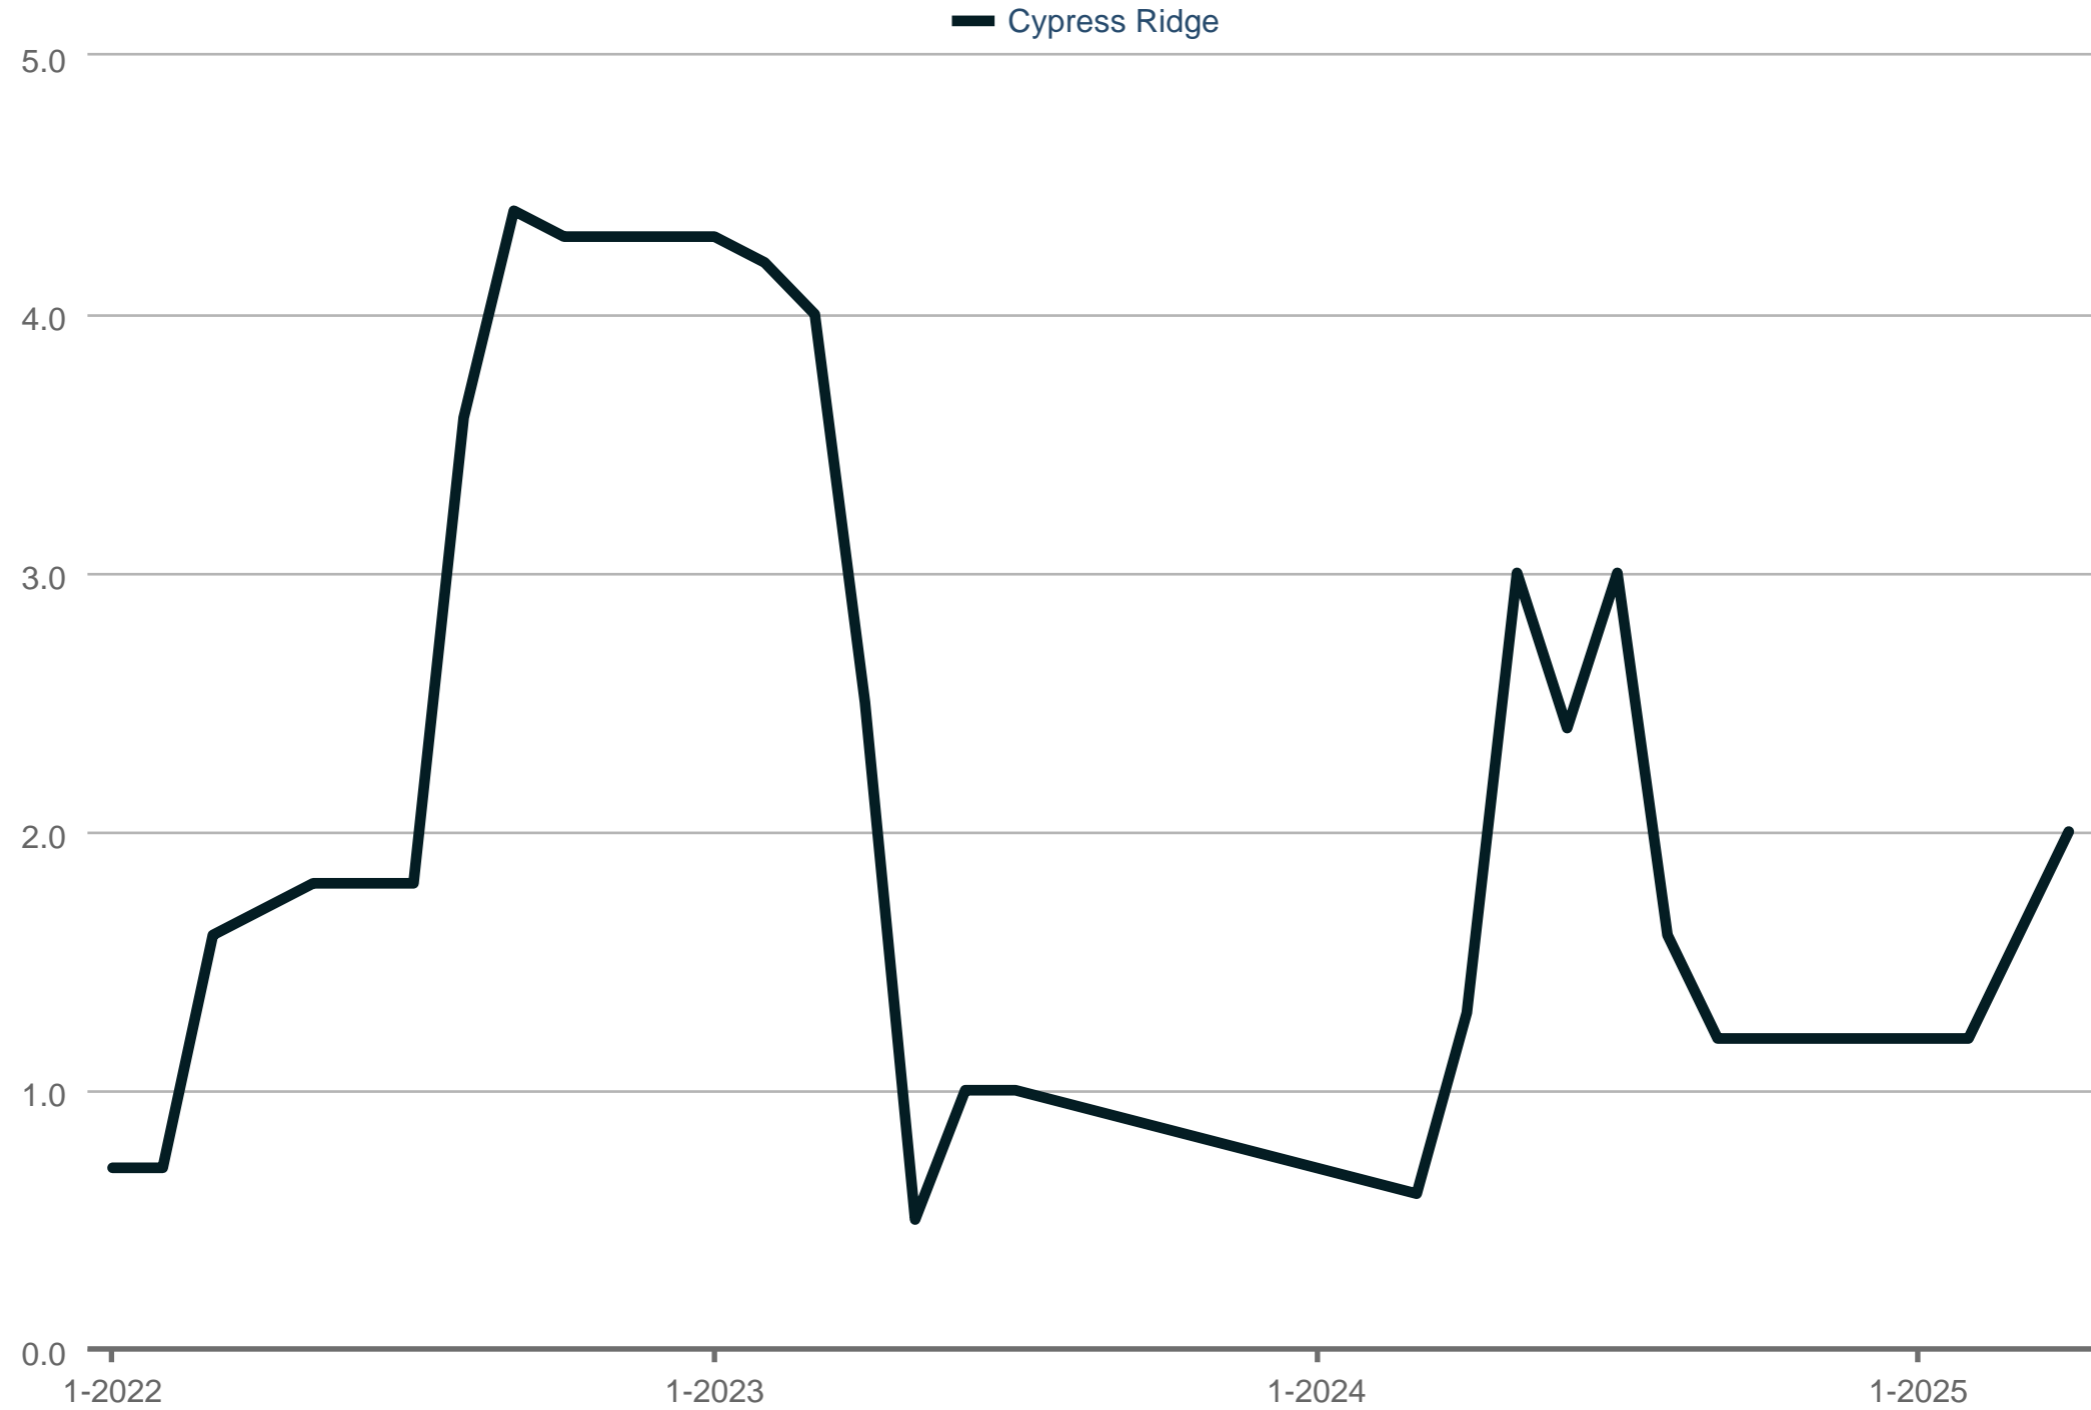

### Months Supply of Homes for Sale

Cypress Ridge

Each data point is one month of activity. Data is from May 17, 2025.