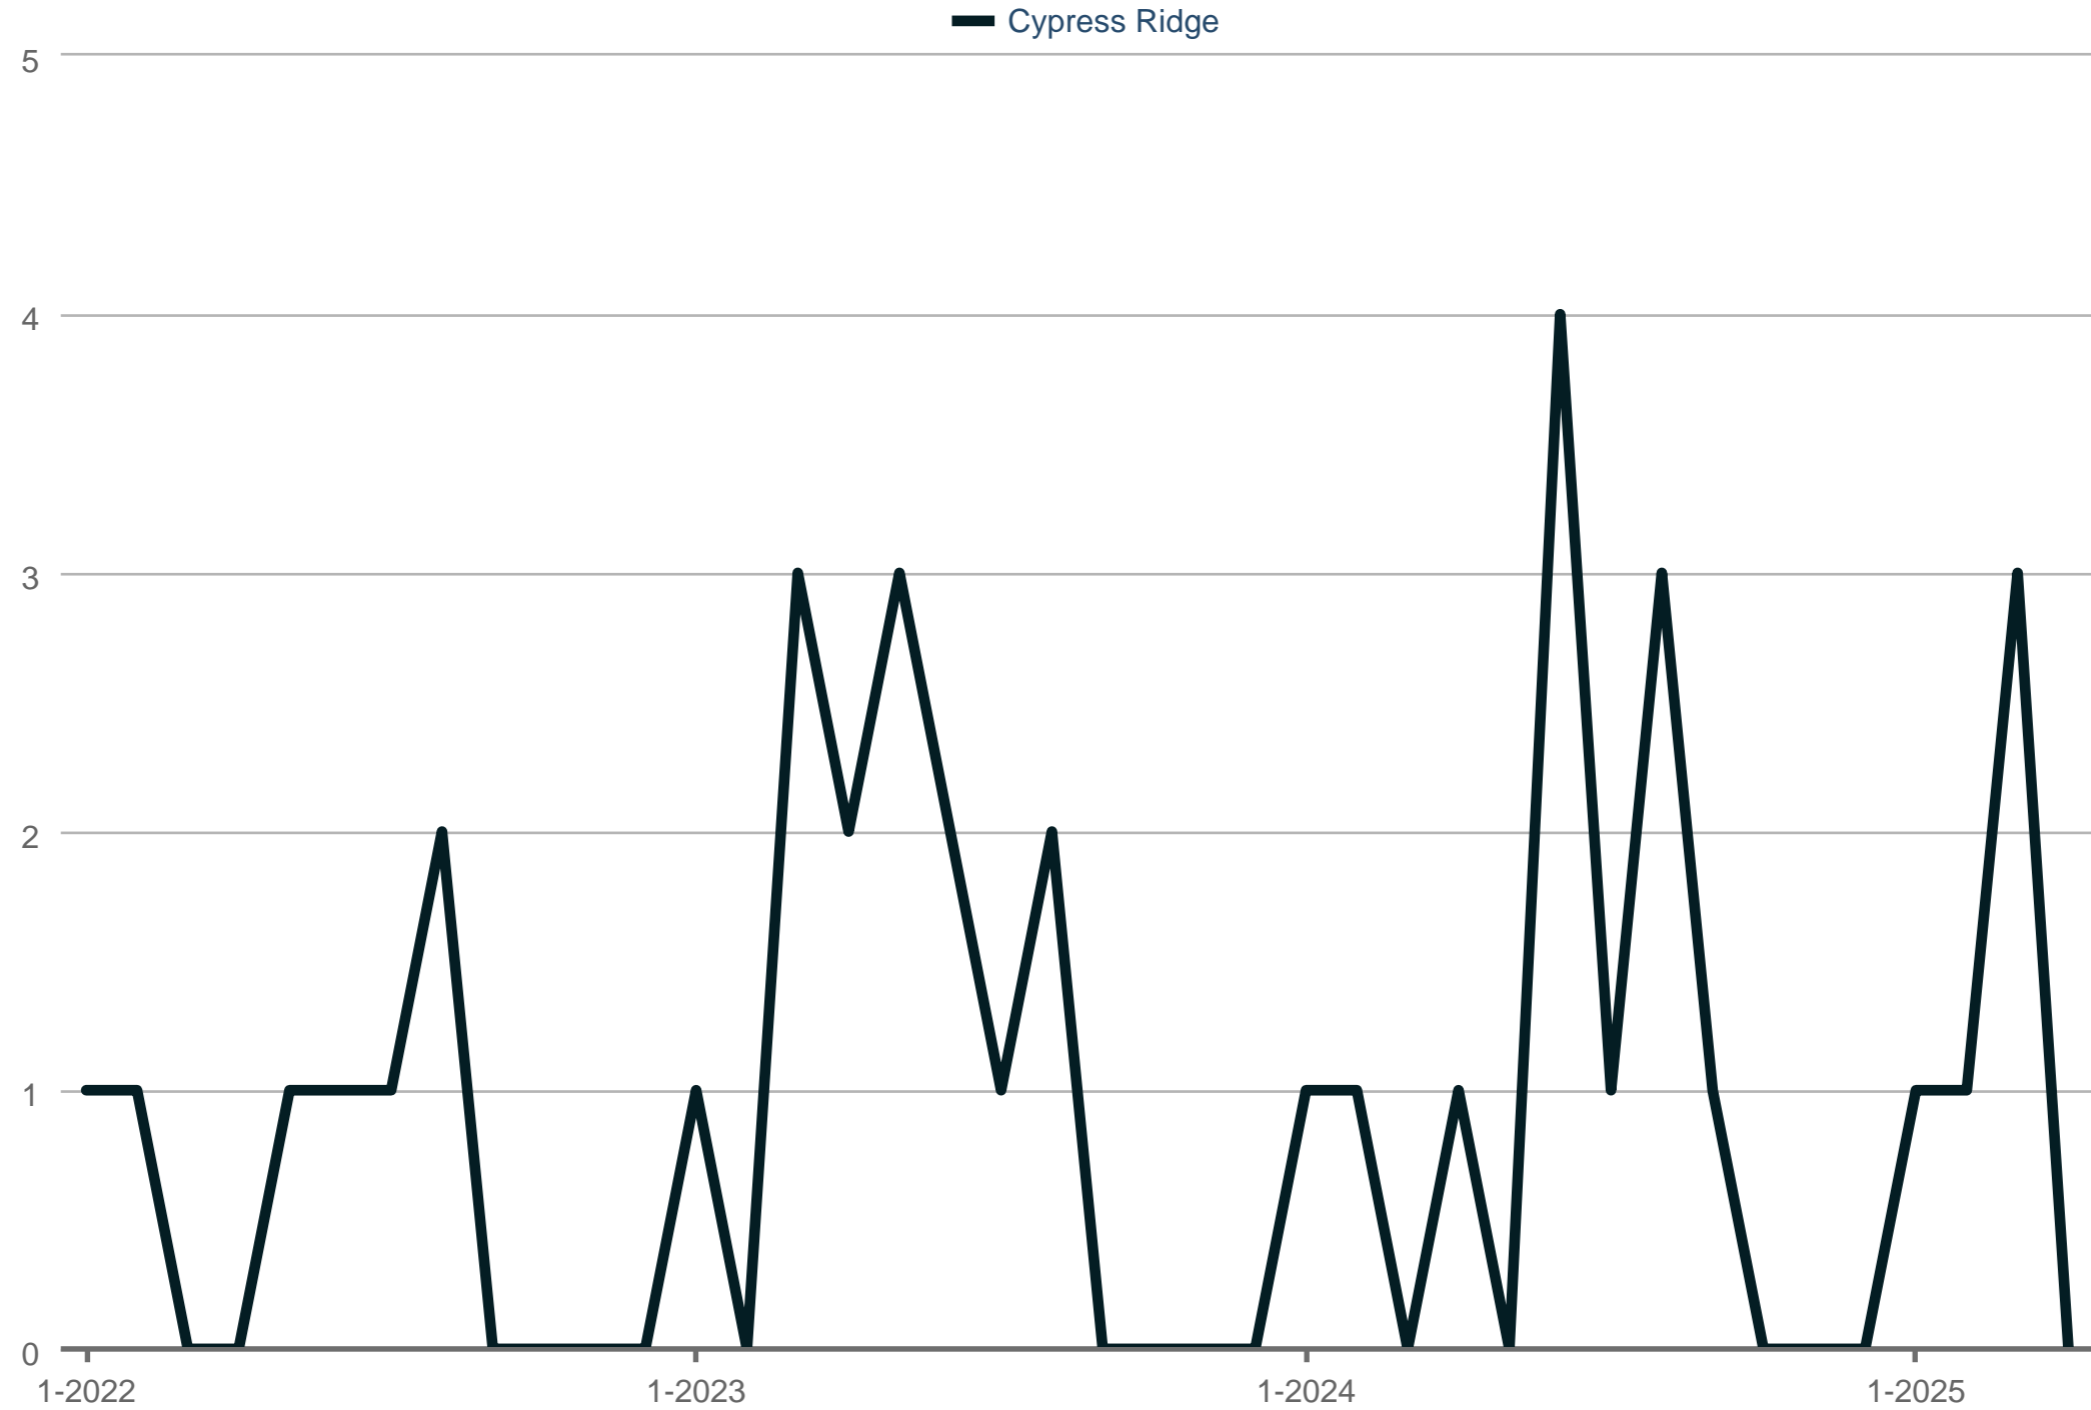

### Pending Sales

Cypress Ridge

Each data point is one month of activity. Data is from May 17, 2025.