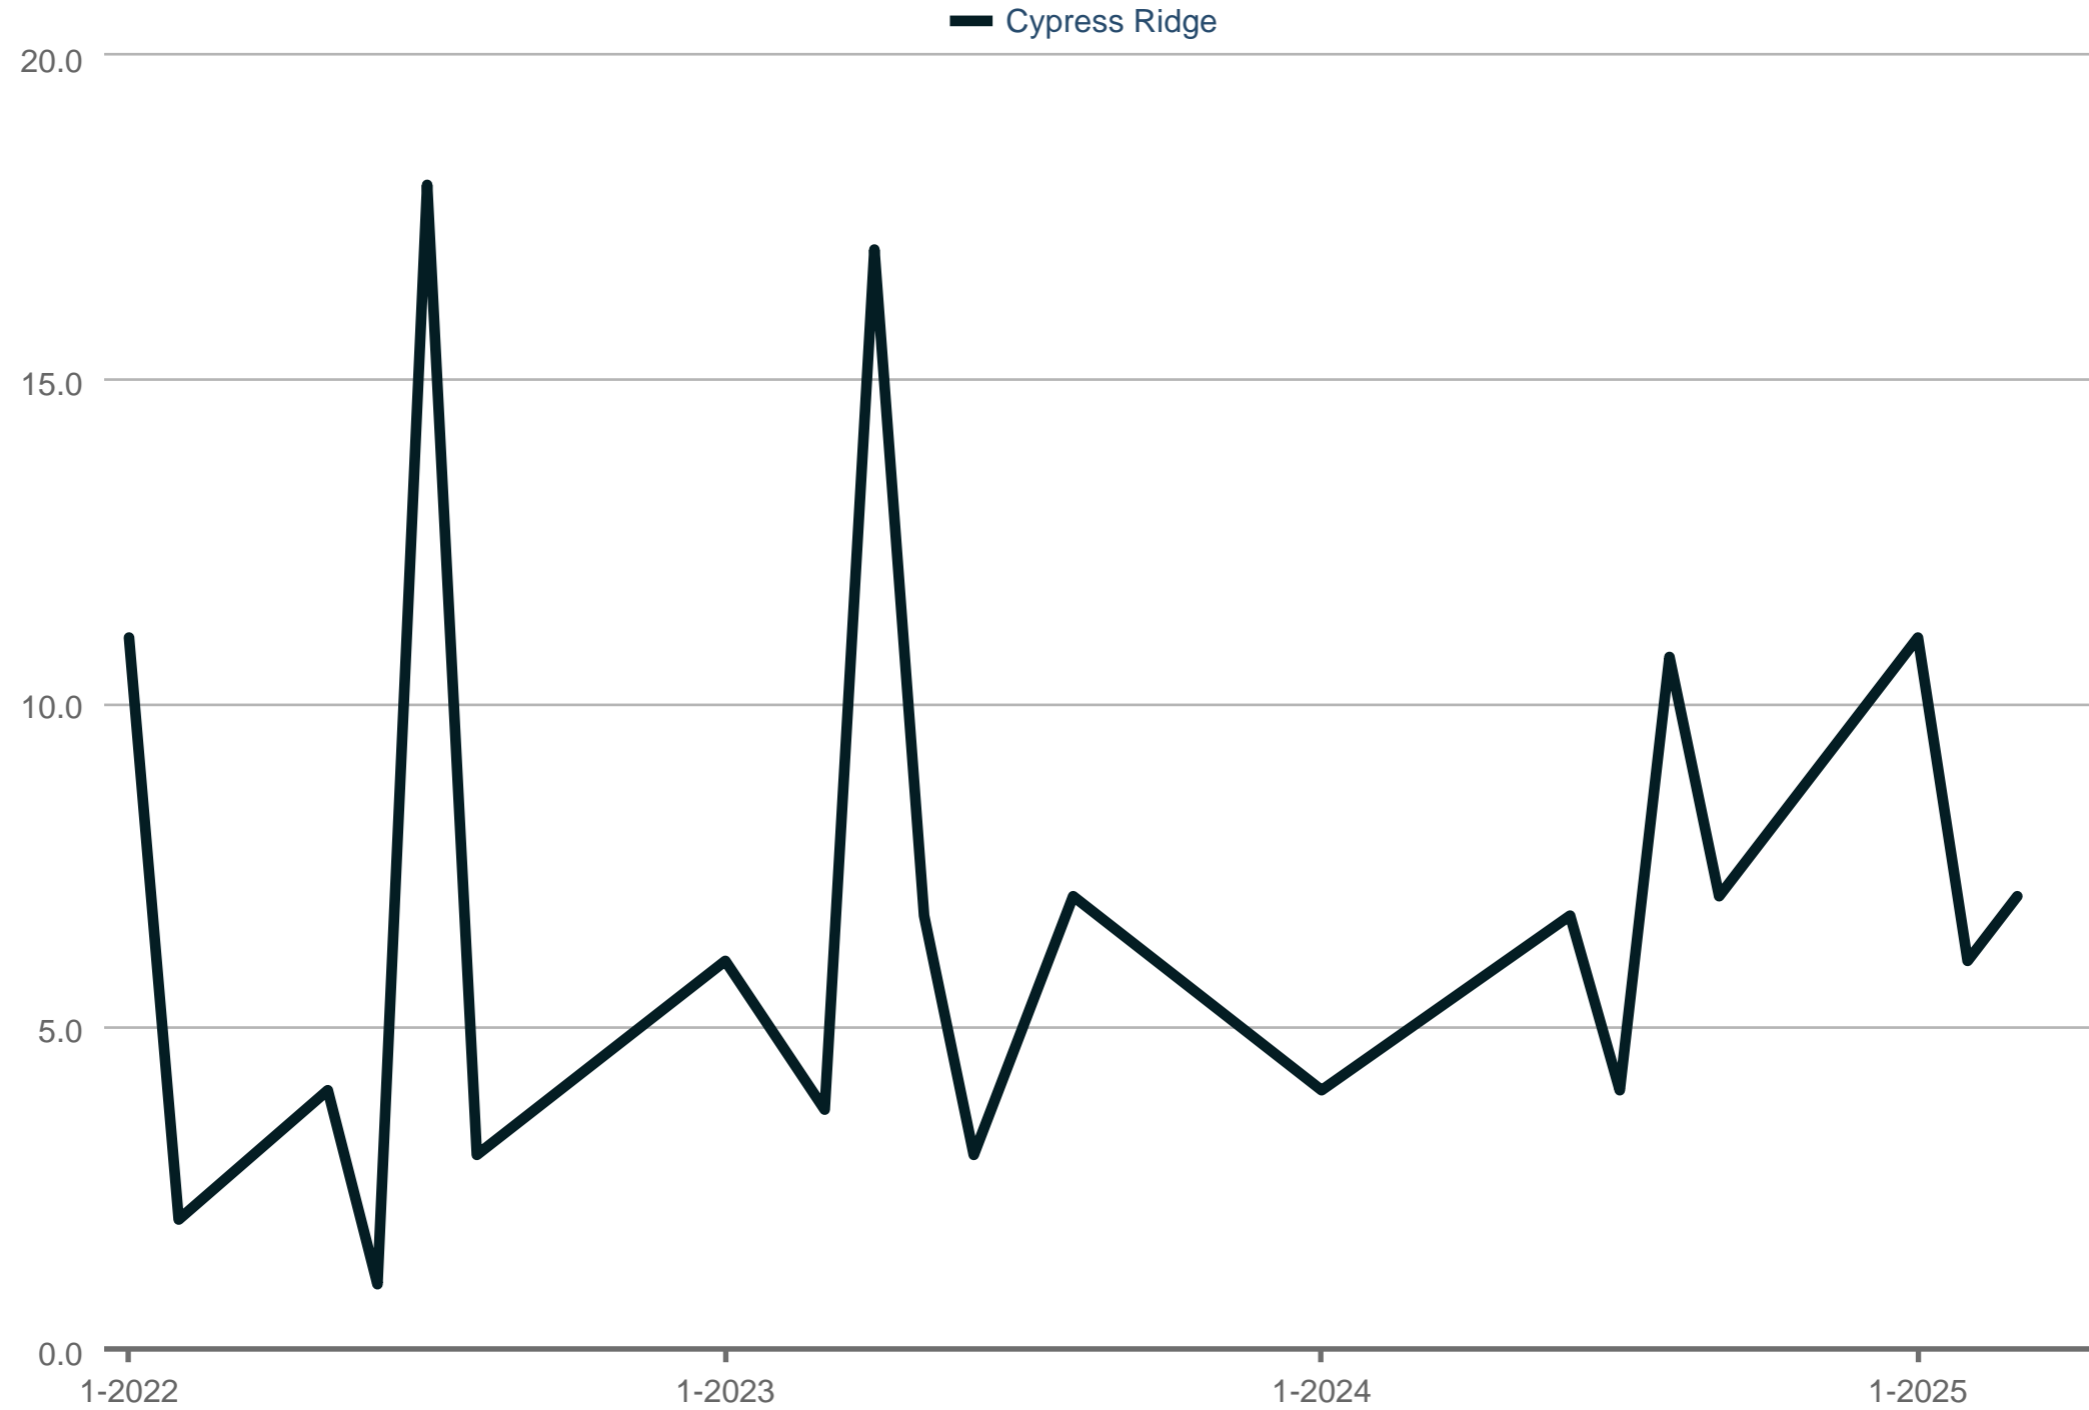

Average Showings to Pending

Cypress Ridge

Each data point is one month of activity. Data is from May 17, 2025.