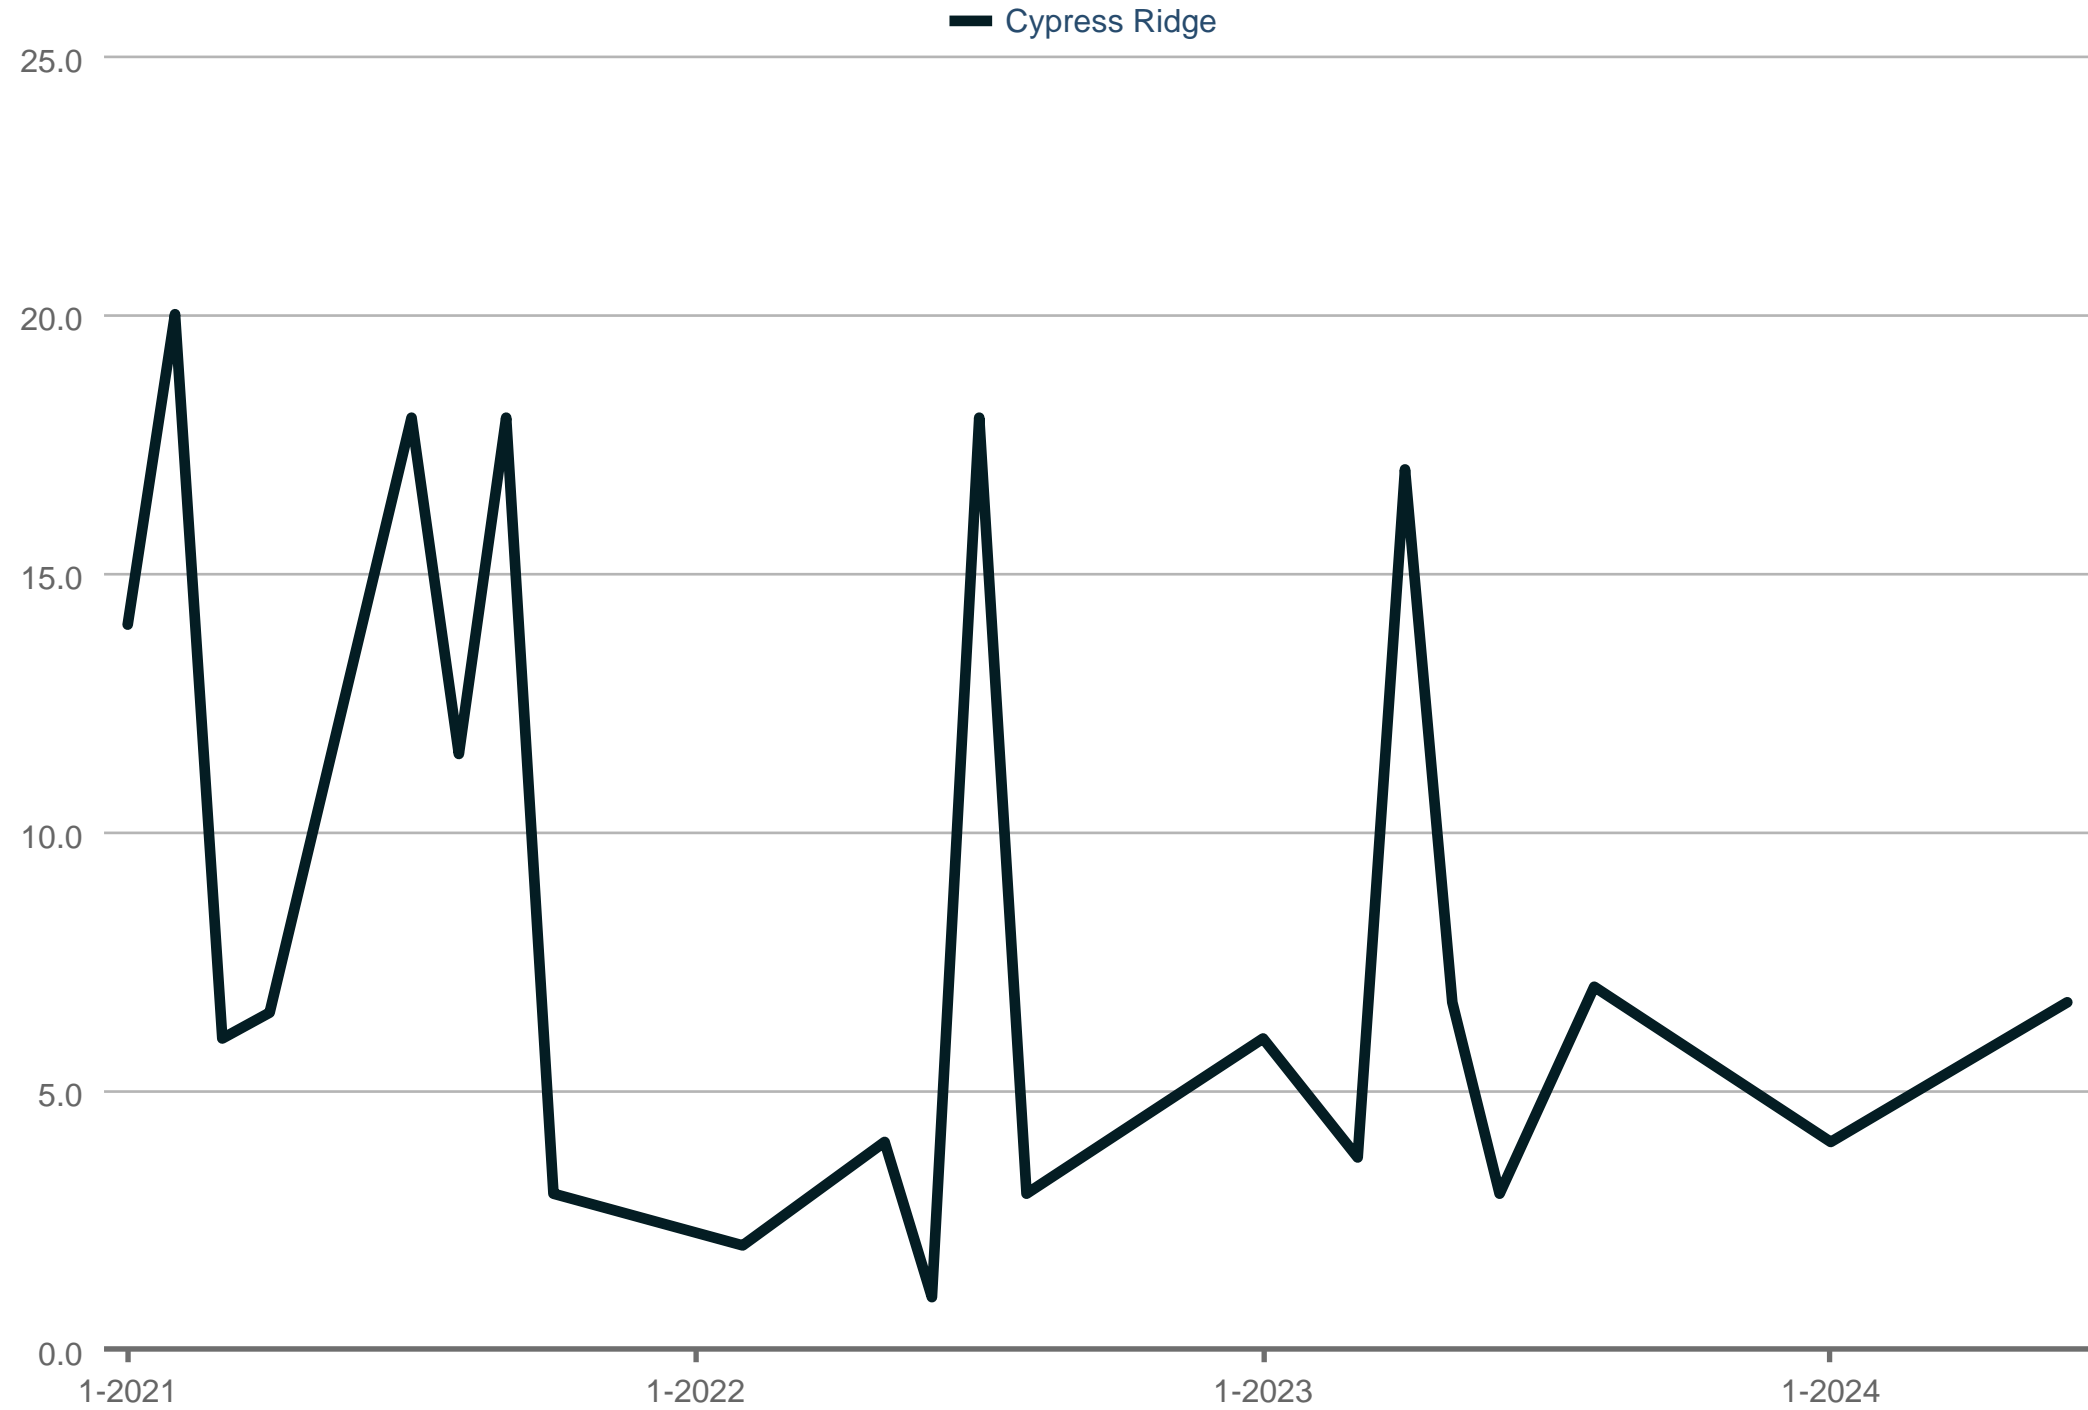

### Average Showings to Pending

Cypress Ridge

Each data point is one month of activity. Data is from July 27, 2024.