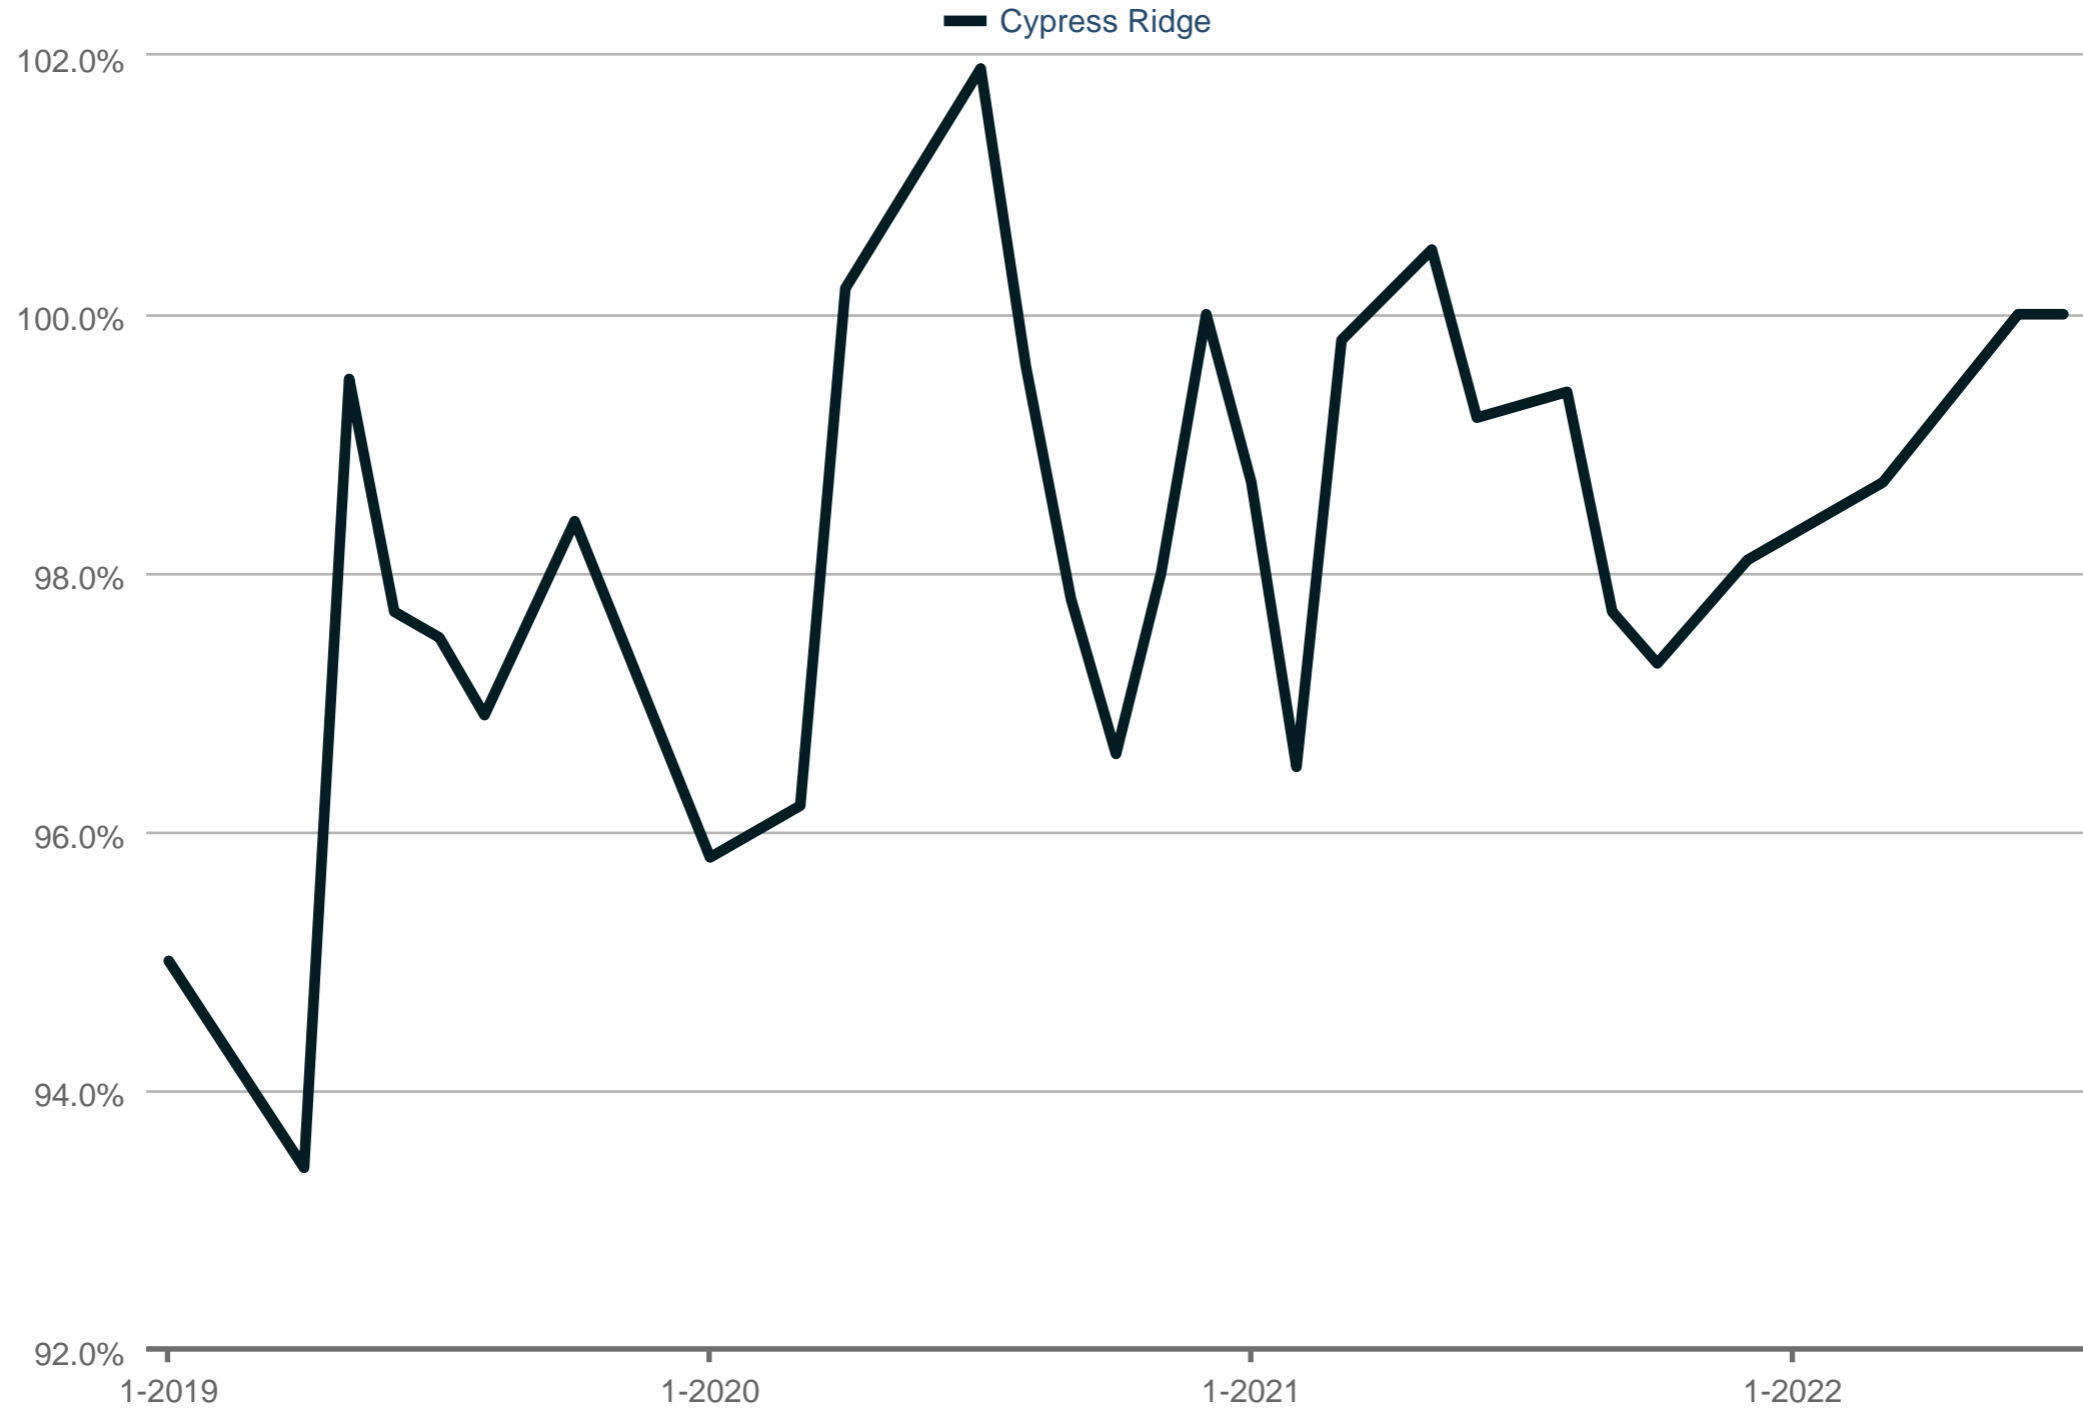

Average Percent of Last List Price

Cypress Ridge

Each data point is one month of activity. Data is from August 15, 2022.