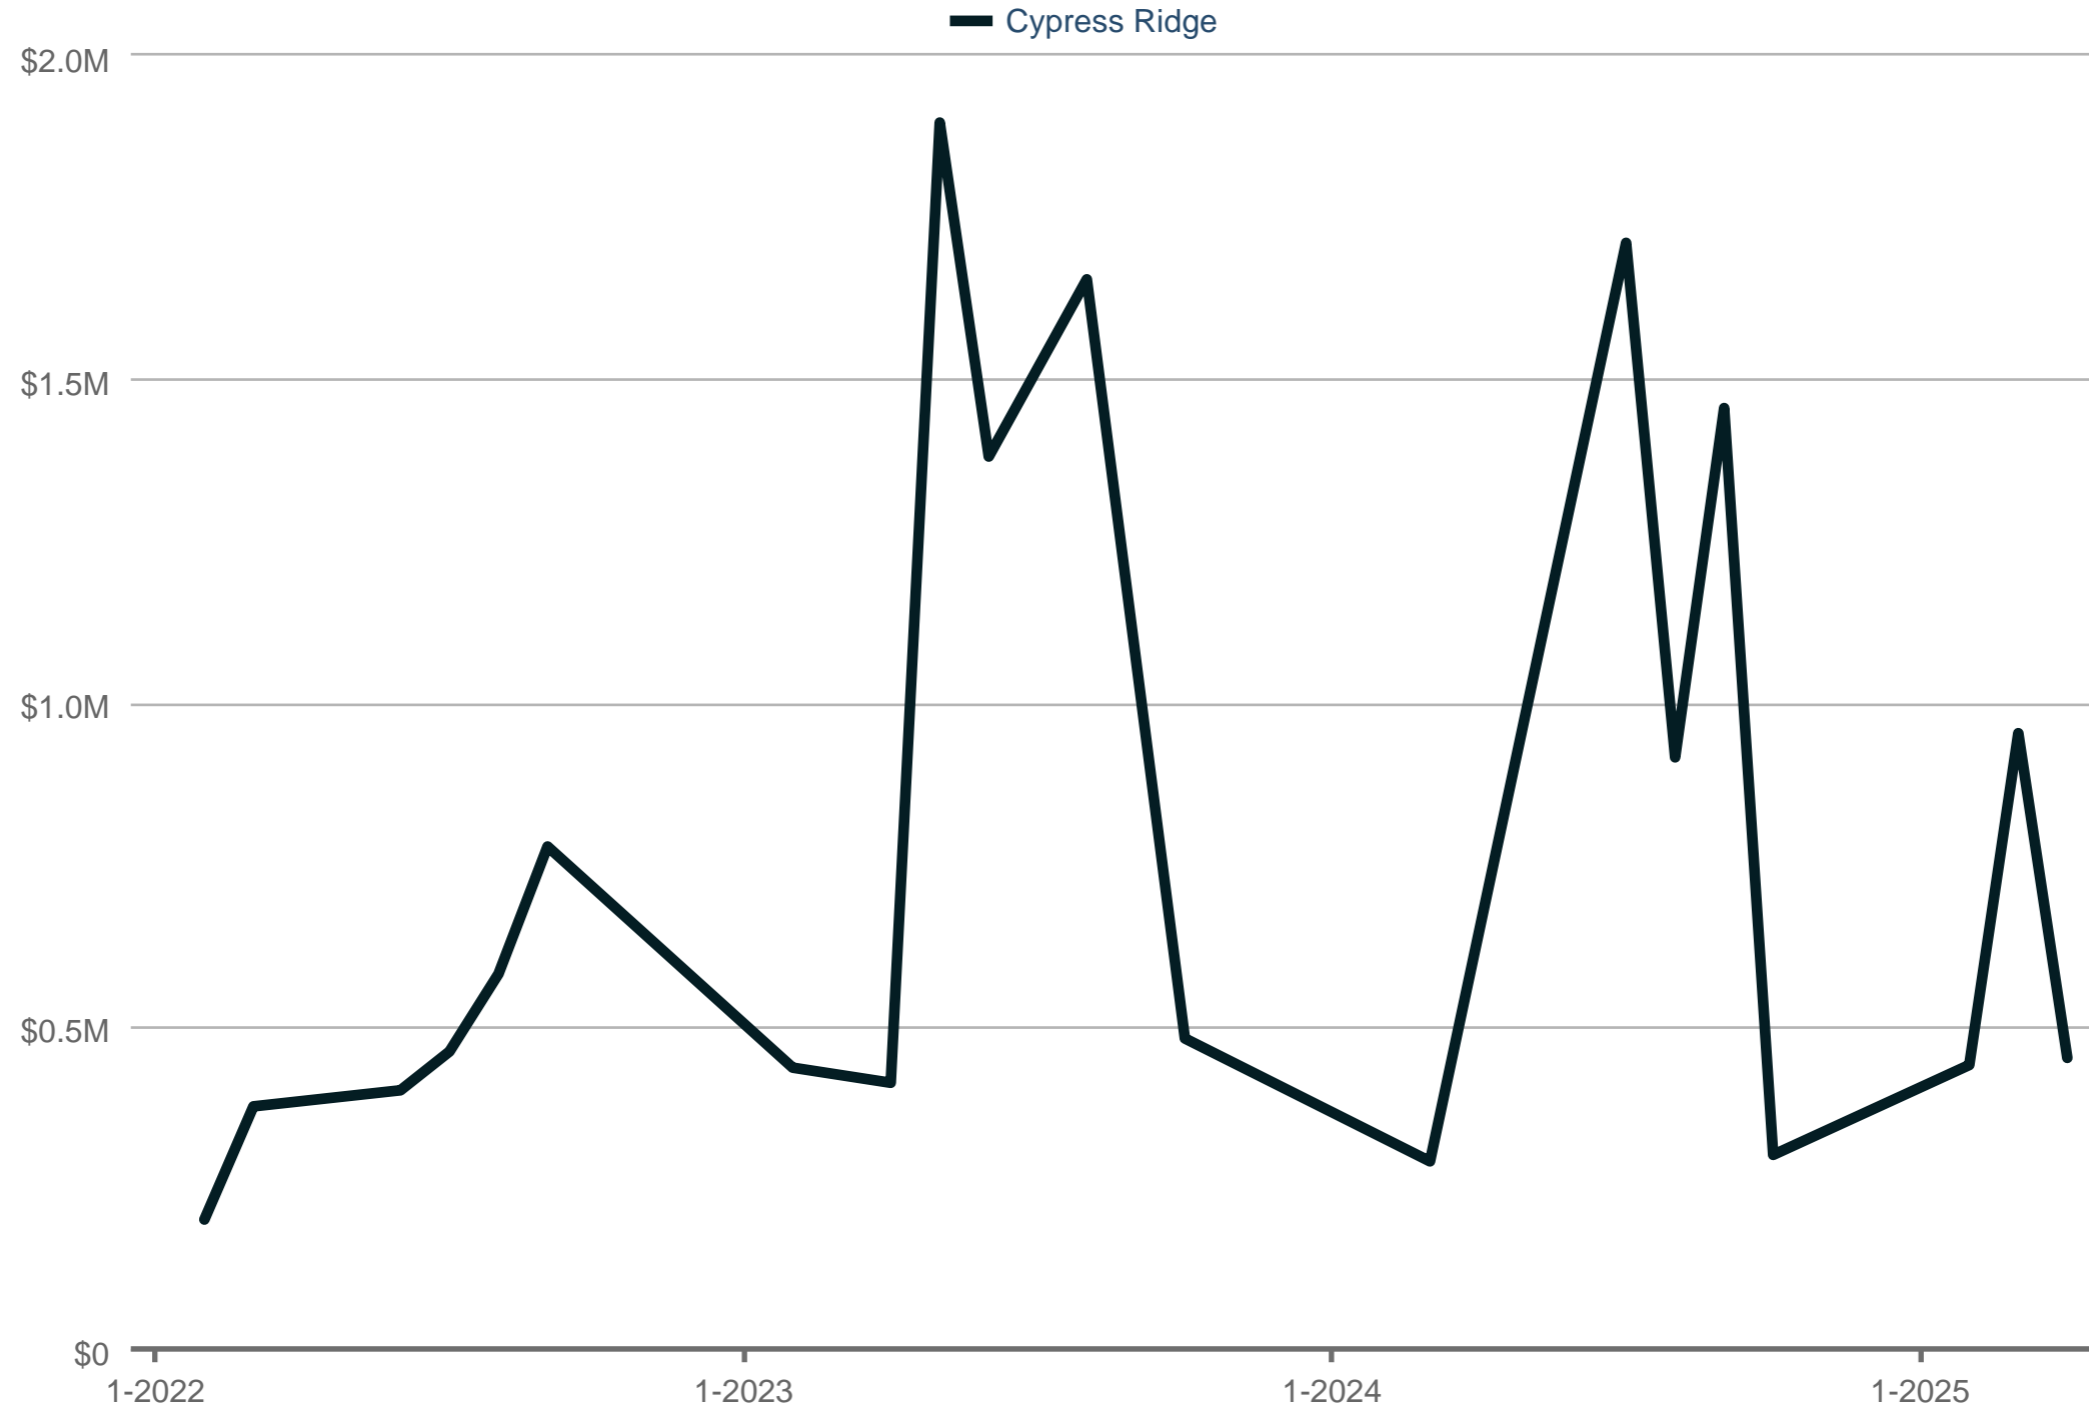

### Dollar Volume of Closed Sales

Cypress Ridge  
Each data point is one month of activity. Data is from May 17, 2025.