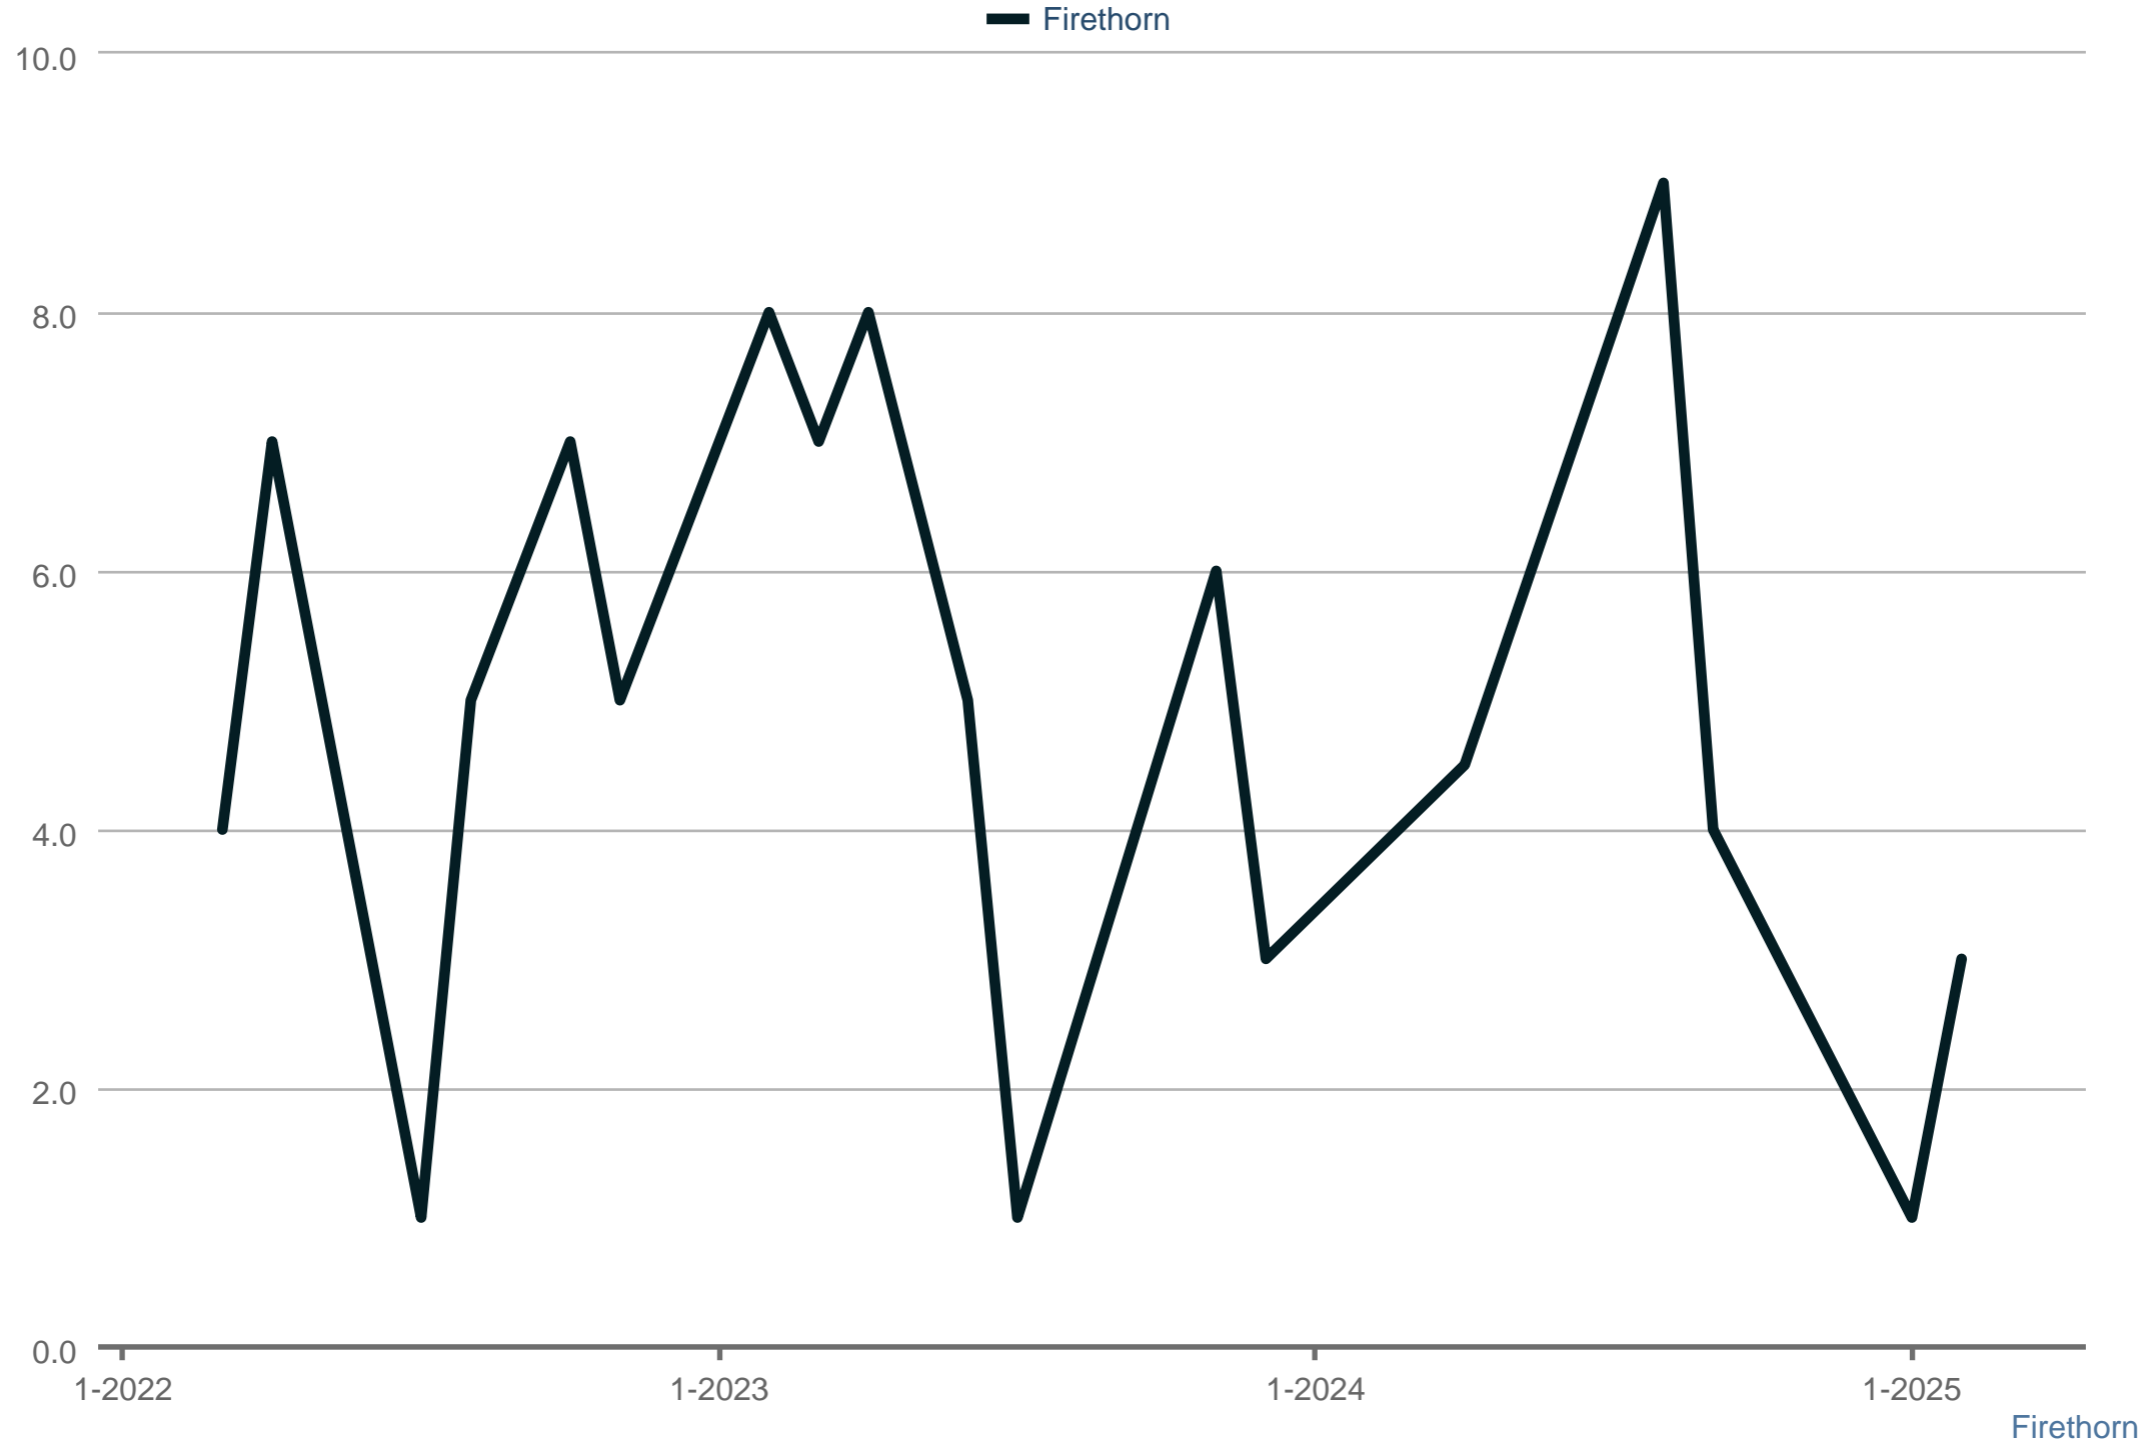

Showings Per Listing

Each data point is one month of activity. Data is from May 17, 2025.