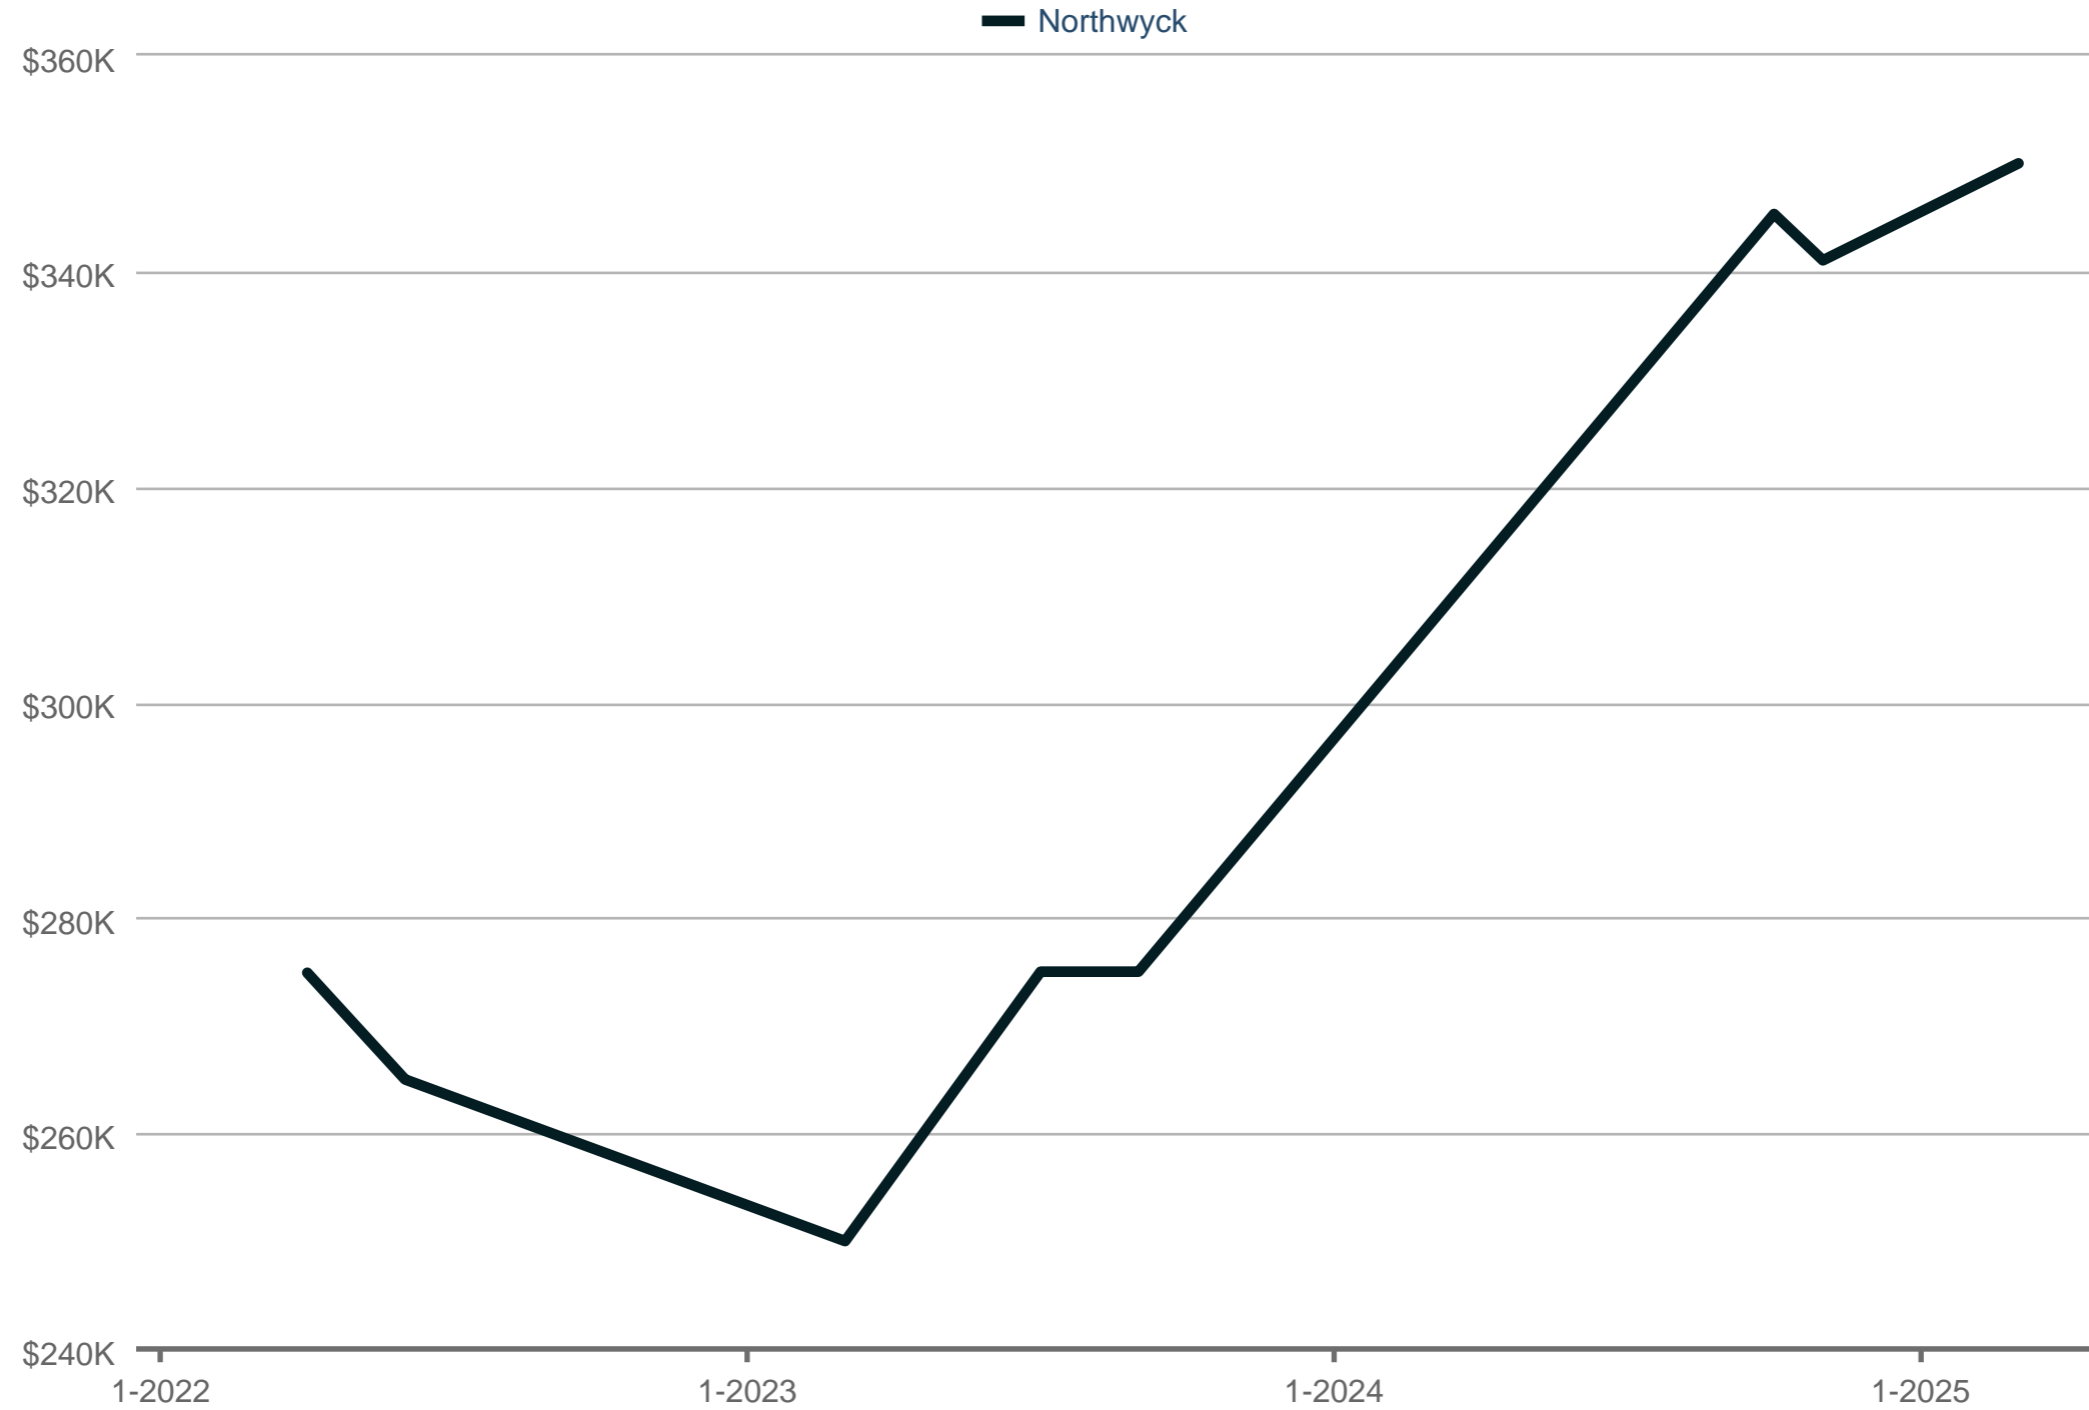

Average Sales Price

Northwyck

Each data point is one month of activity. Data is from May 17, 2025.