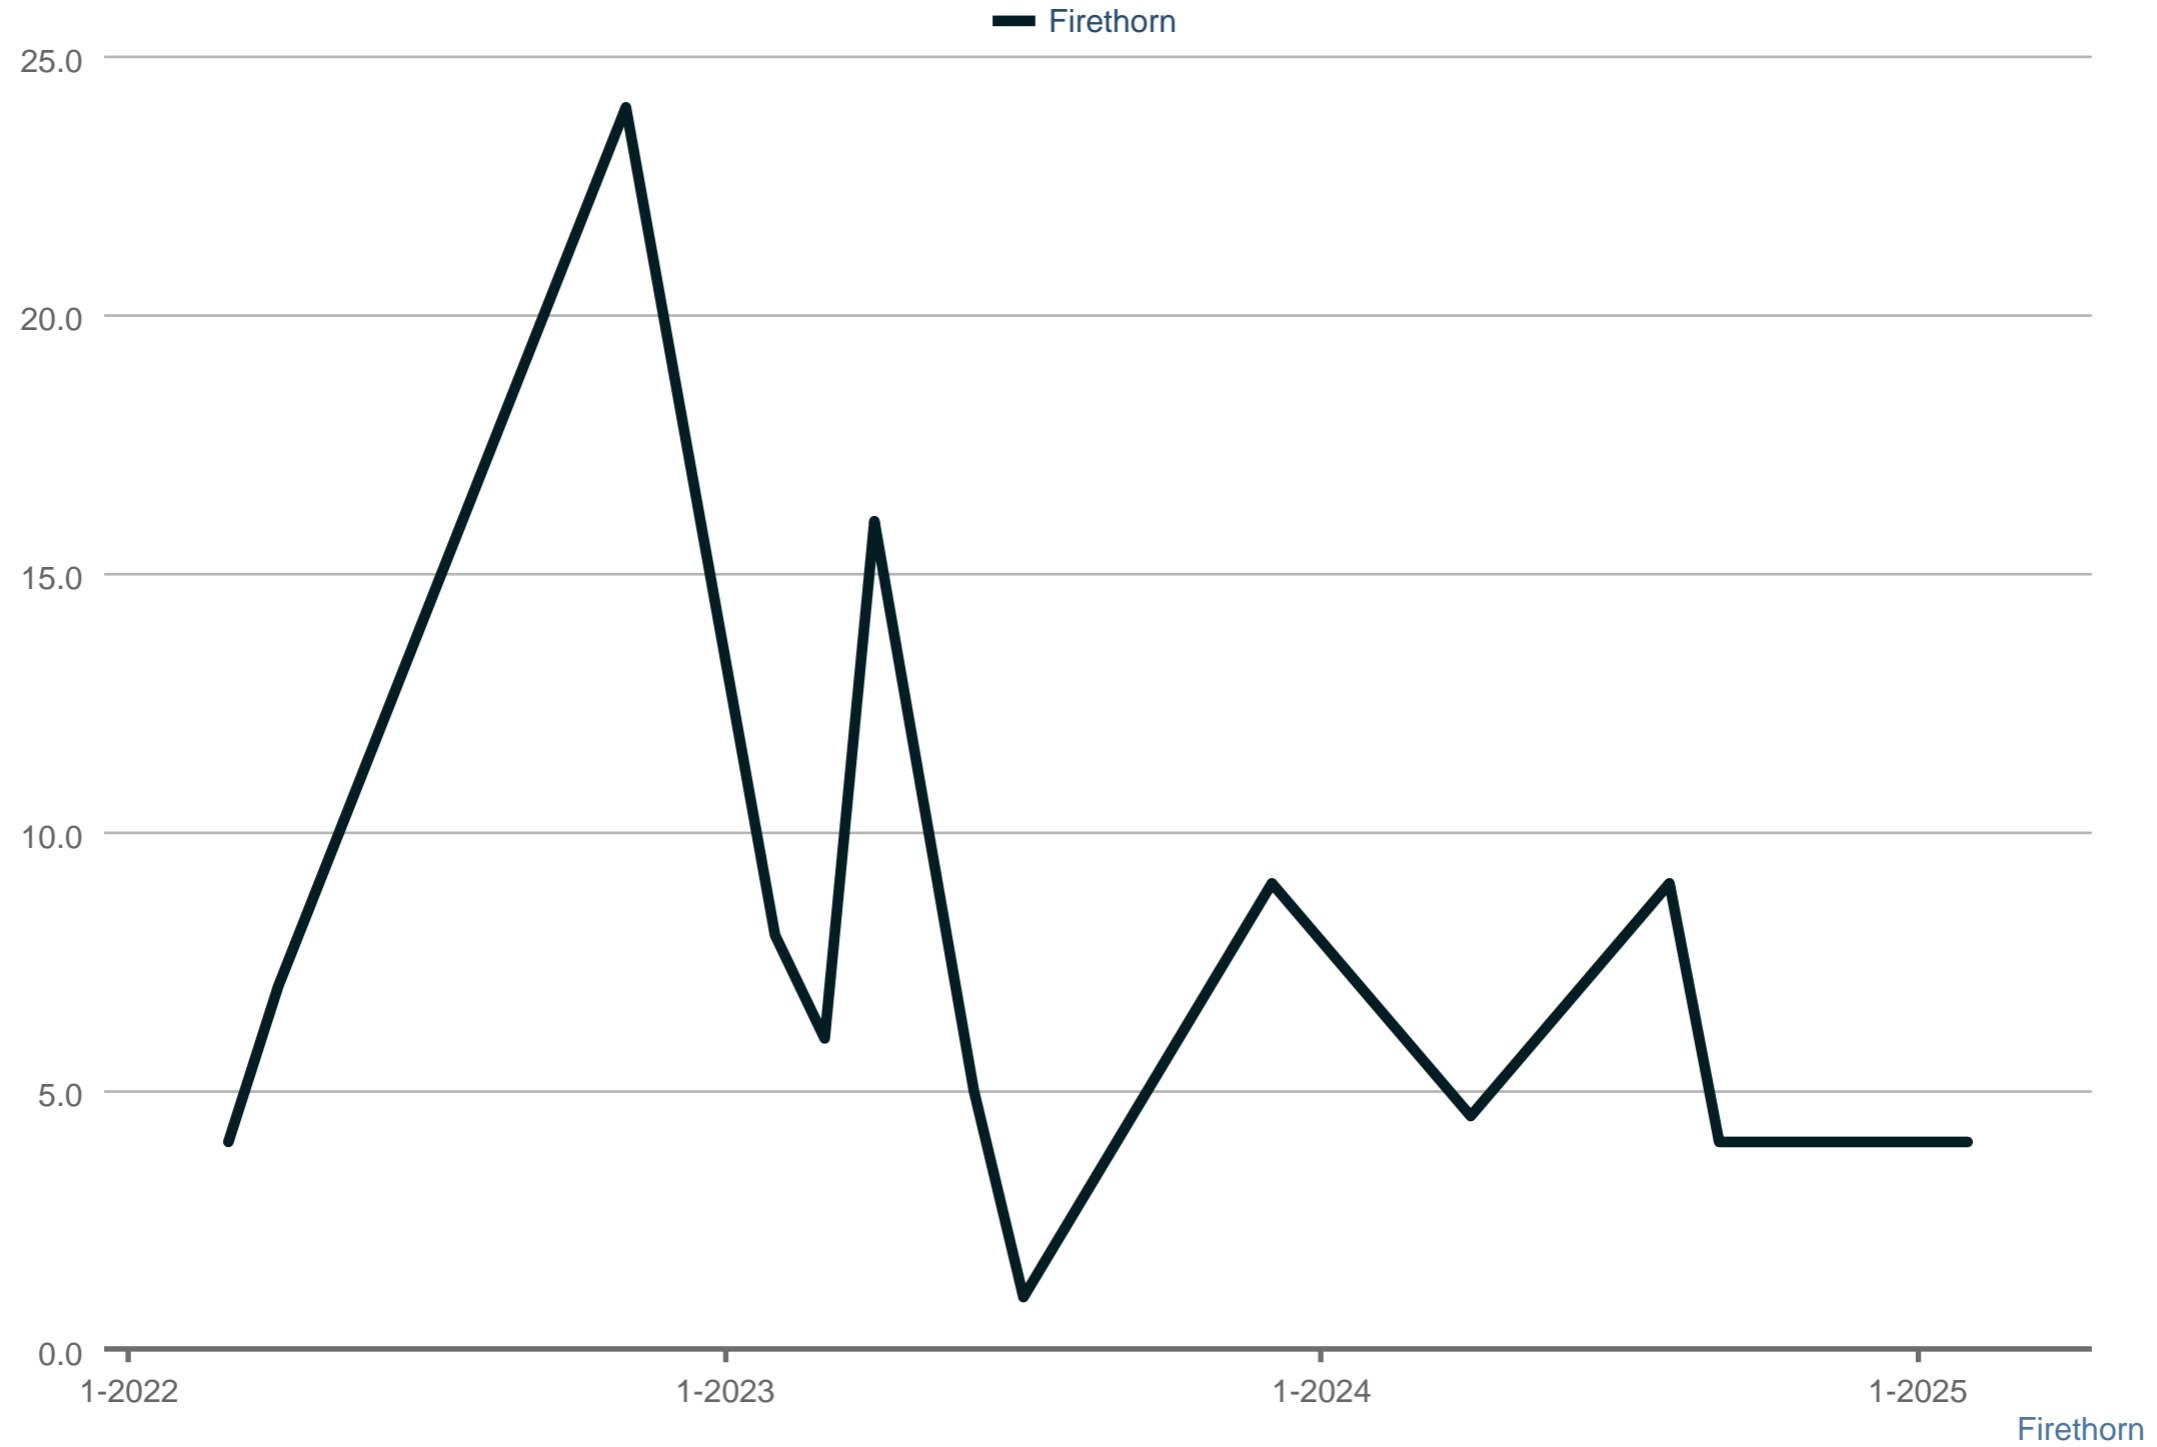

Average Showings to Pending

Each data point is one month of activity. Data is from May 17, 2025.