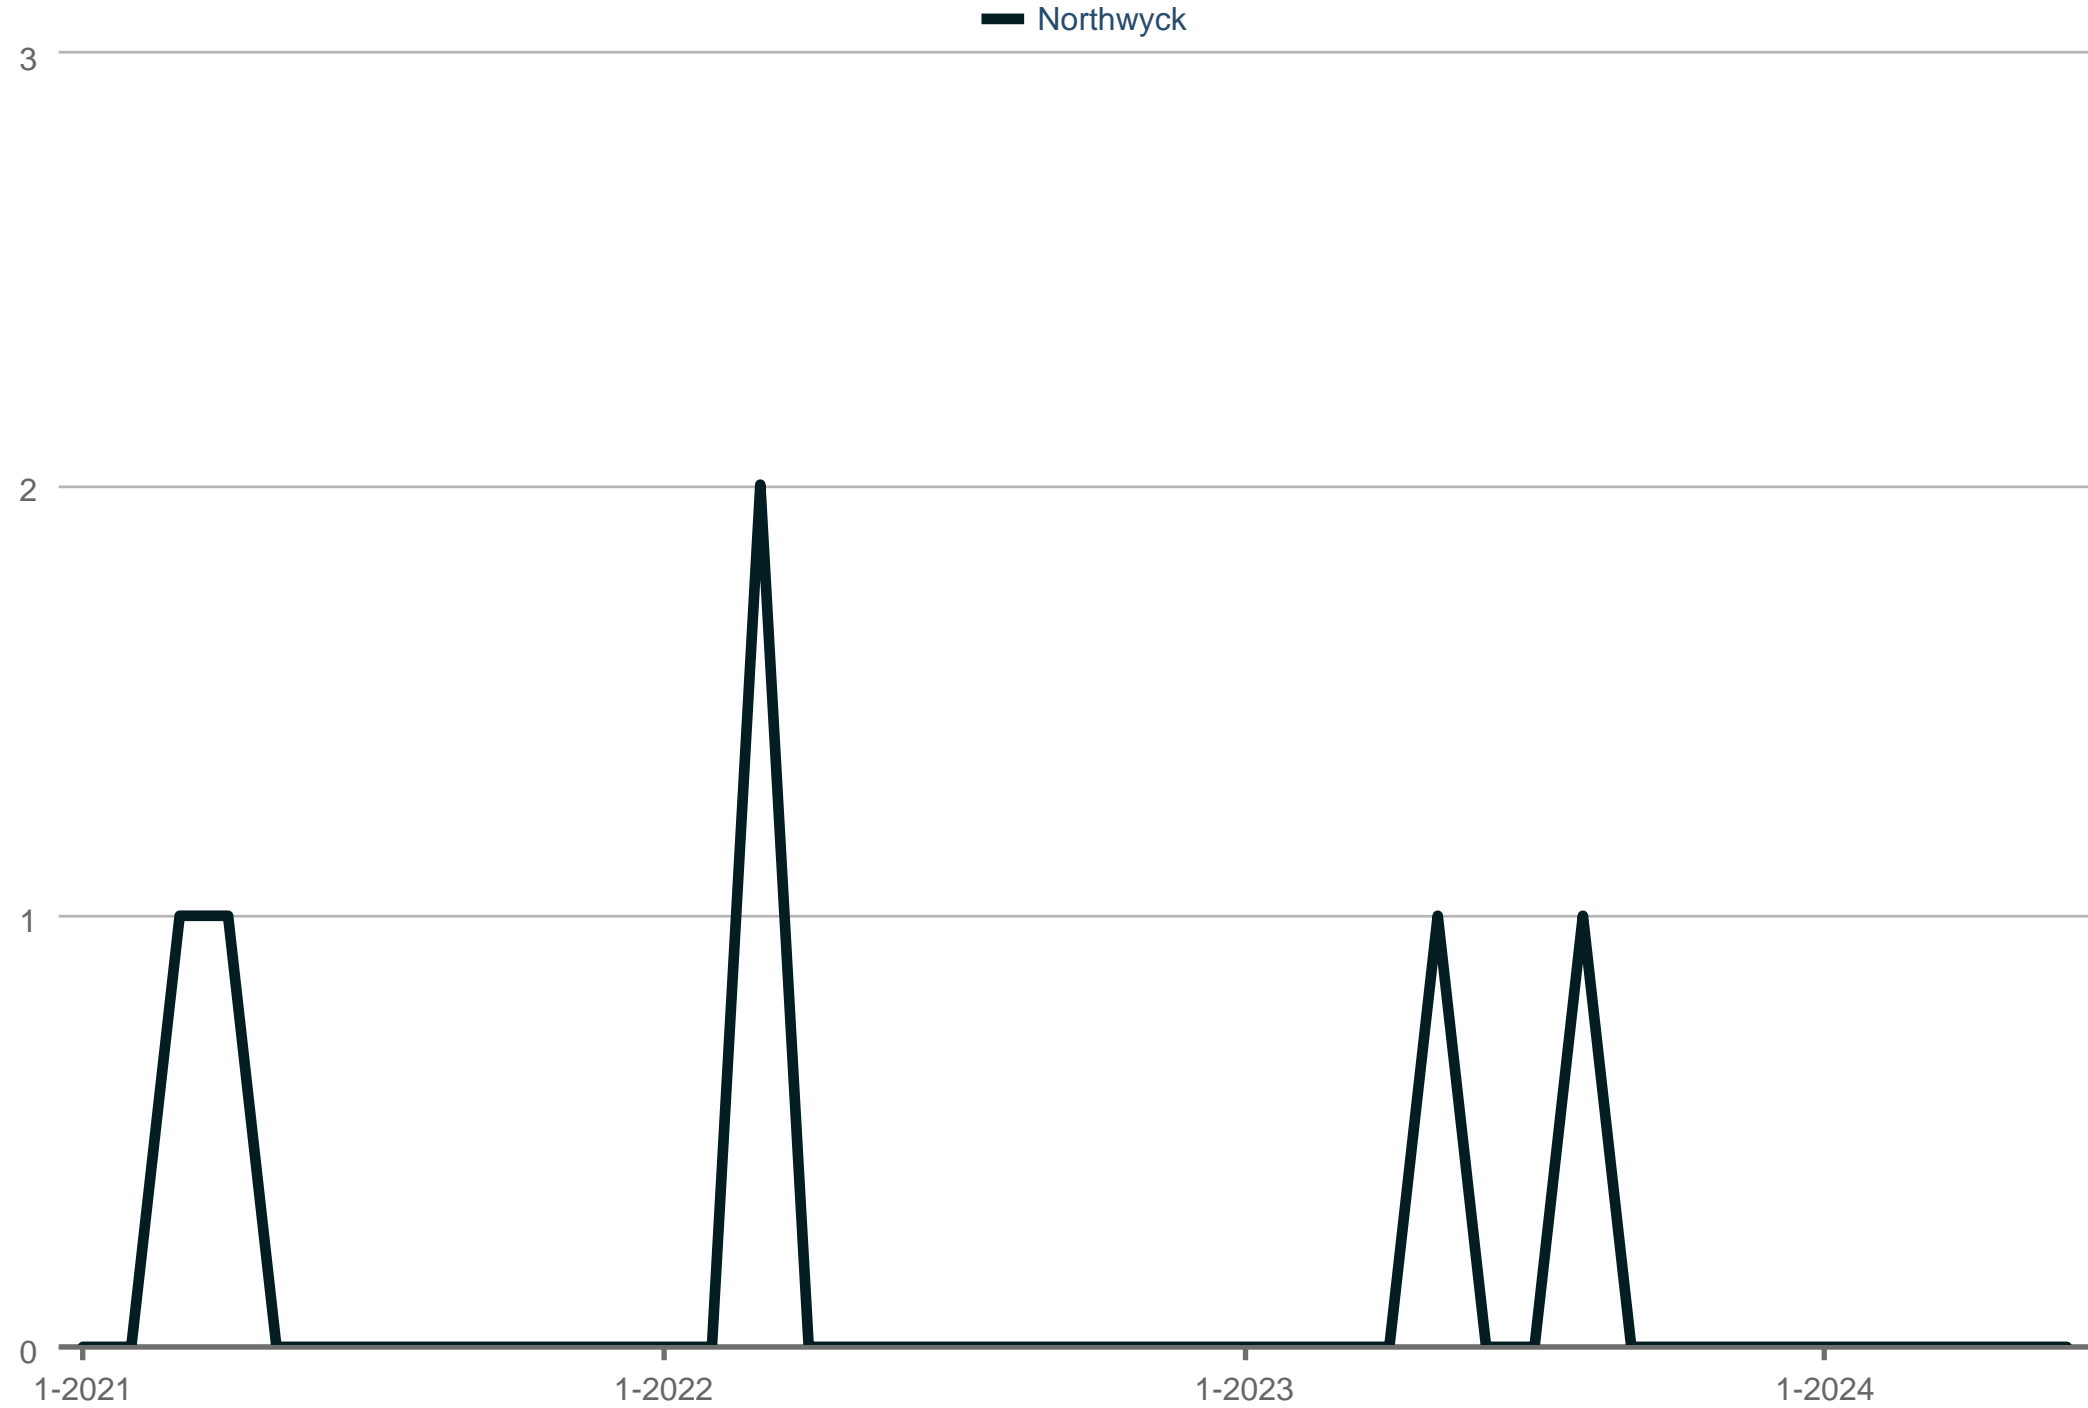

New Listings

Northwyck

Each data point is one month of activity. Data is from July 17, 2024.