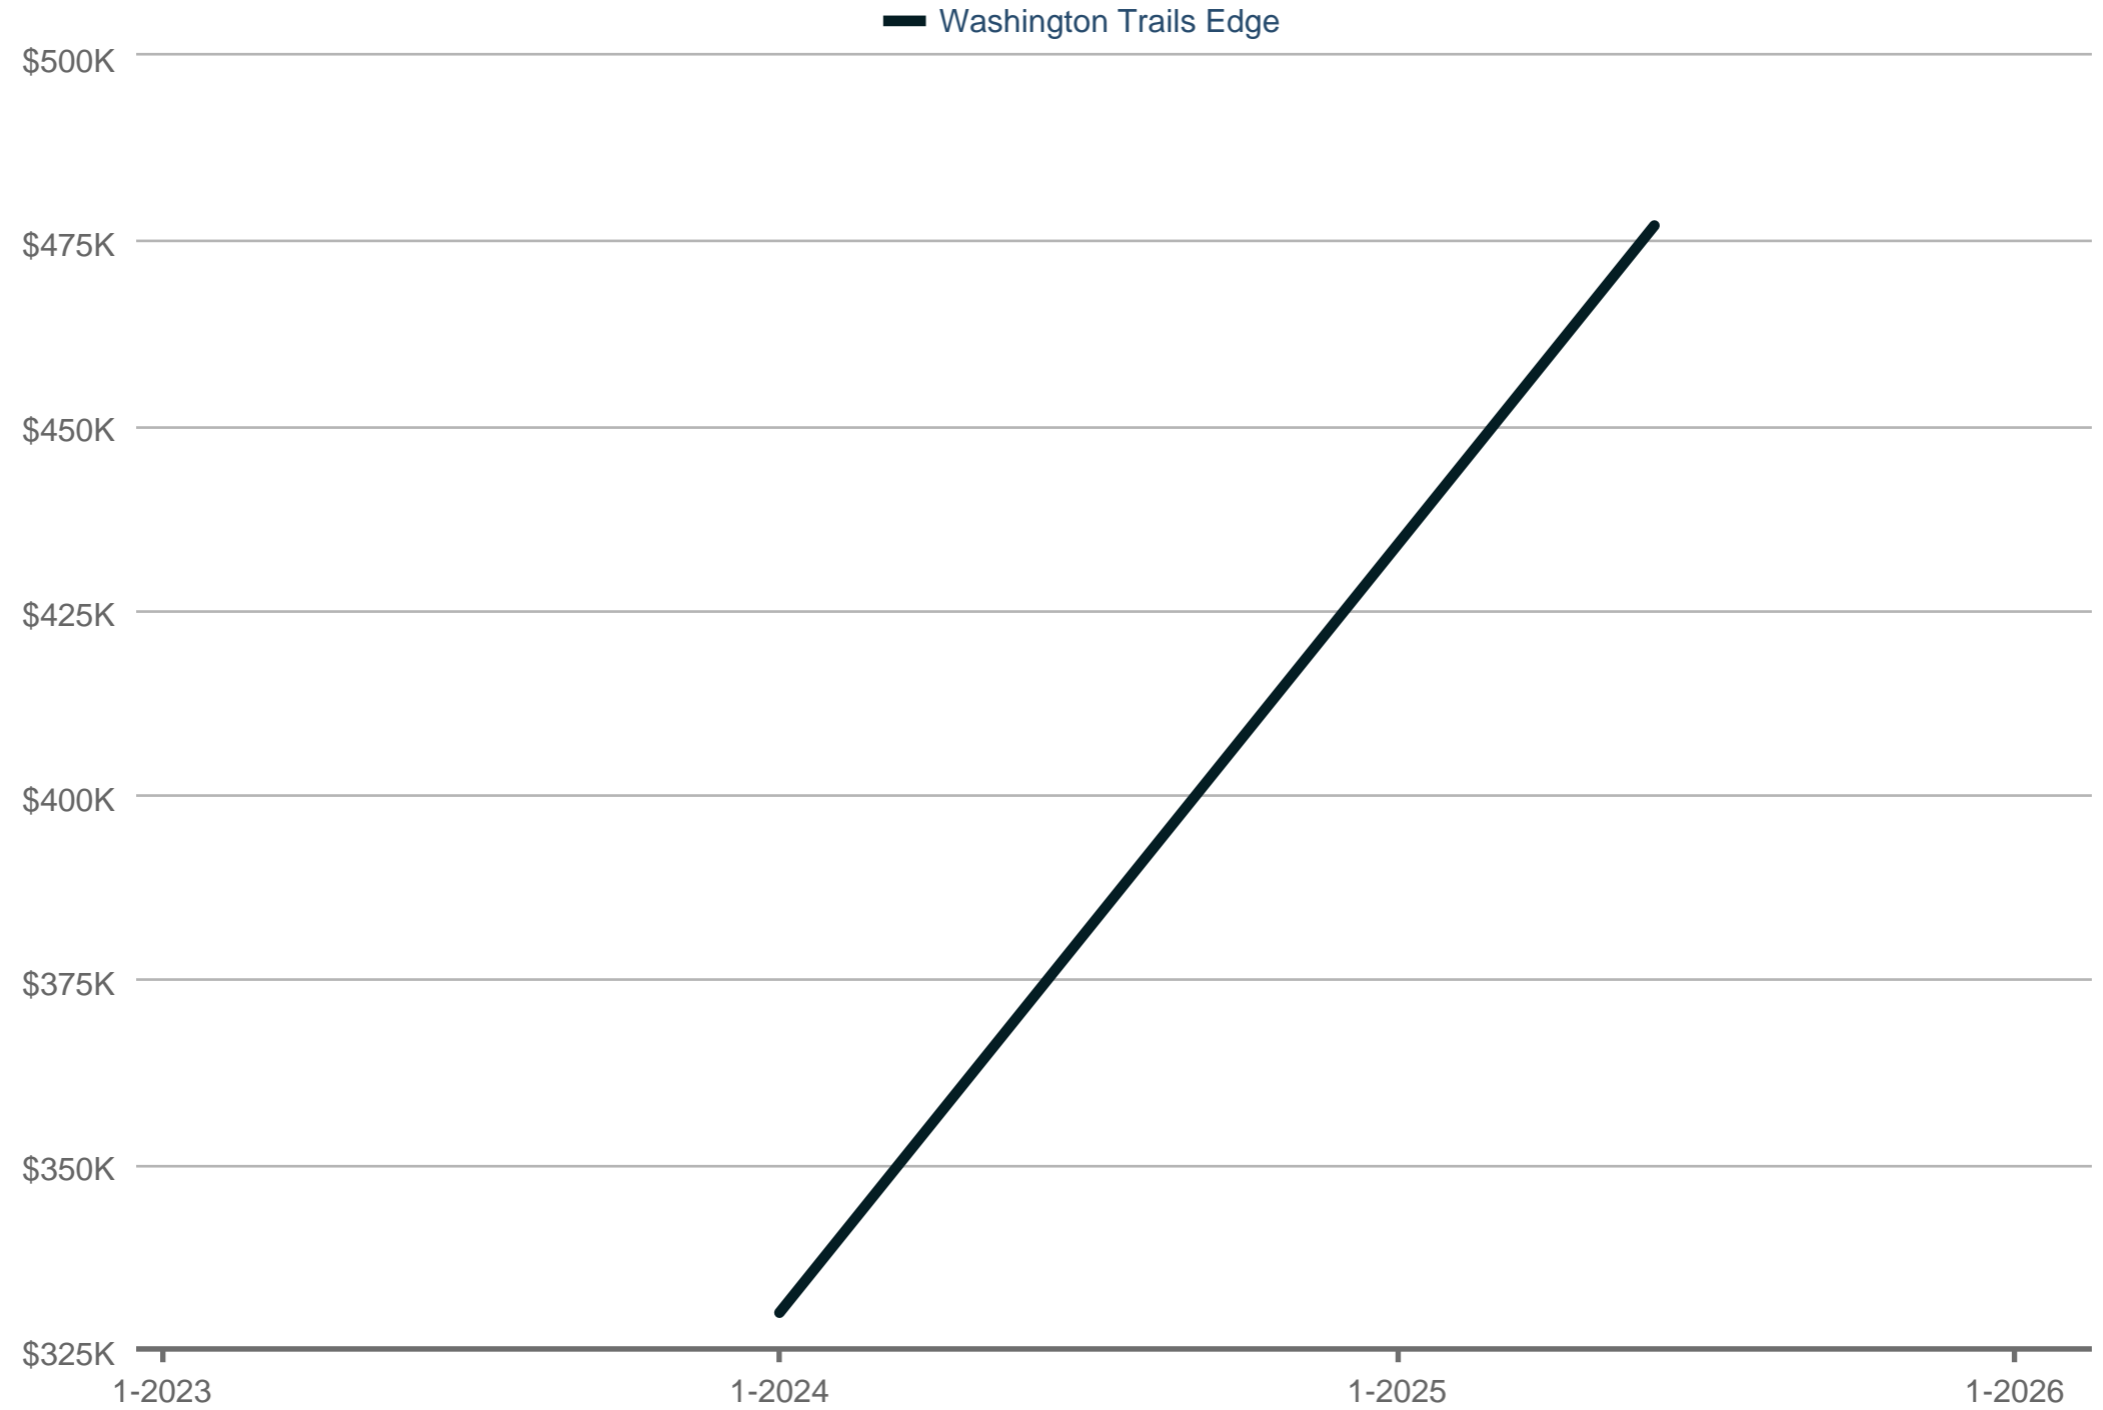

Dollar Volume of Closed Sales

Washington Trails Edge

Each data point is one month of activity. Data is from March 8, 2026.