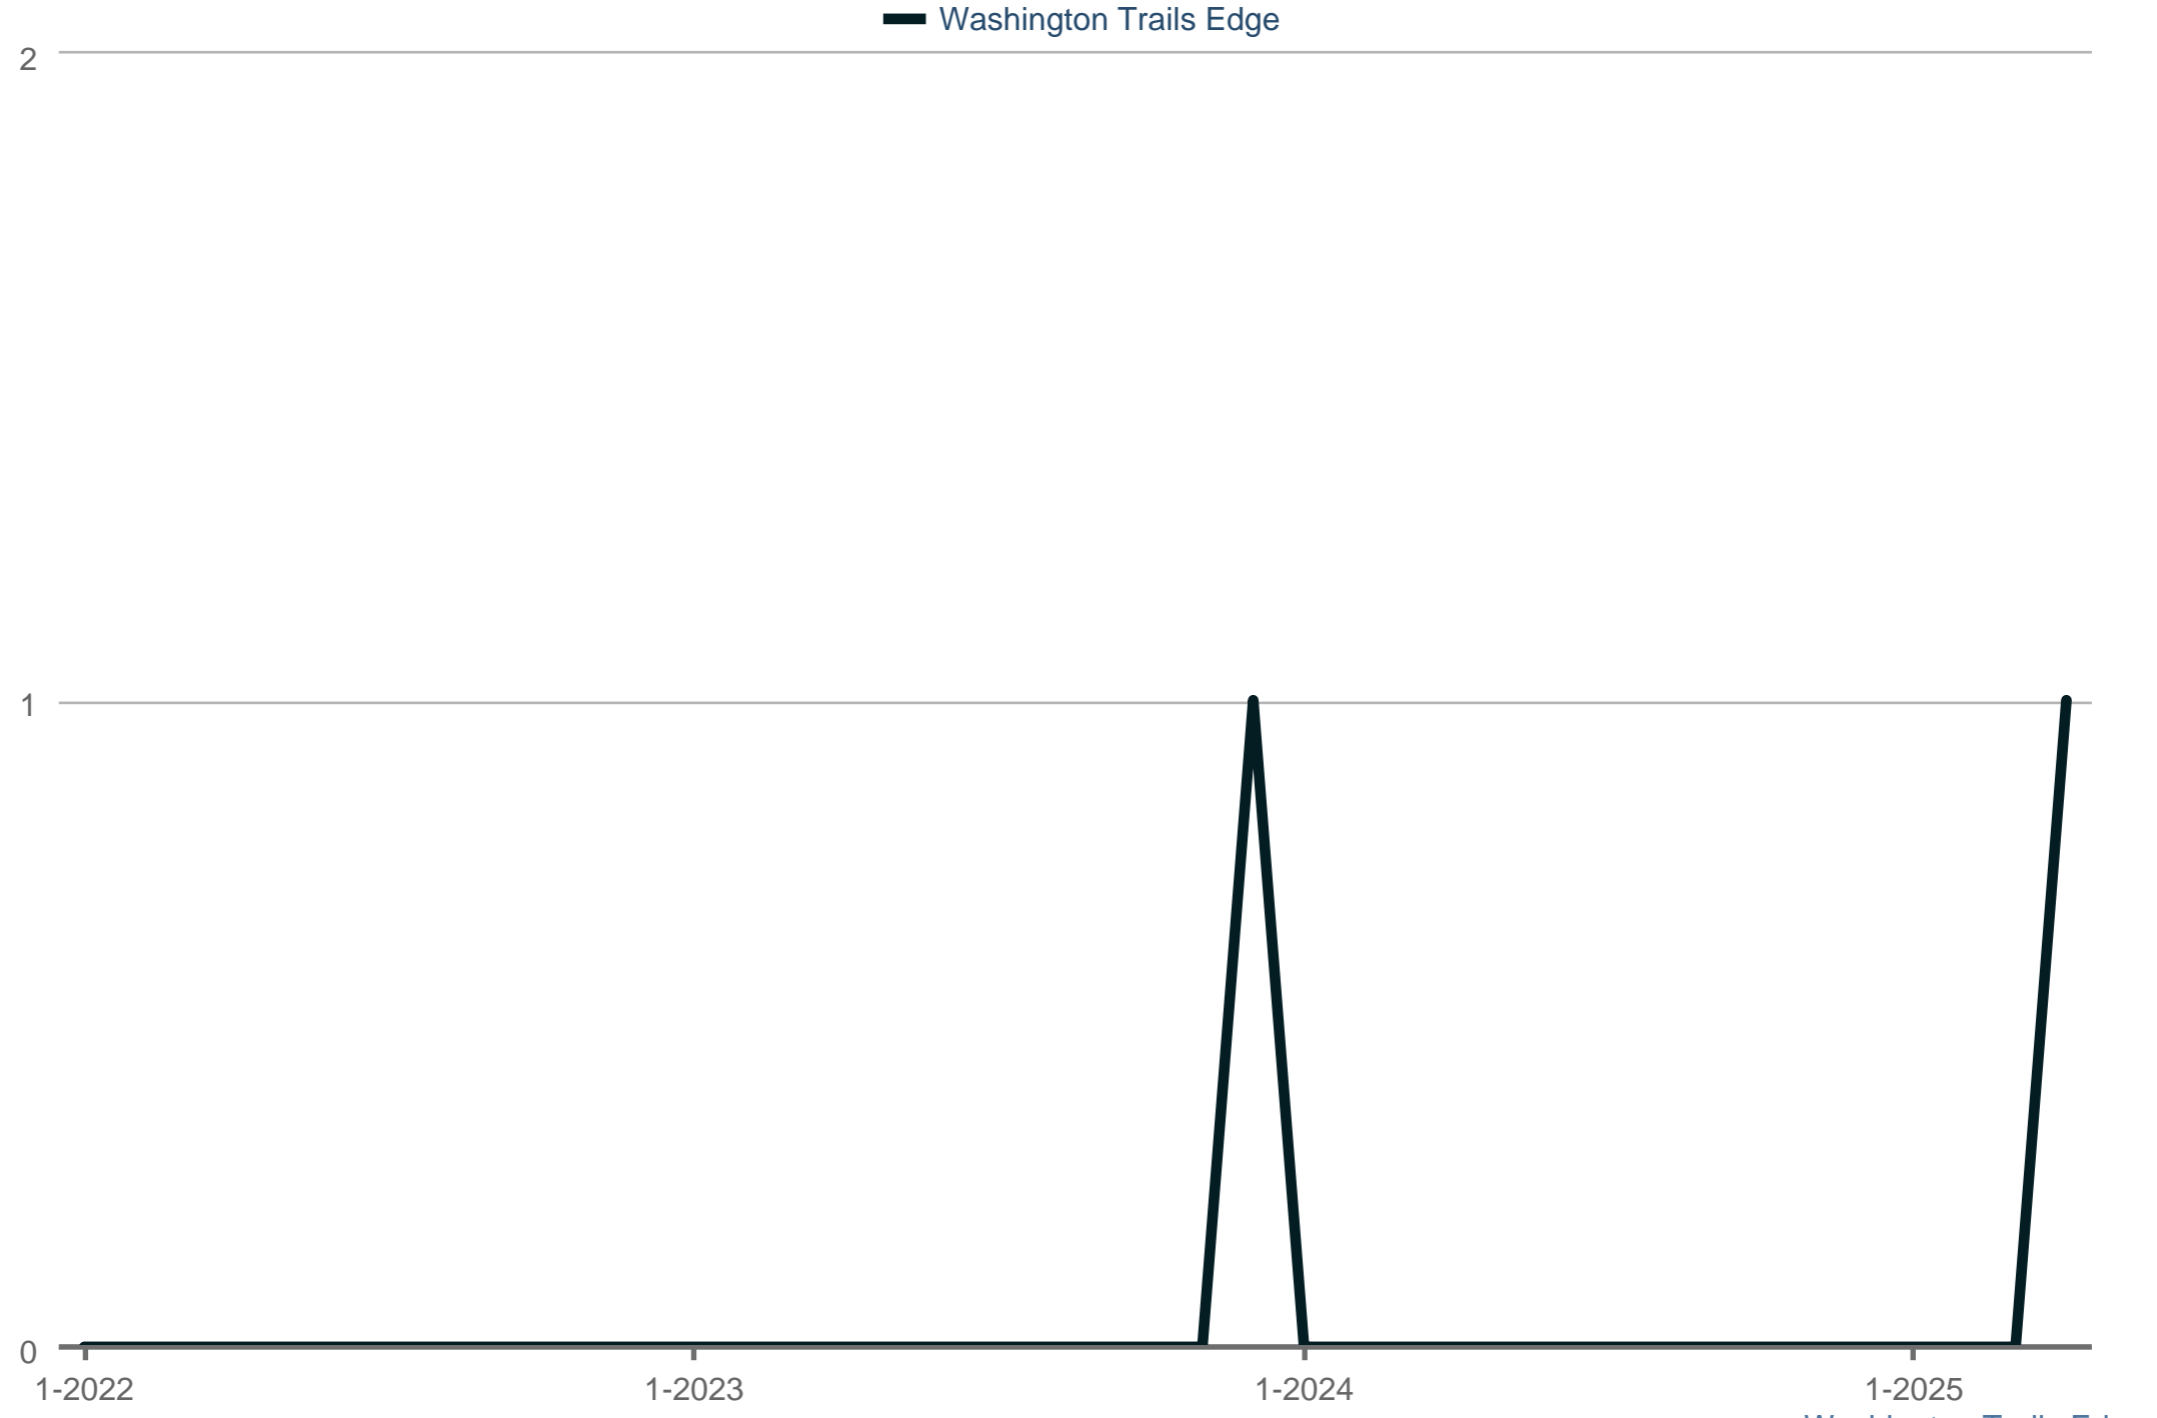

Pending Sales

Washington Trails Edge

Each data point is one month of activity. Data is from May 17, 2025.