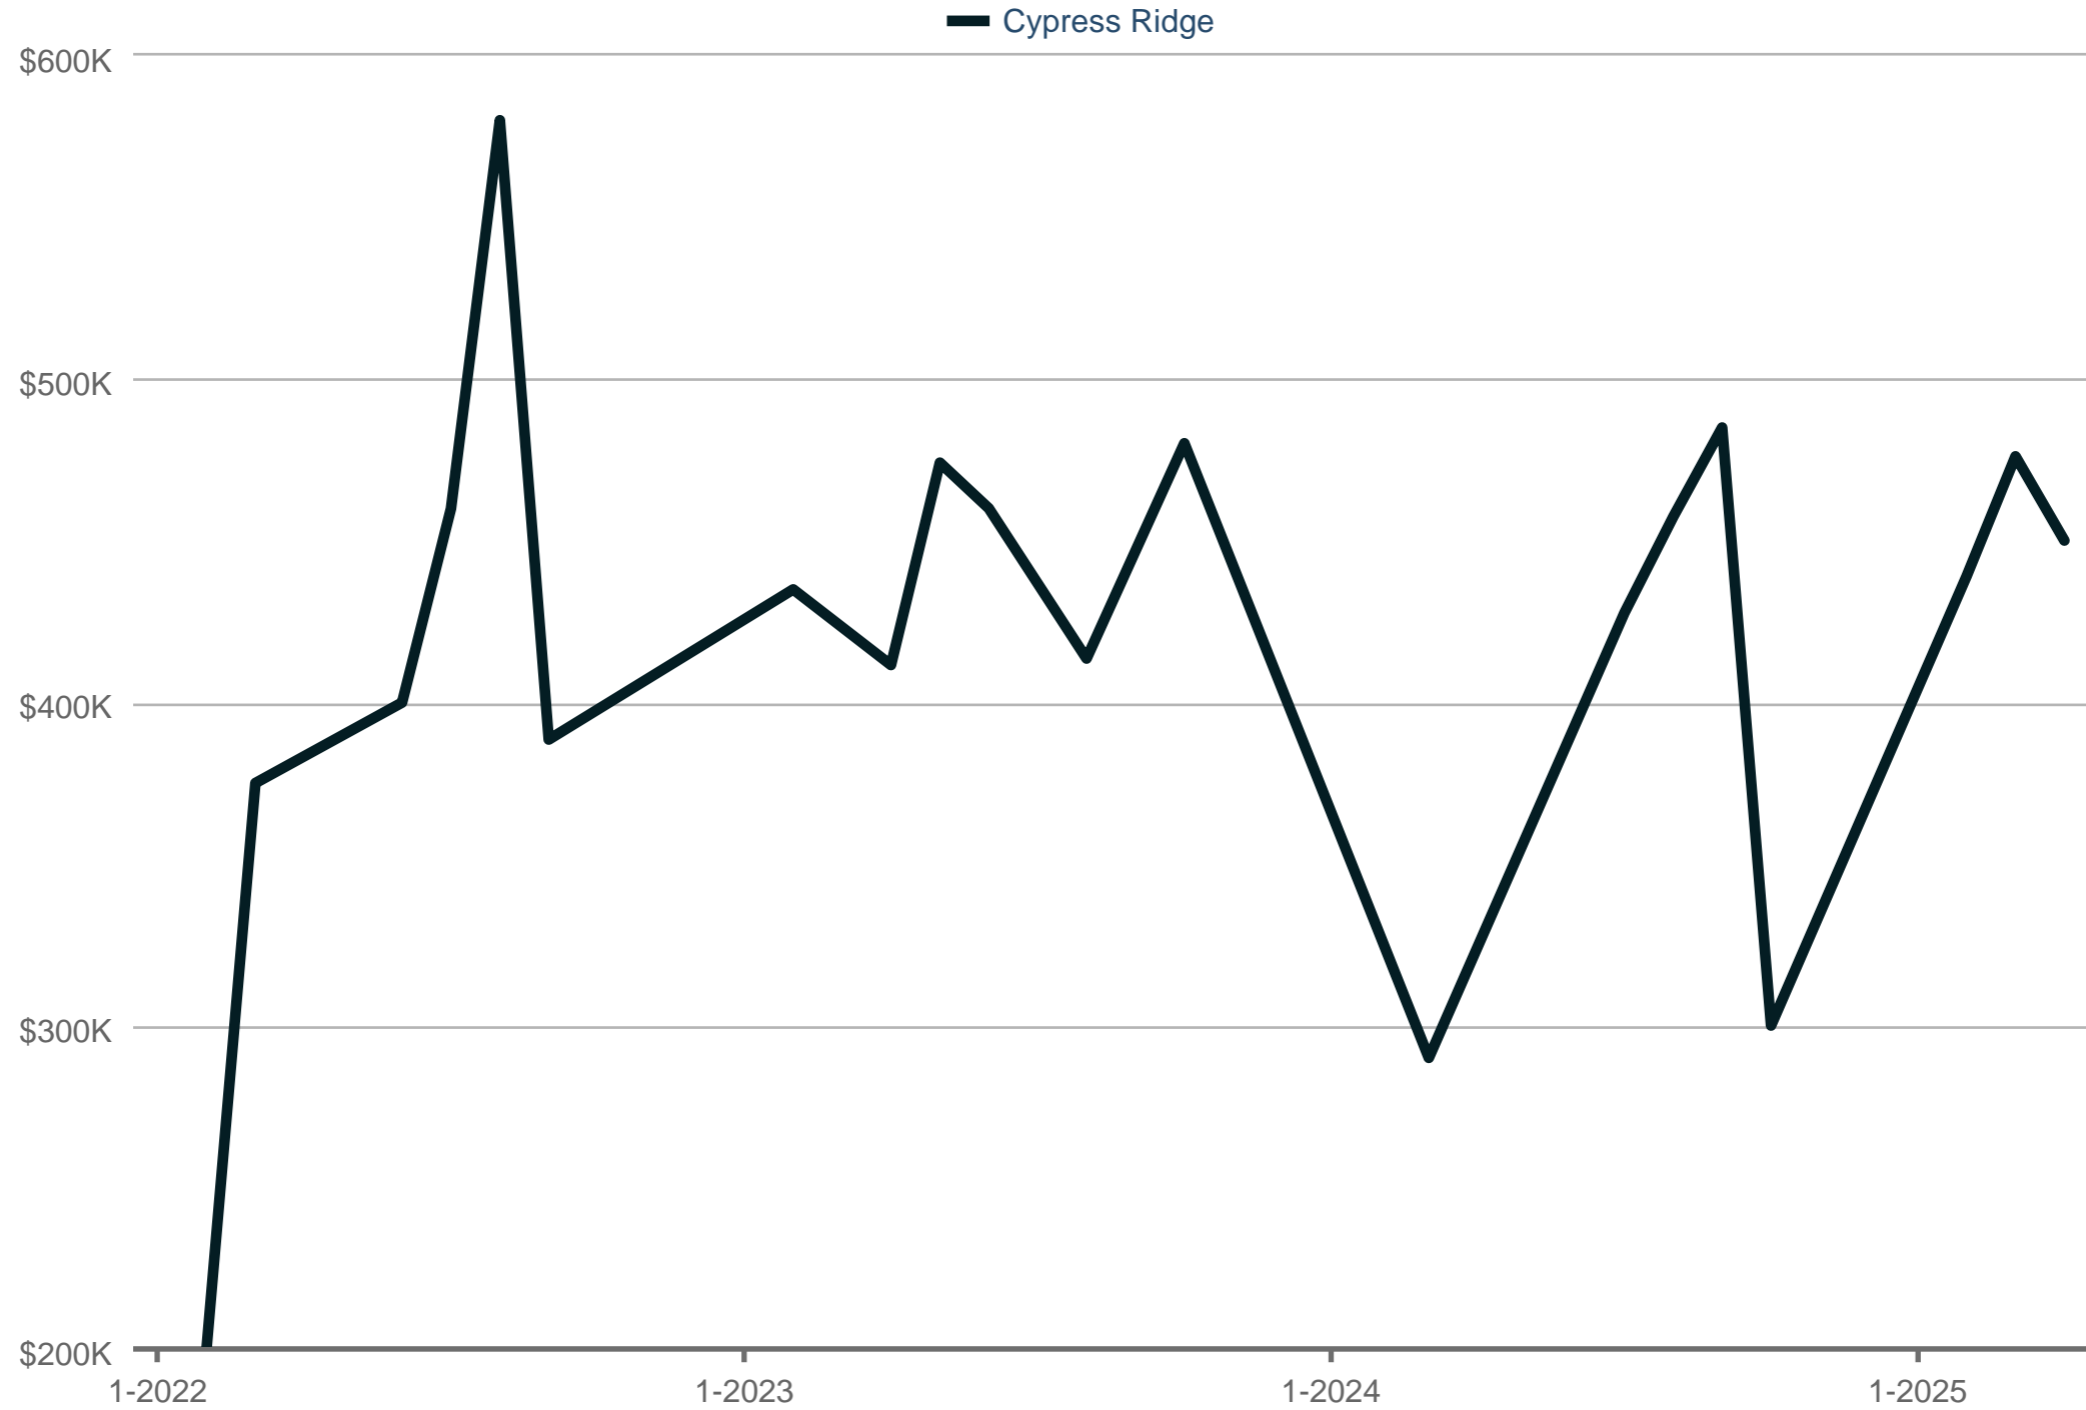

Average Sales Price

Each data point is one month of activity. Data is from May 17, 2025.