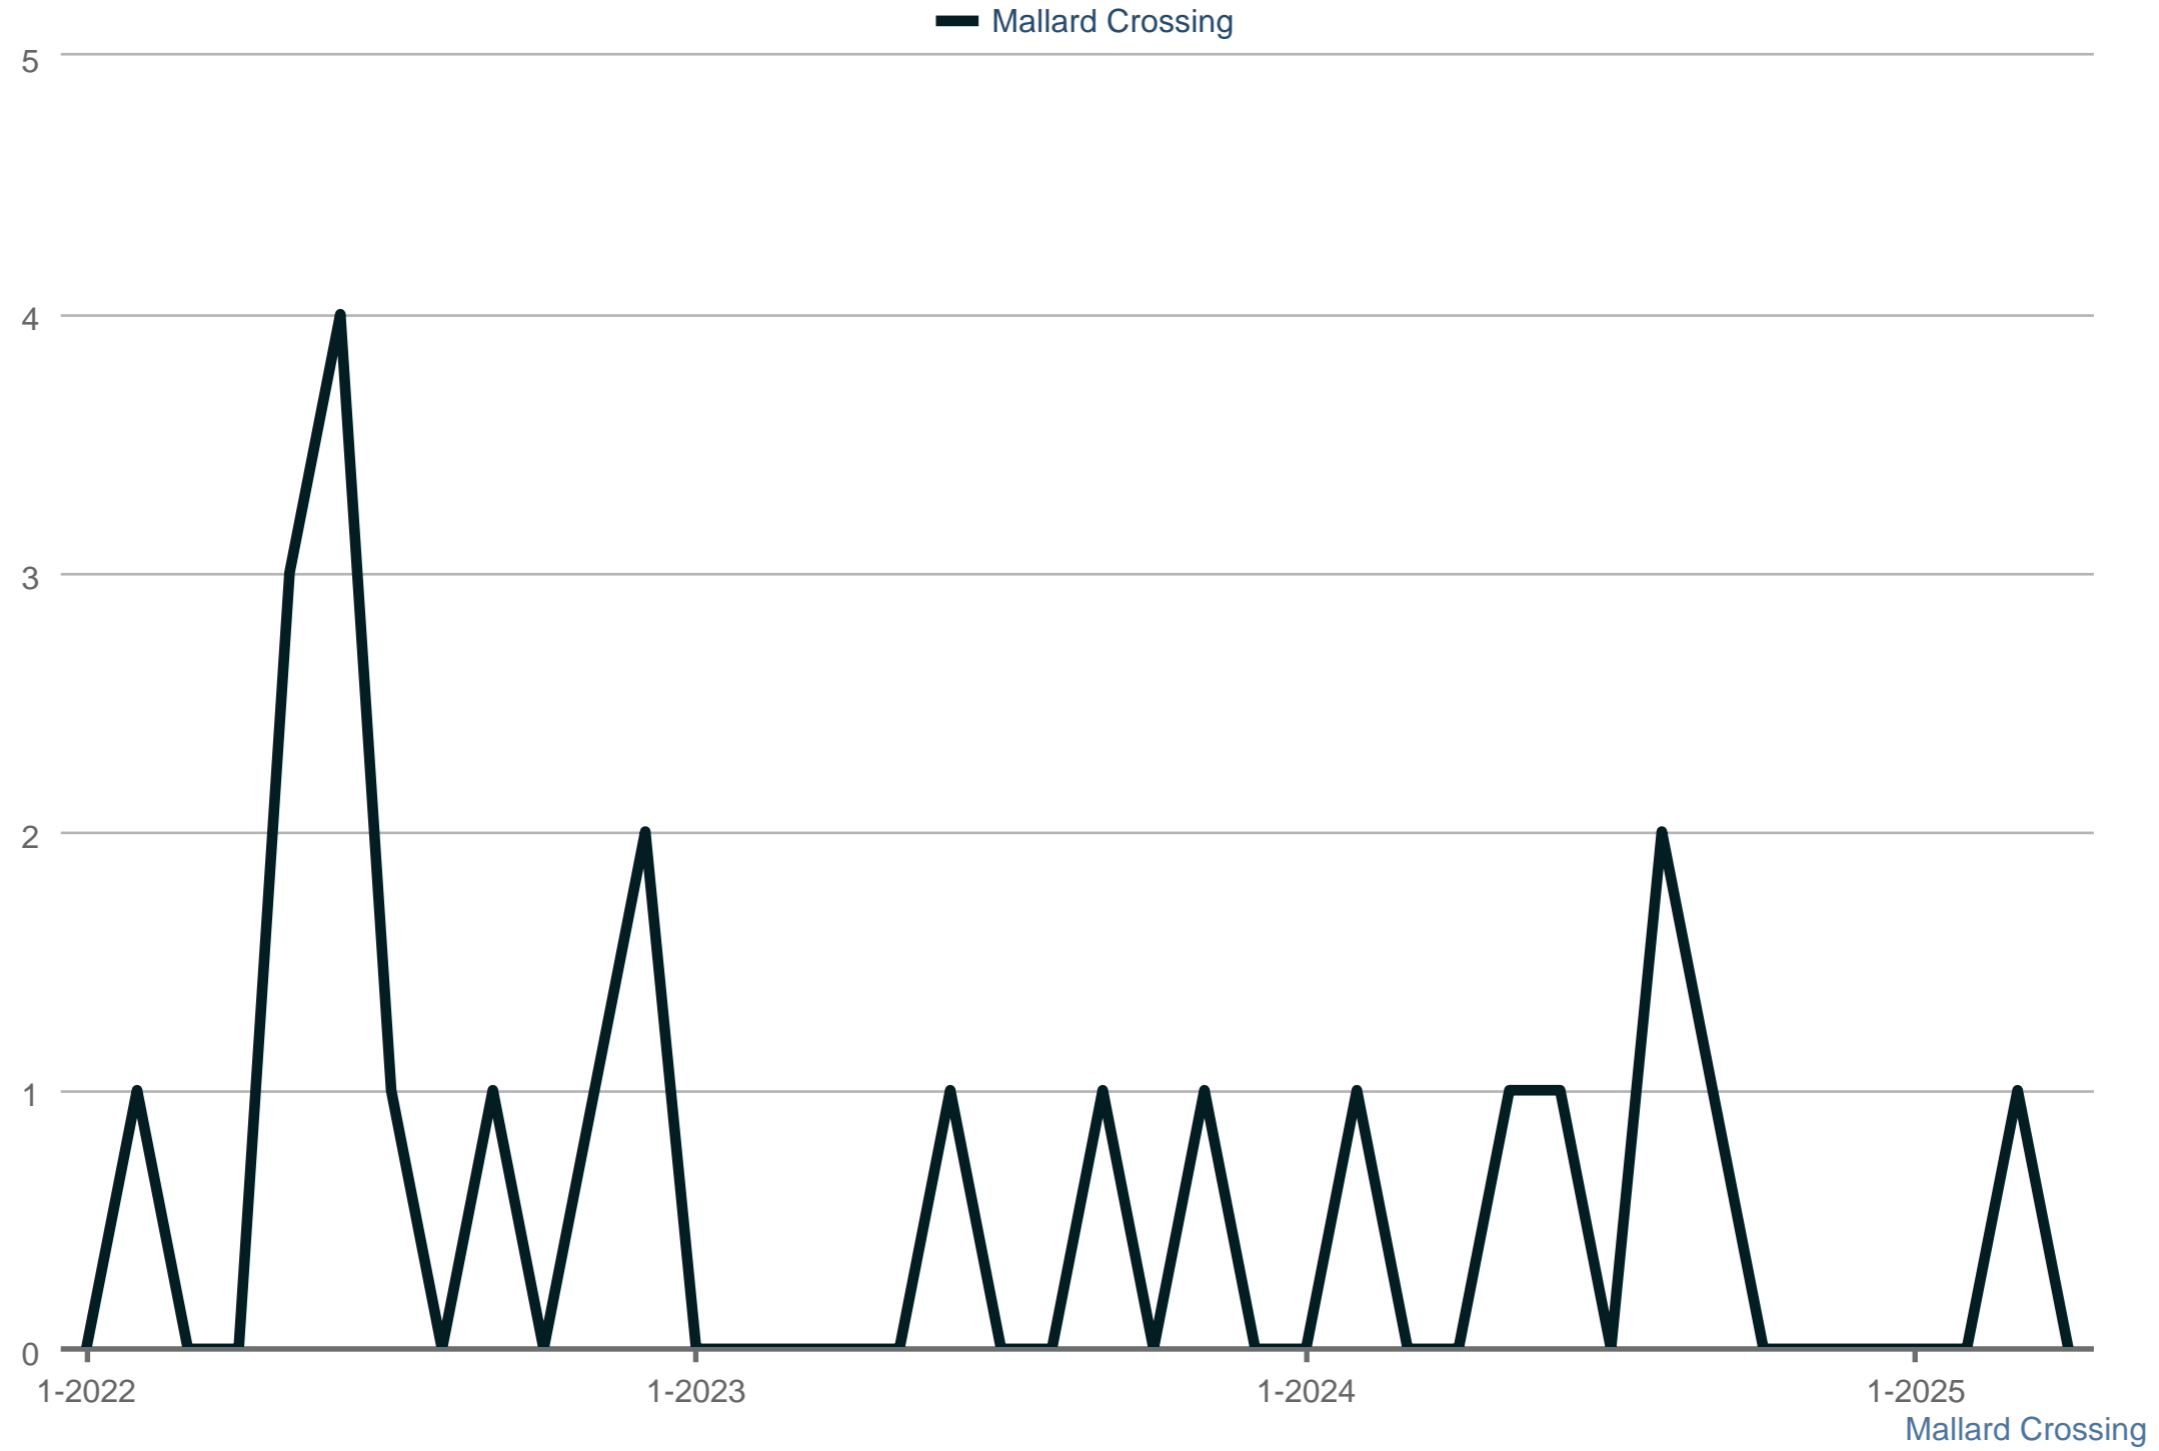

### Closed Sales

Each data point is one month of activity. Data is from May 17, 2025.