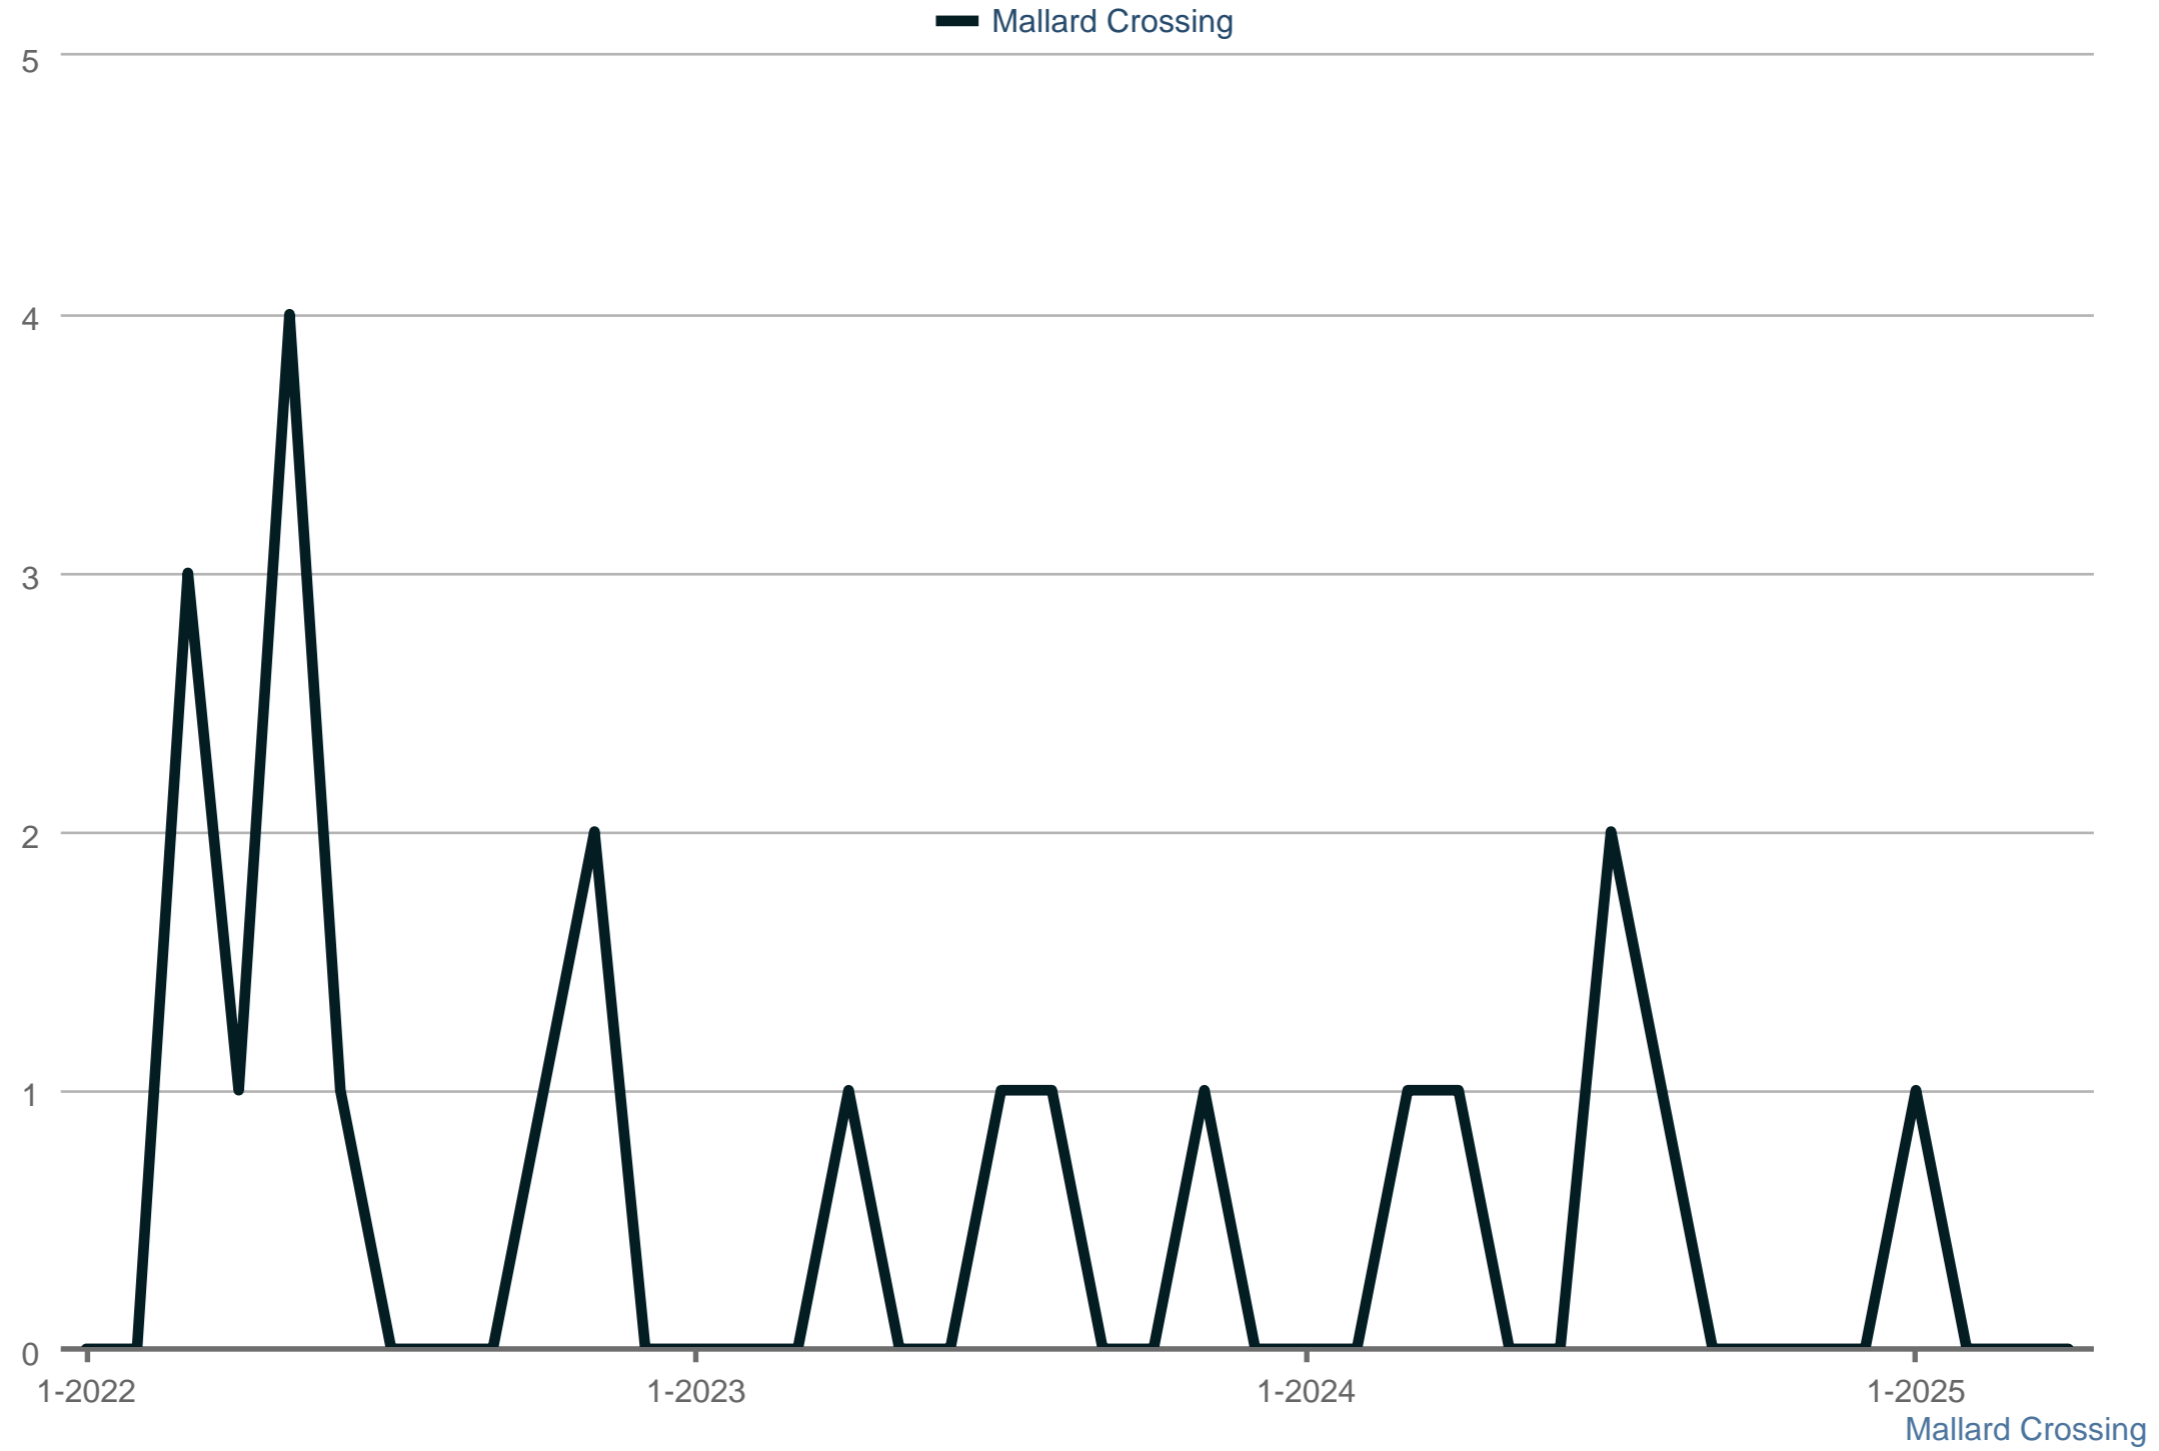

### New Listings

Each data point is one month of activity. Data is from May 17, 2025.