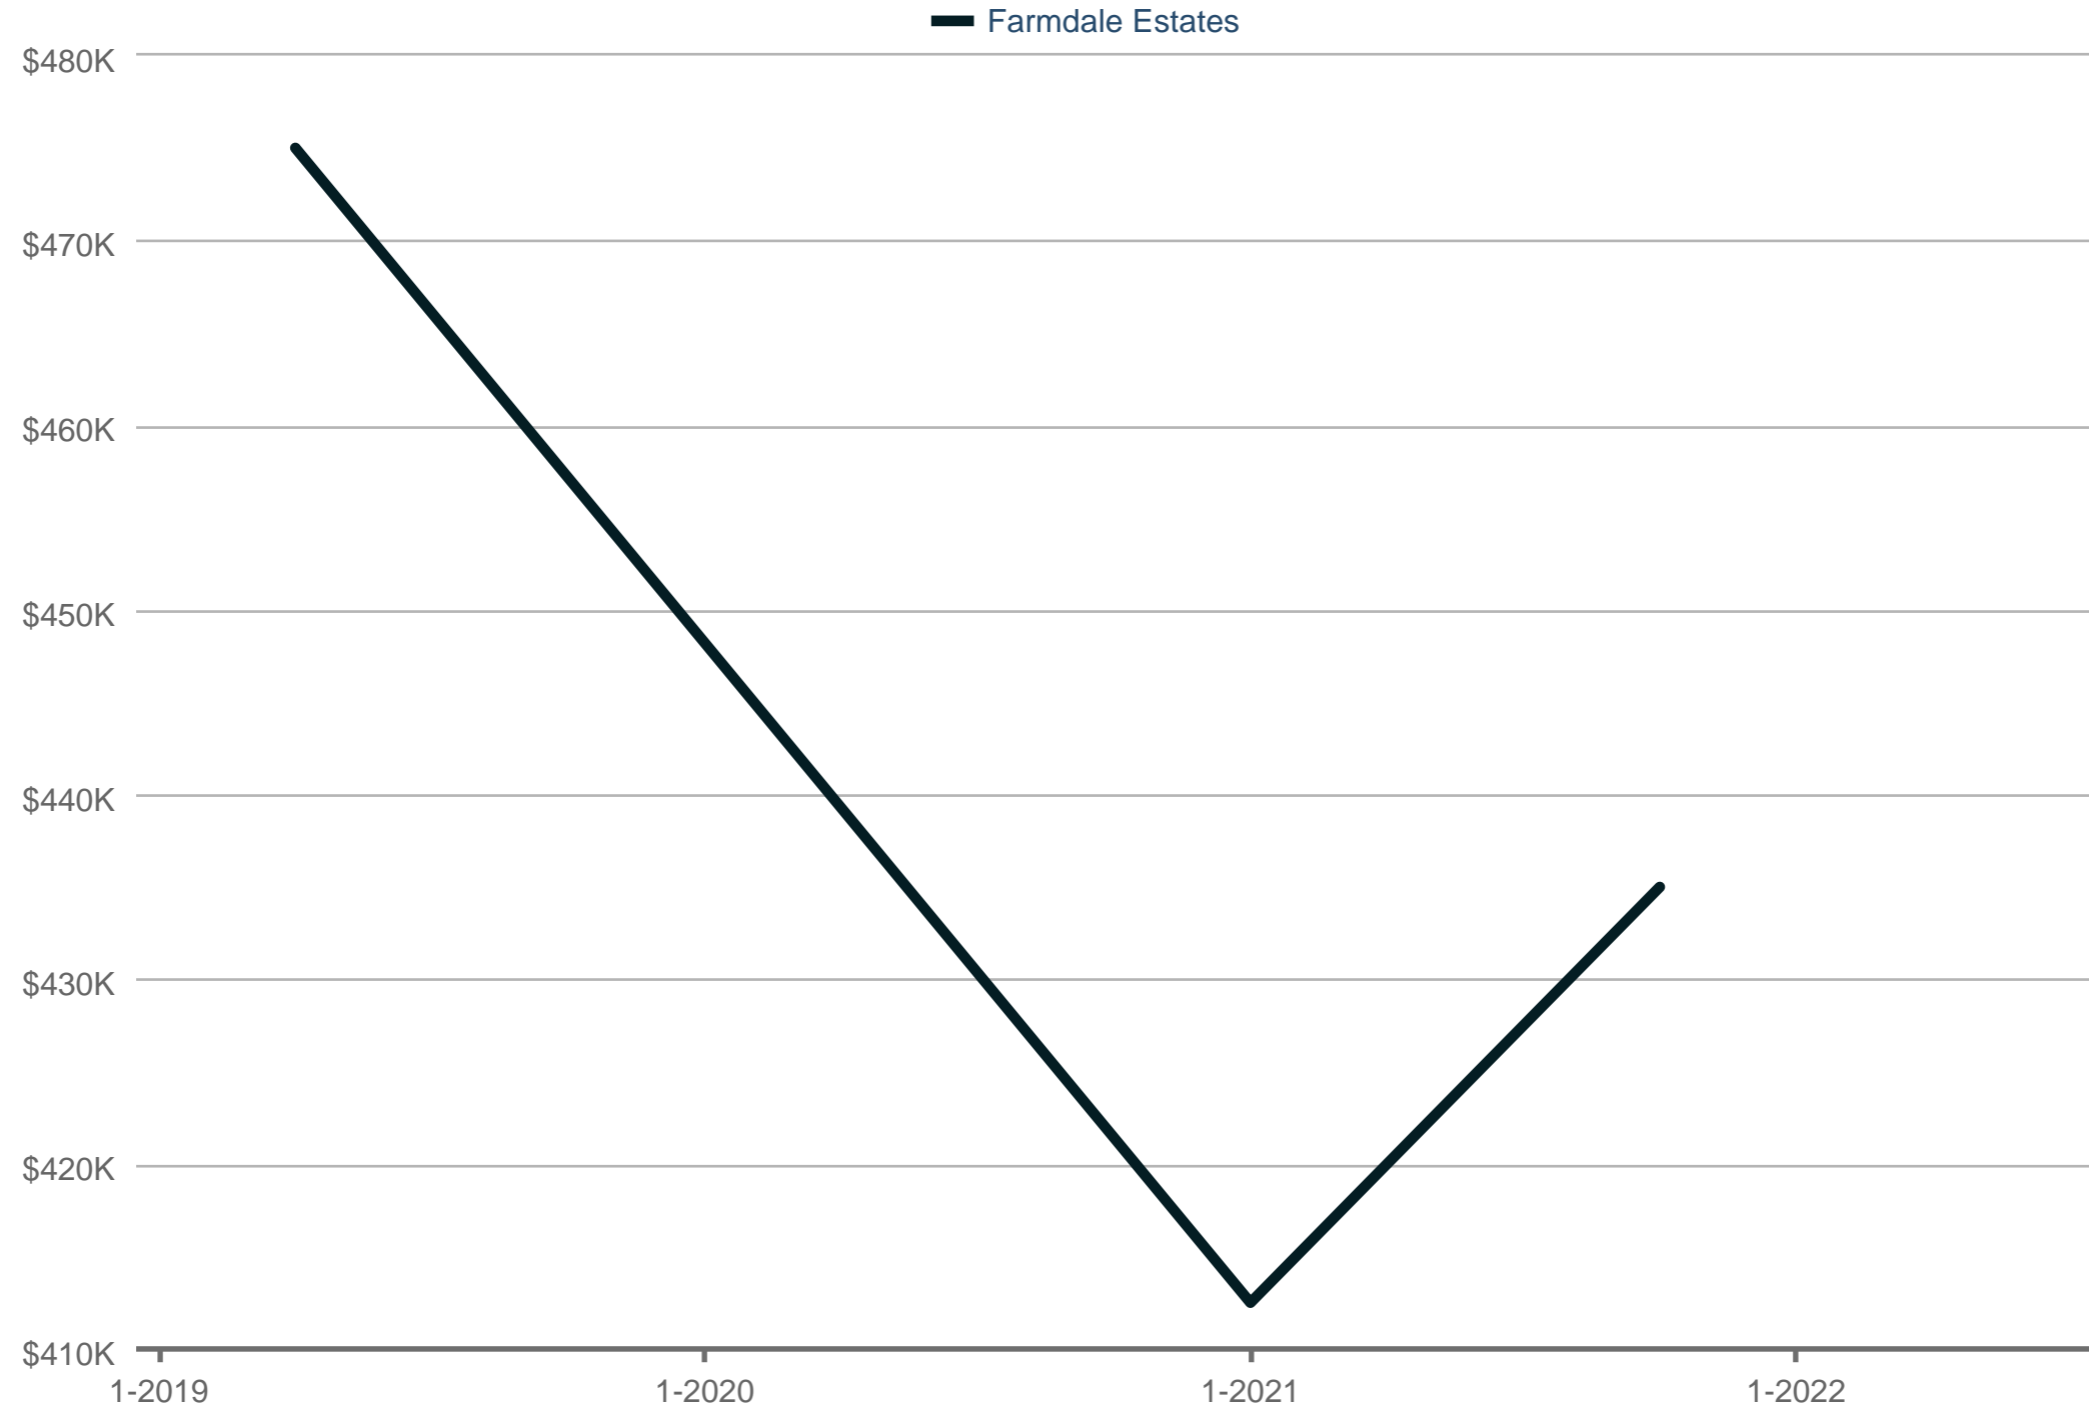

Dollar Volume of Closed Sales

Farmdale Estates

Each data point is one month of activity. Data is from August 15, 2022.