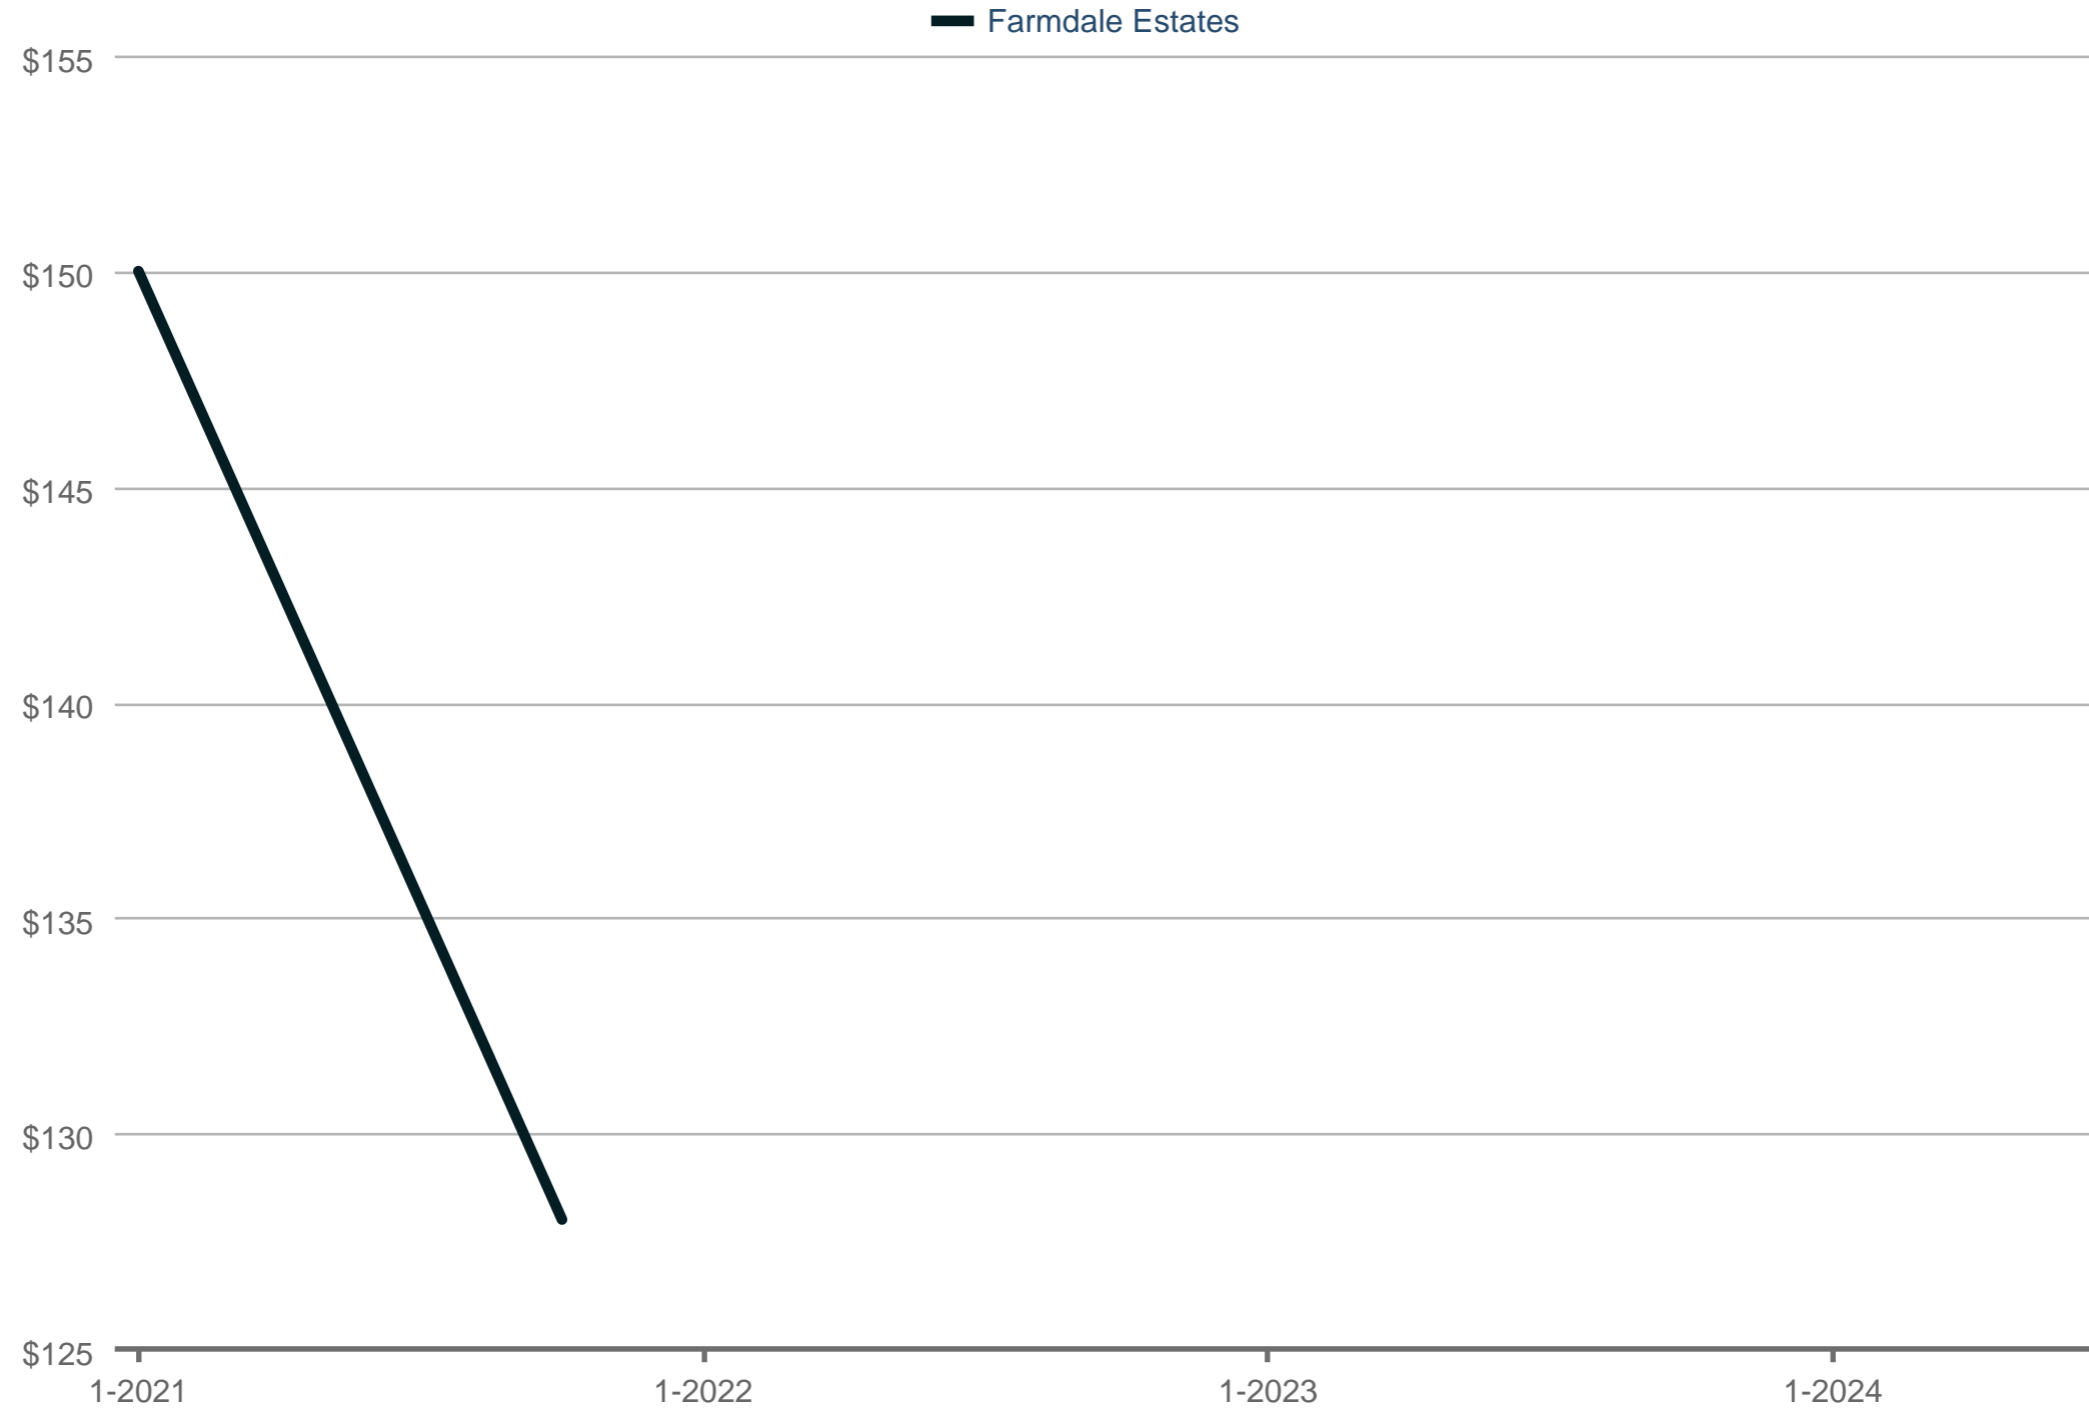

Average Price Per Square Foot

Farmdale Estates

Each data point is one month of activity. Data is from July 17, 2024.