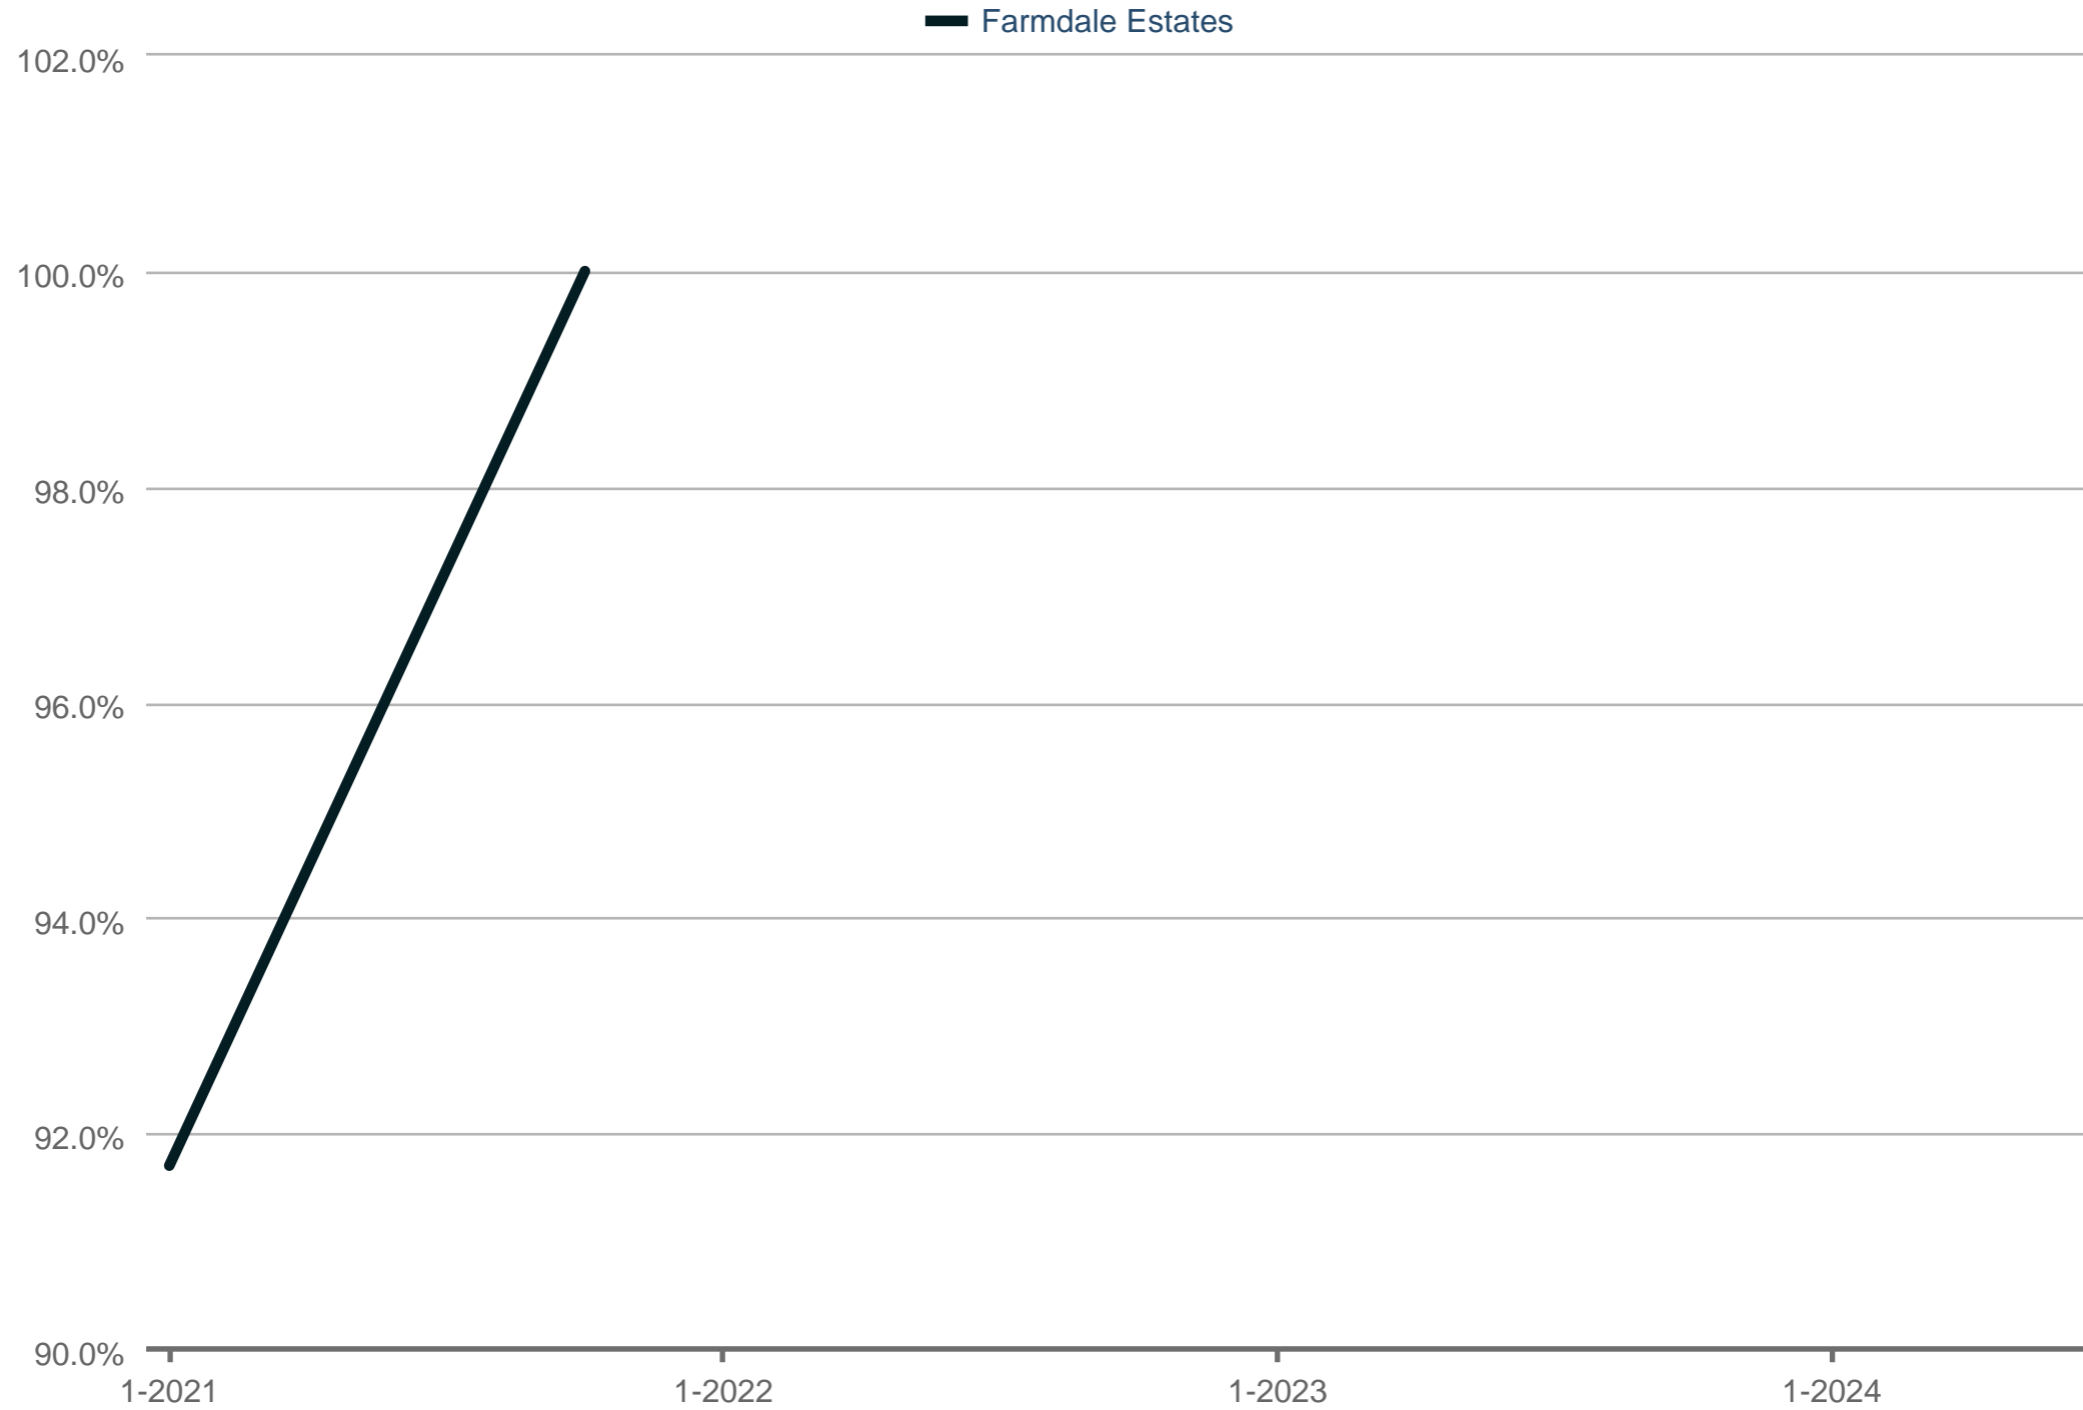

### Average Percent of Last List Price

Farmdale Estates

Each data point is one month of activity. Data is from July 27, 2024.