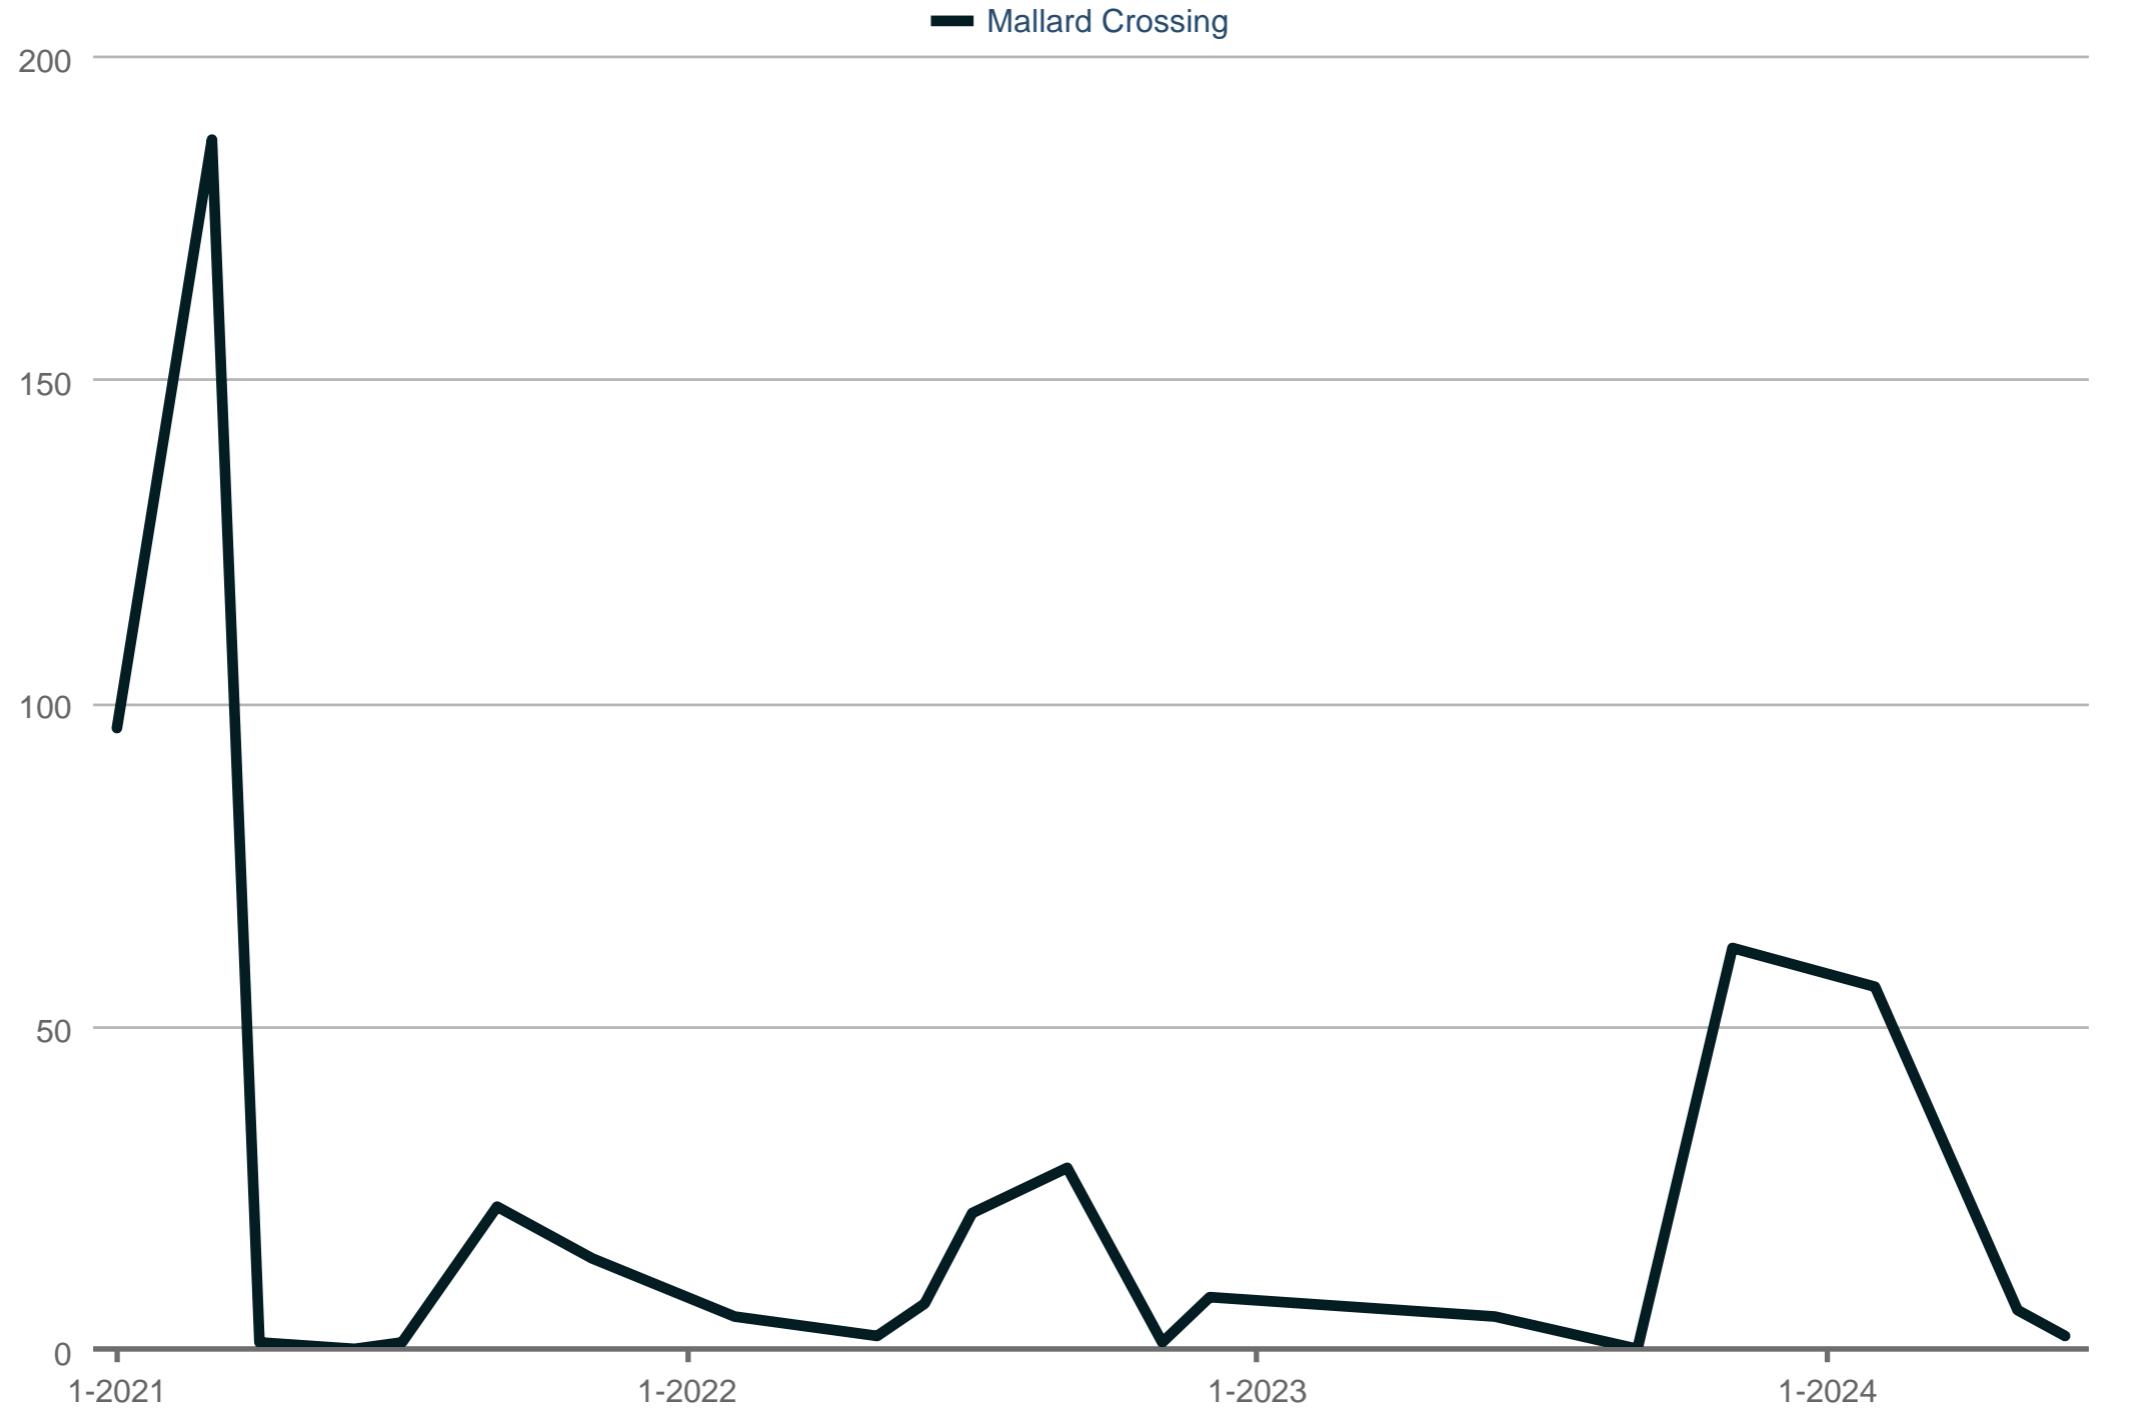

Average Days on Market

Mallard Crossing

Each data point is one month of activity. Data is from July 27, 2024.