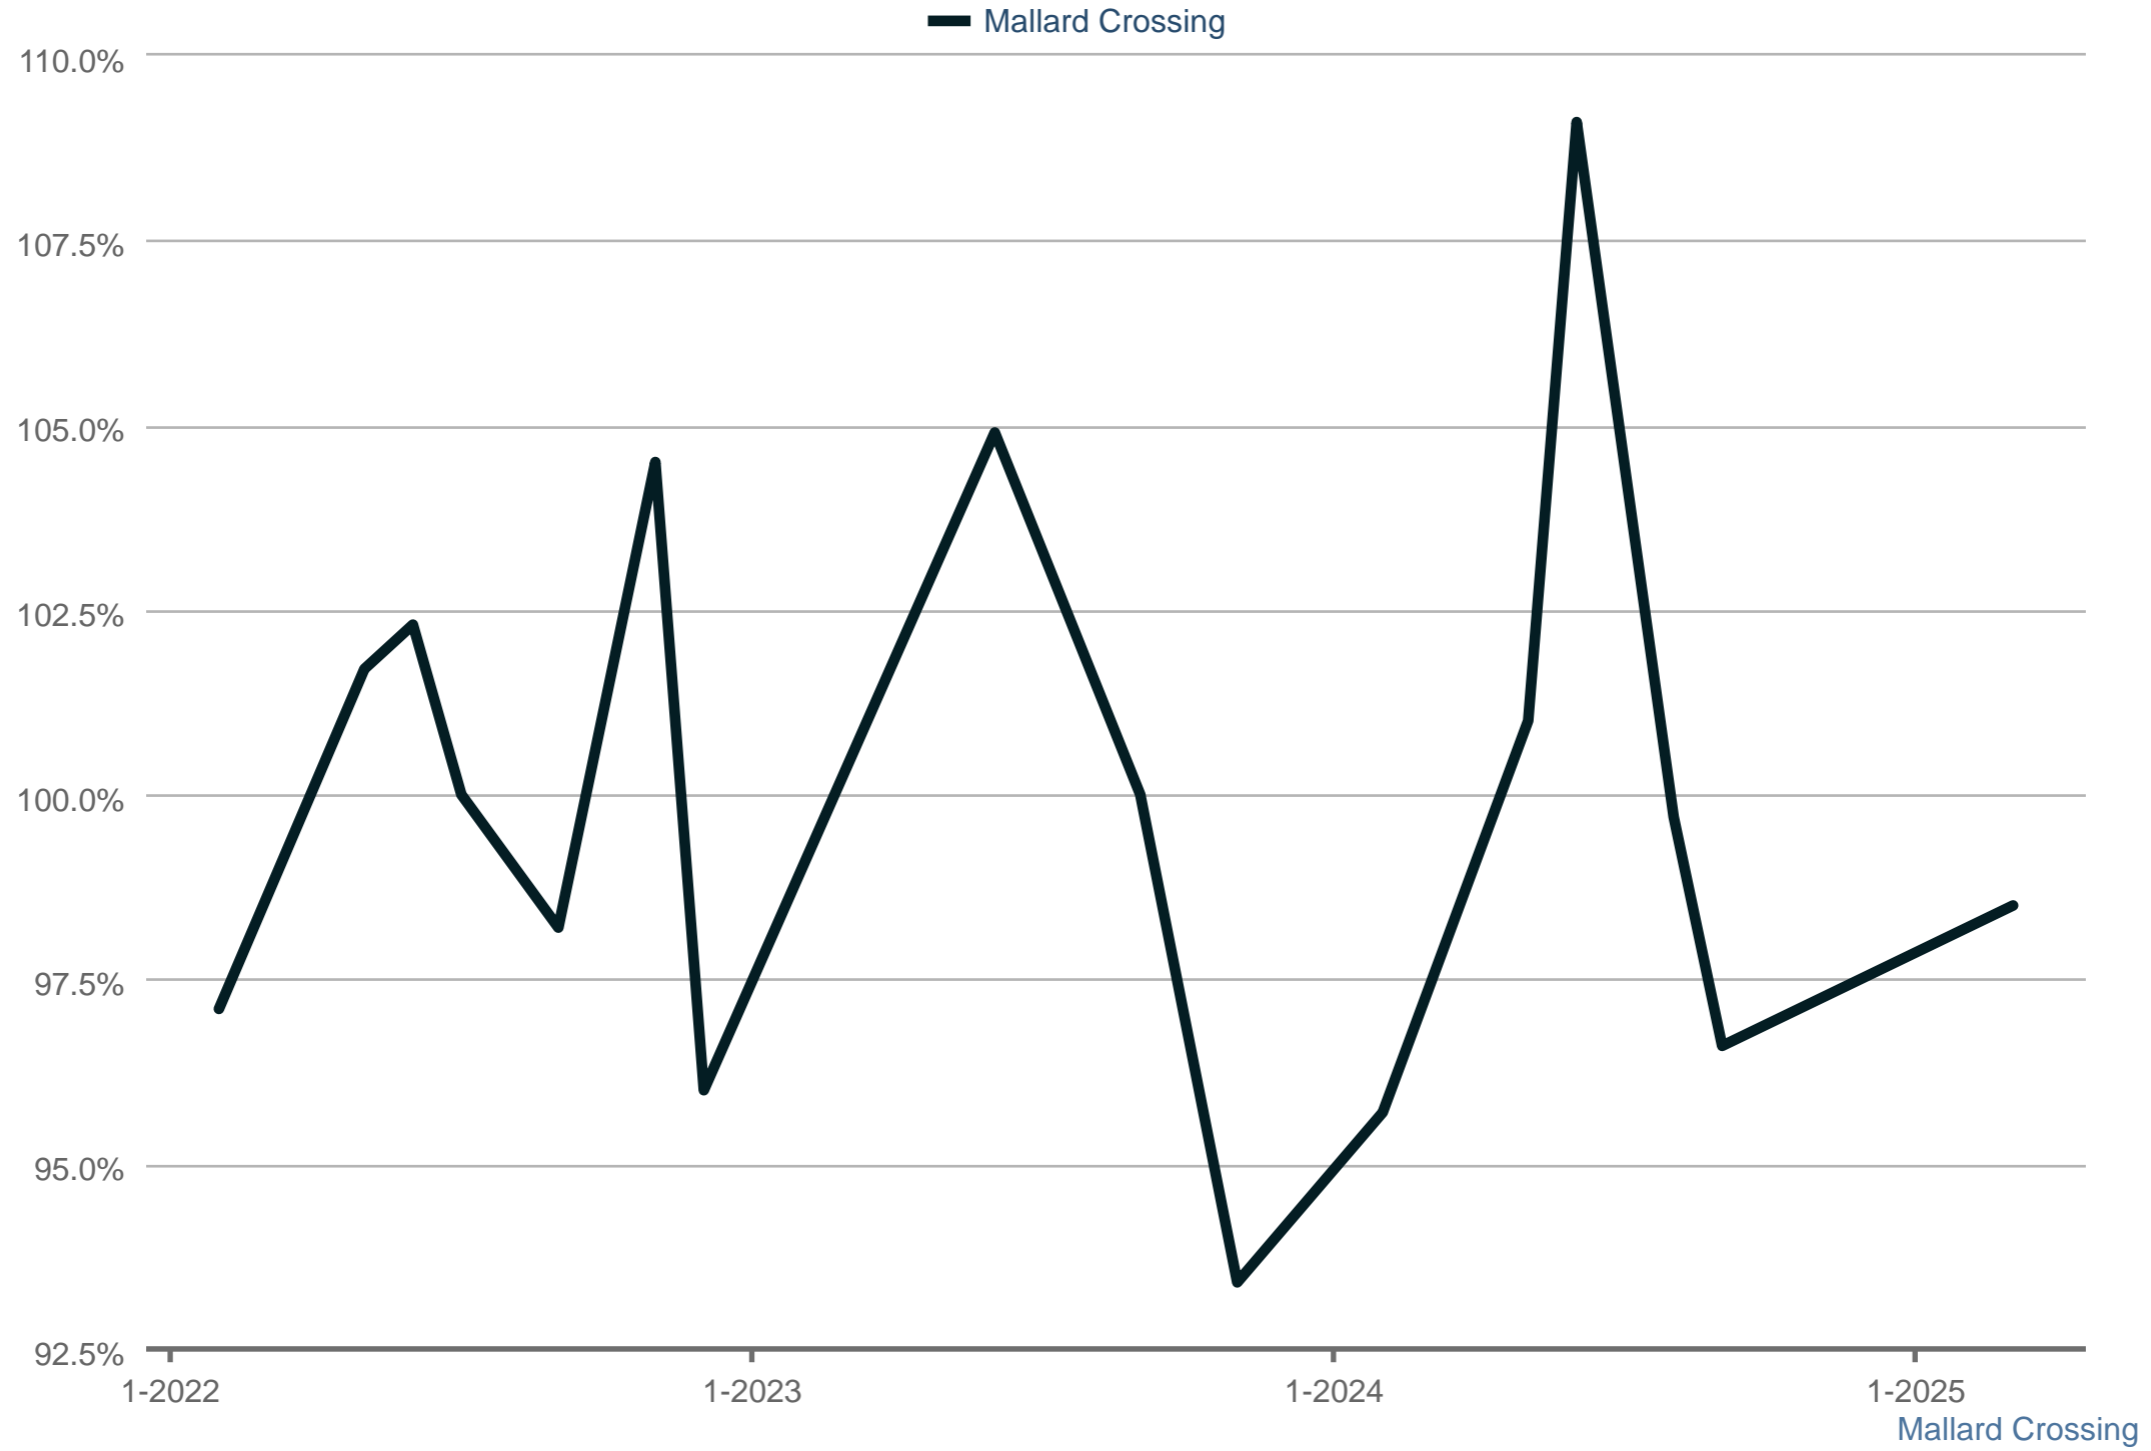

Average Percent of Last List Price

Each data point is one month of activity. Data is from May 17, 2025.