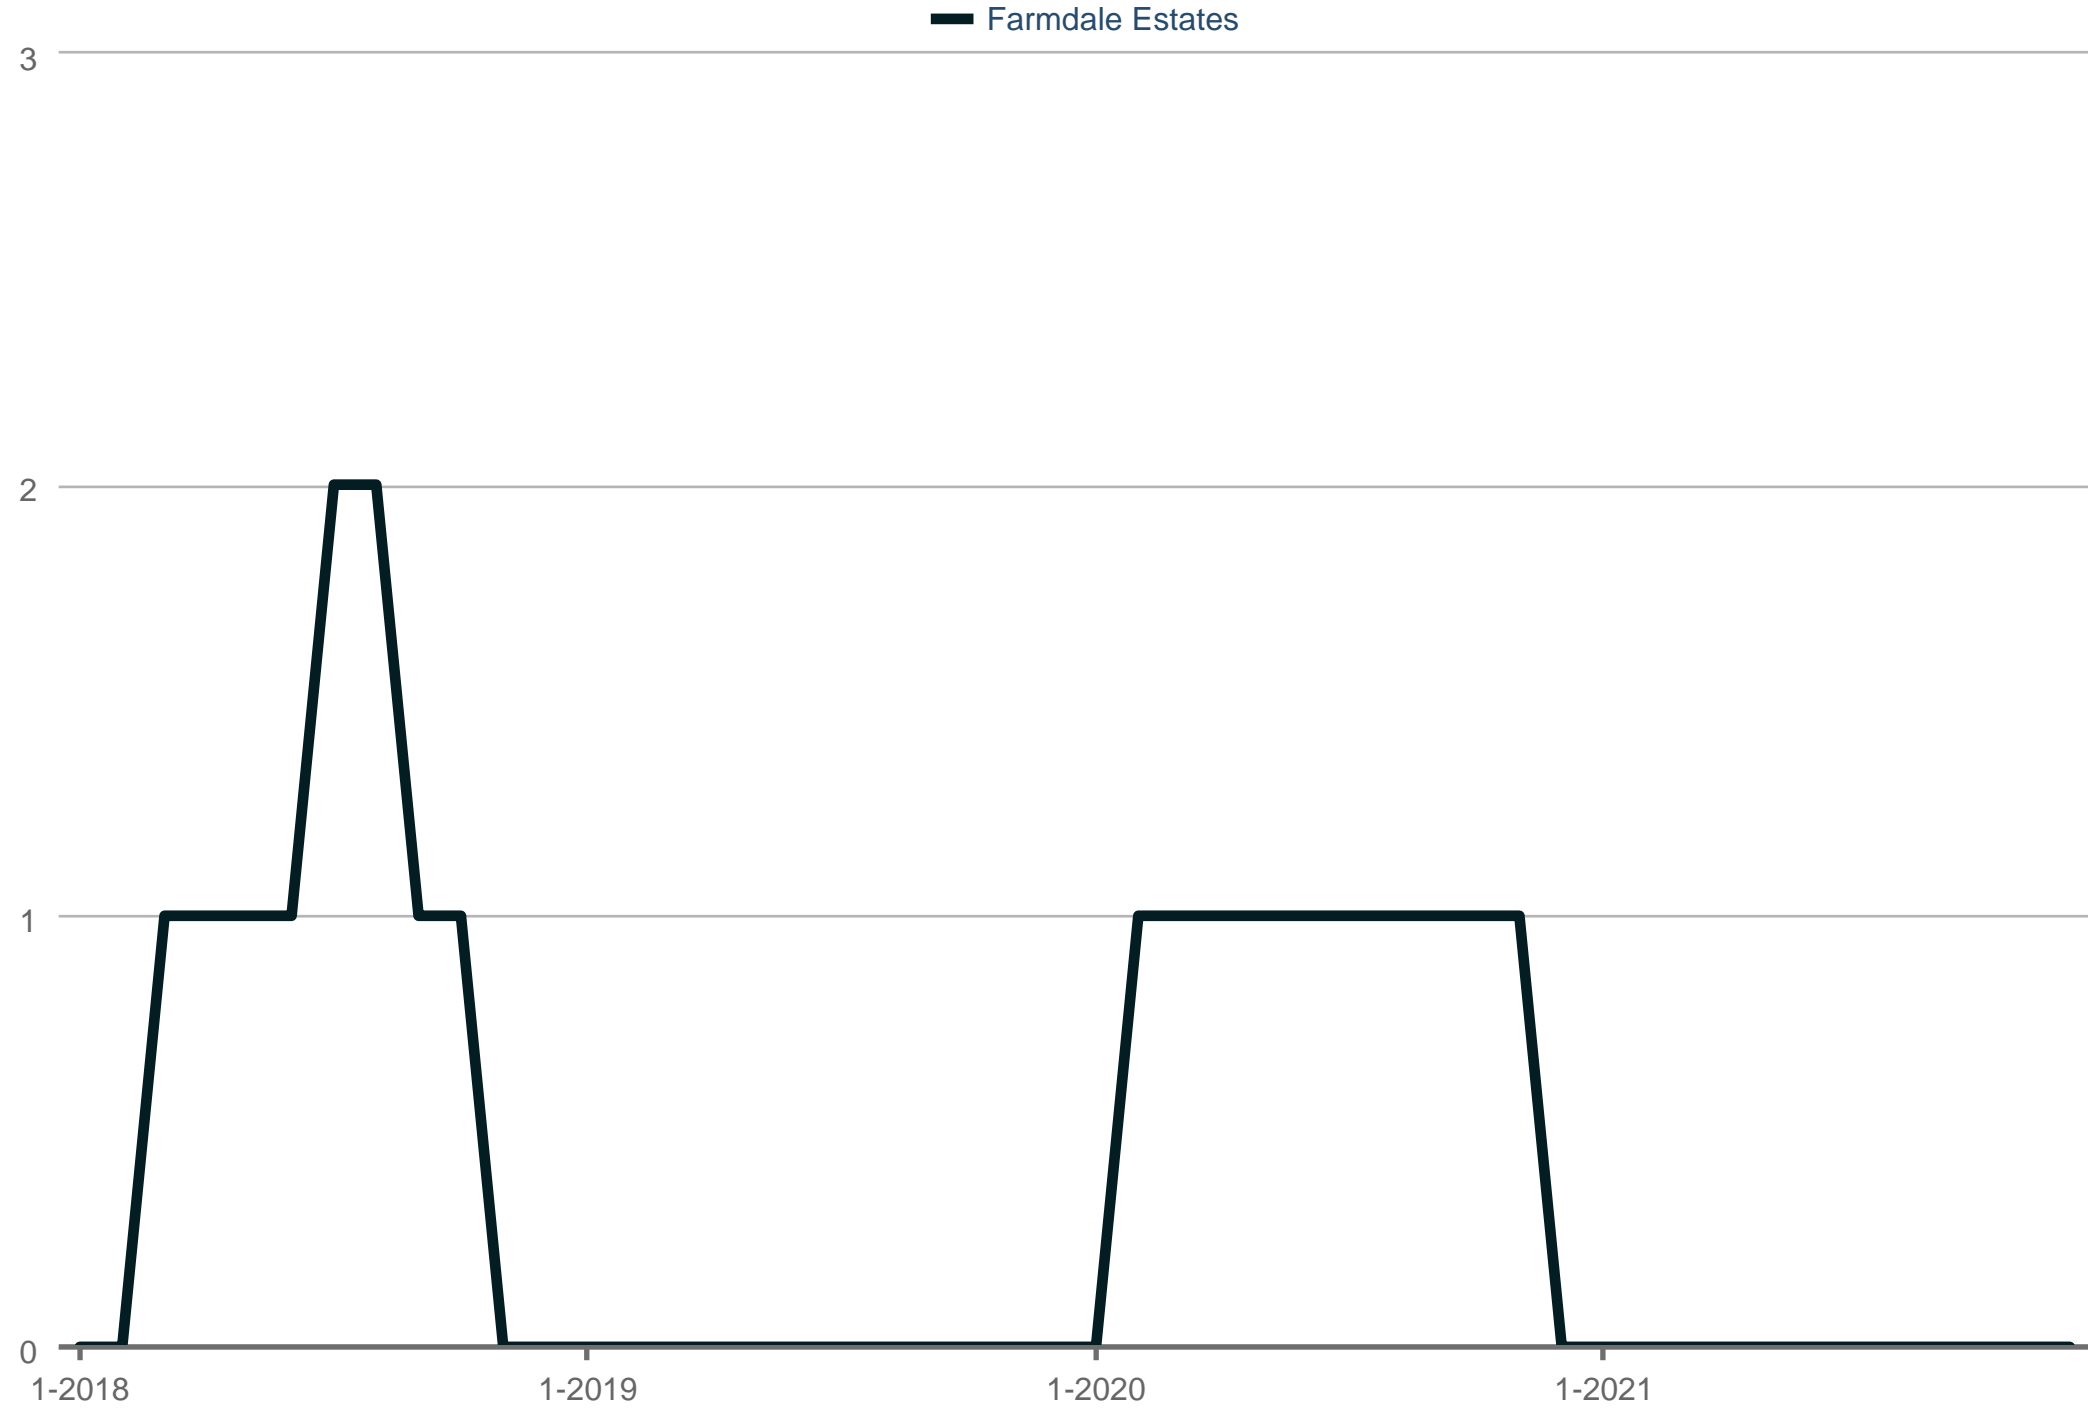

Homes for Sale

Farmdale Estates

Each data point is one month of activity. Data is from January 26, 2022.