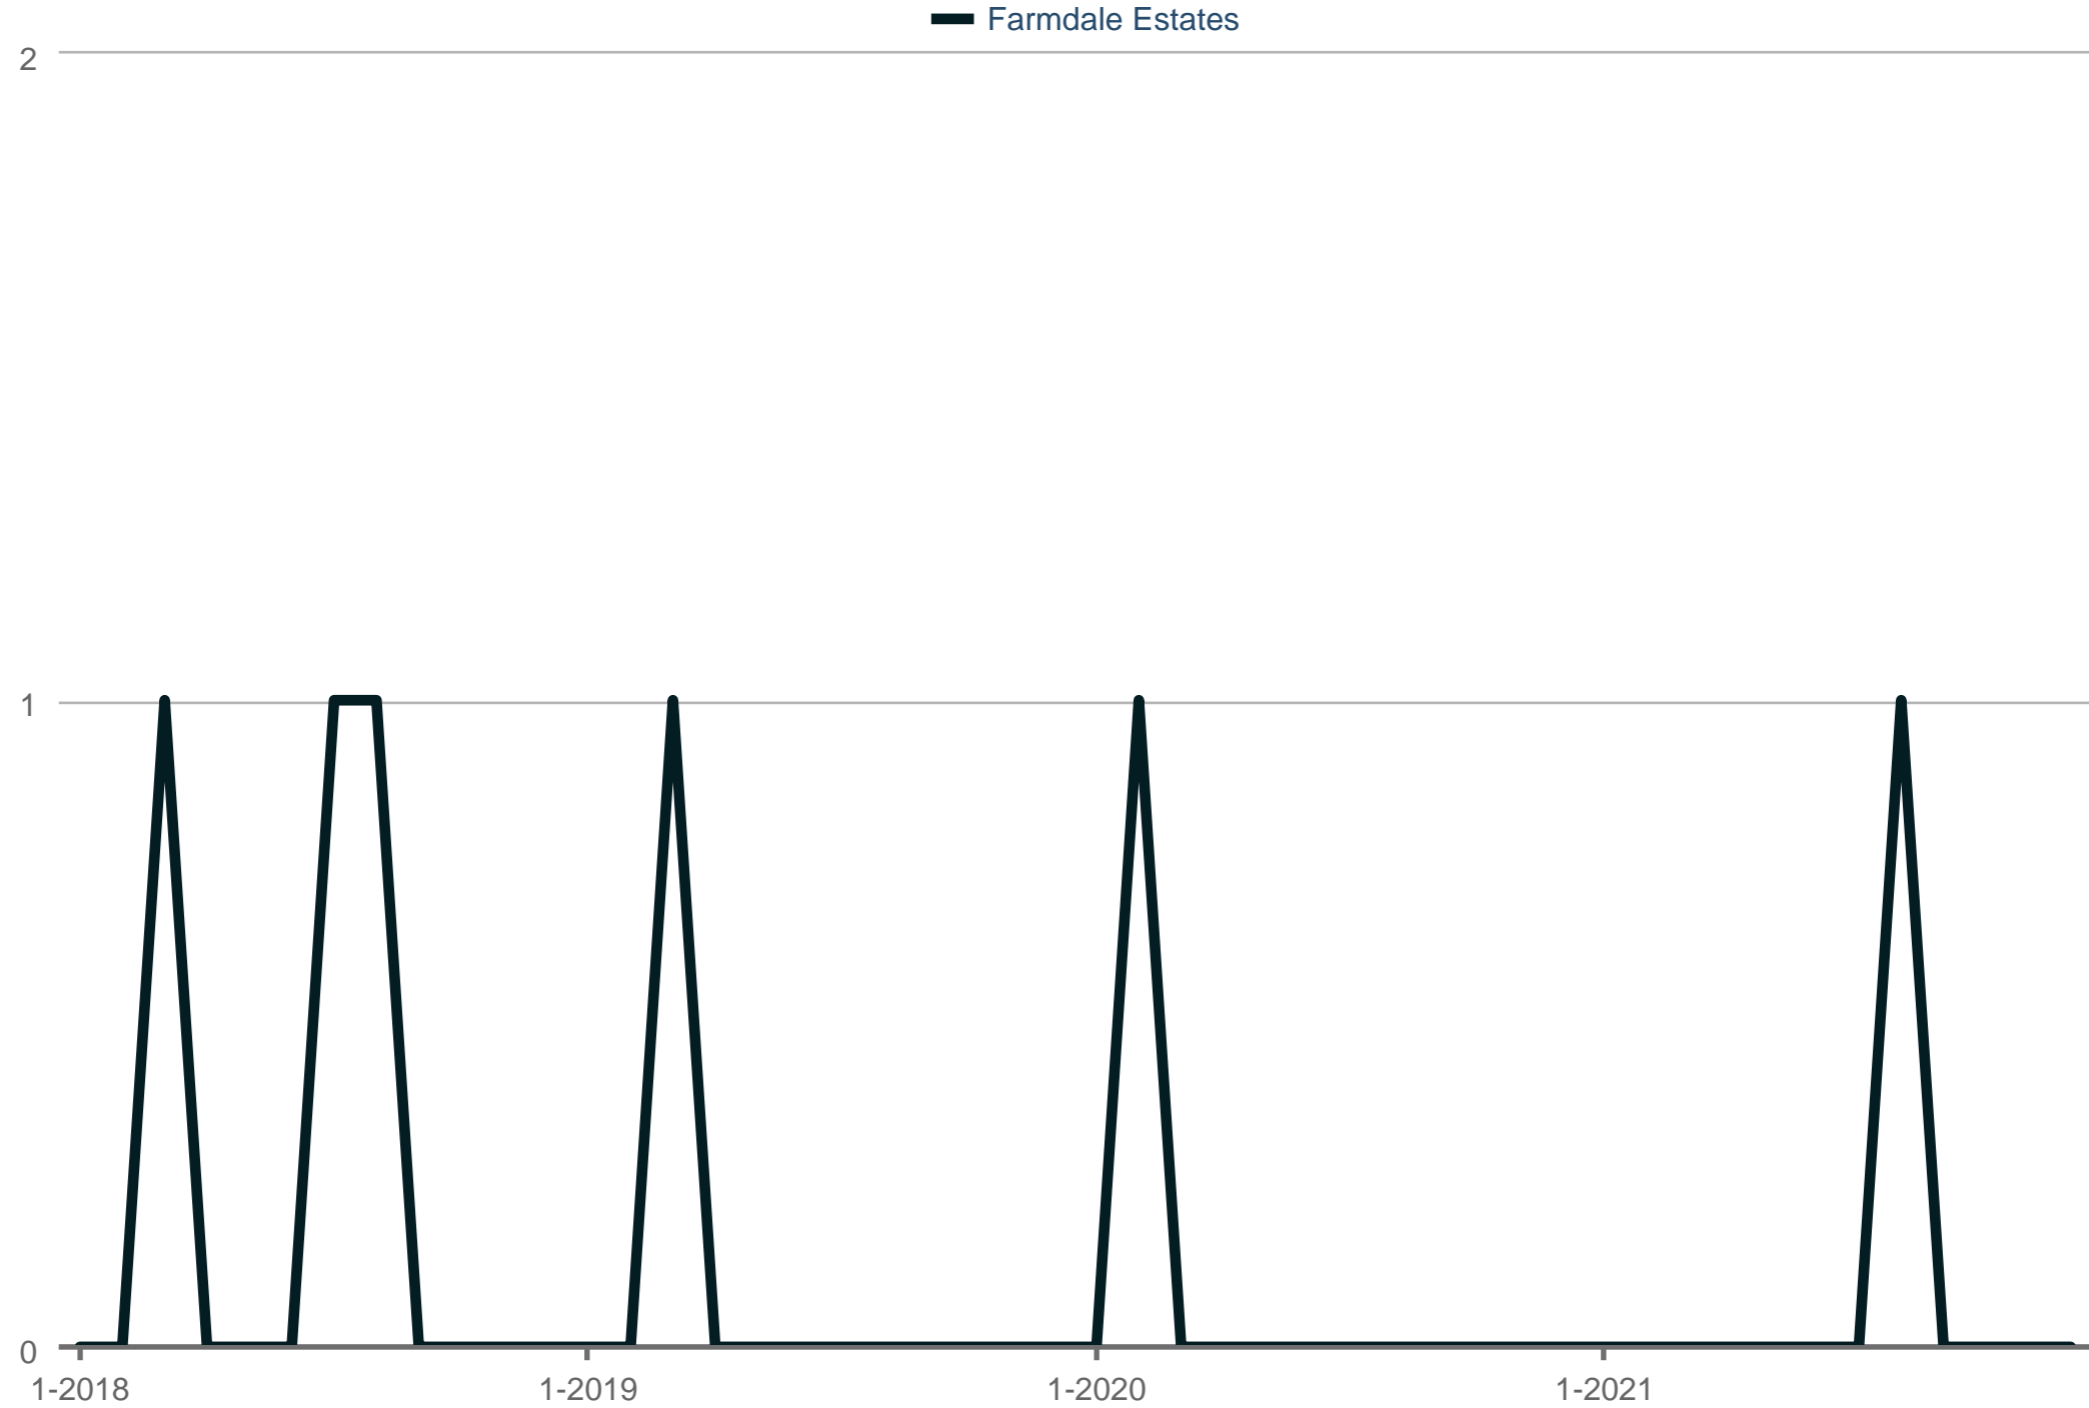

## New Listings

Farmdale Estates

Each data point is one month of activity. Data is from January 26, 2022.