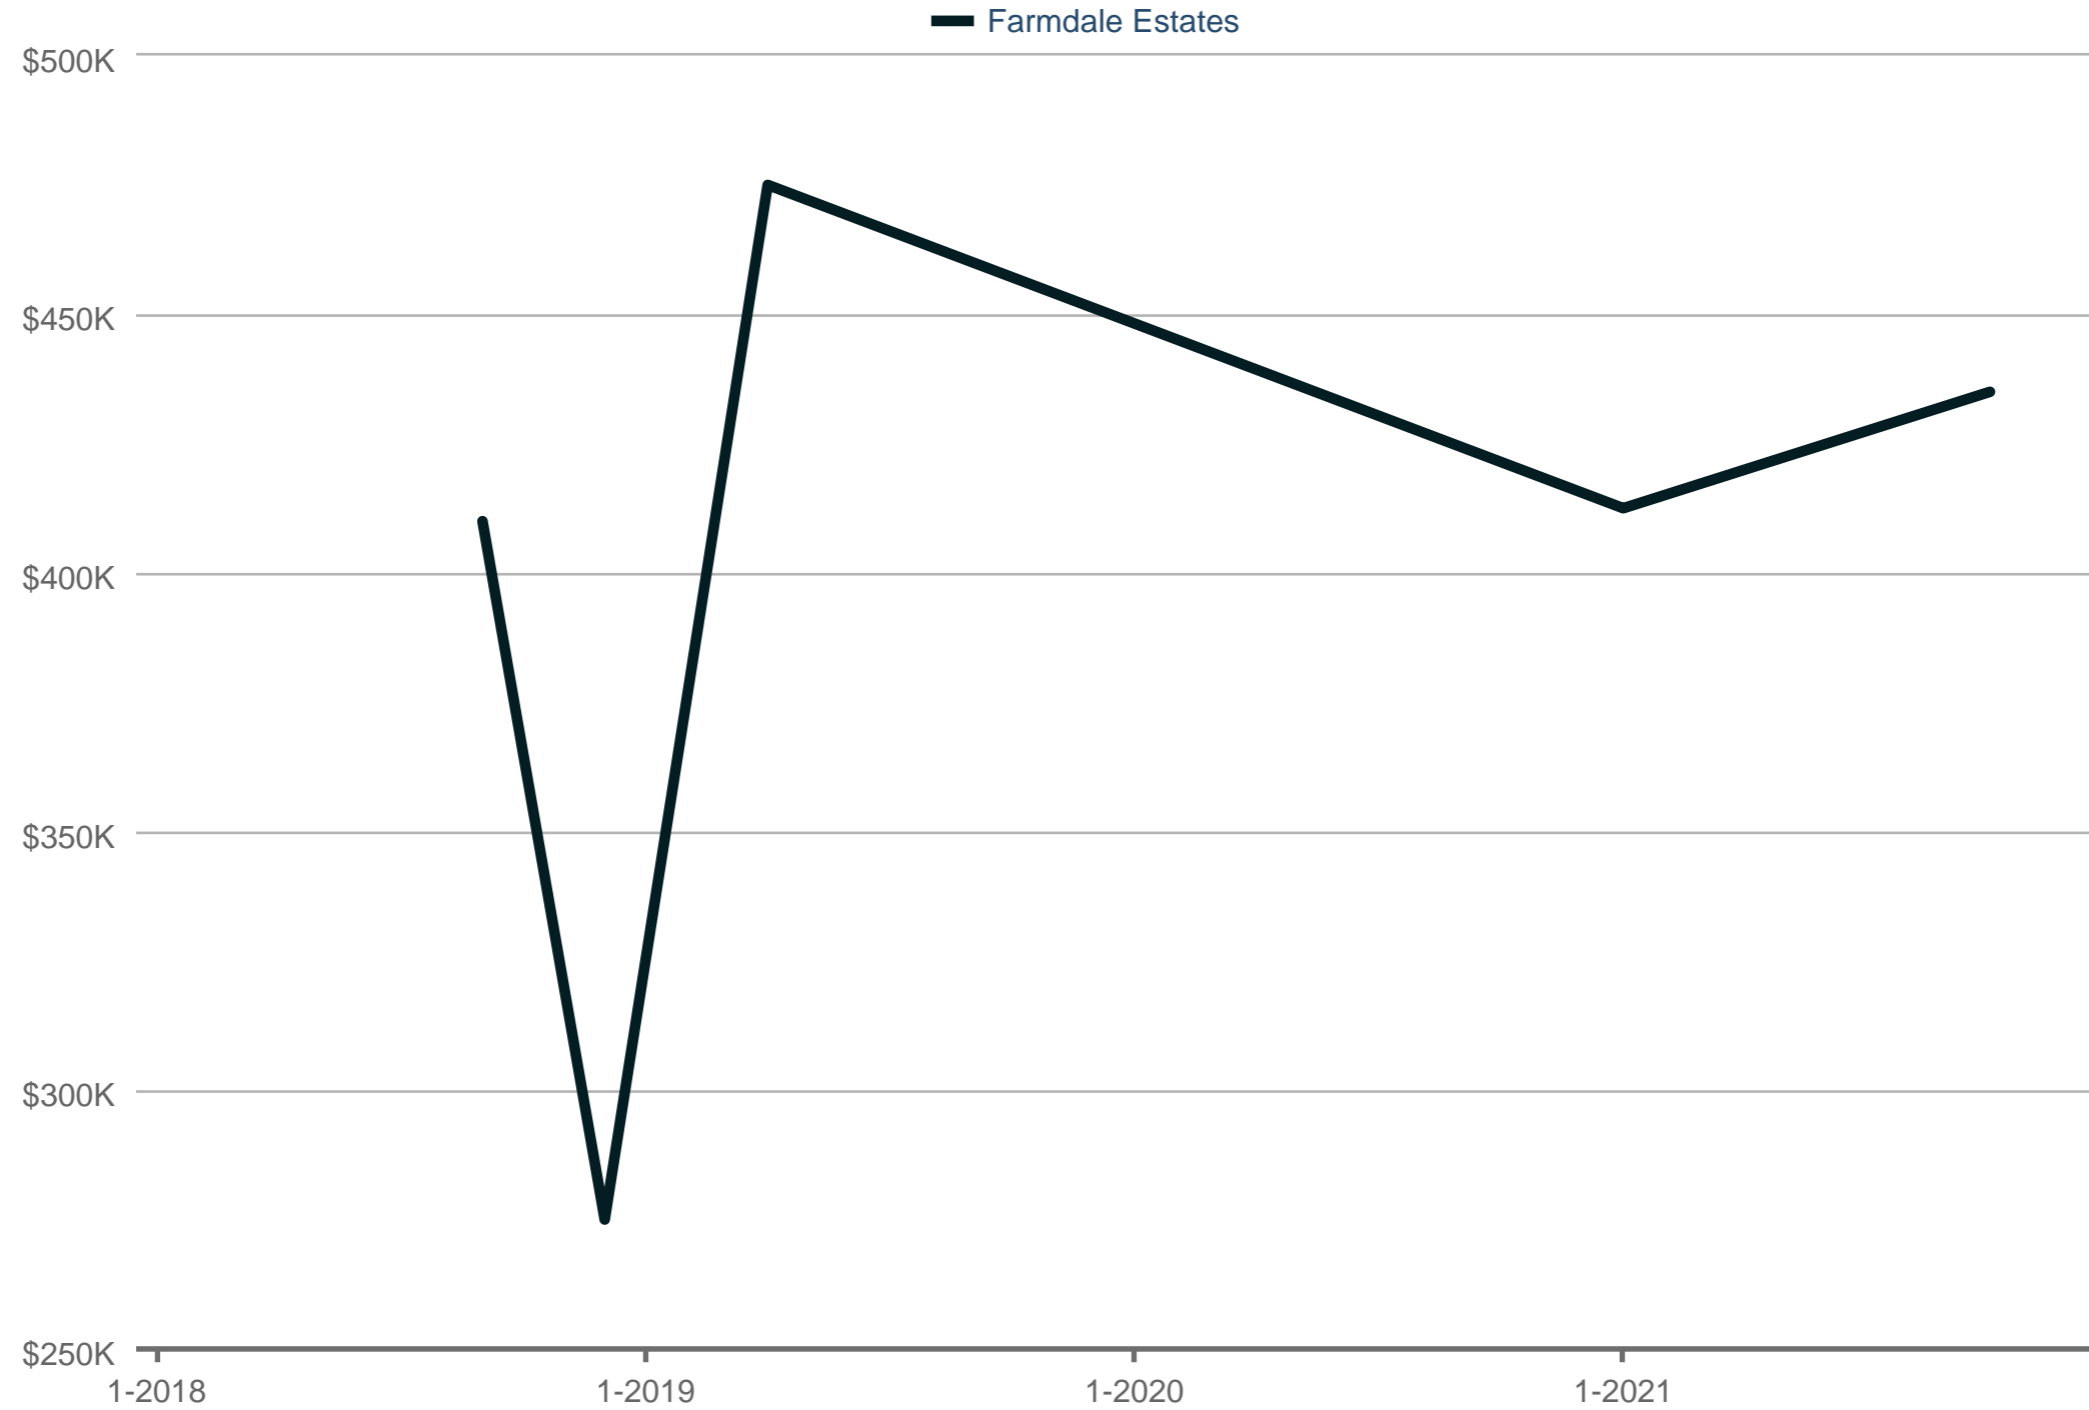

### Average Sales Price

Farmdale Estates

Each data point is one month of activity. Data is from January 26, 2022.