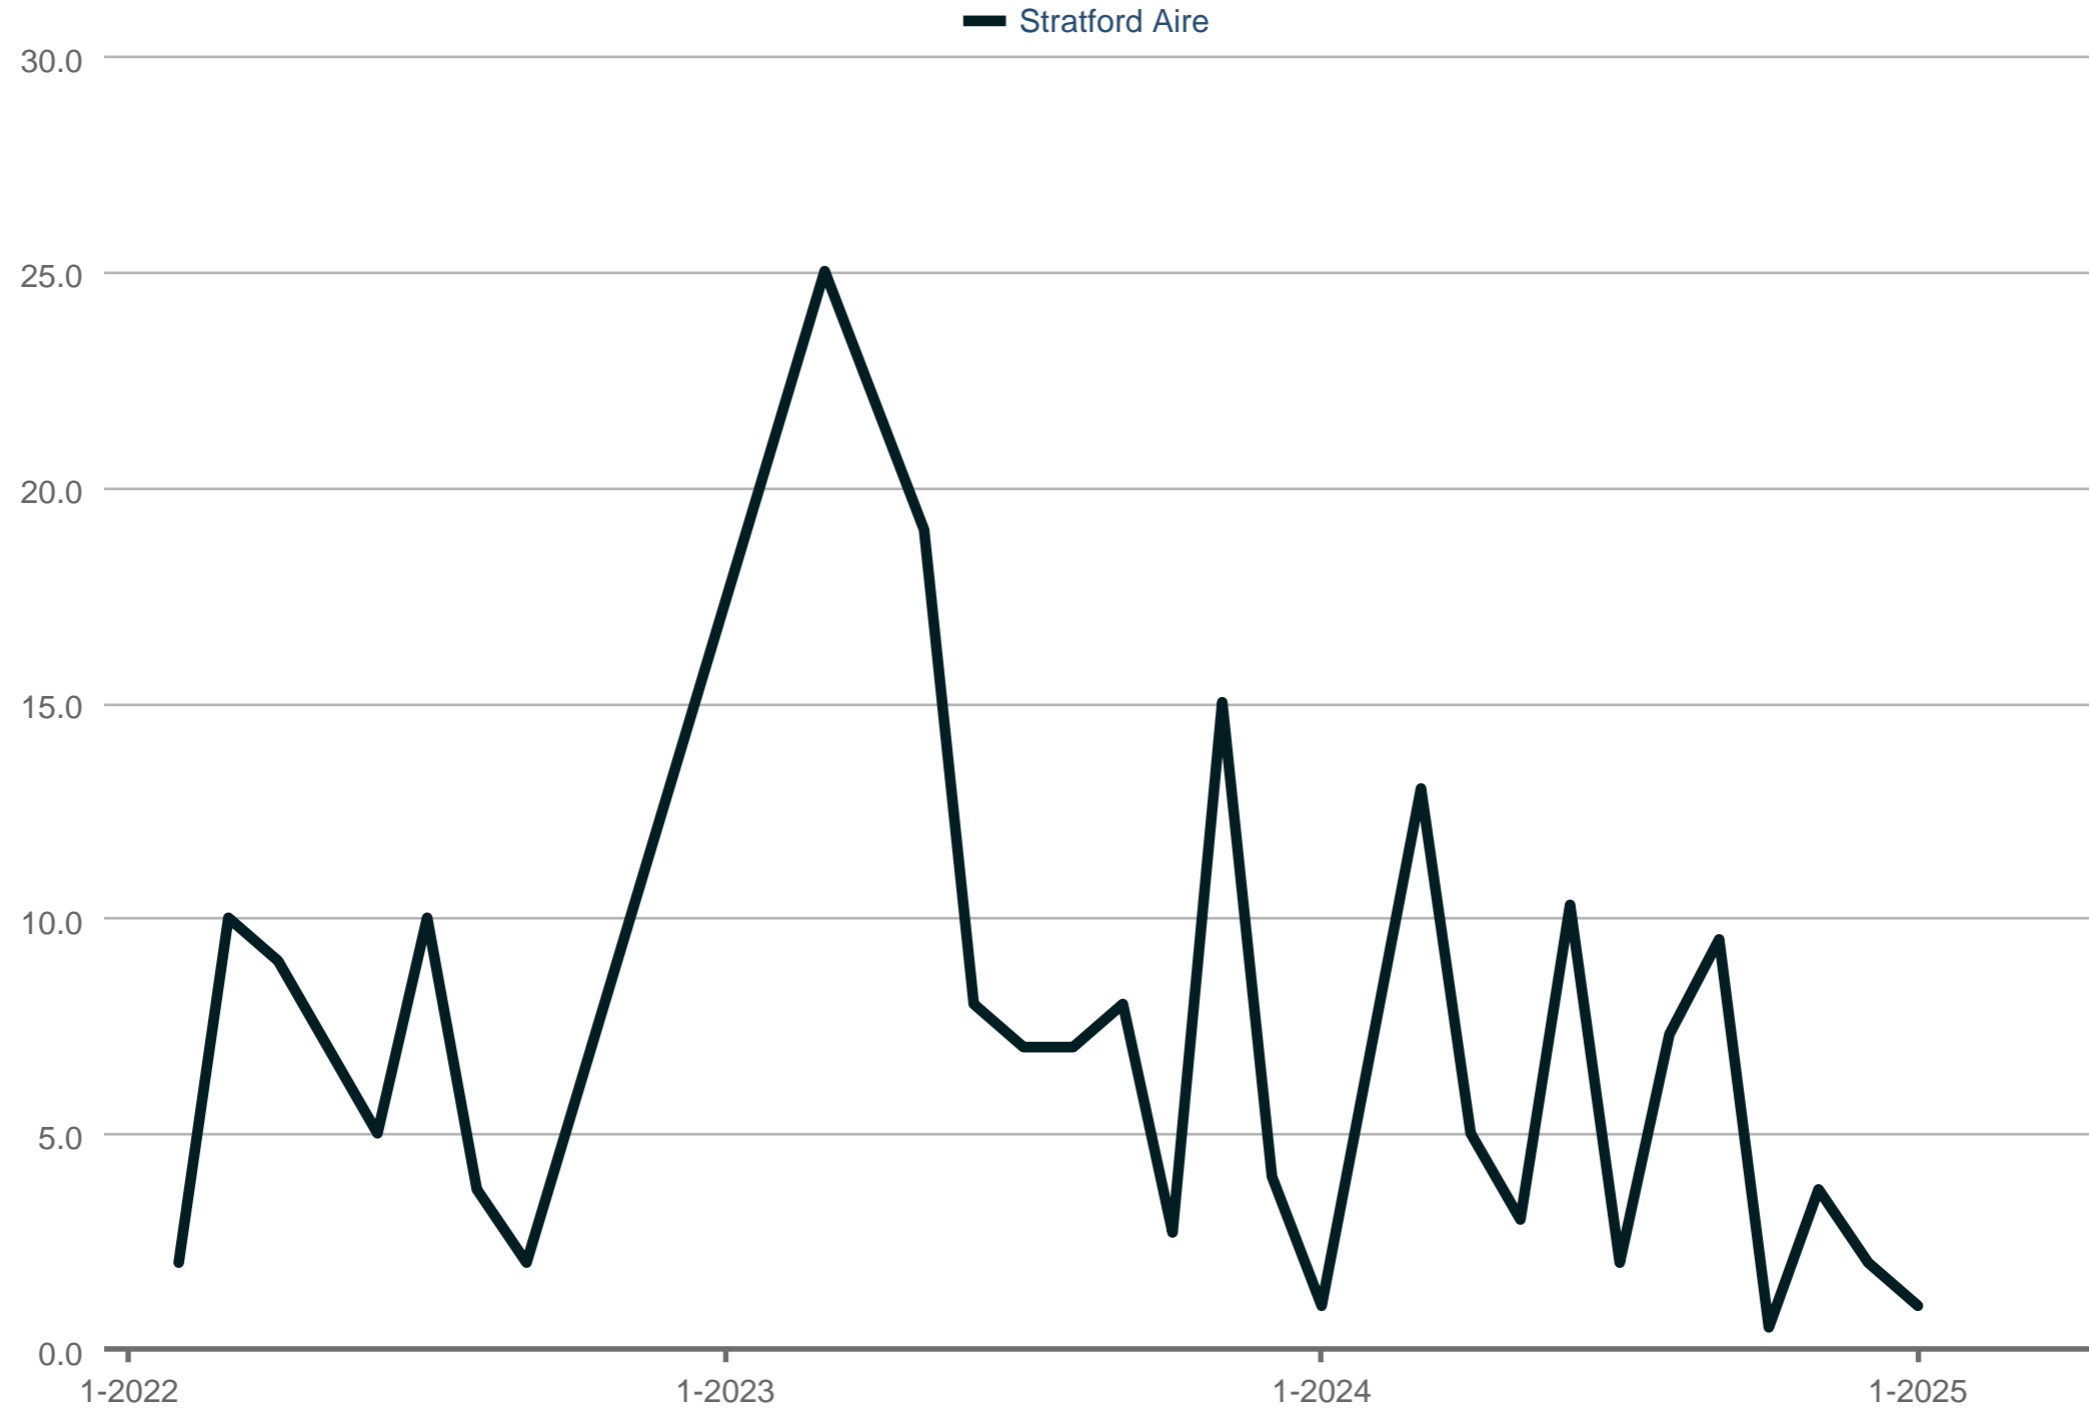

Showings Per Listing

Stratford Aire

Each data point is one month of activity. Data is from May 17, 2025.