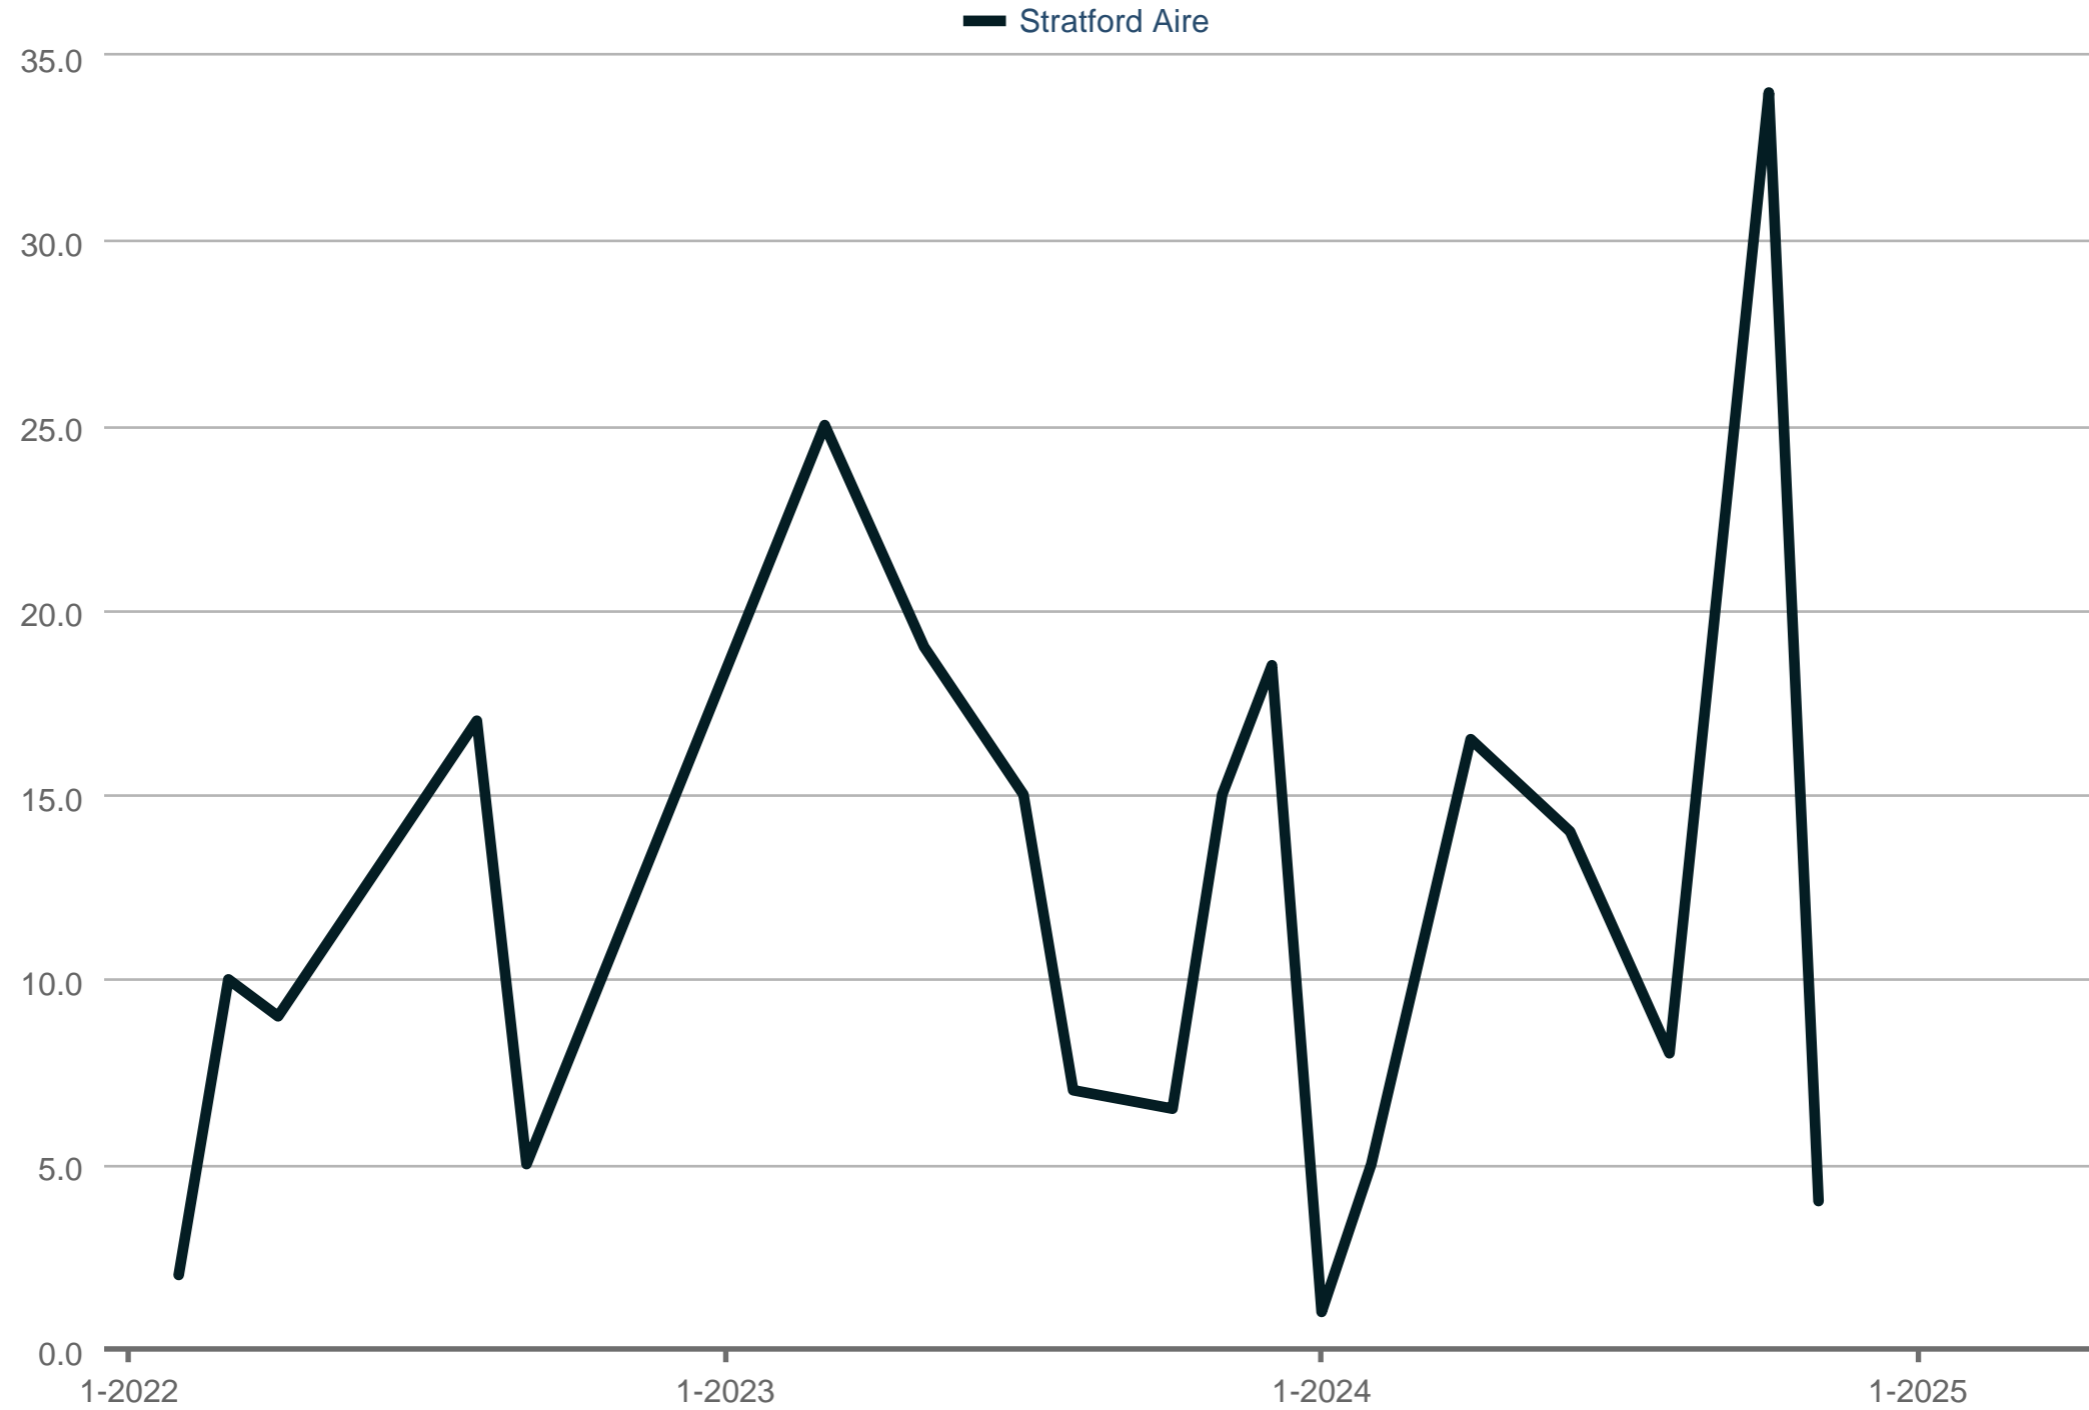

Average Showings to Pending

Stratford Aire

Each data point is one month of activity. Data is from May 17, 2025.