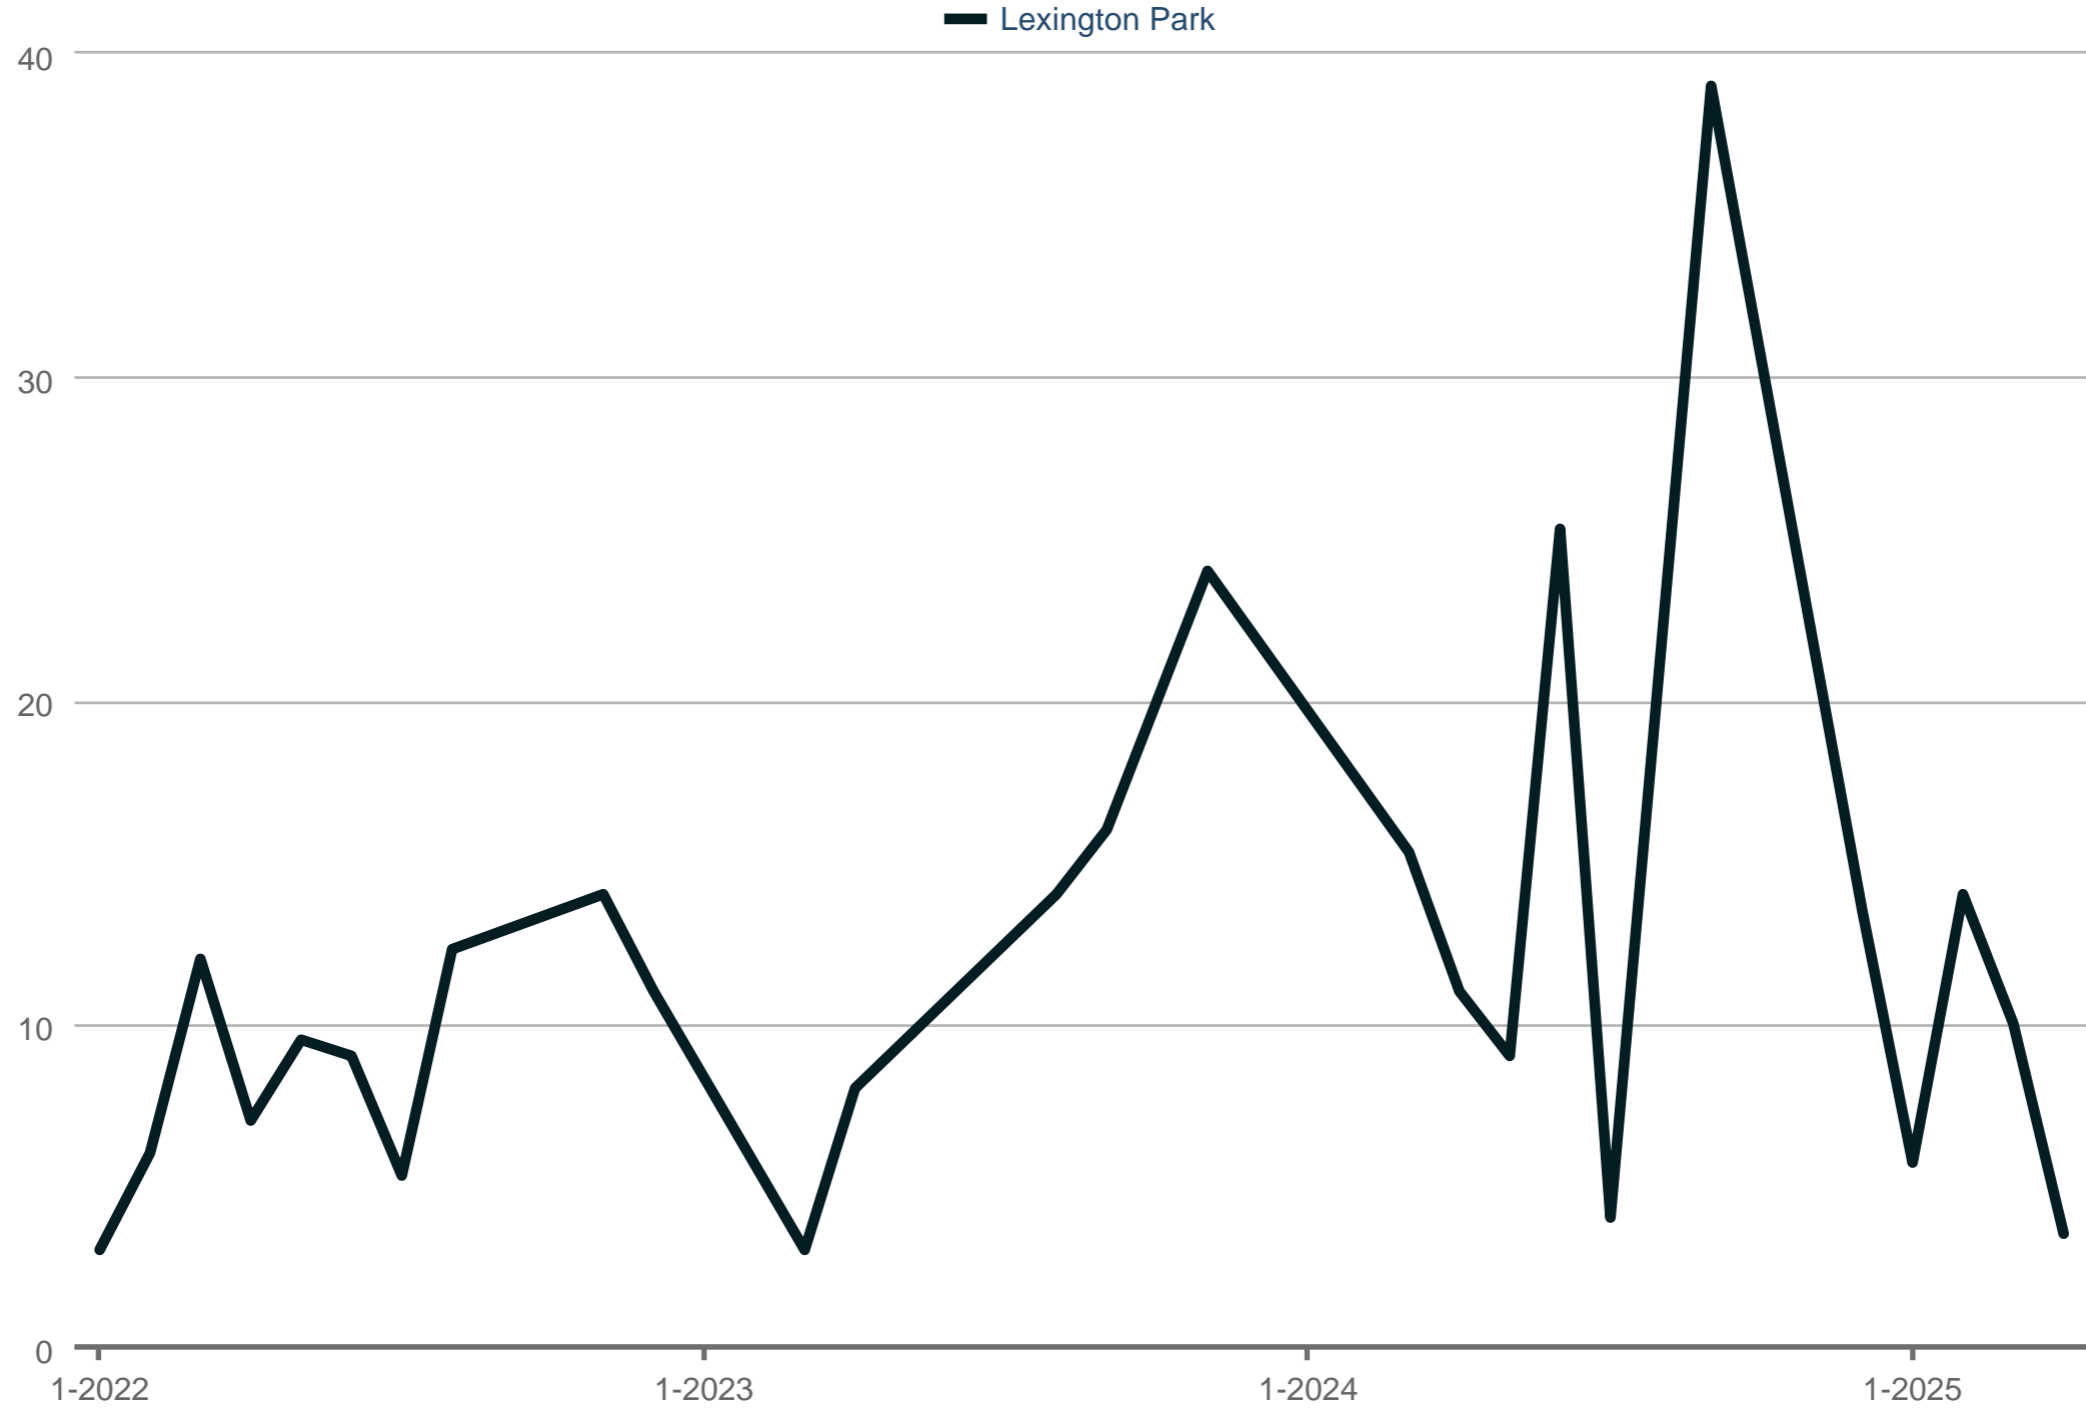

### Average Showings to Pending

Lexington Park

Each data point is one month of activity. Data is from May 17, 2025.