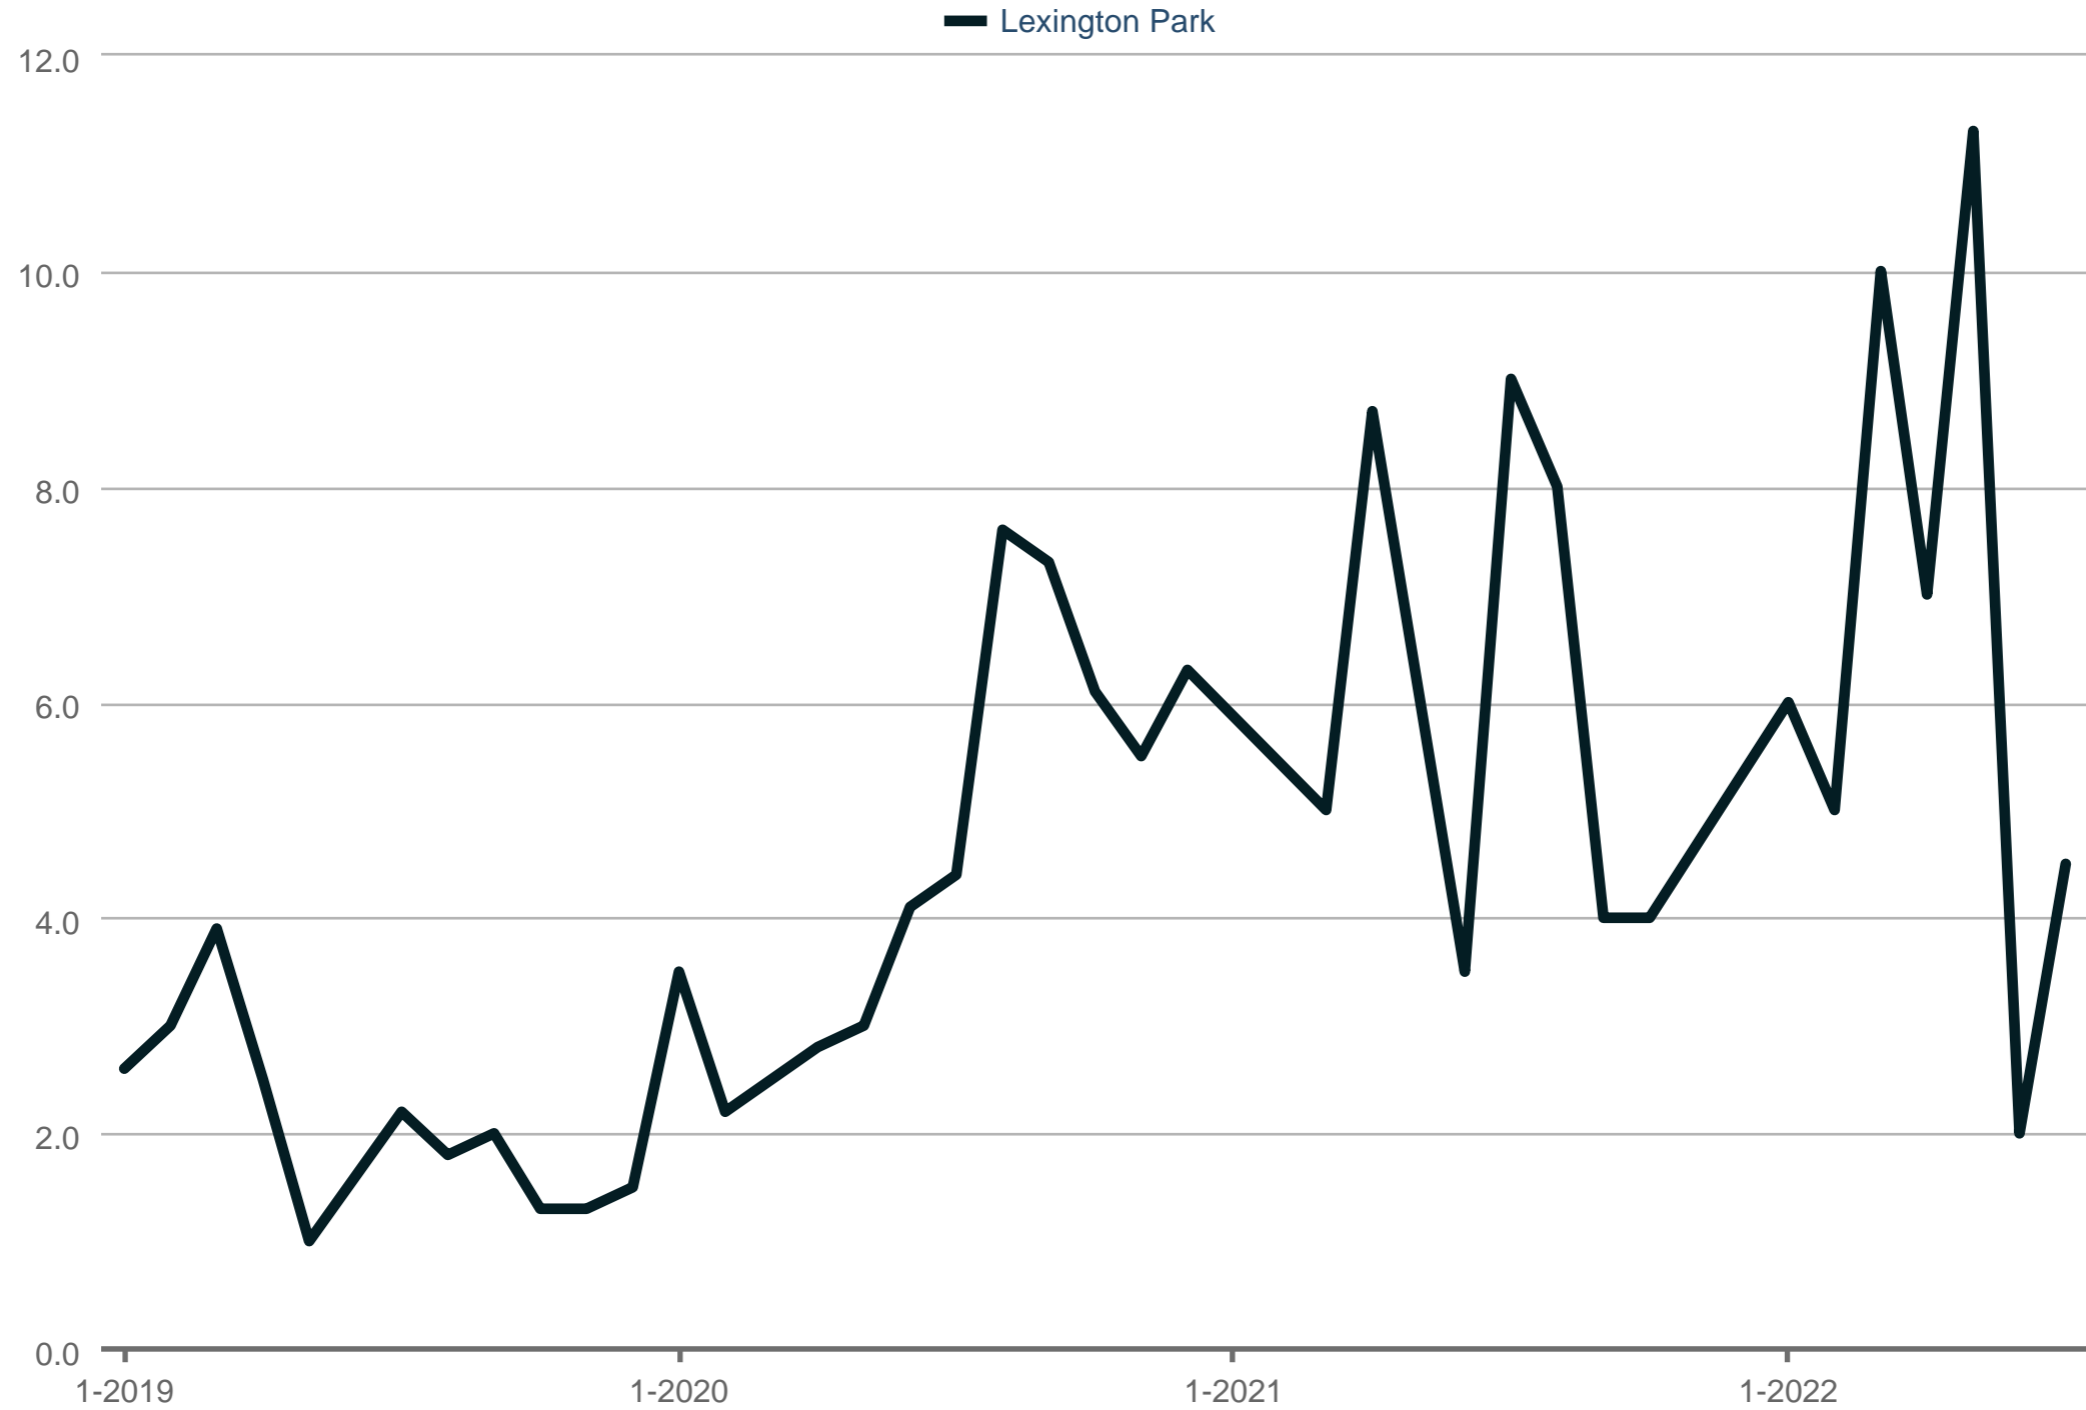

Showings Per Listing

Lexington Park

Each data point is one month of activity. Data is from August 15, 2022.