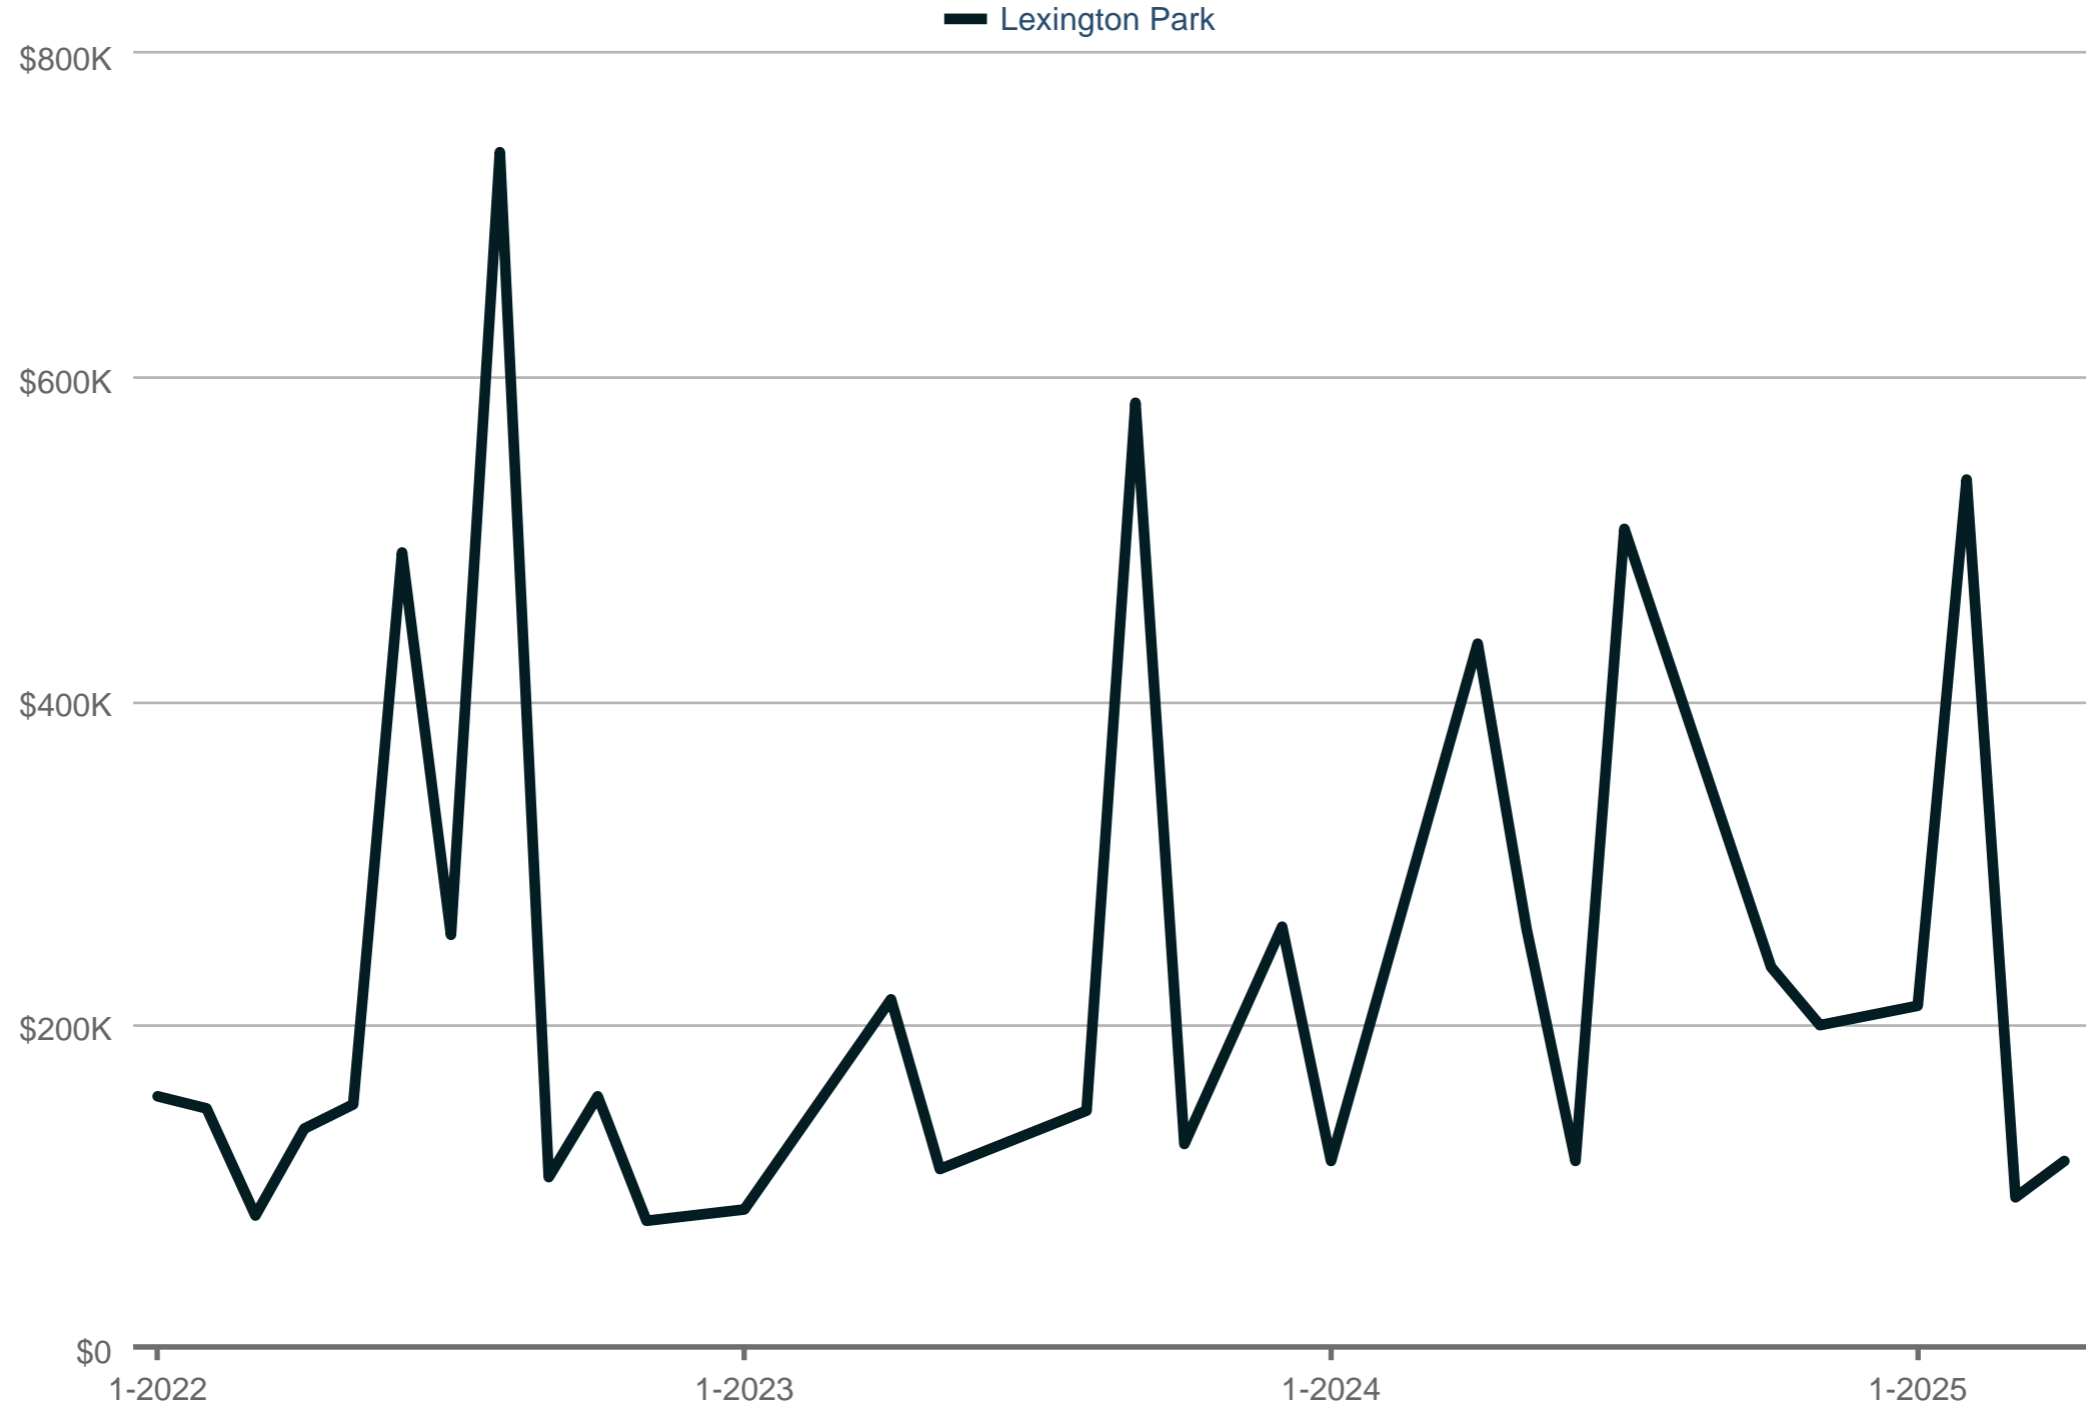

Dollar Volume of Closed Sales

Lexington Park

Each data point is one month of activity. Data is from May 17, 2025.