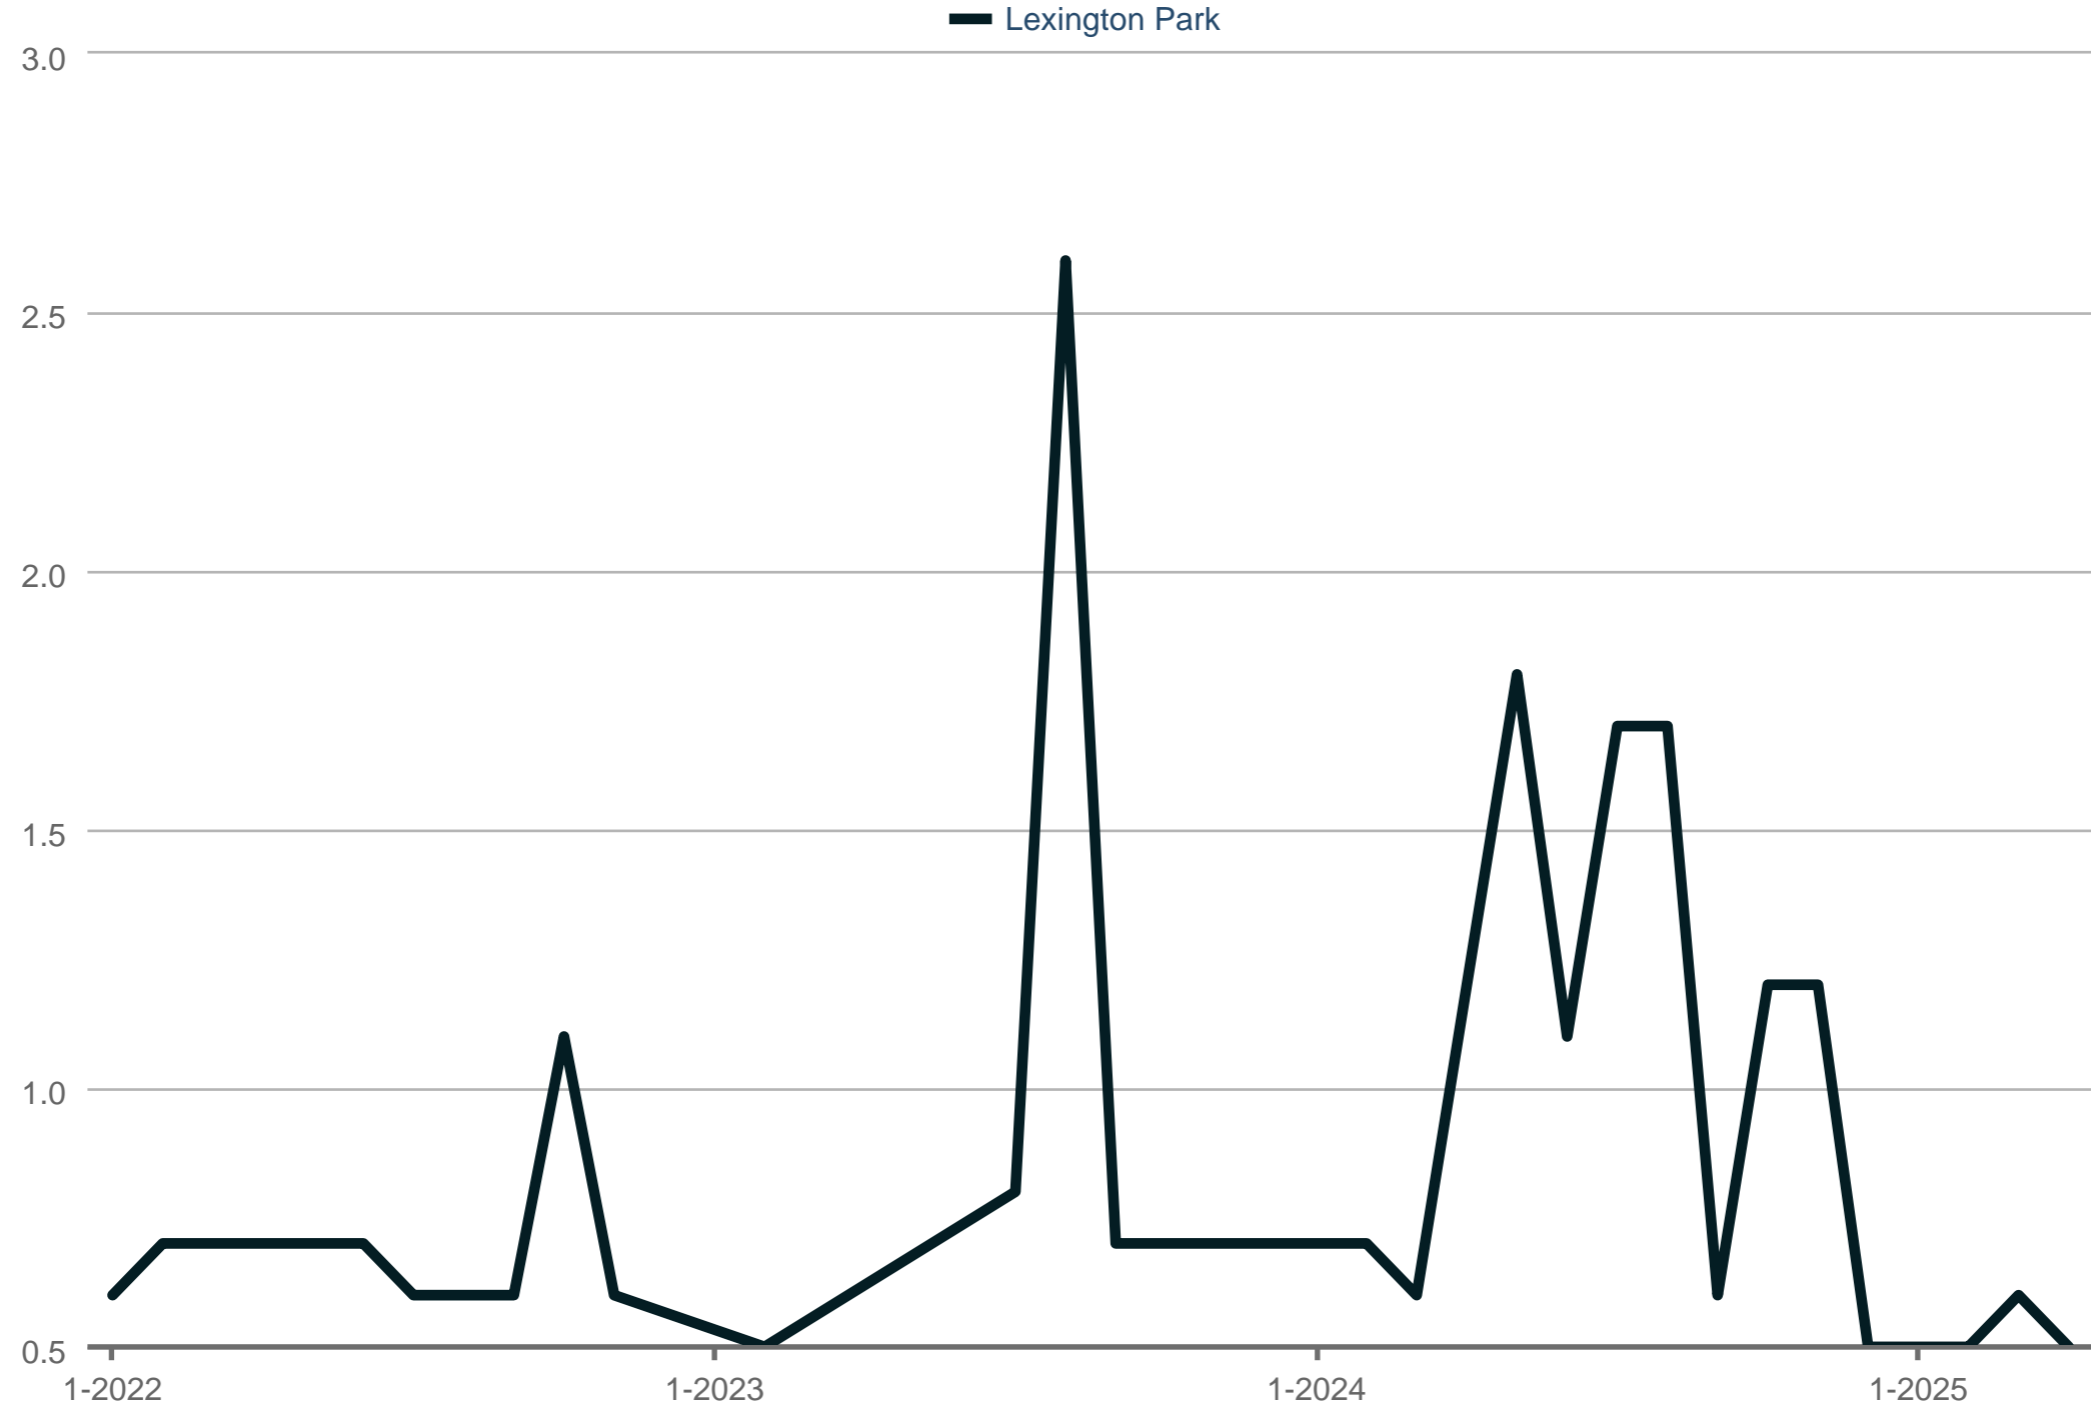

Months Supply of Homes for Sale

Lexington Park

Each data point is one month of activity. Data is from May 17, 2025.