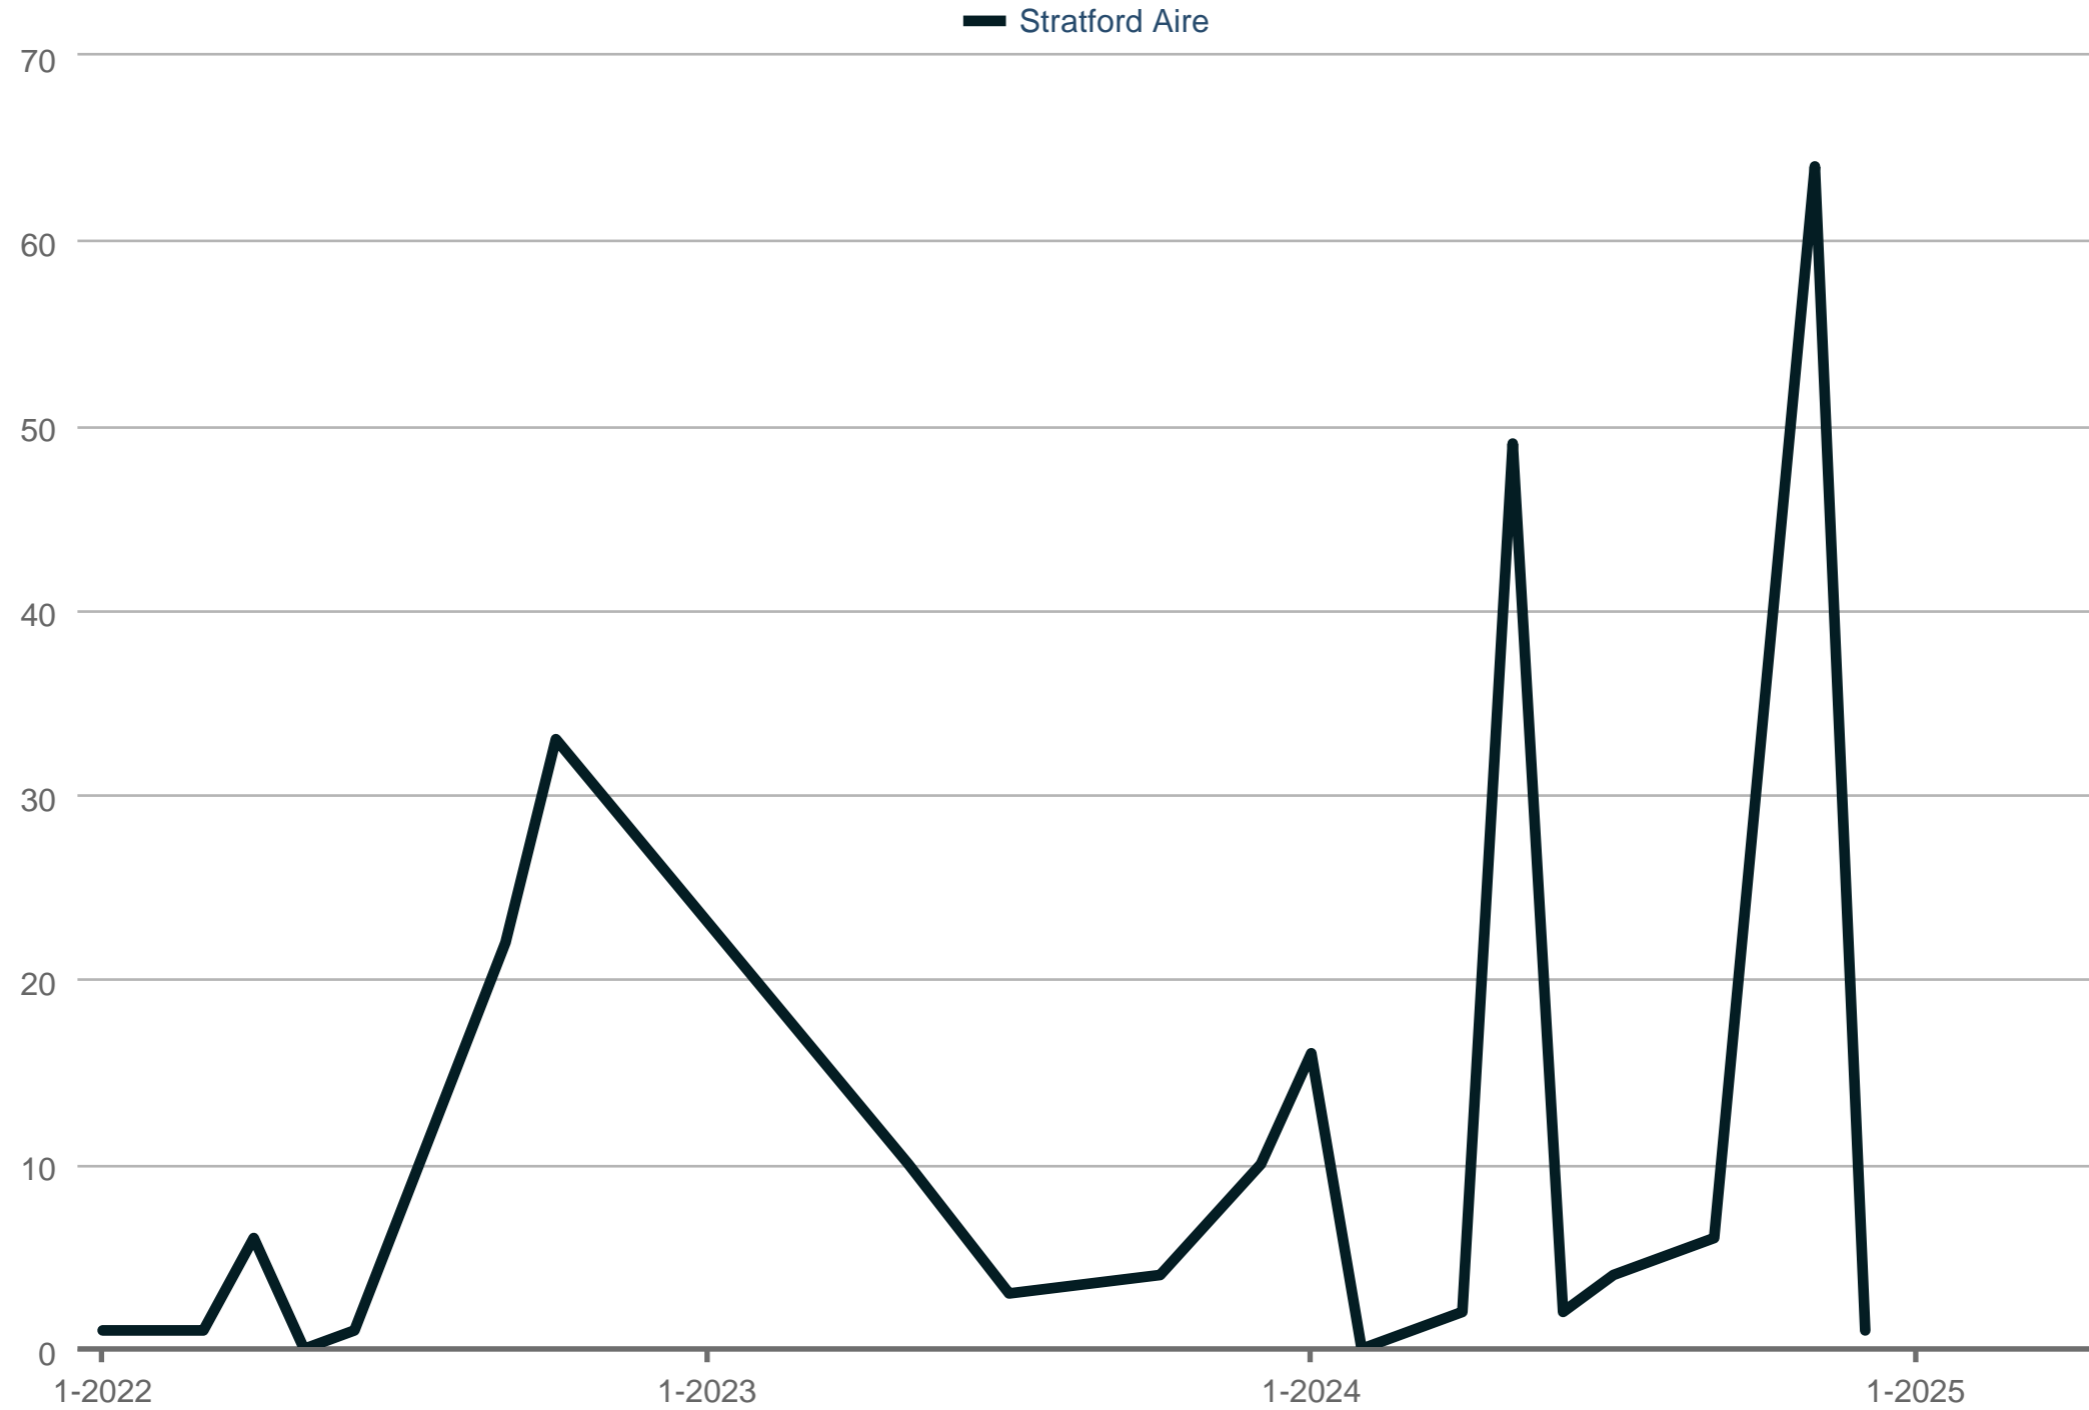

Average Days on Market

Stratford Aire

Each data point is one month of activity. Data is from May 17, 2025.