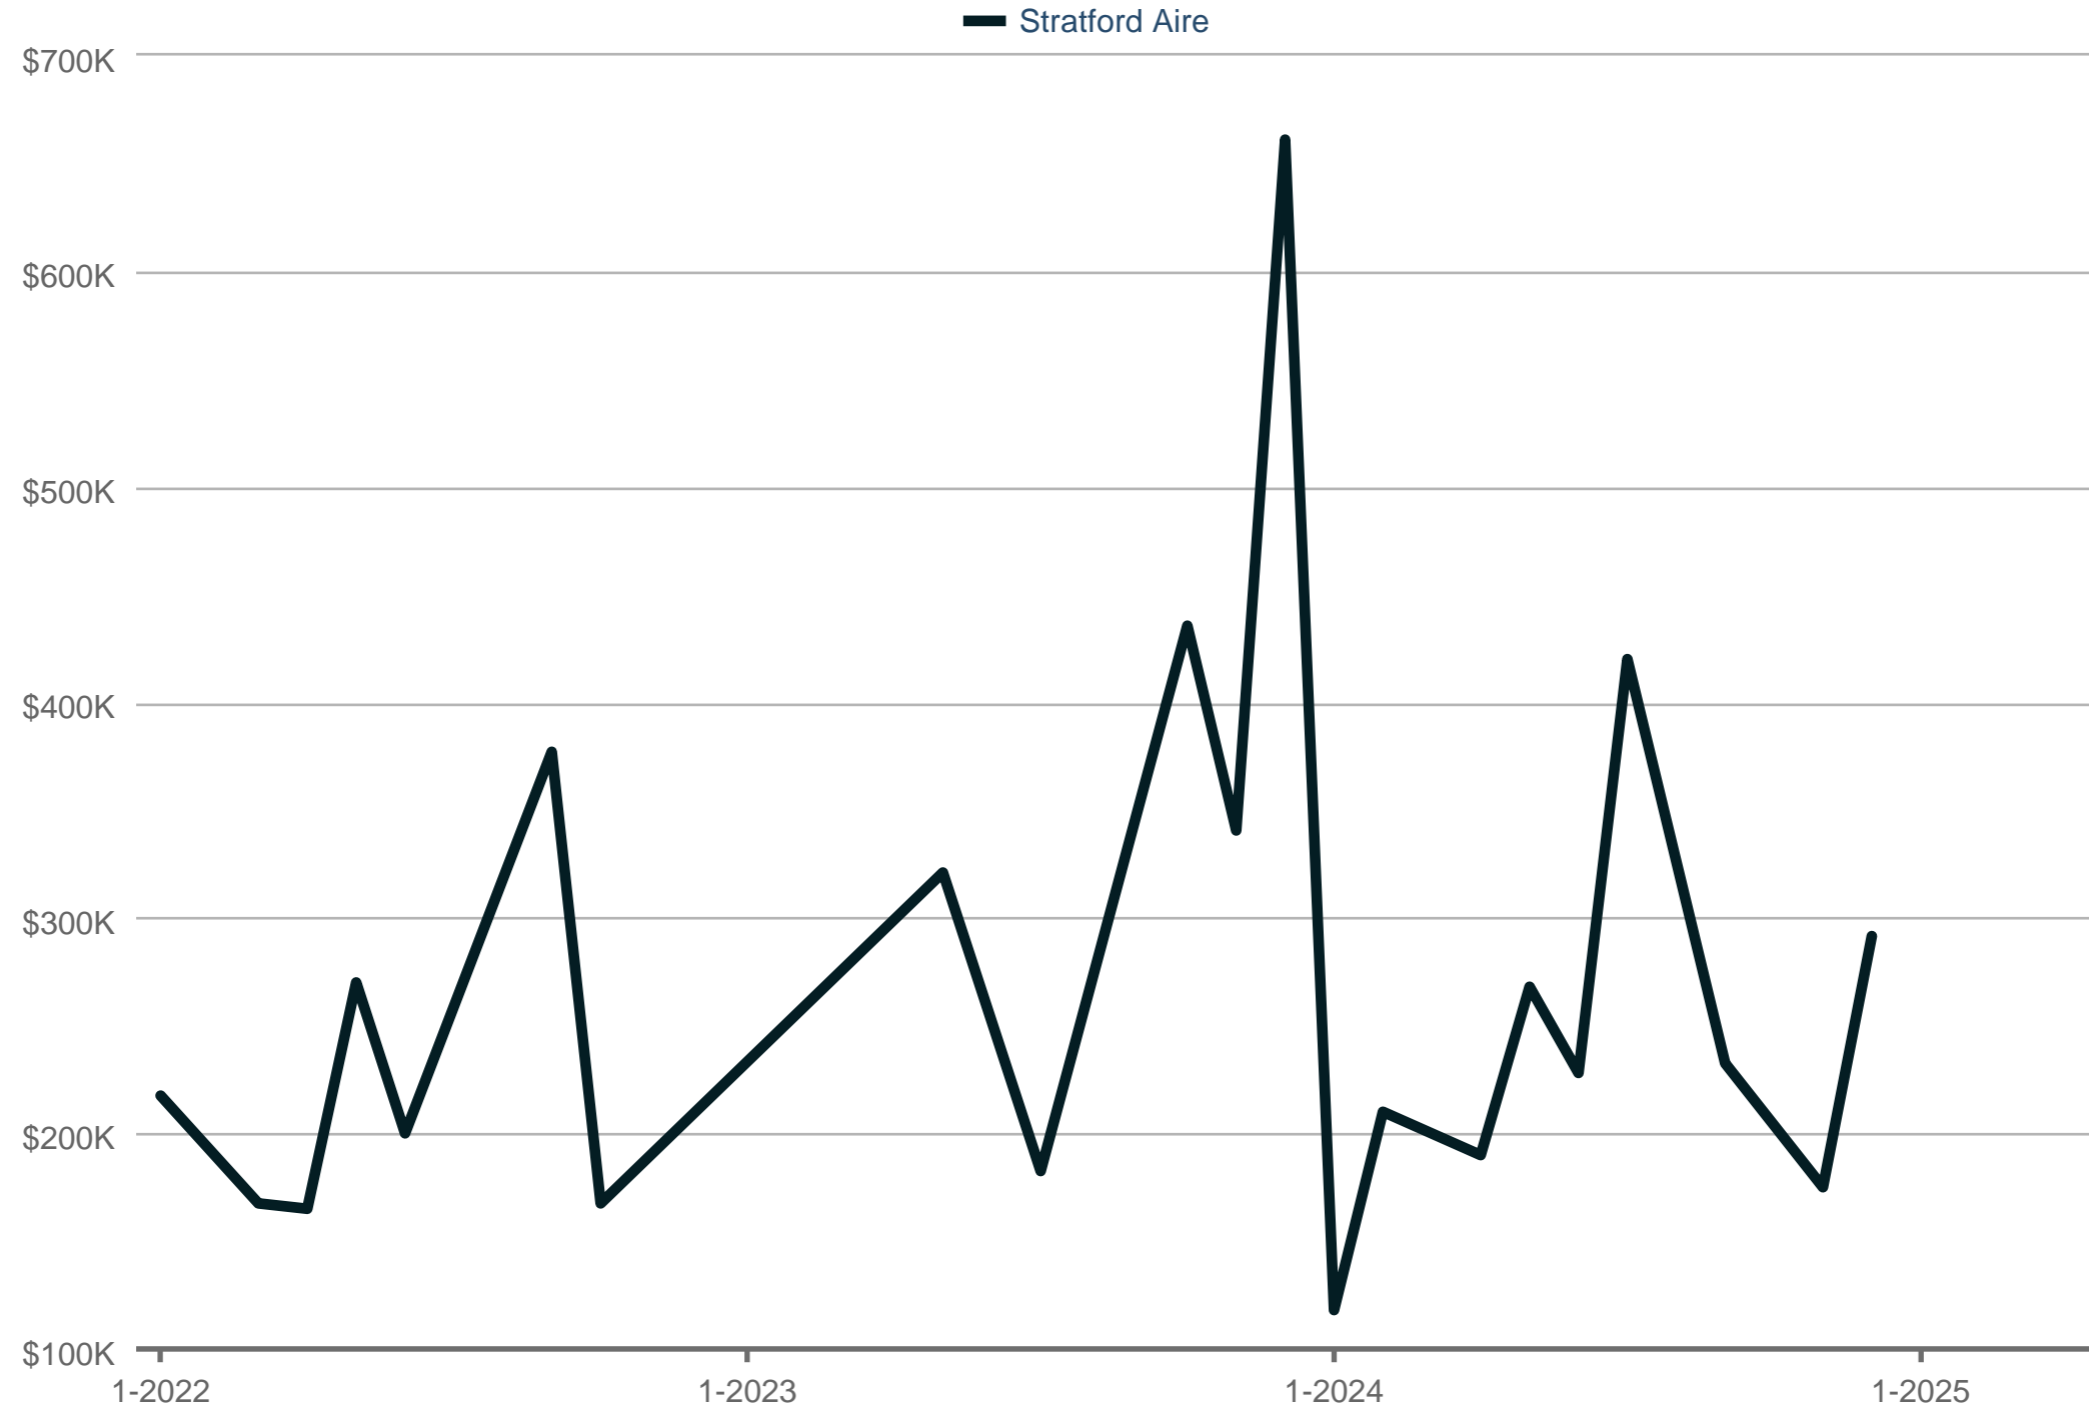

Dollar Volume of Closed Sales

Stratford Aire

Each data point is one month of activity. Data is from May 17, 2025.