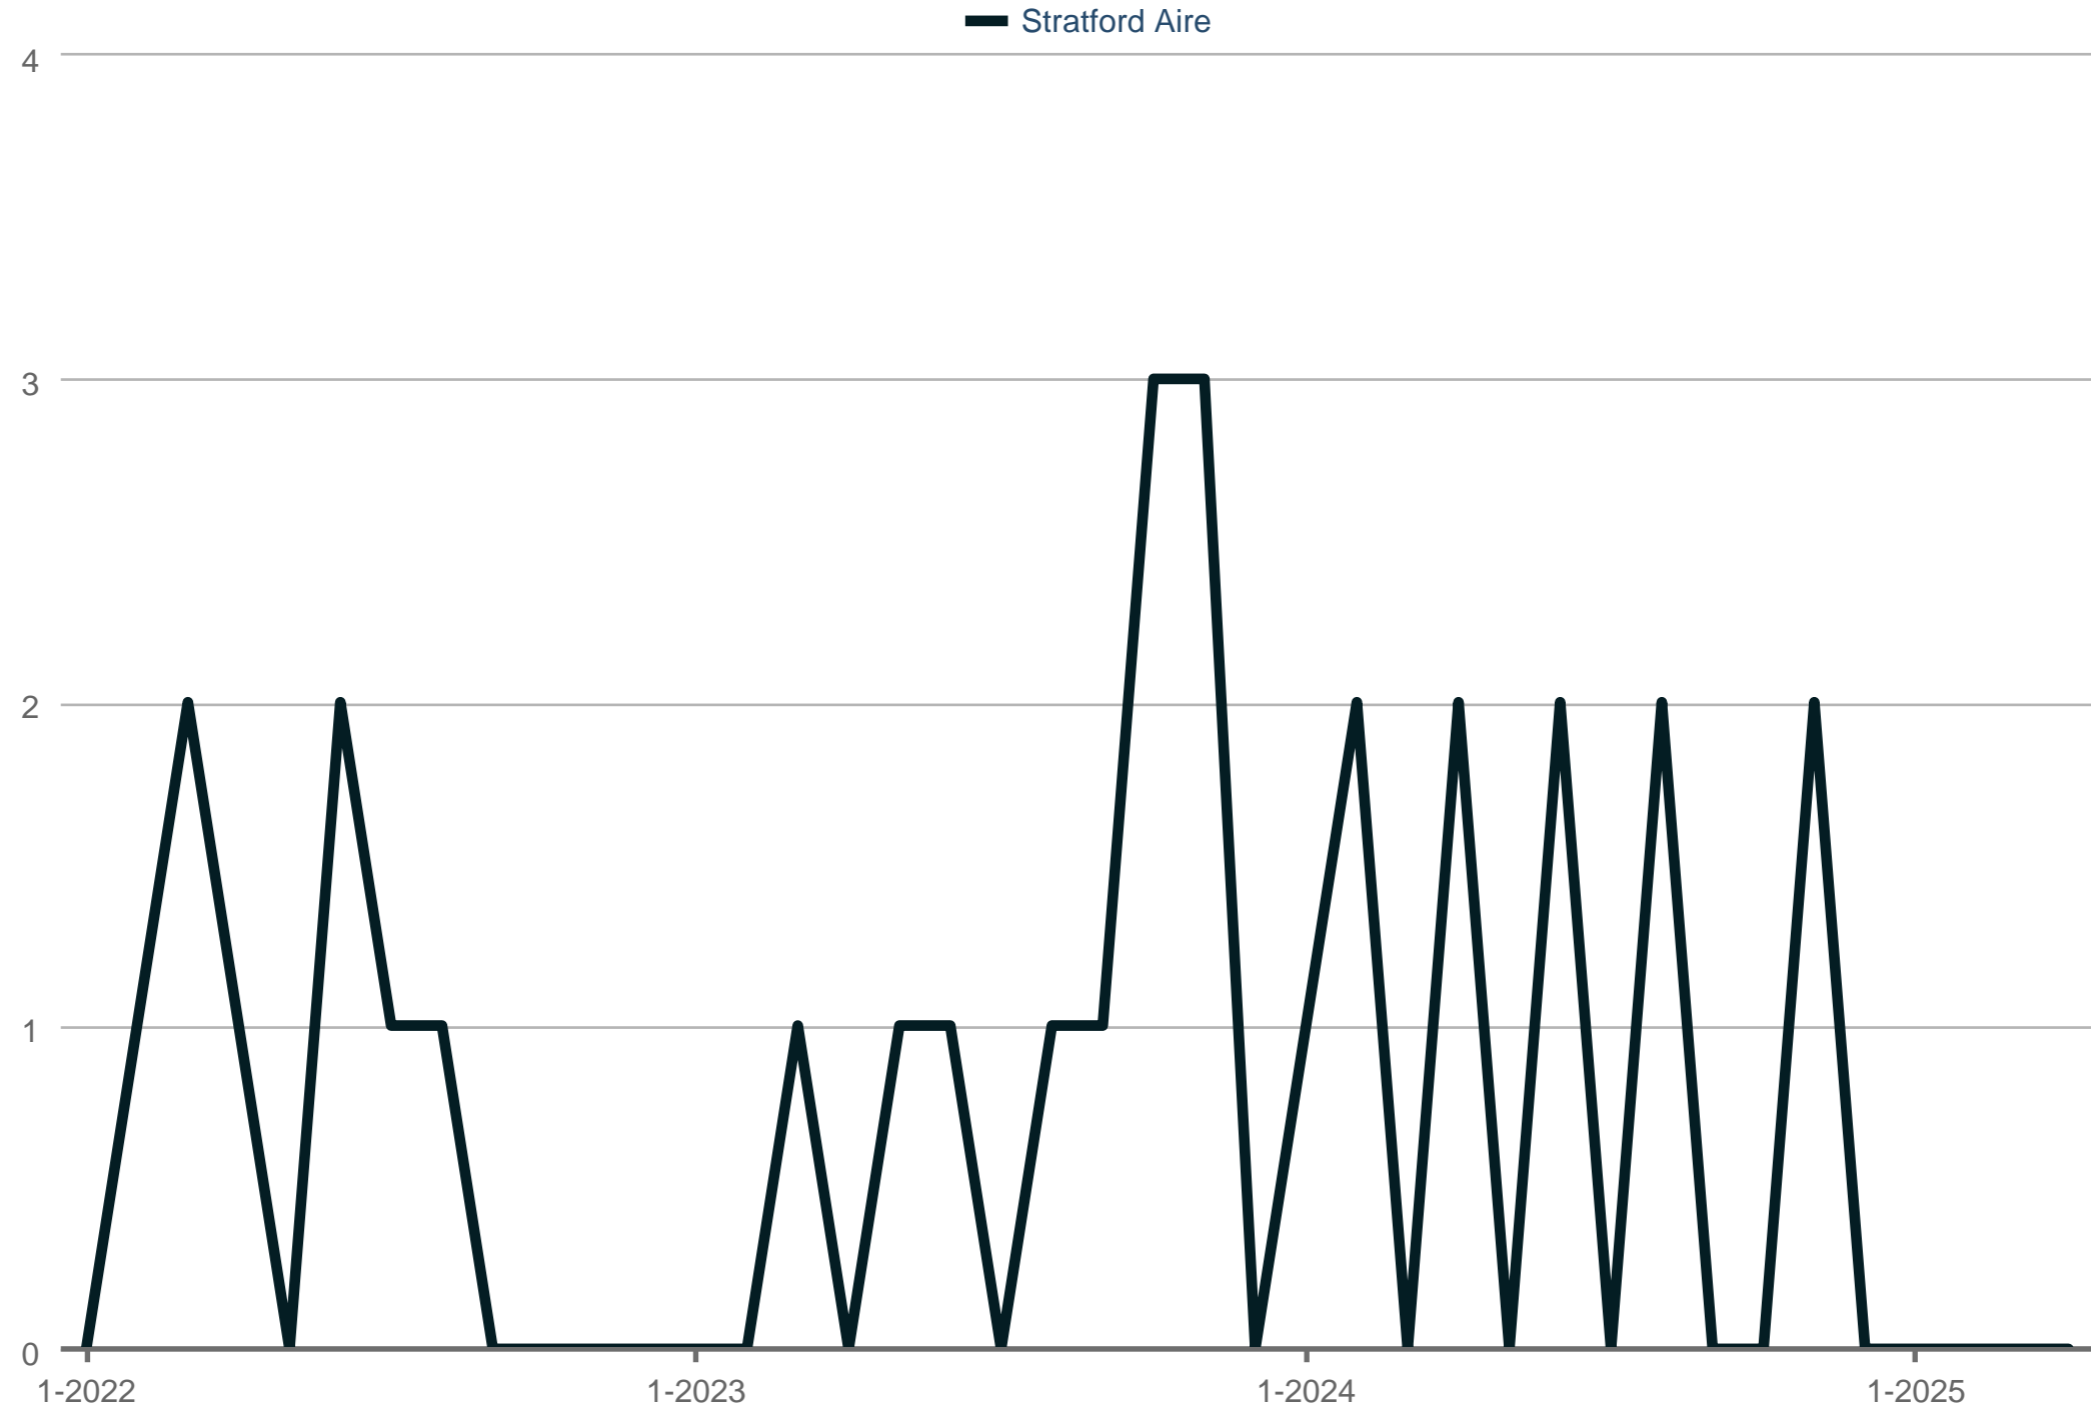

New Listings

Stratford Aire

Each data point is one month of activity. Data is from May 17, 2025.