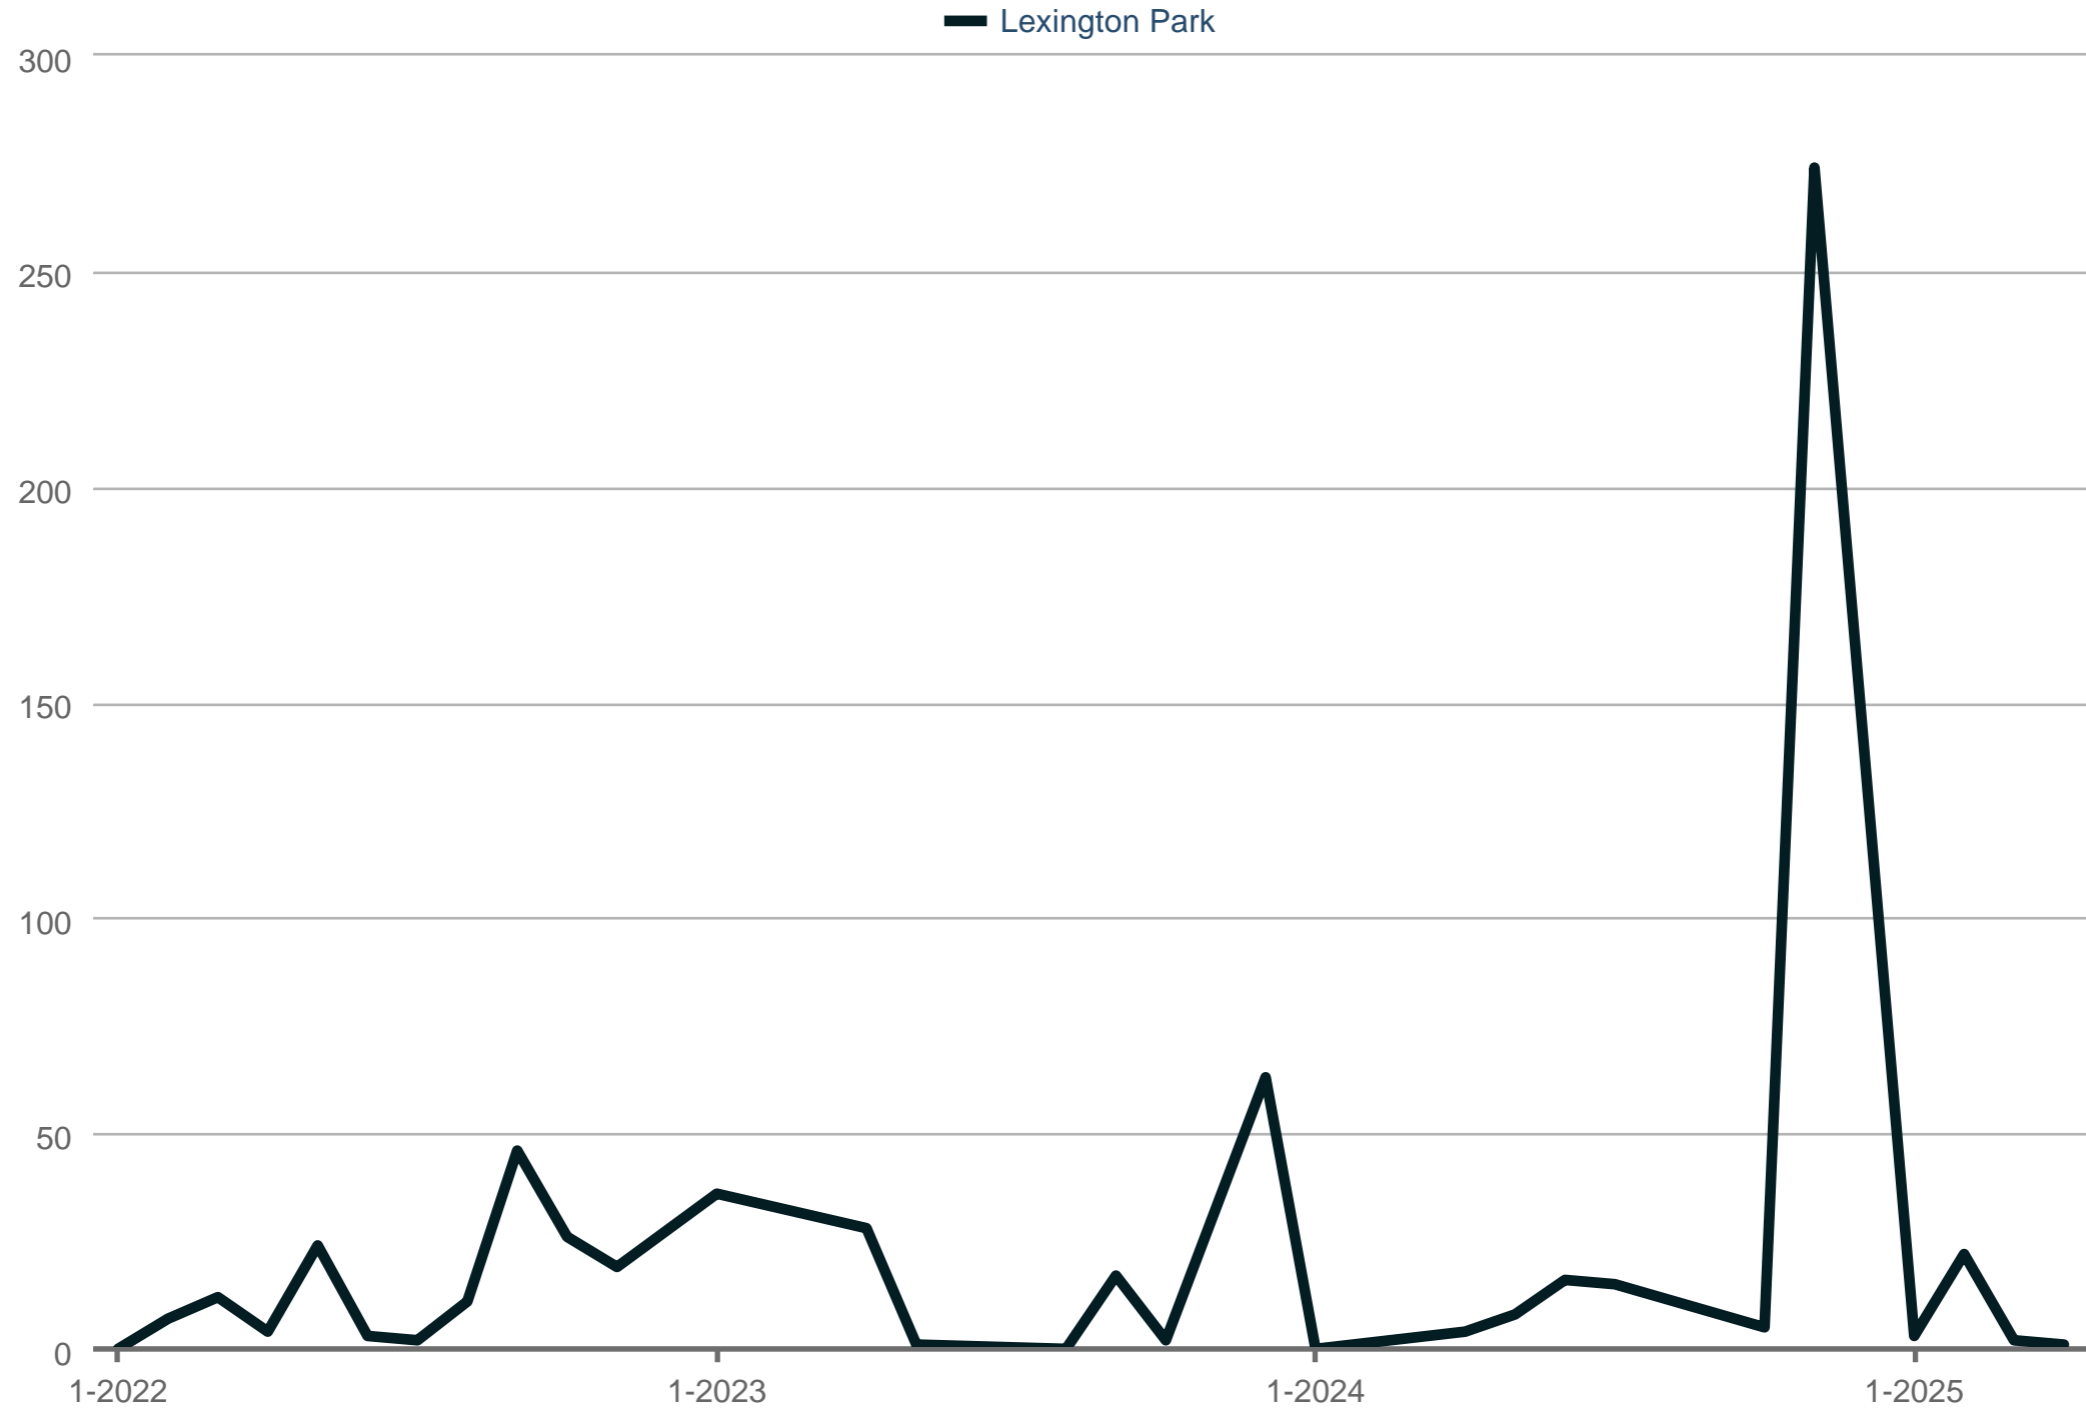

Average Days on Market

Lexington Park

Each data point is one month of activity. Data is from May 17, 2025.