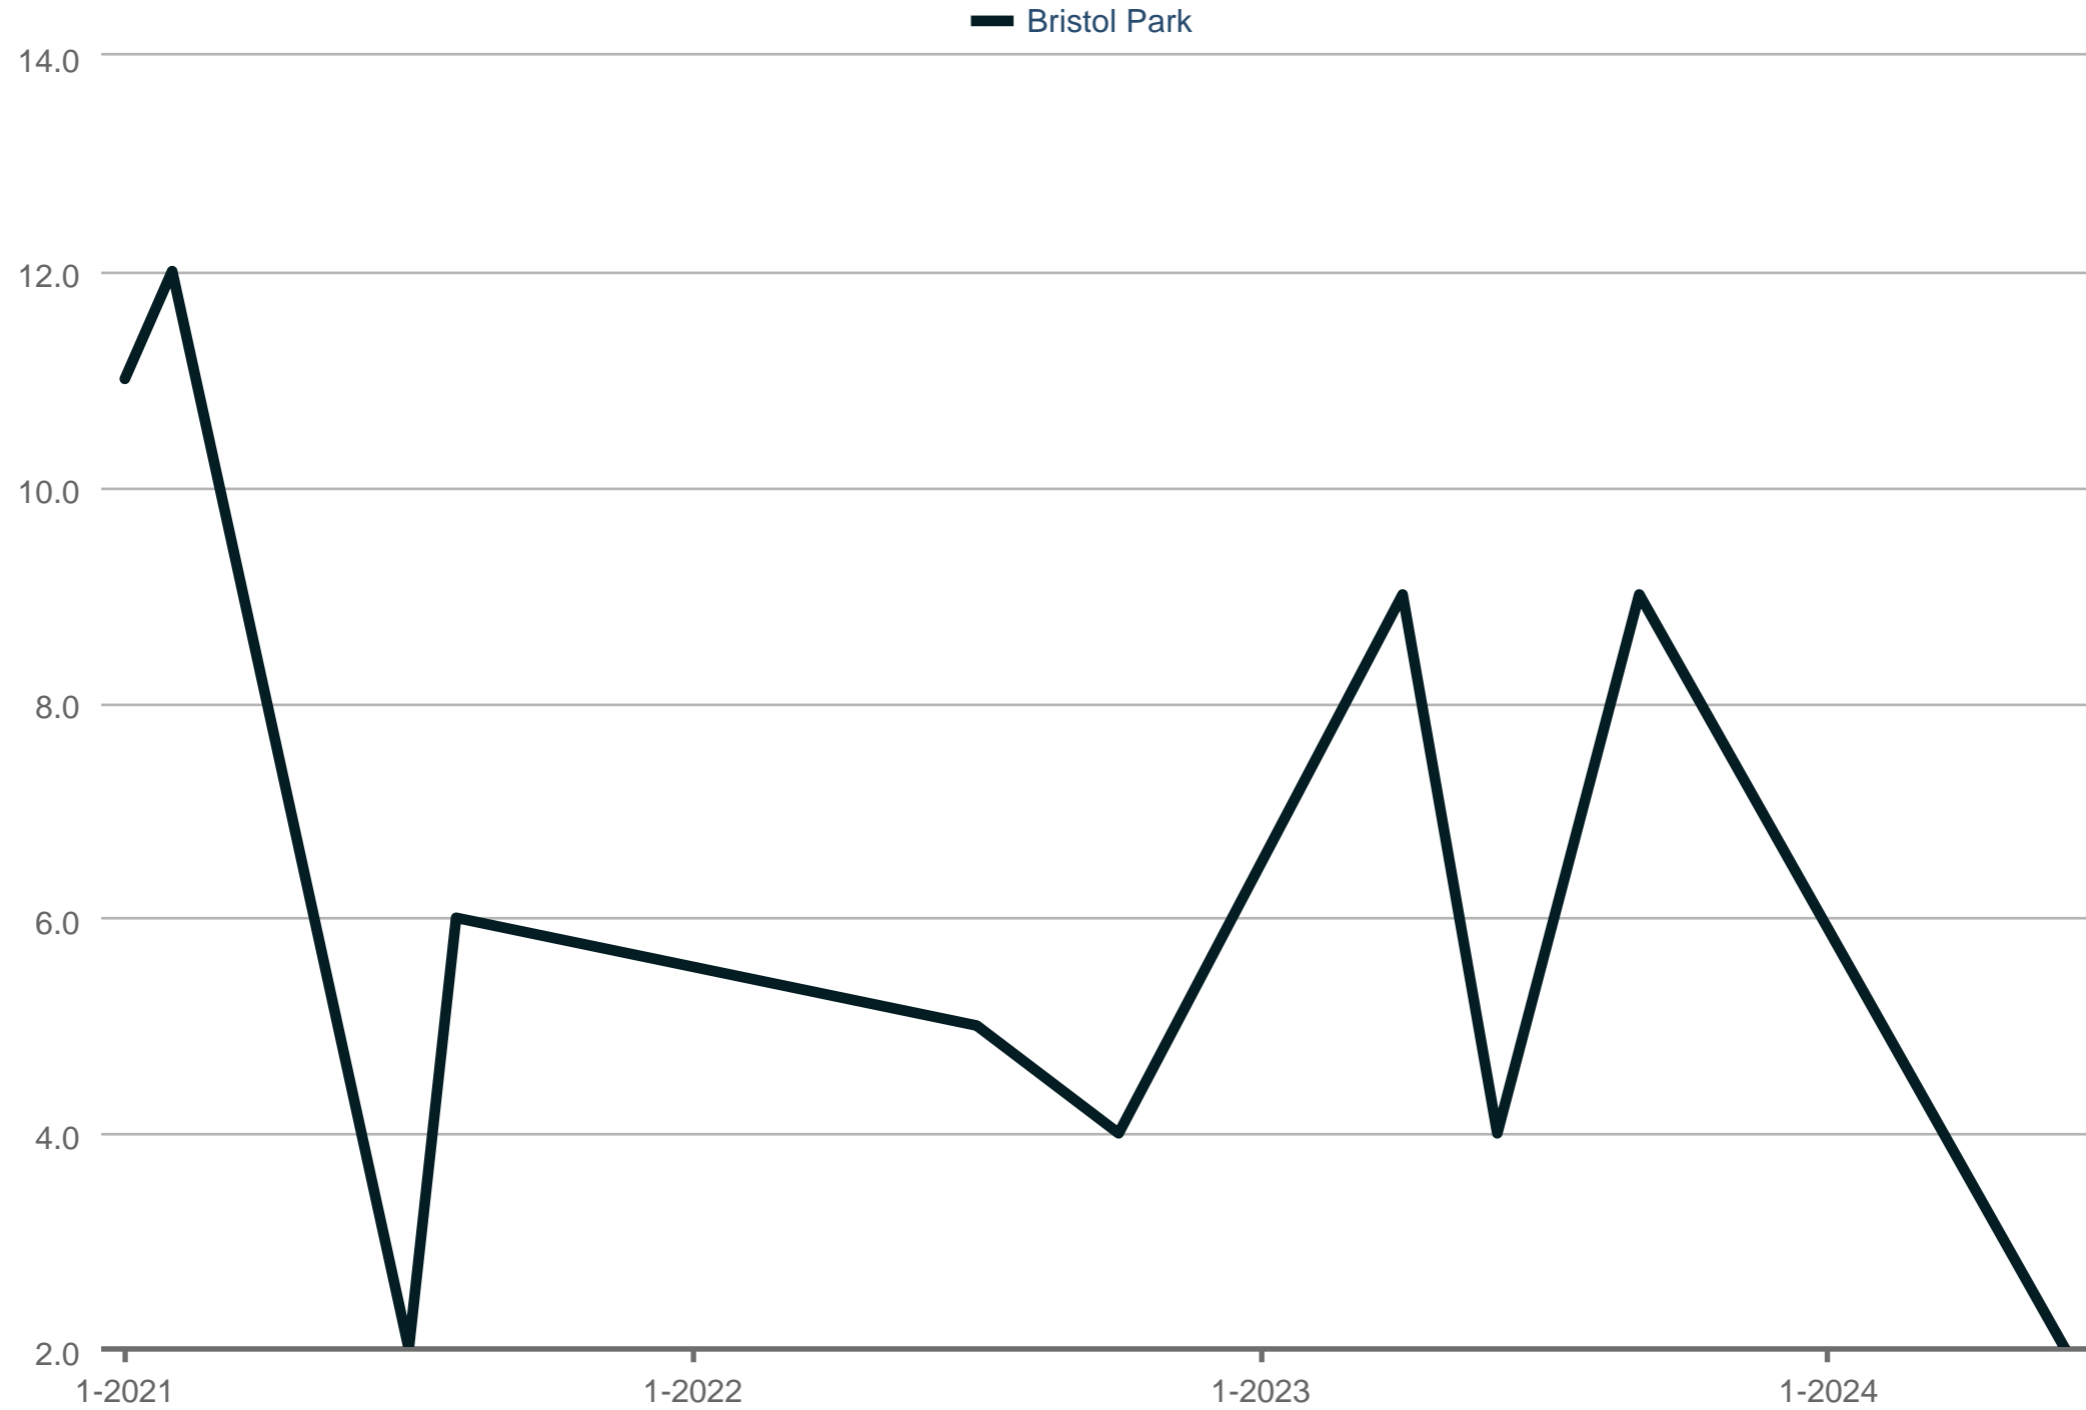

### Average Showings to Pending

Bristol Park

Each data point is one month of activity. Data is from July 27, 2024.