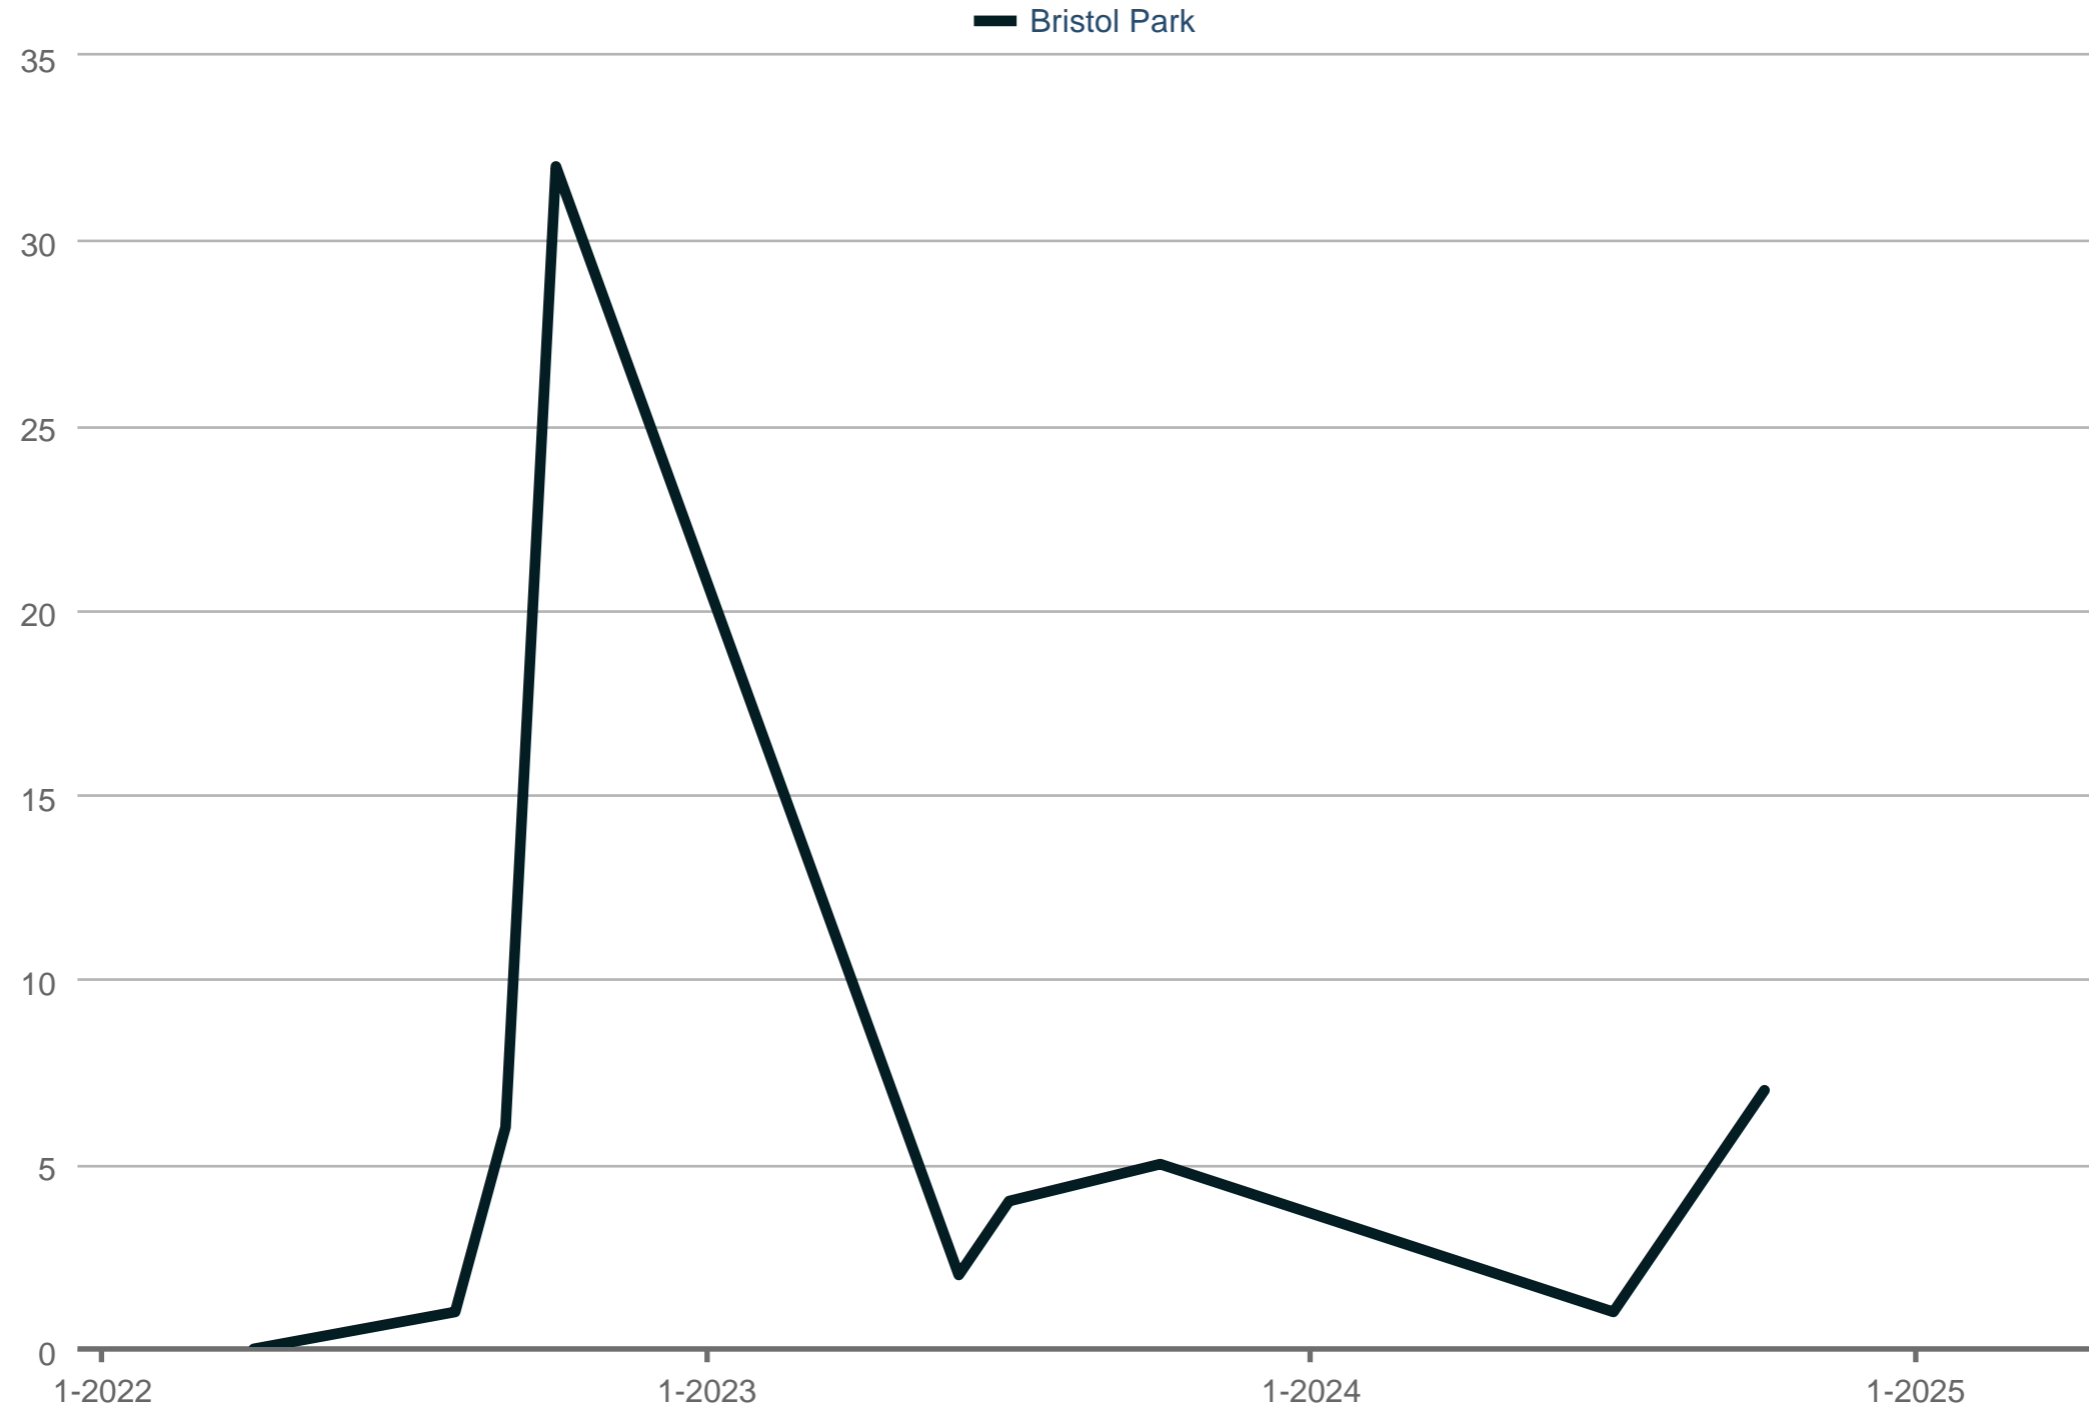

Average Days on Market

Bristol Park

Each data point is one month of activity. Data is from May 17, 2025.