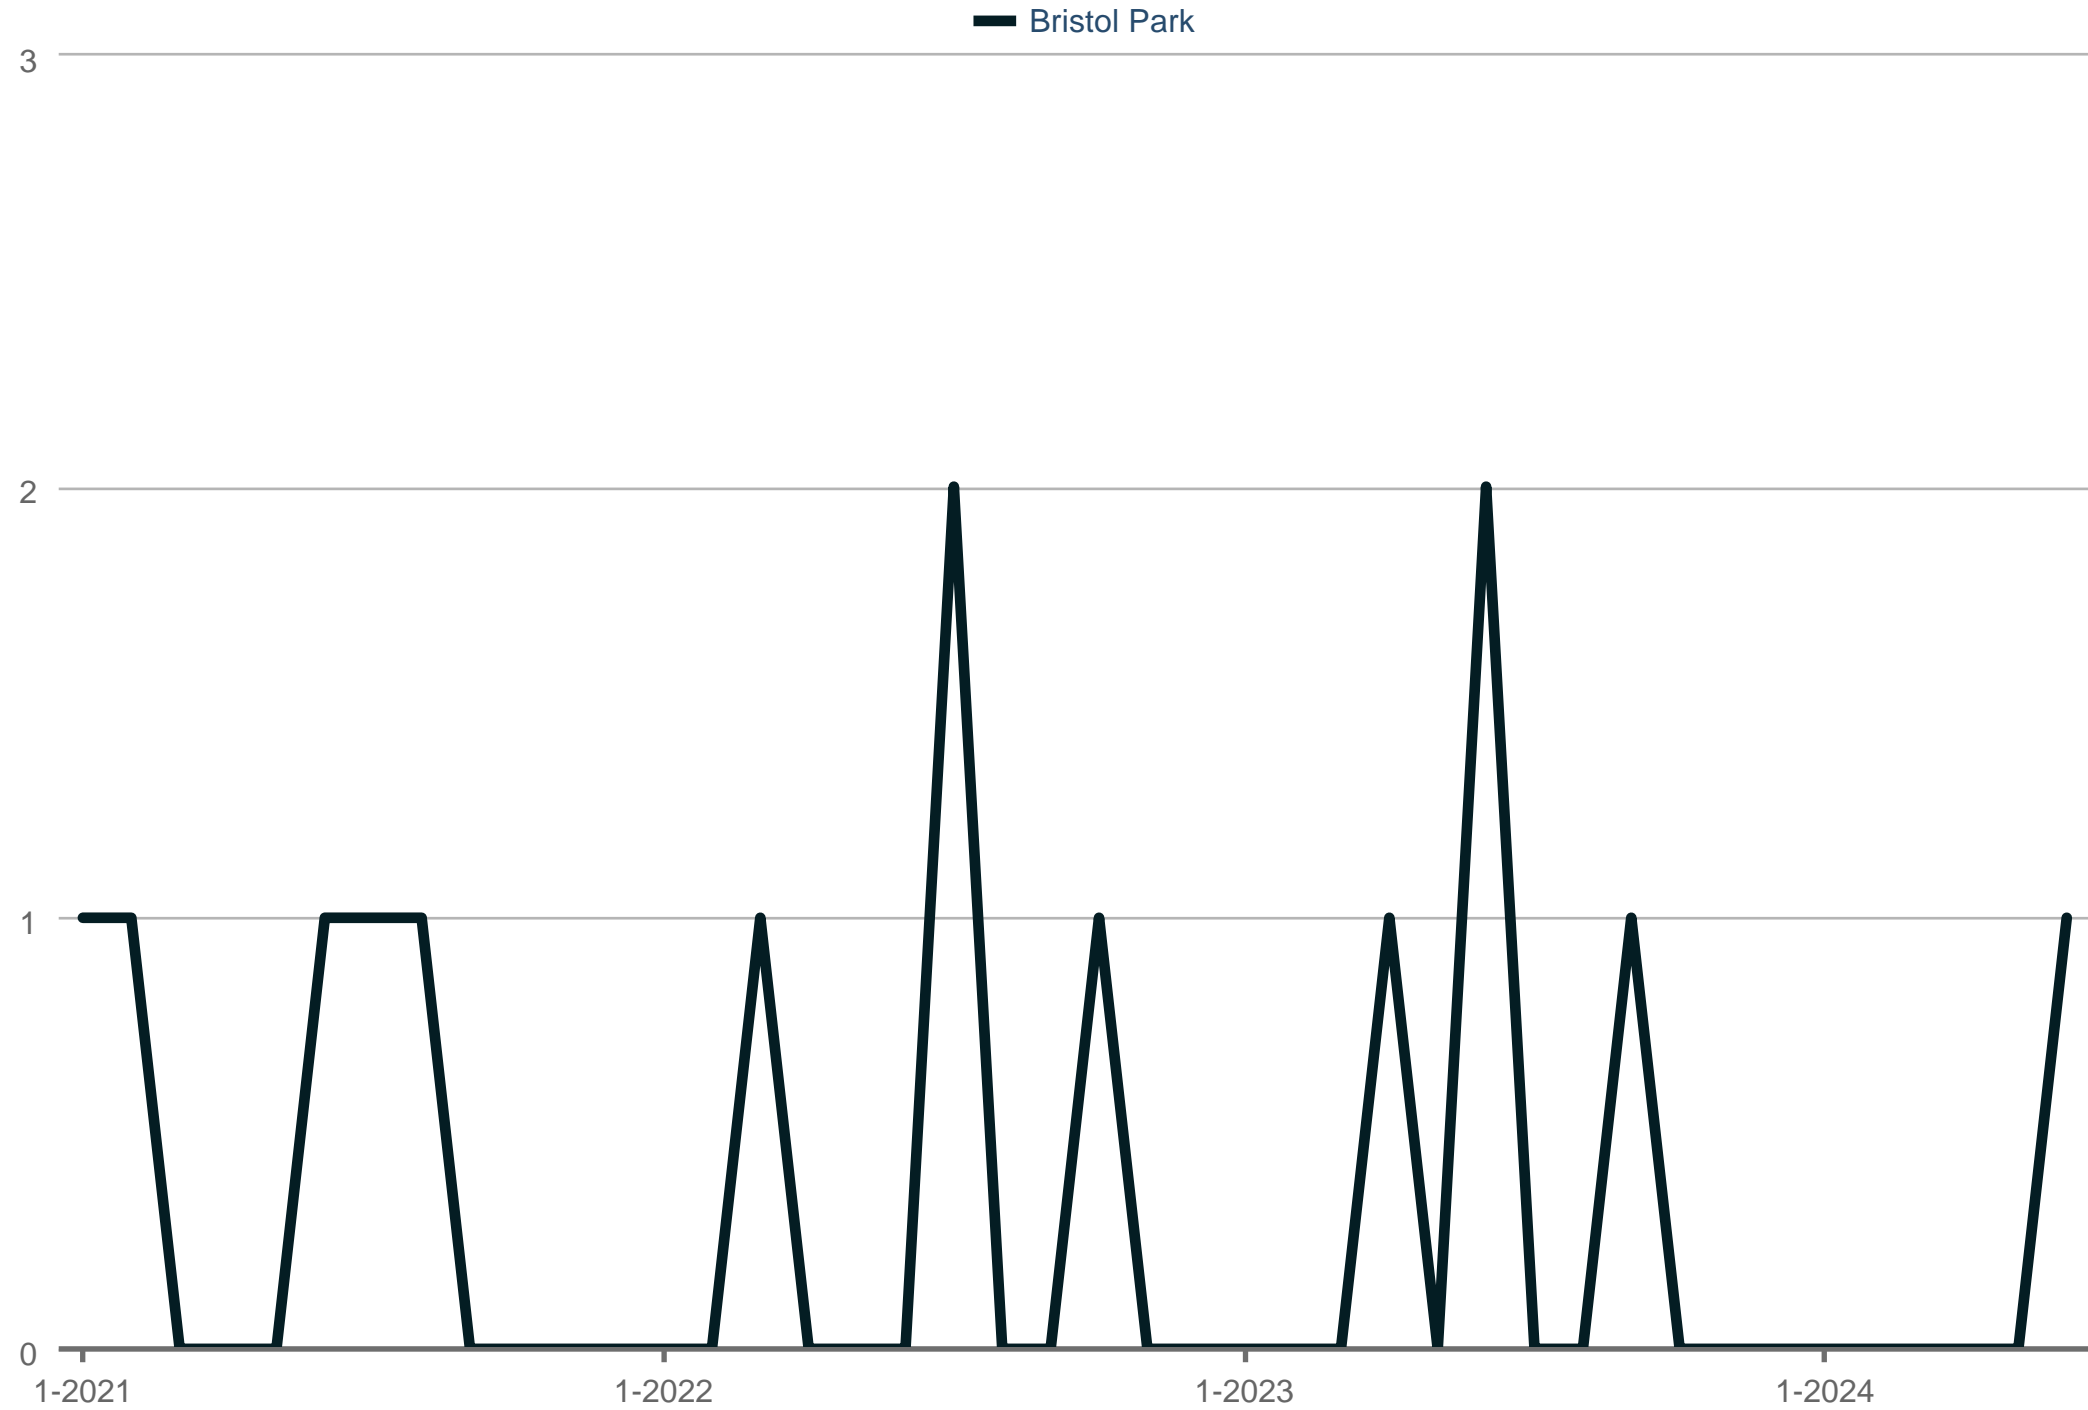

Pending Sales

Bristol Park

Each data point is one month of activity. Data is from July 27, 2024.