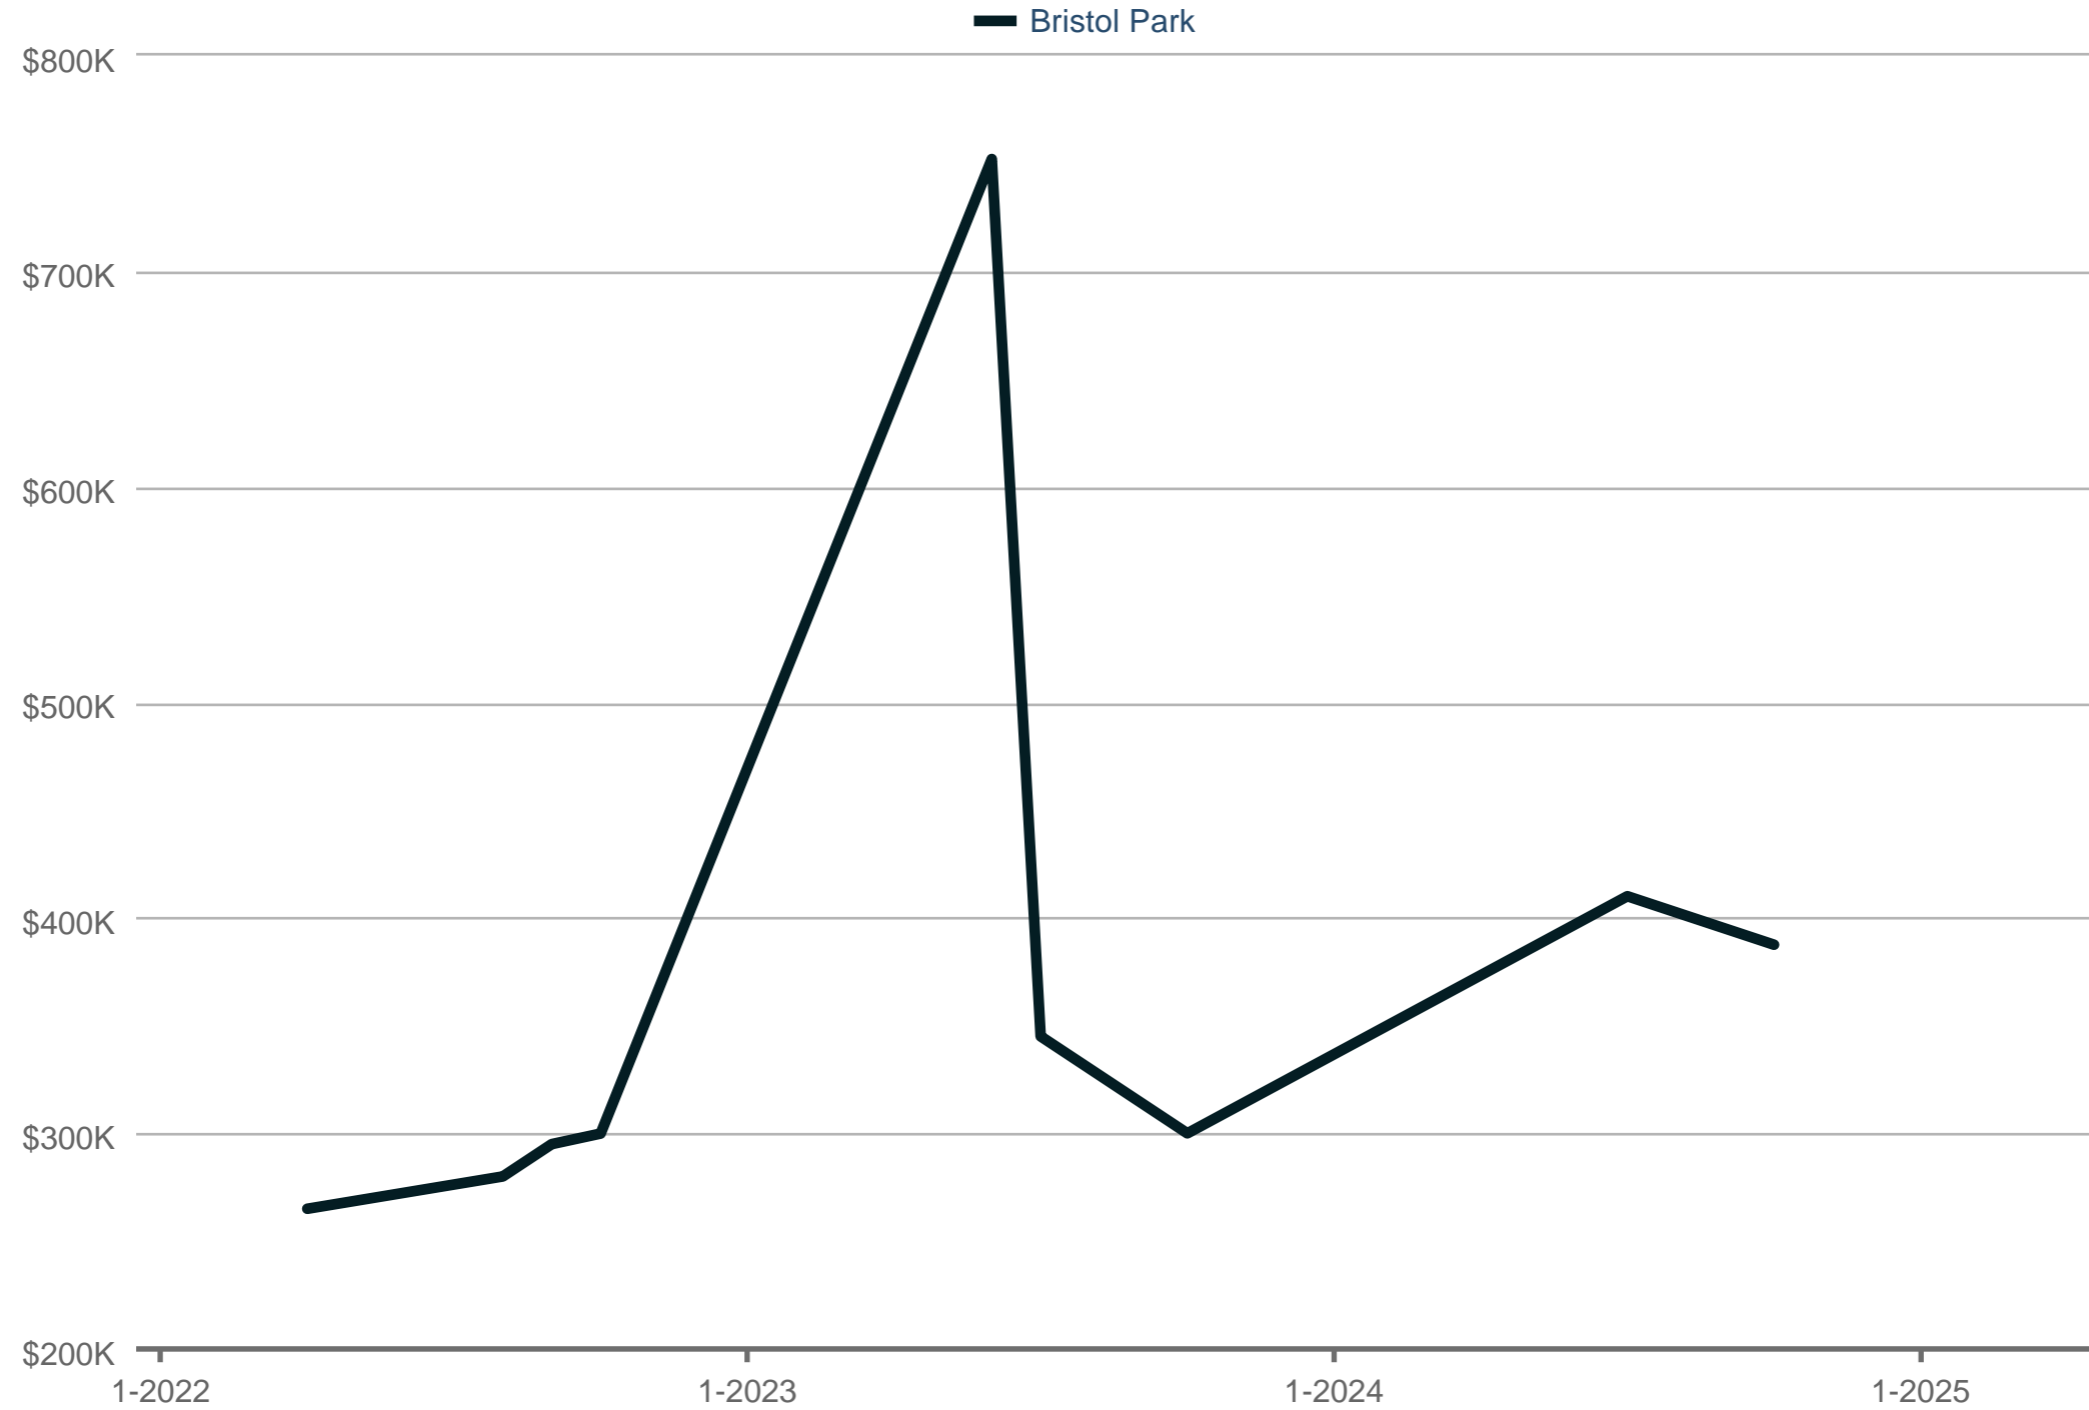

### Dollar Volume of Closed Sales

Bristol Park

Each data point is one month of activity. Data is from May 17, 2025.