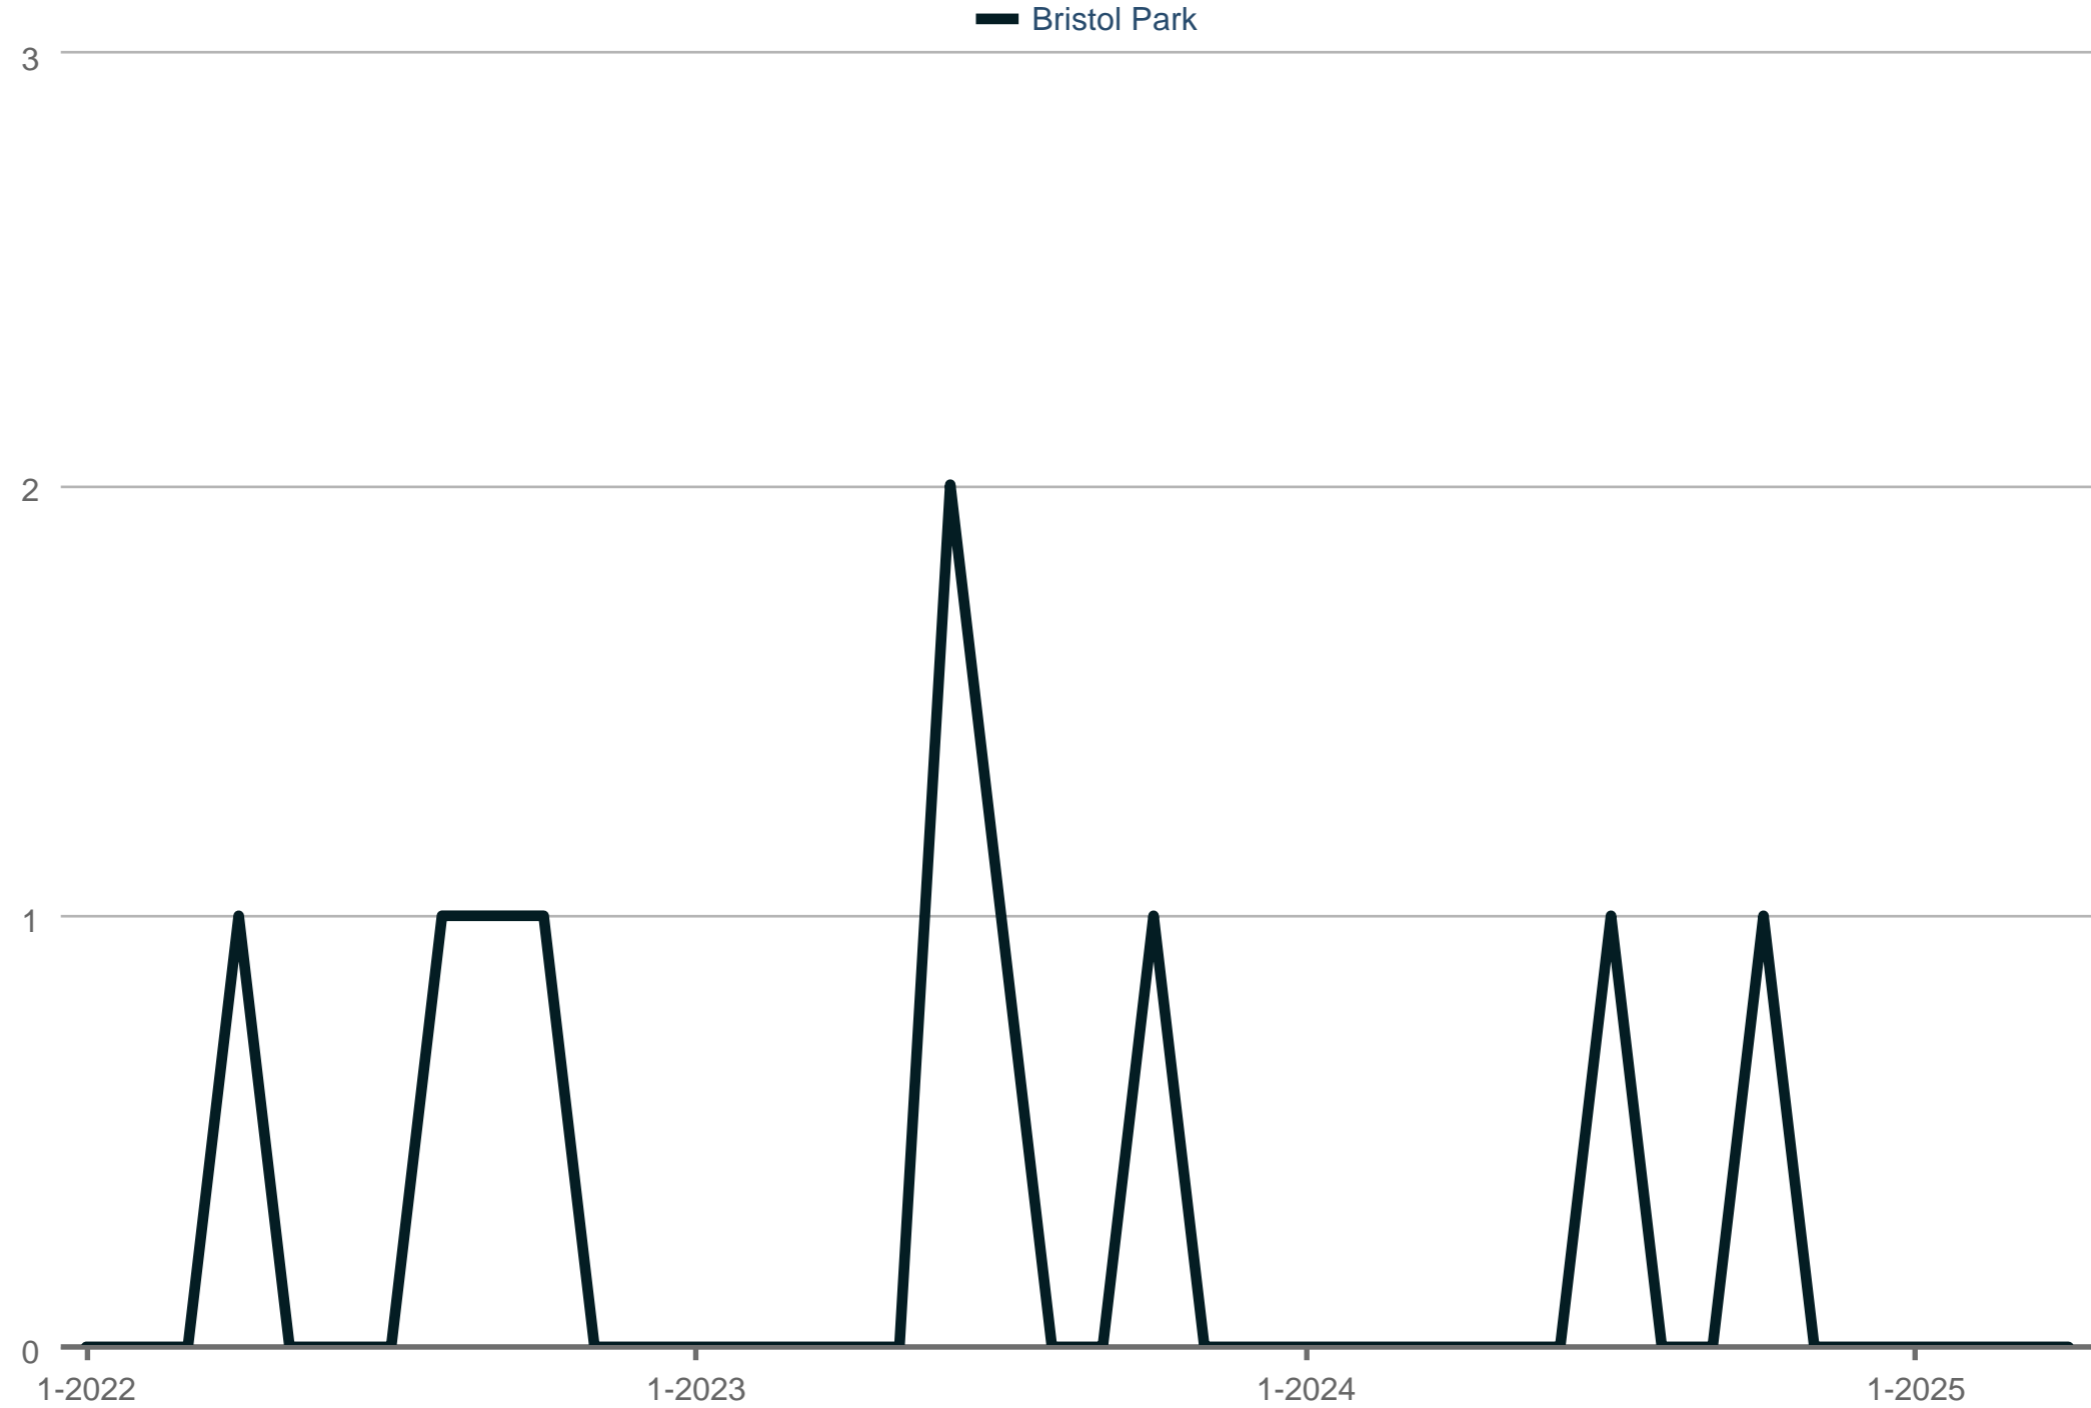

Closed Sales

Bristol Park

Each data point is one month of activity. Data is from May 17, 2025.