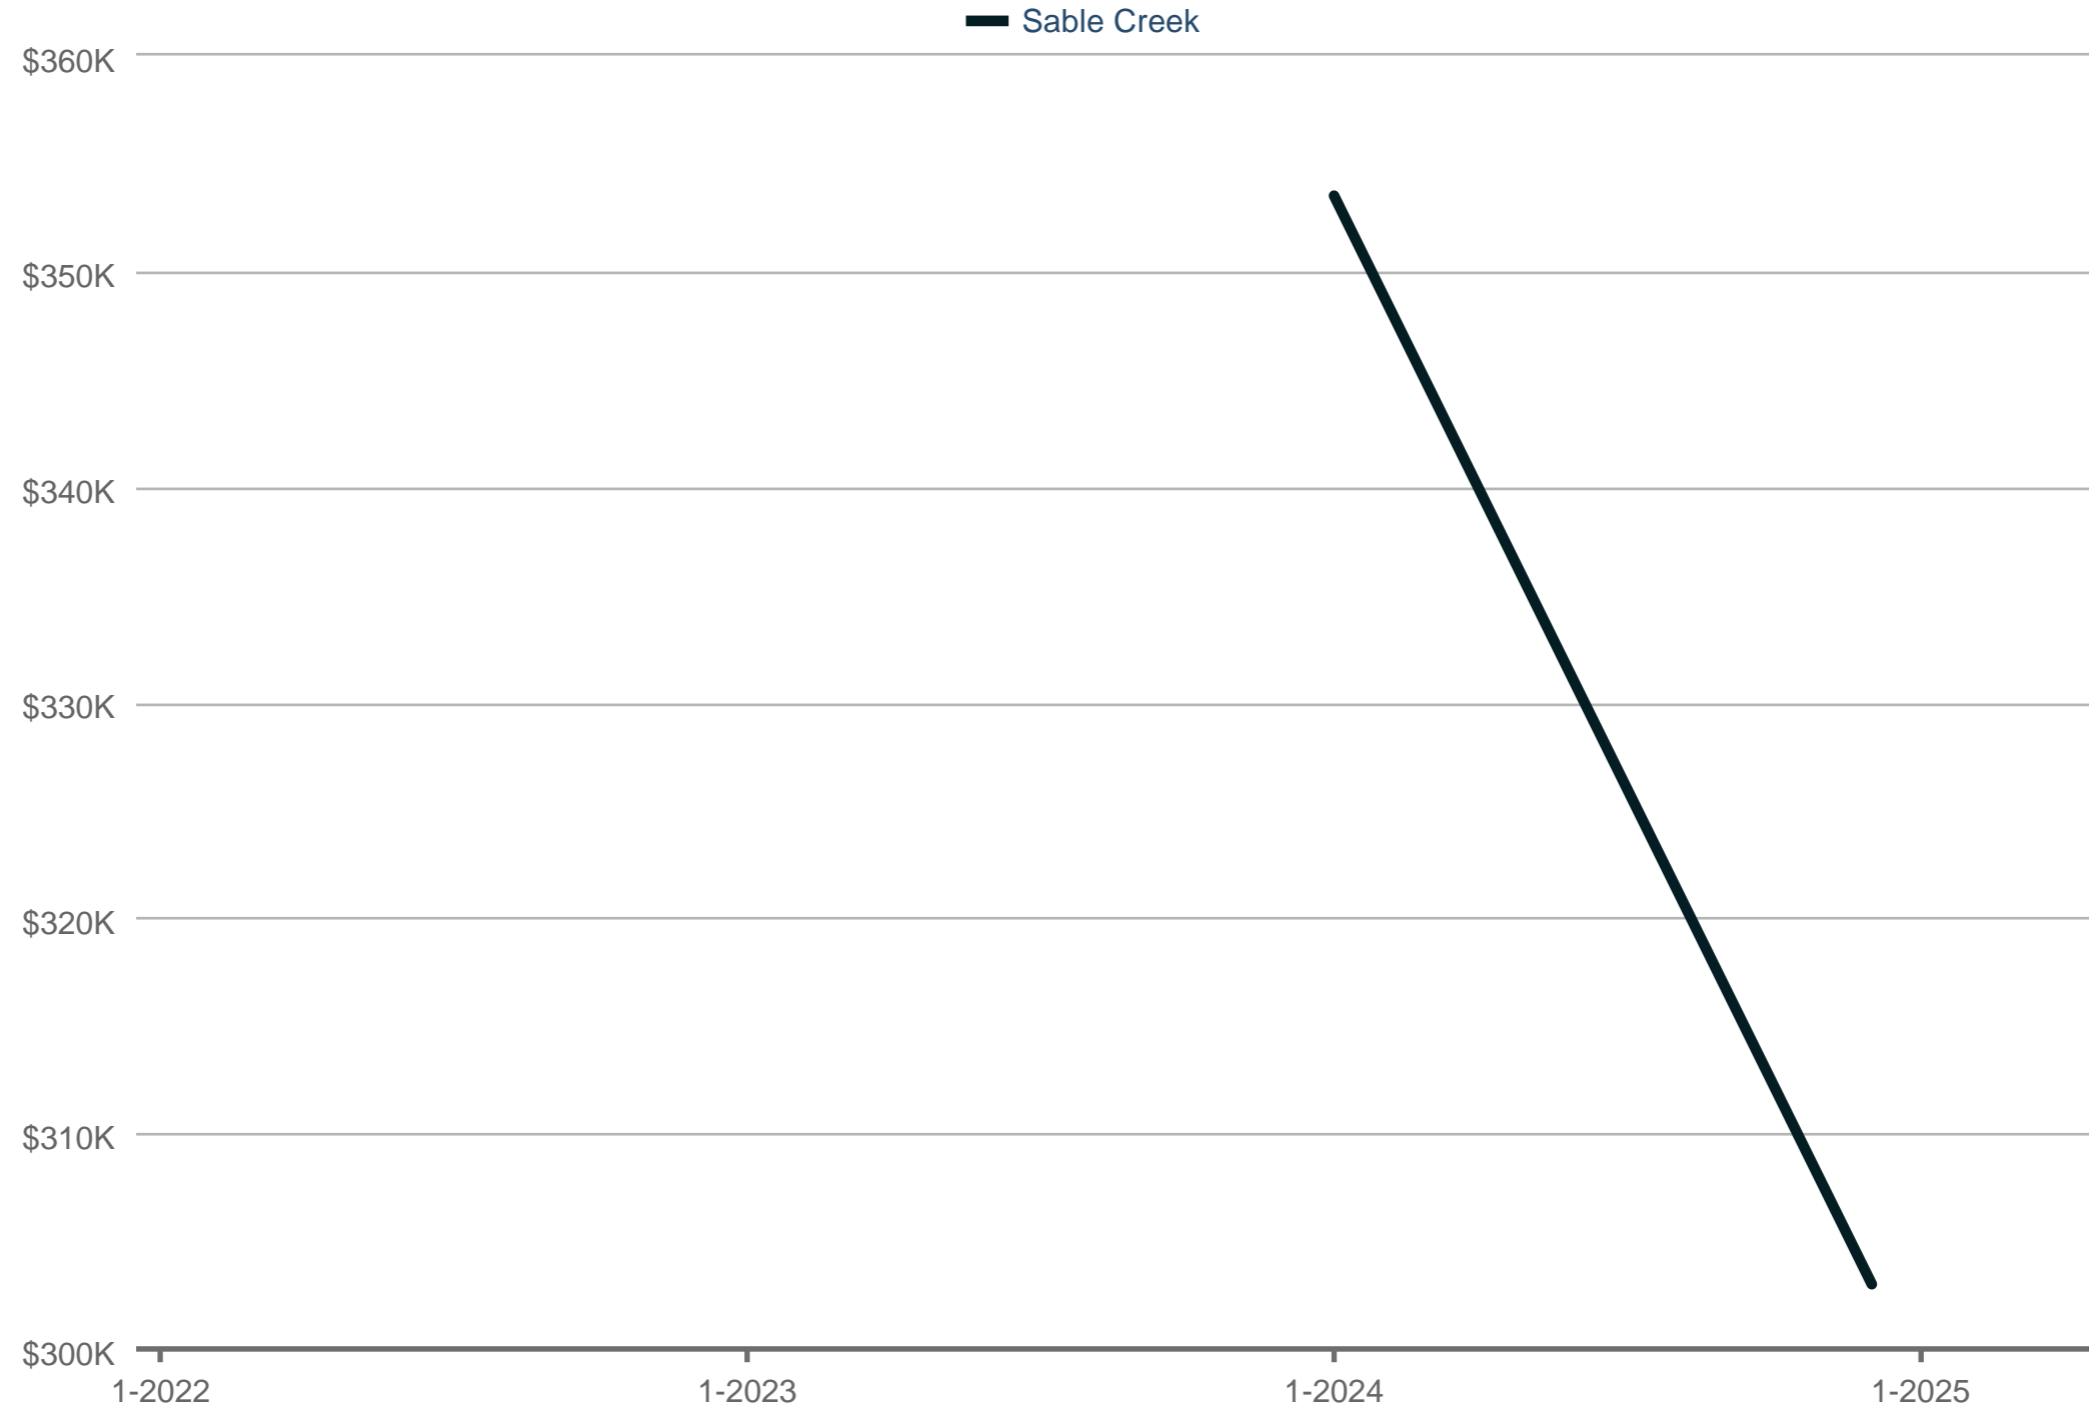

### Dollar Volume of Closed Sales

Sable Creek

Each data point is one month of activity. Data is from May 17, 2025.