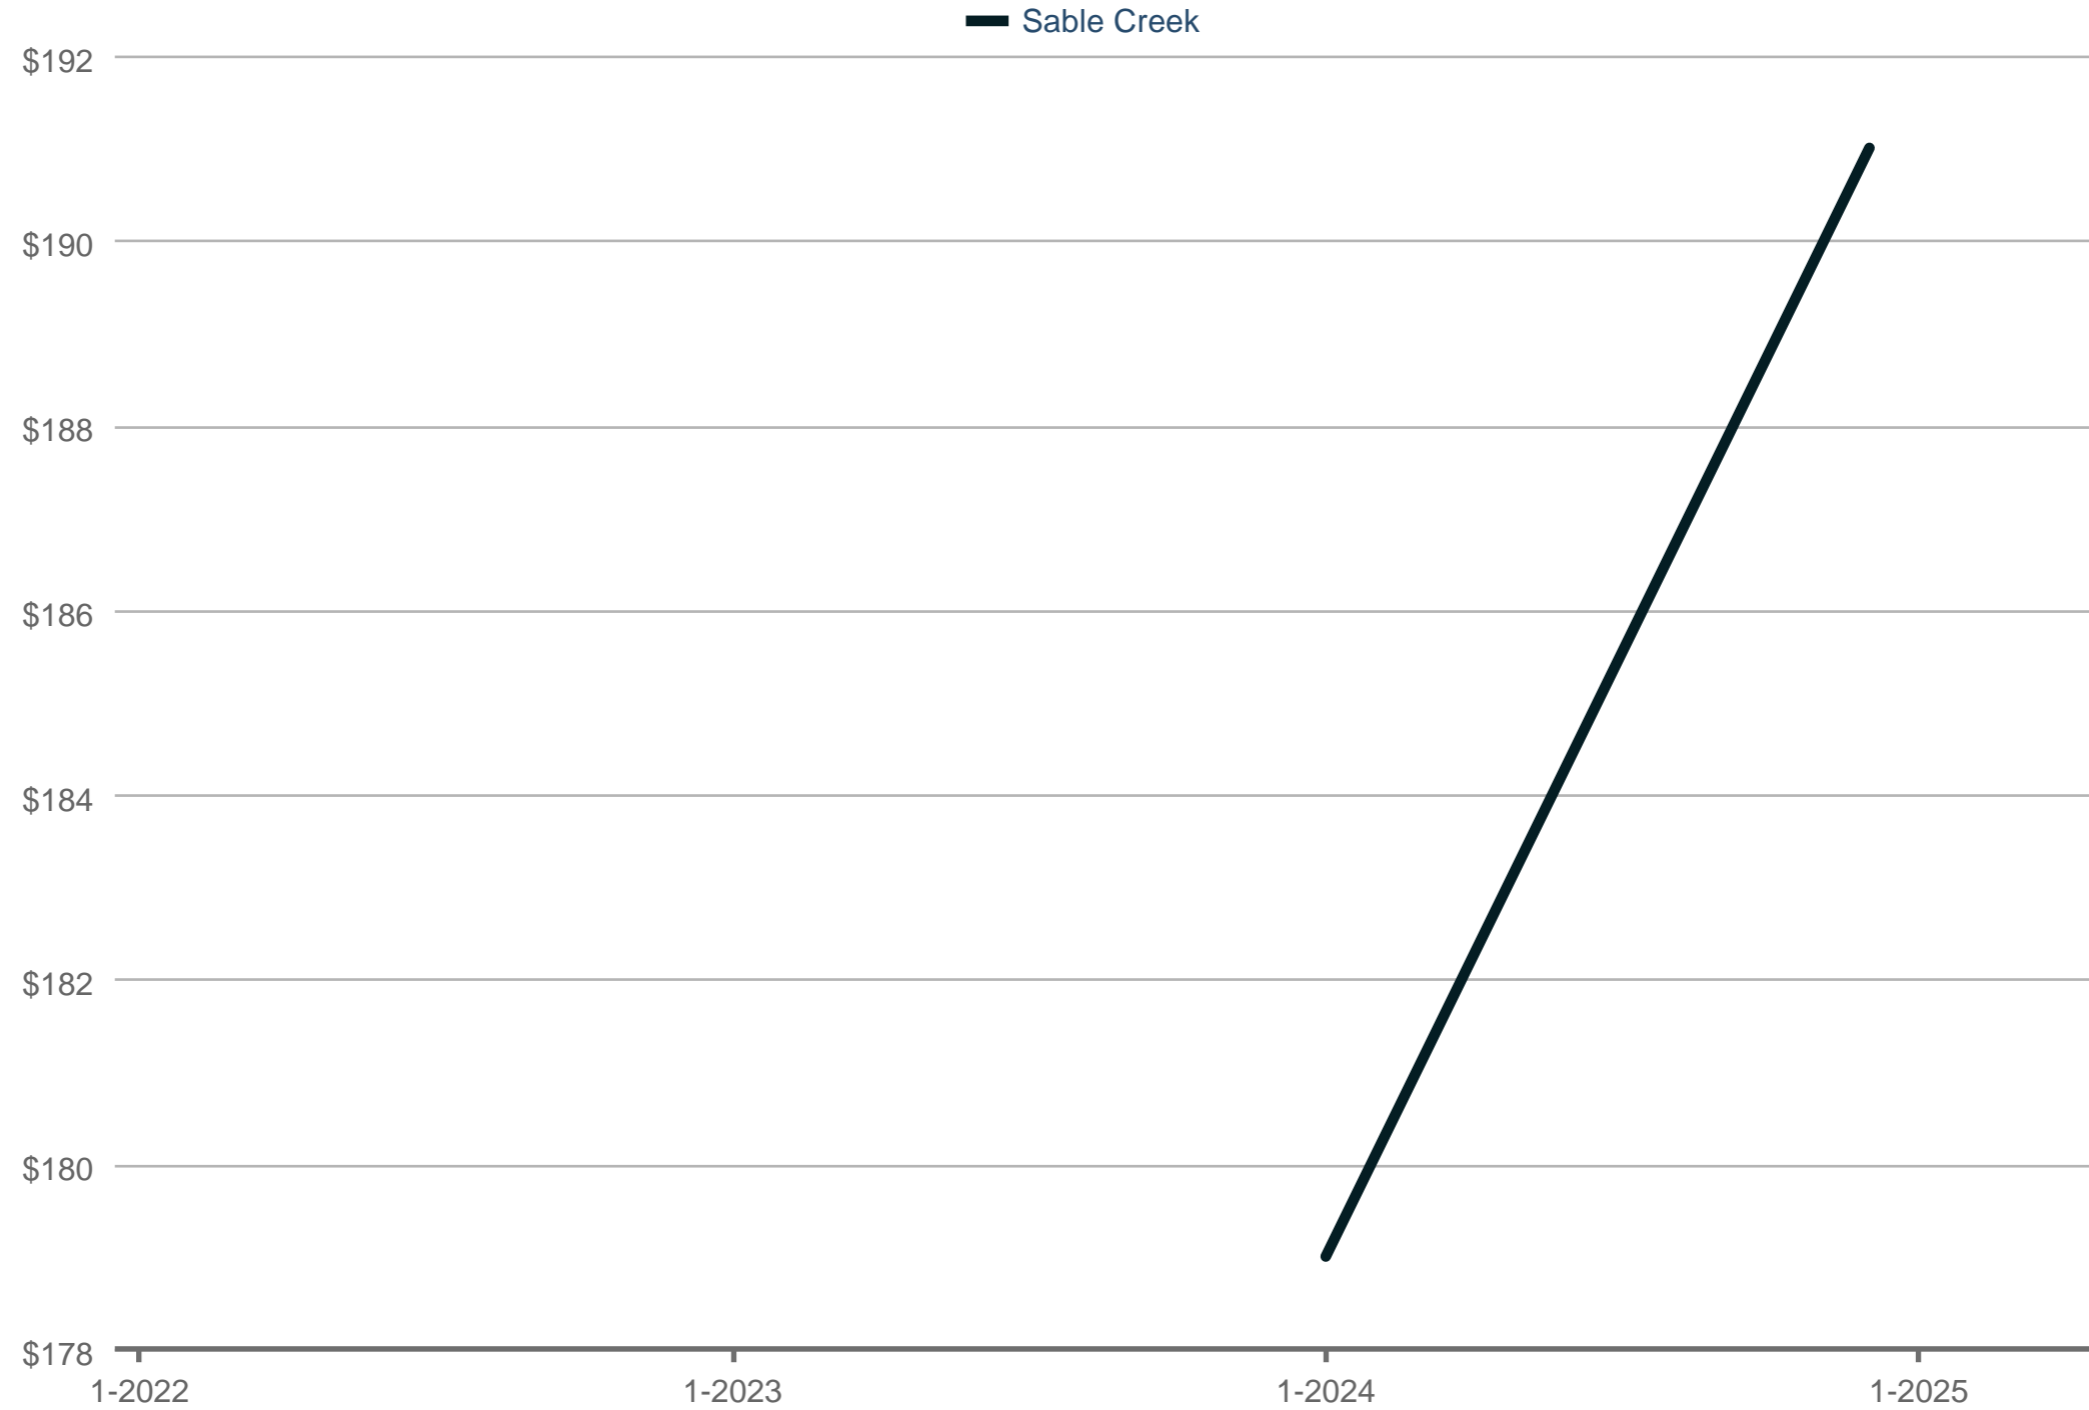

Average Price Per Square Foot

Sable Creek

Each data point is one month of activity. Data is from May 17, 2025.