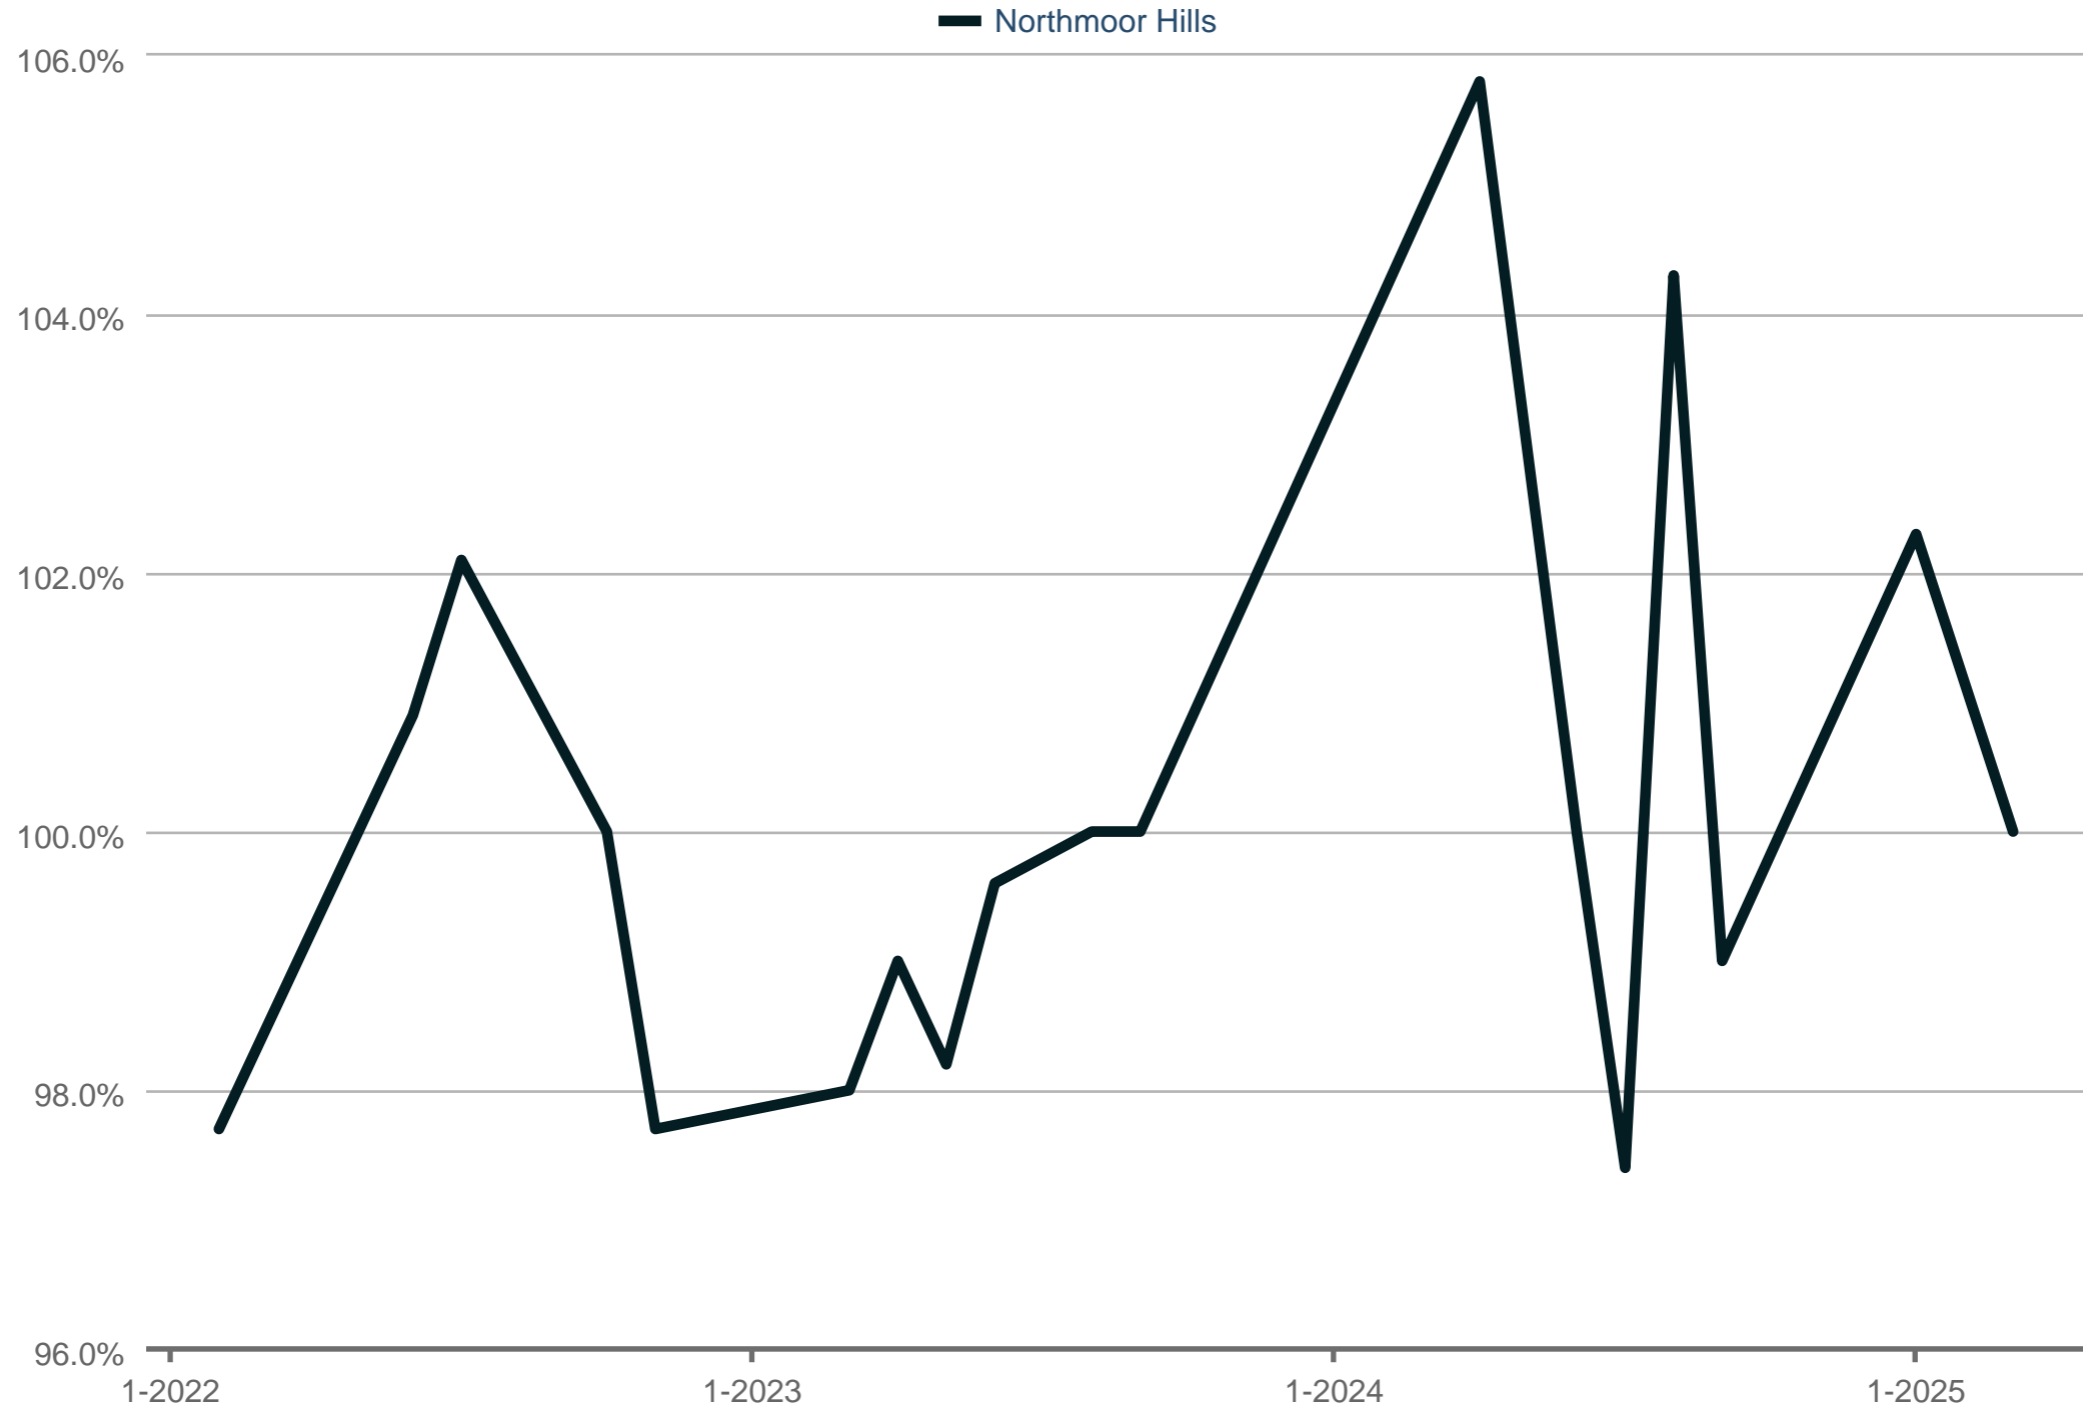

### Average Percent of Last List Price

Each data point is one month of activity. Data is from May 17, 2025.