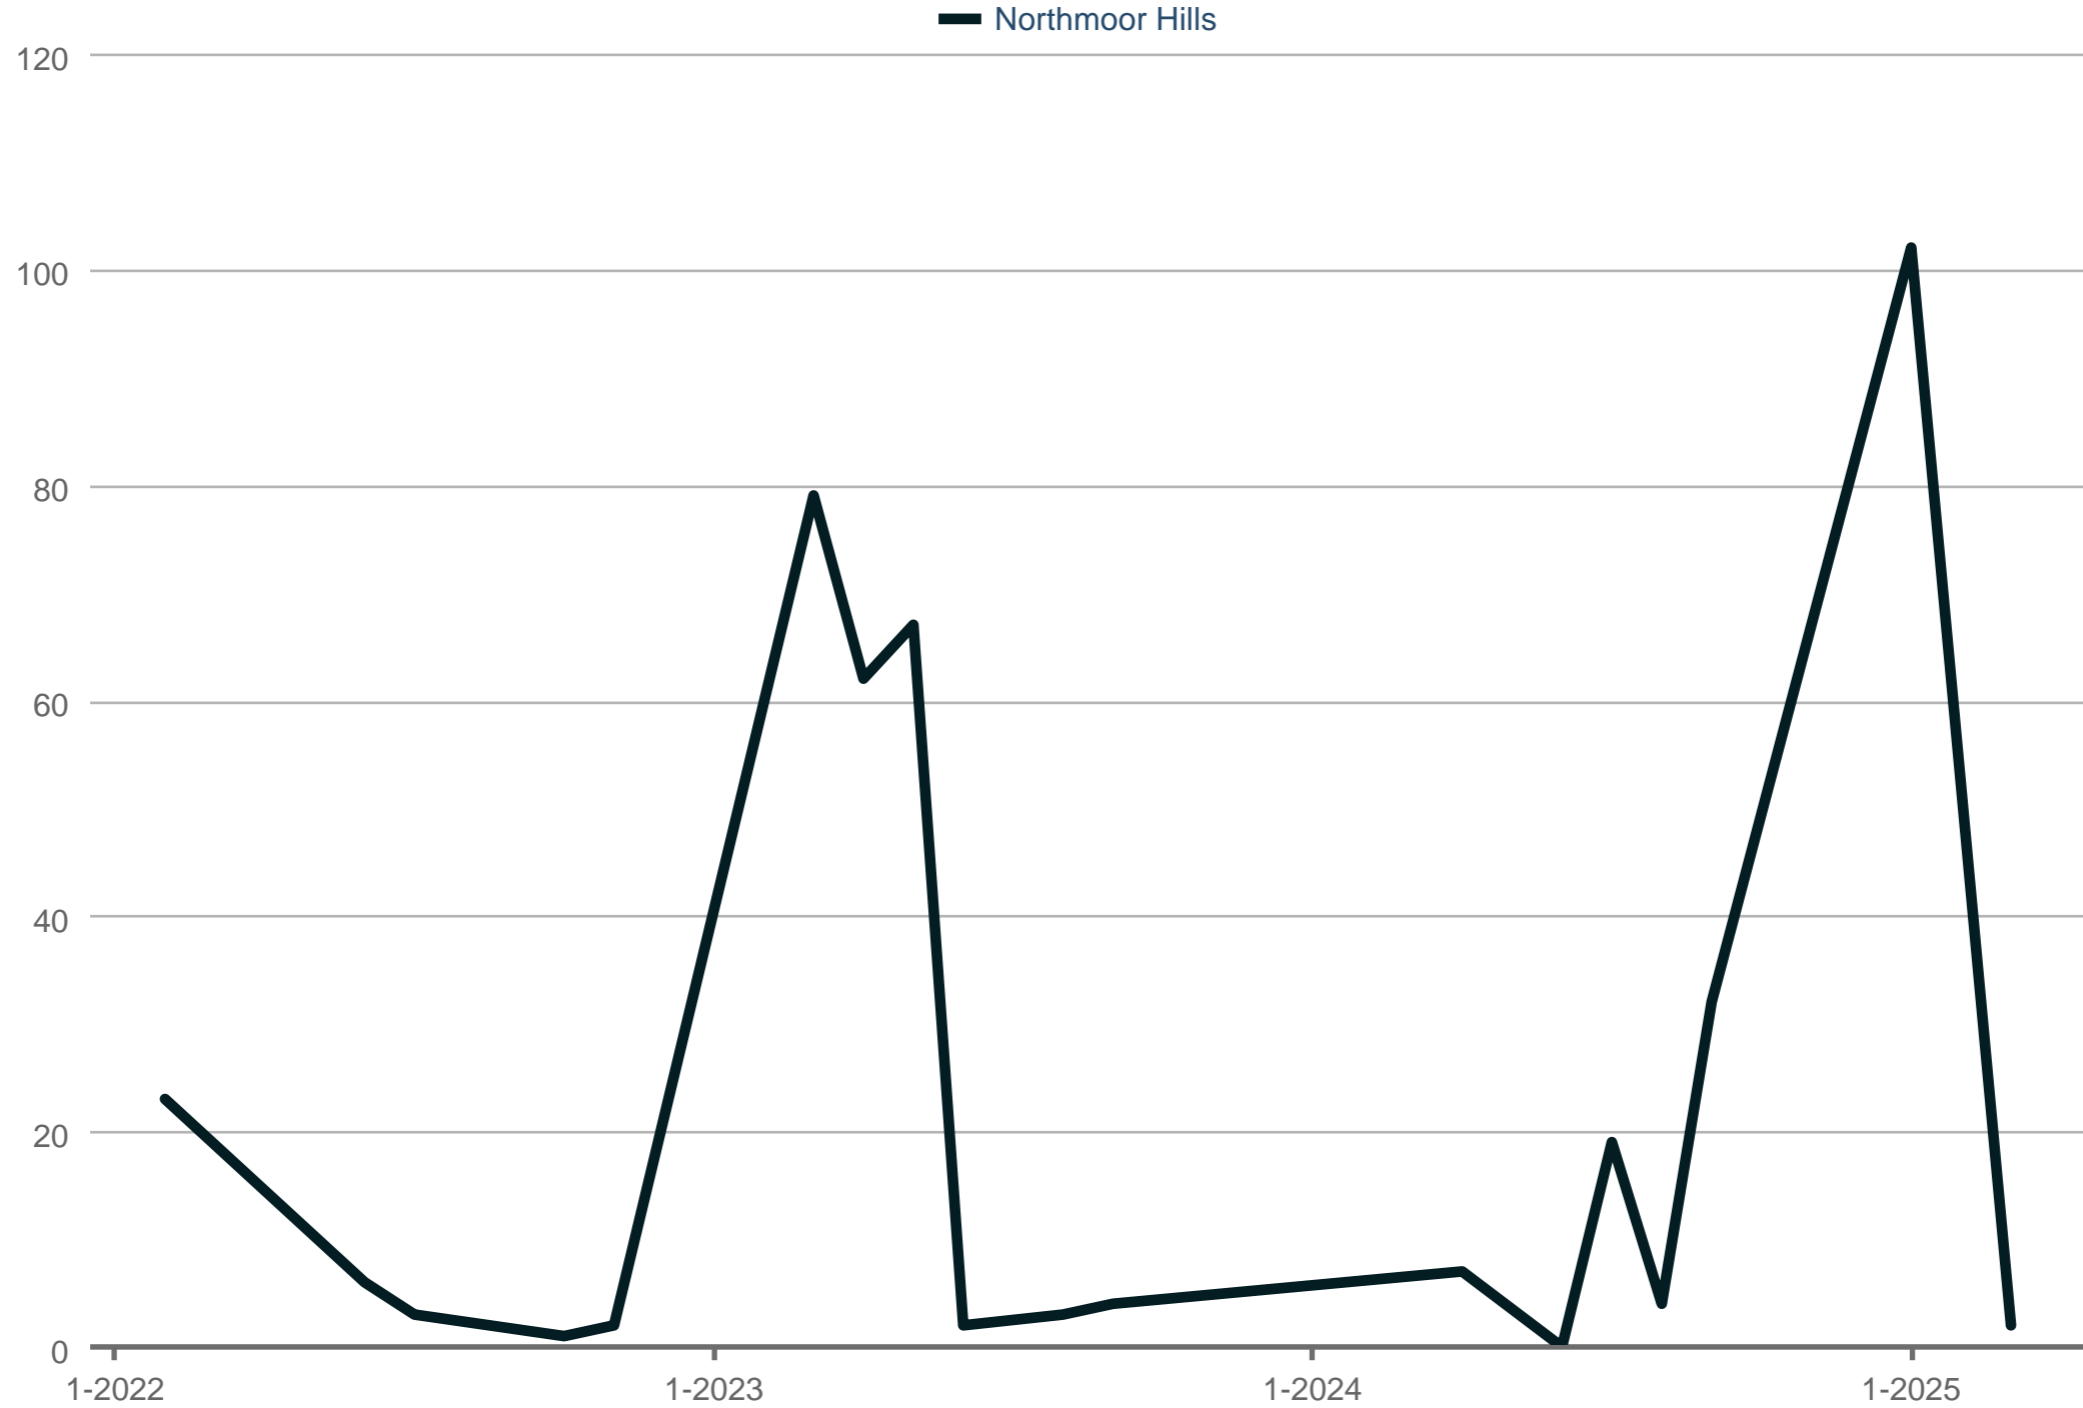

Average Days on Market

Northmoor Hills

Each data point is one month of activity. Data is from May 17, 2025.