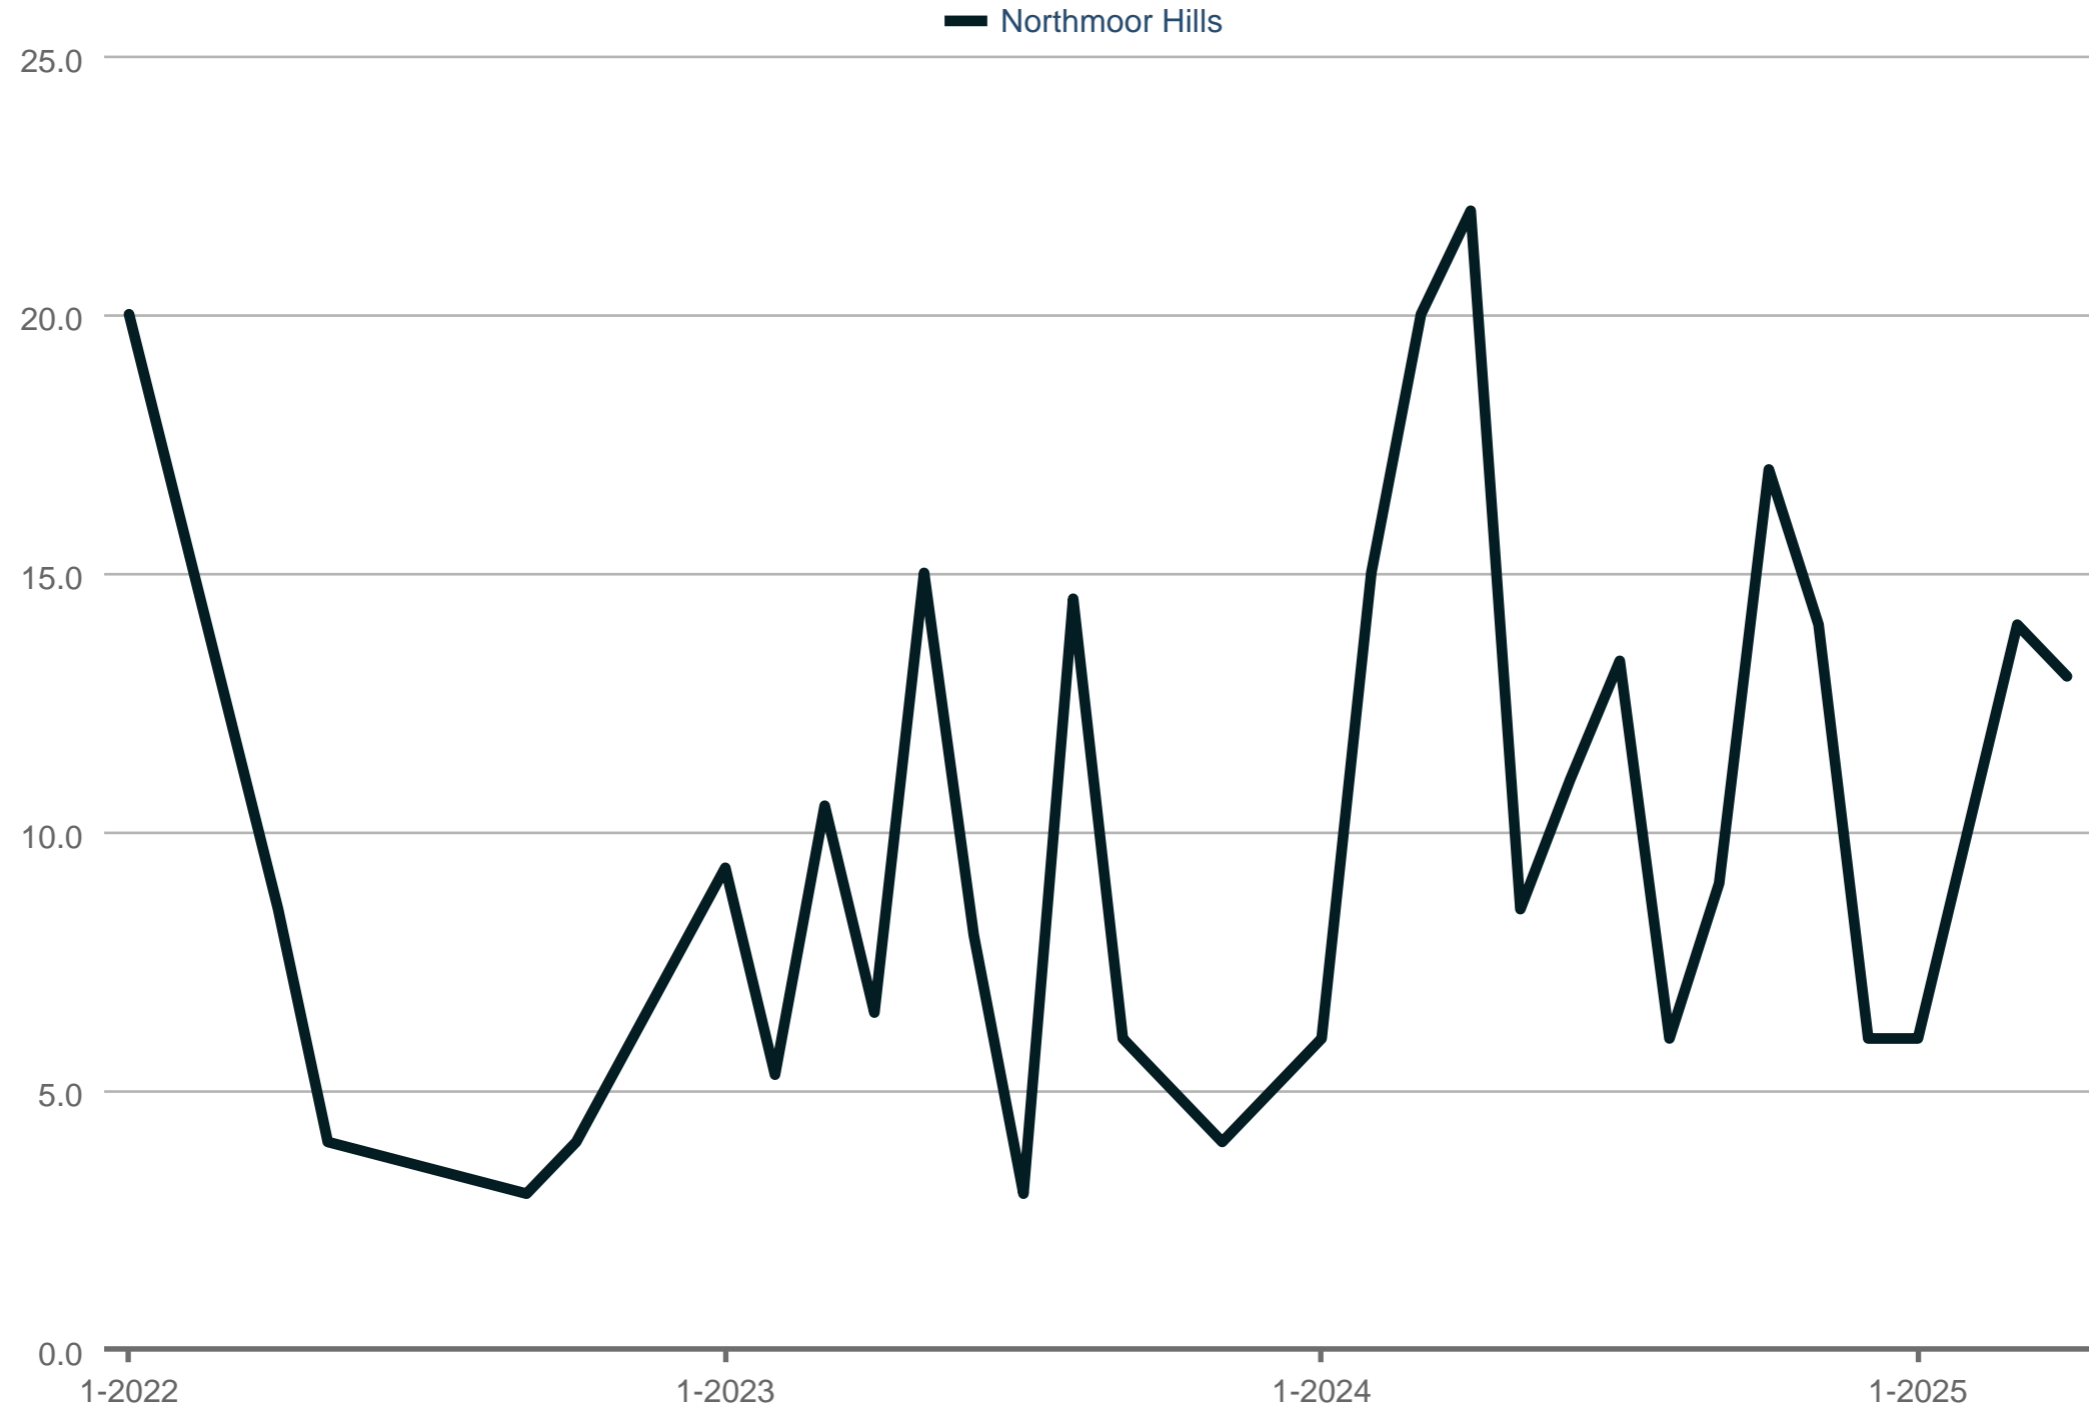

Showings Per Listing

Each data point is one month of activity. Data is from May 17, 2025.