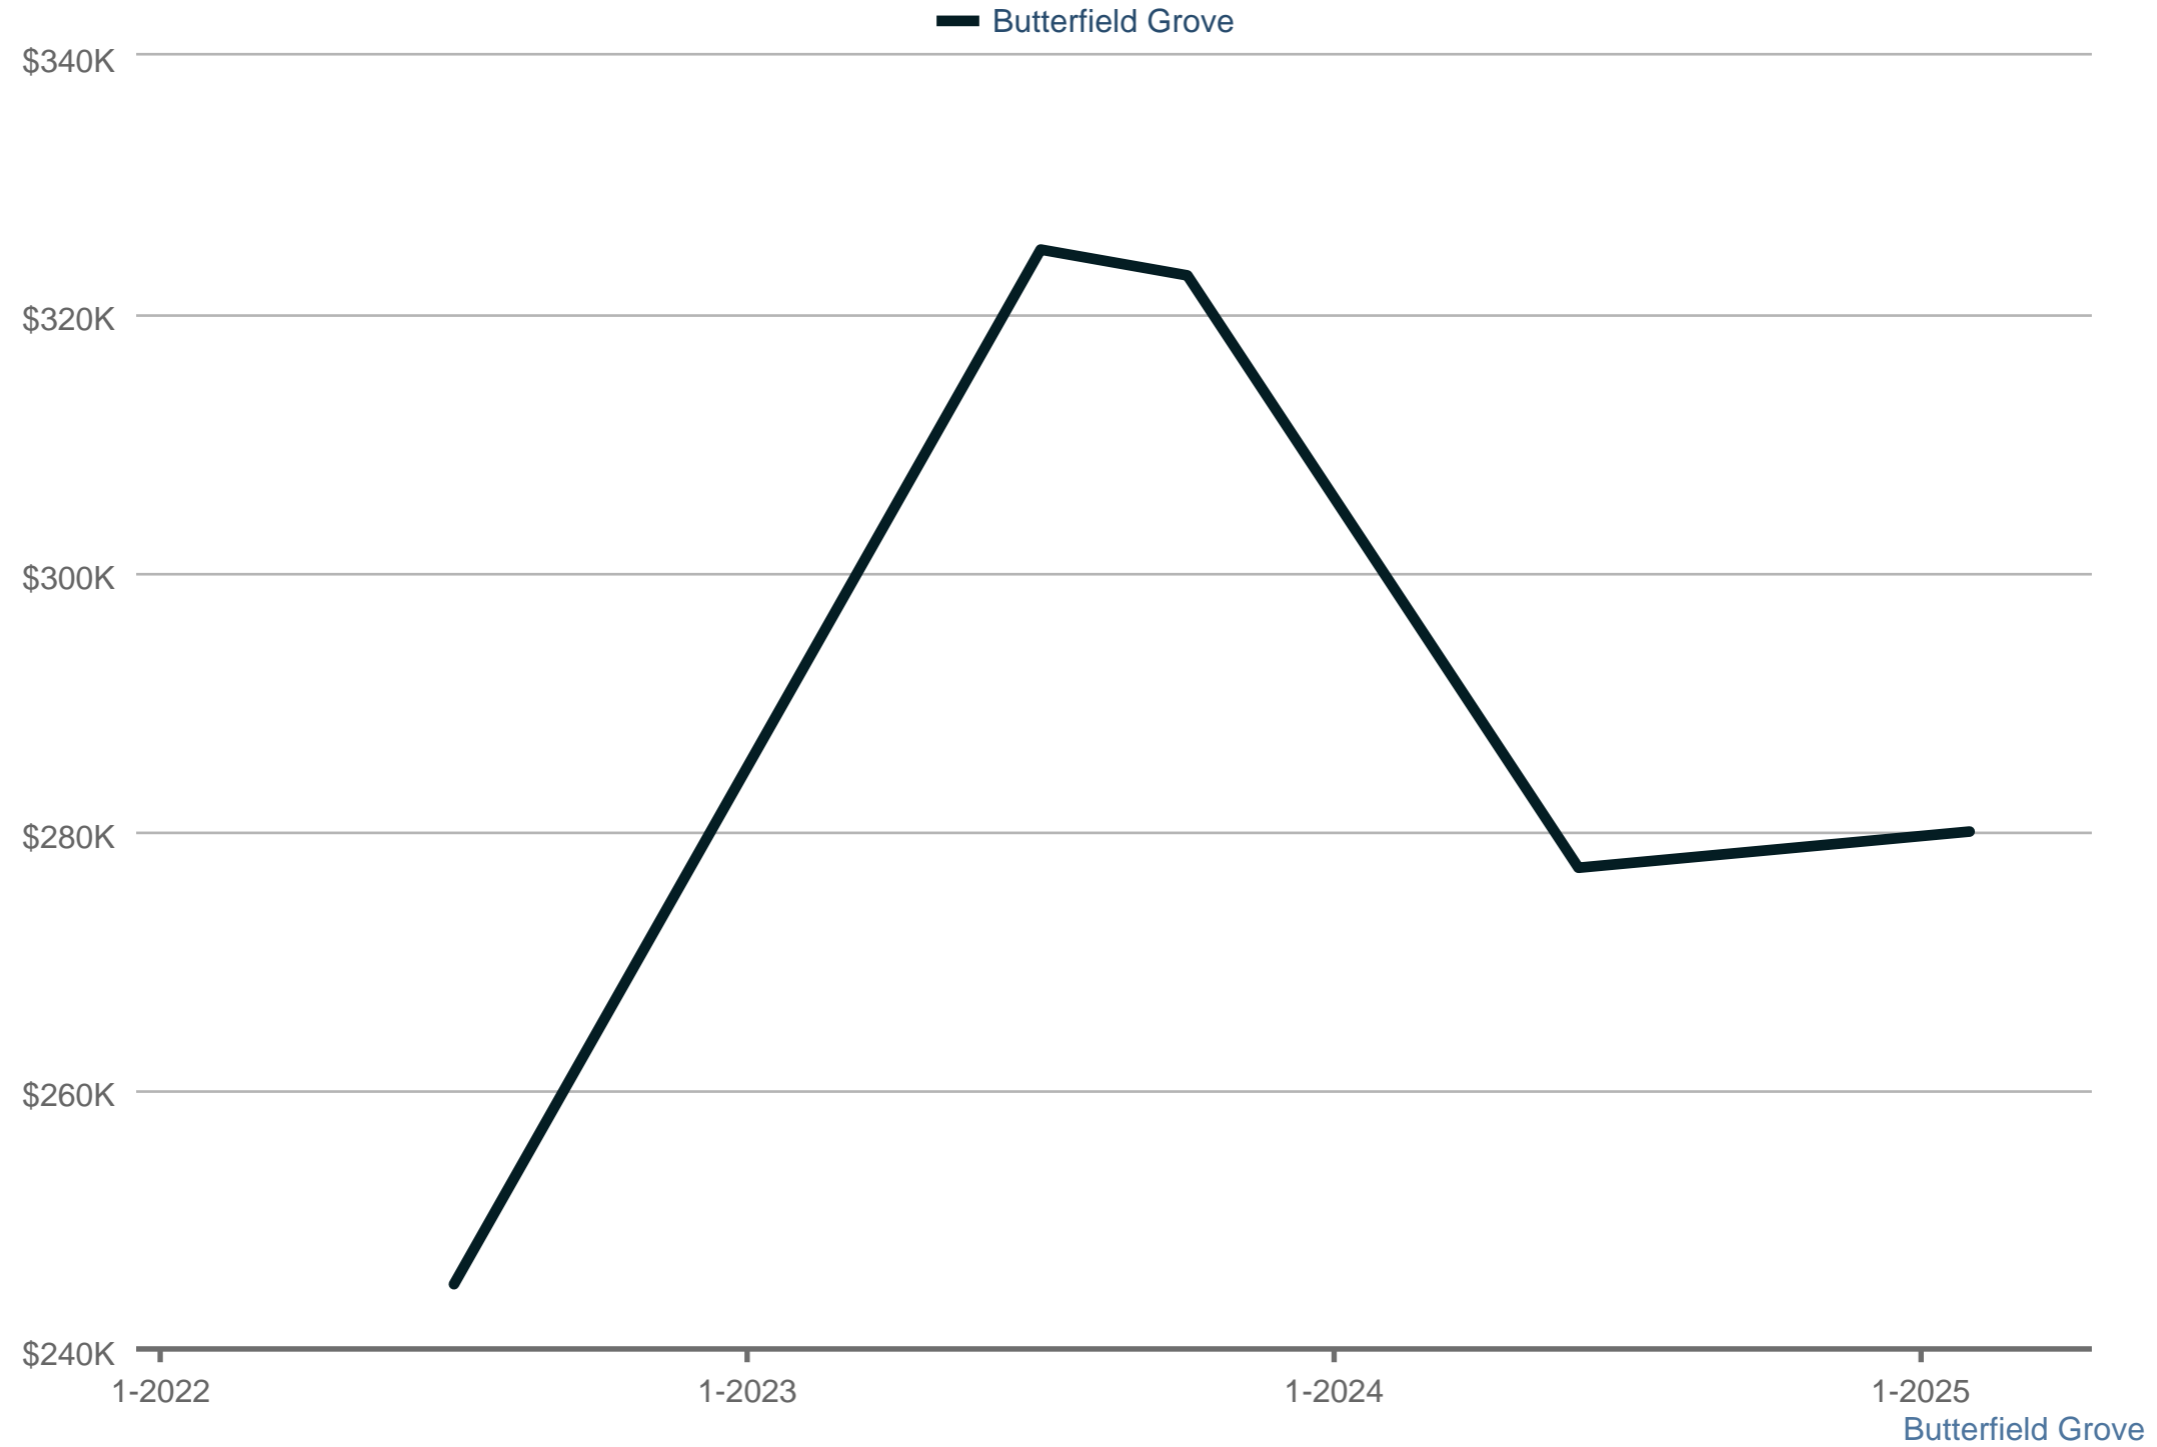

Average Sales Price

Each data point is one month of activity. Data is from May 17, 2025.