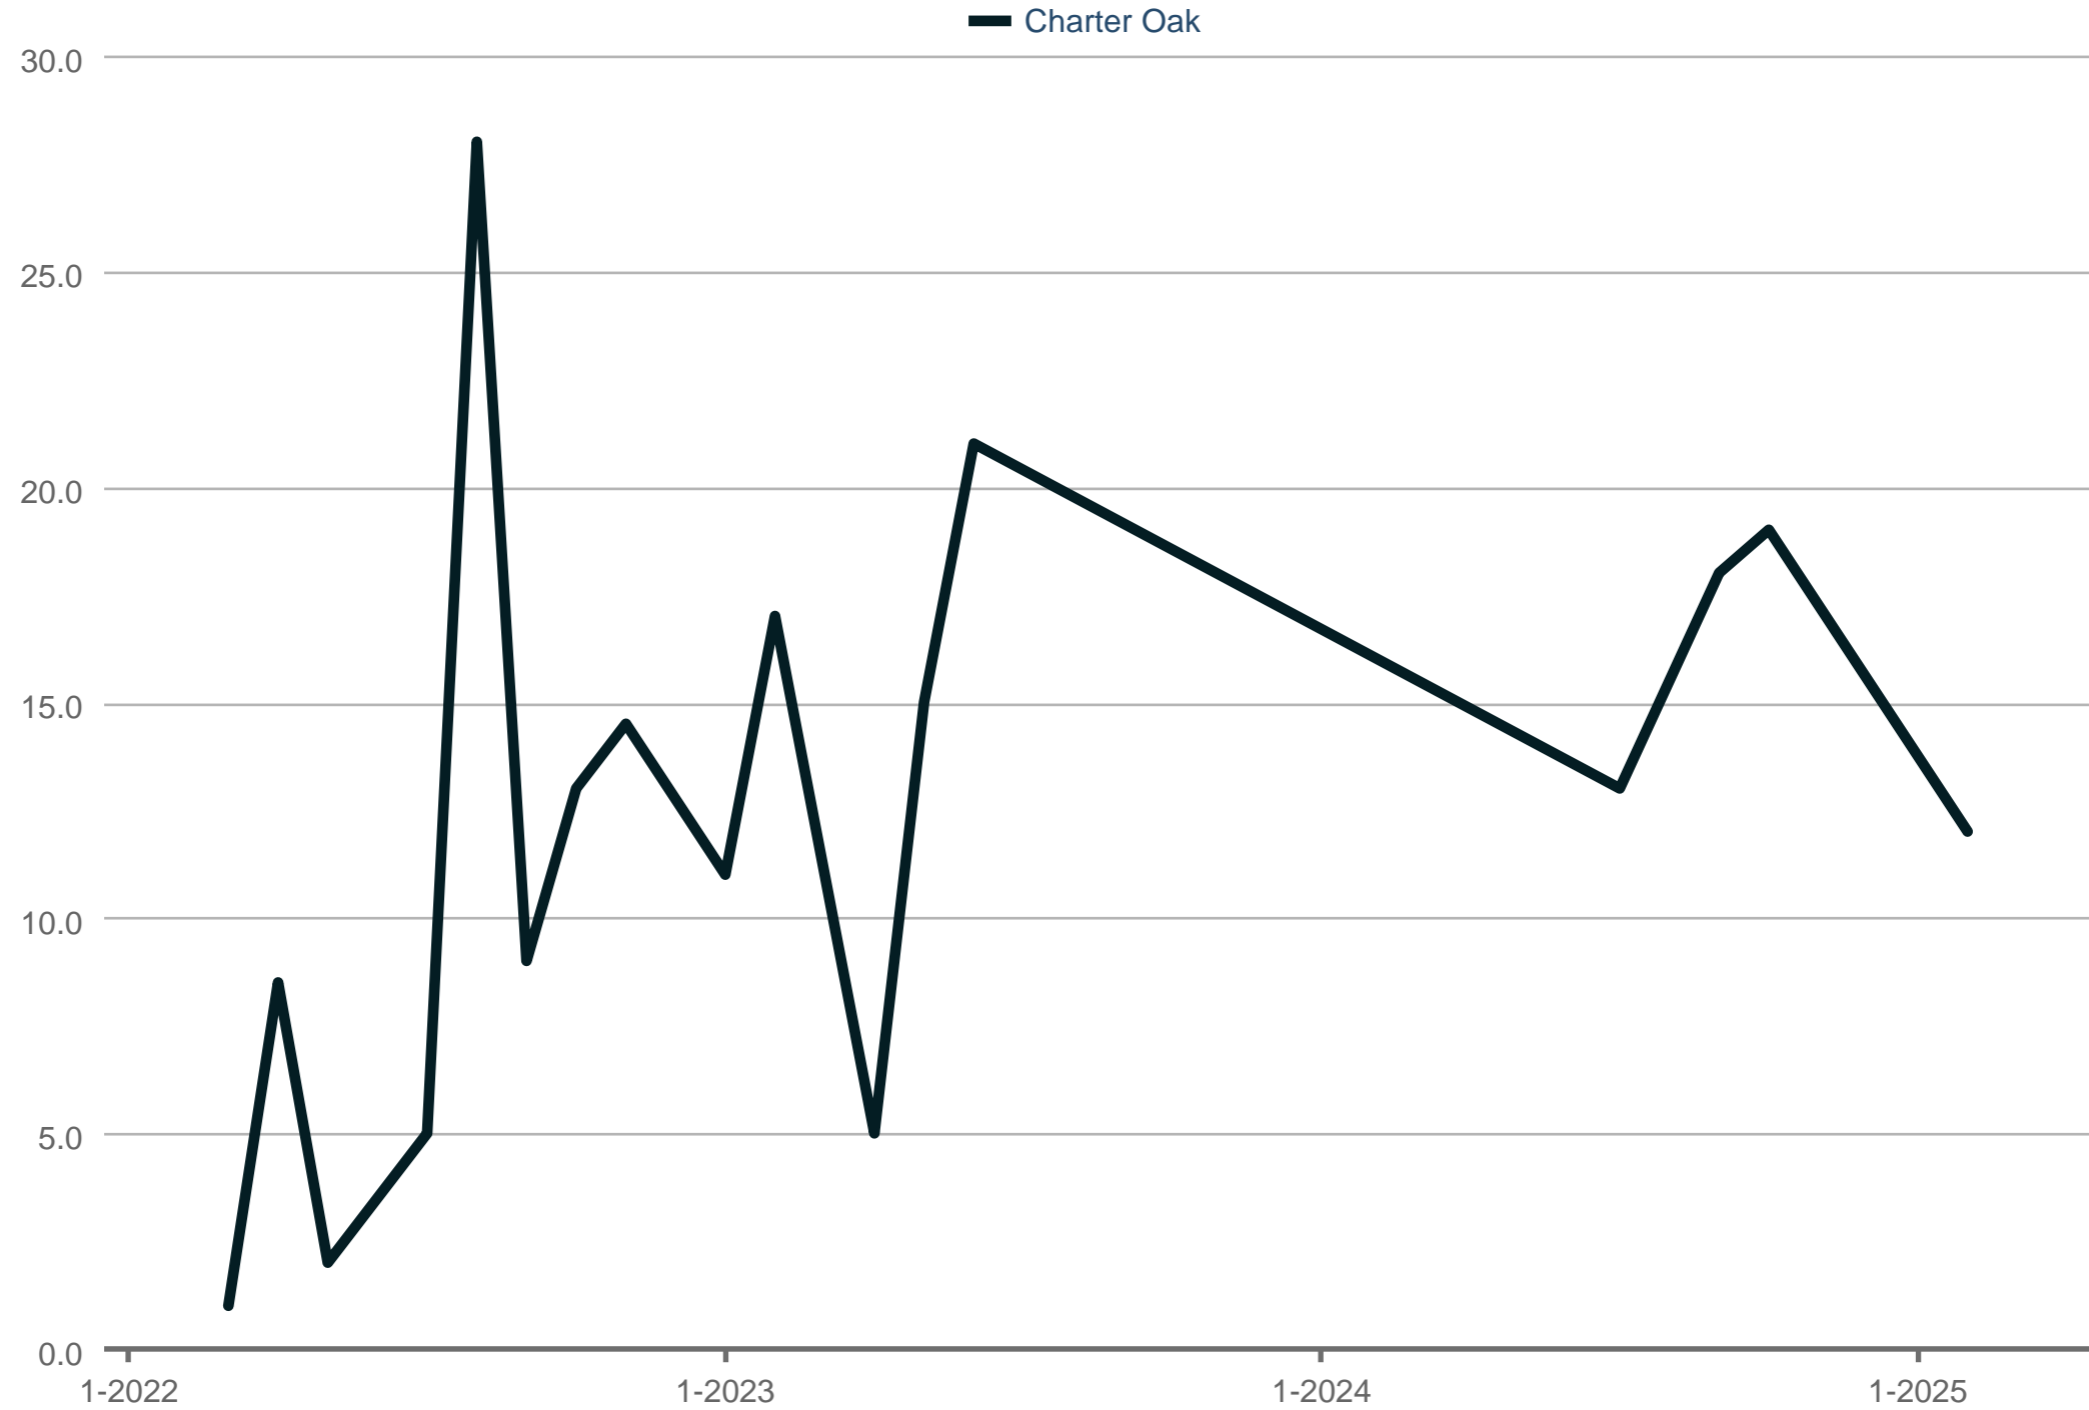

Average Showings to Pending

Charter Oak

Each data point is one month of activity. Data is from May 17, 2025.