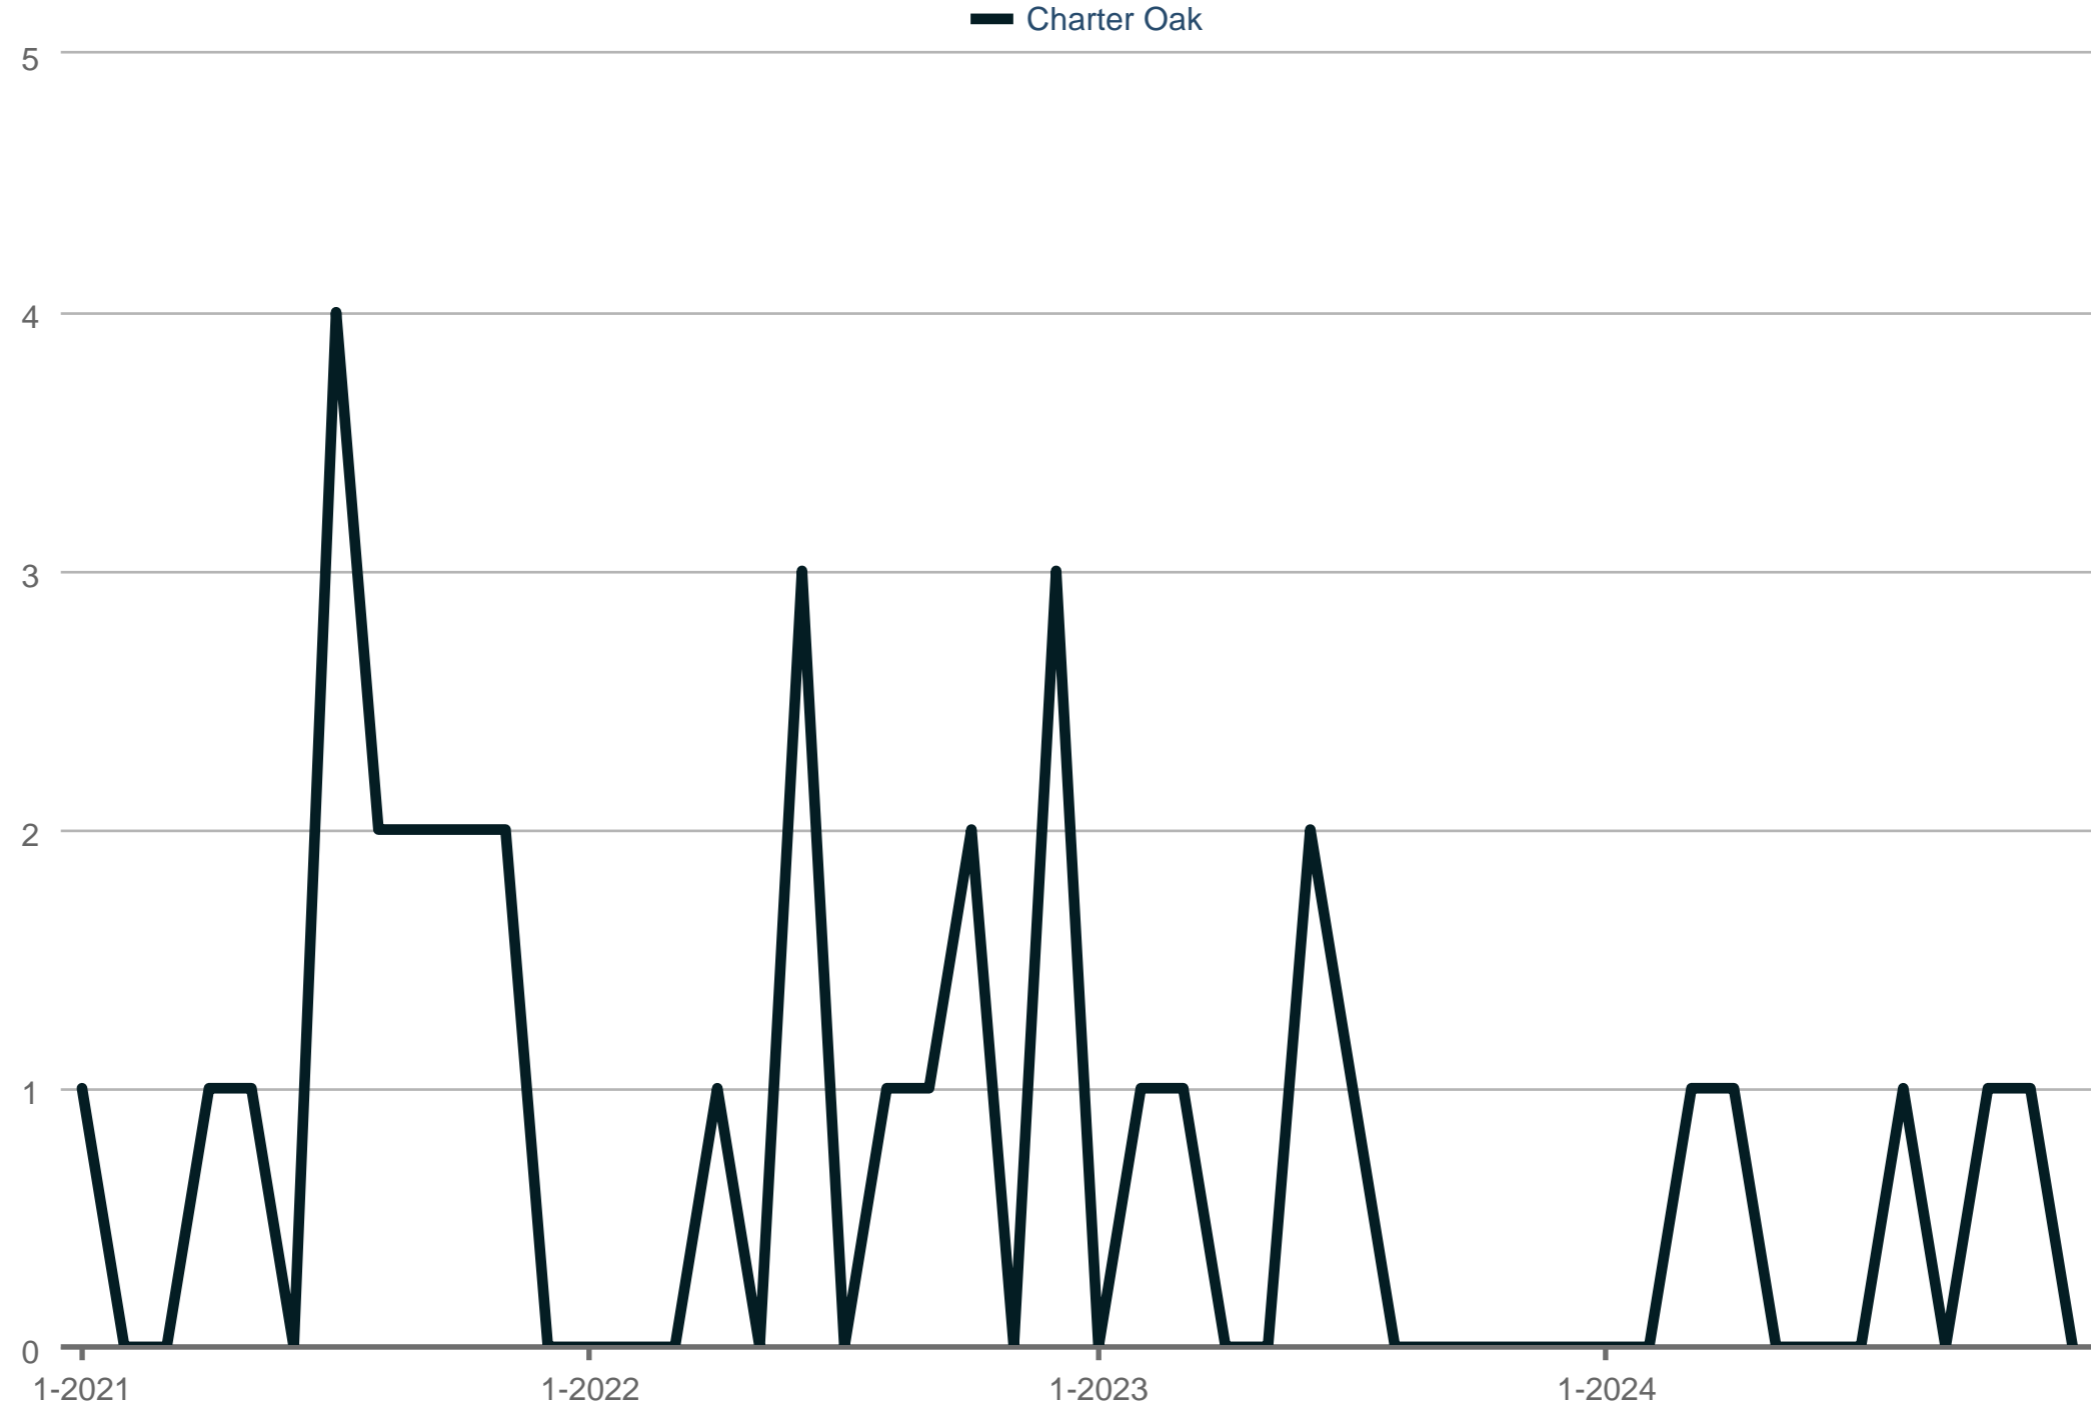

Closed Sales

Charter Oak

Each data point is one month of activity. Data is from January 17, 2025.