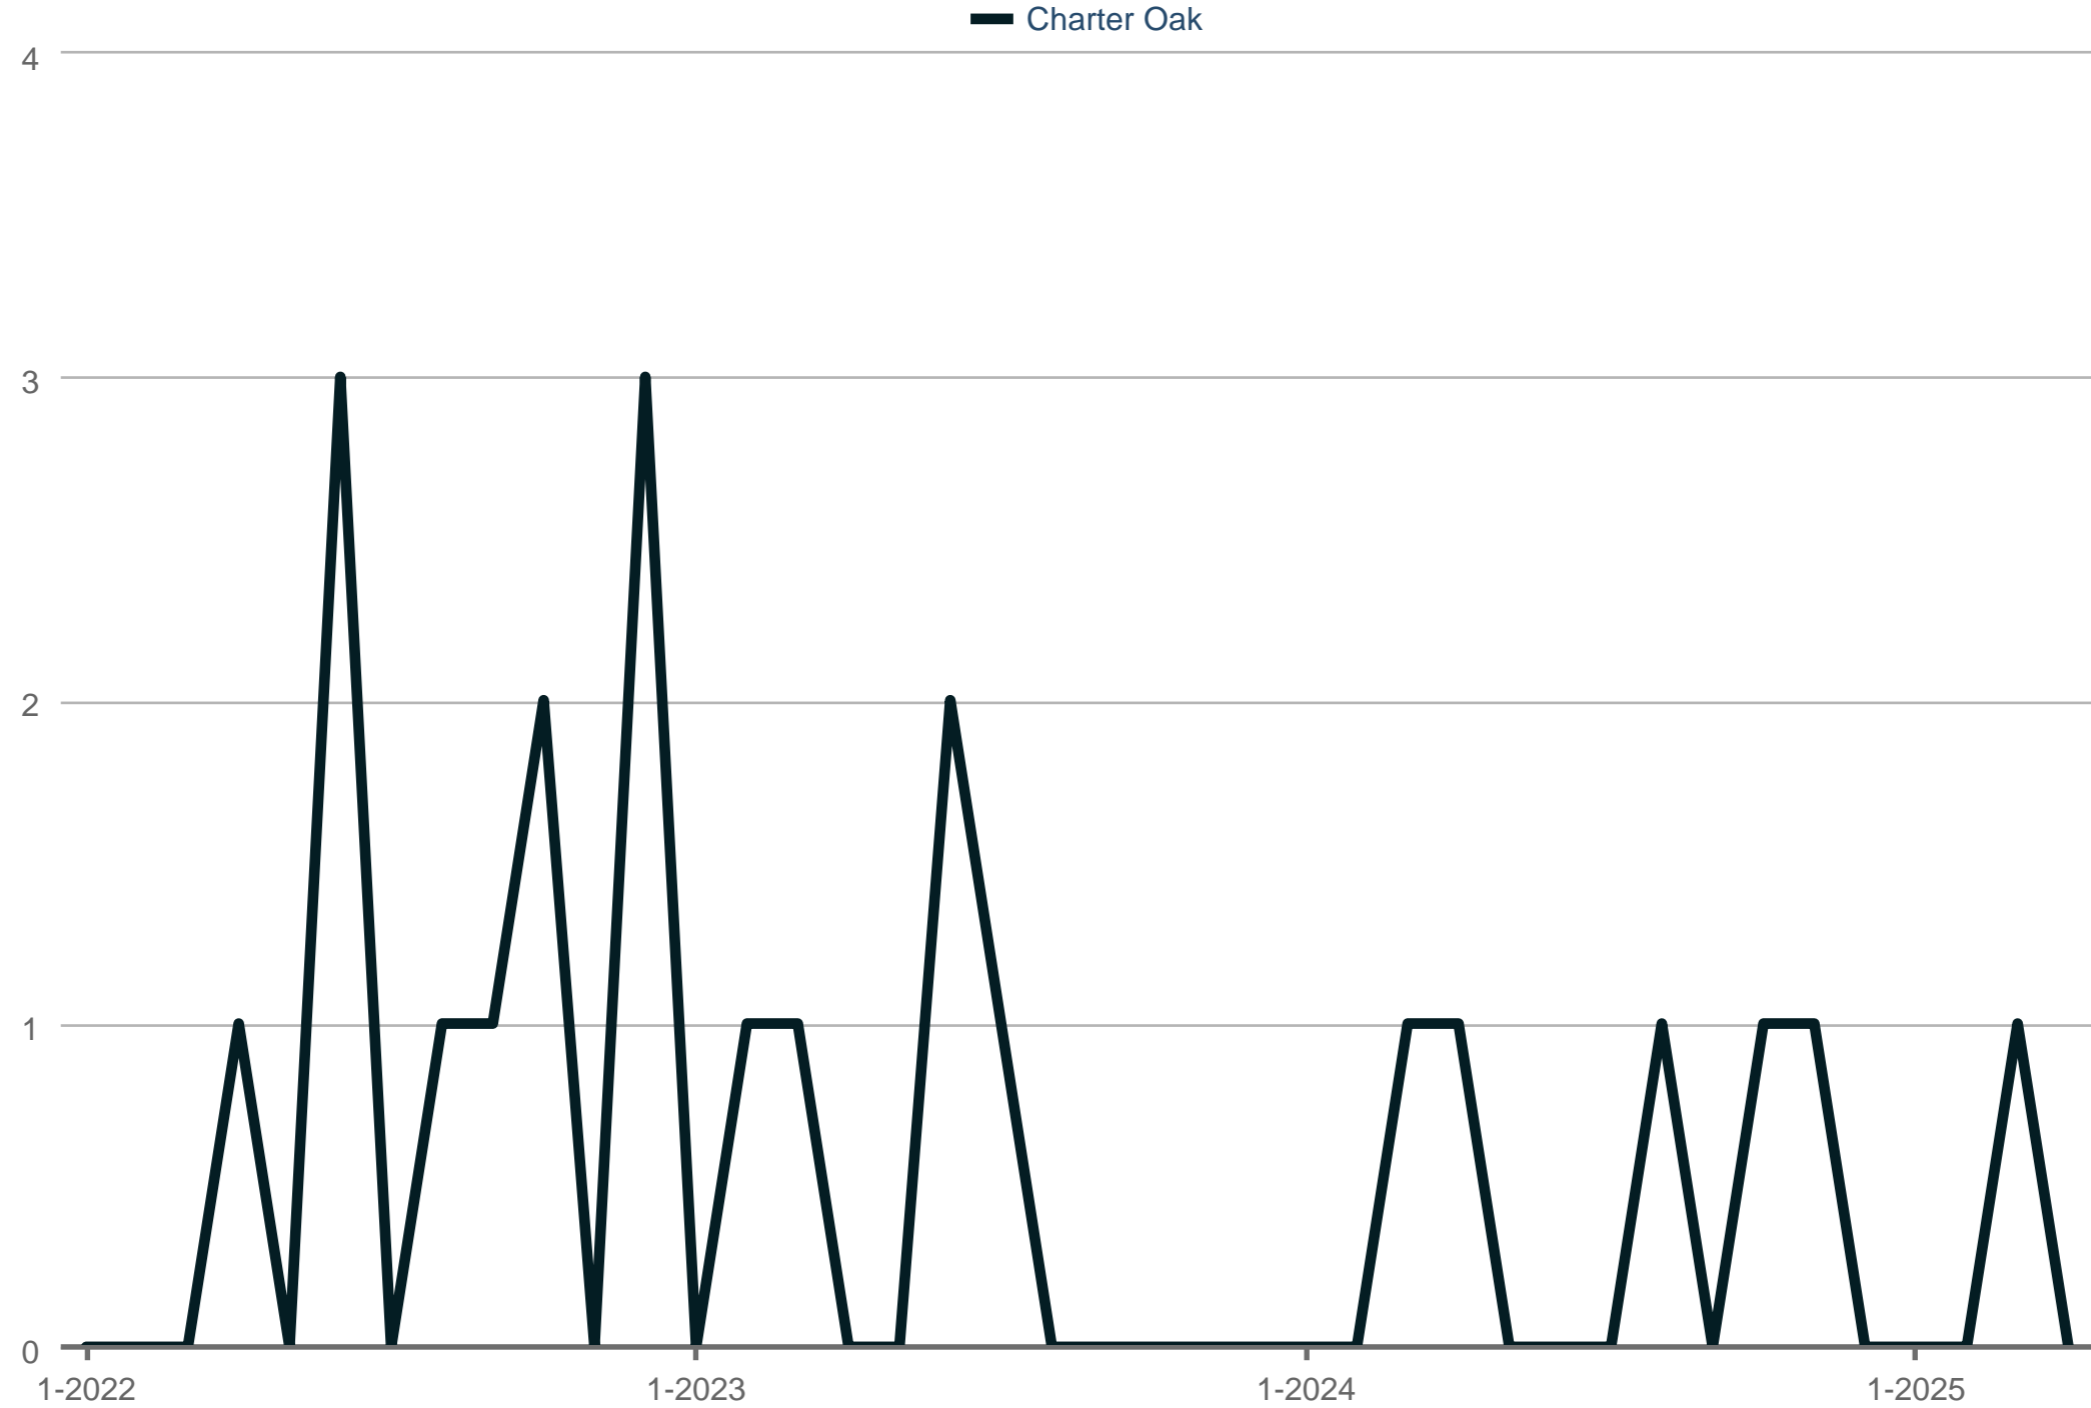

### Closed Sales

Charter Oak

Each data point is one month of activity. Data is from May 17, 2025.