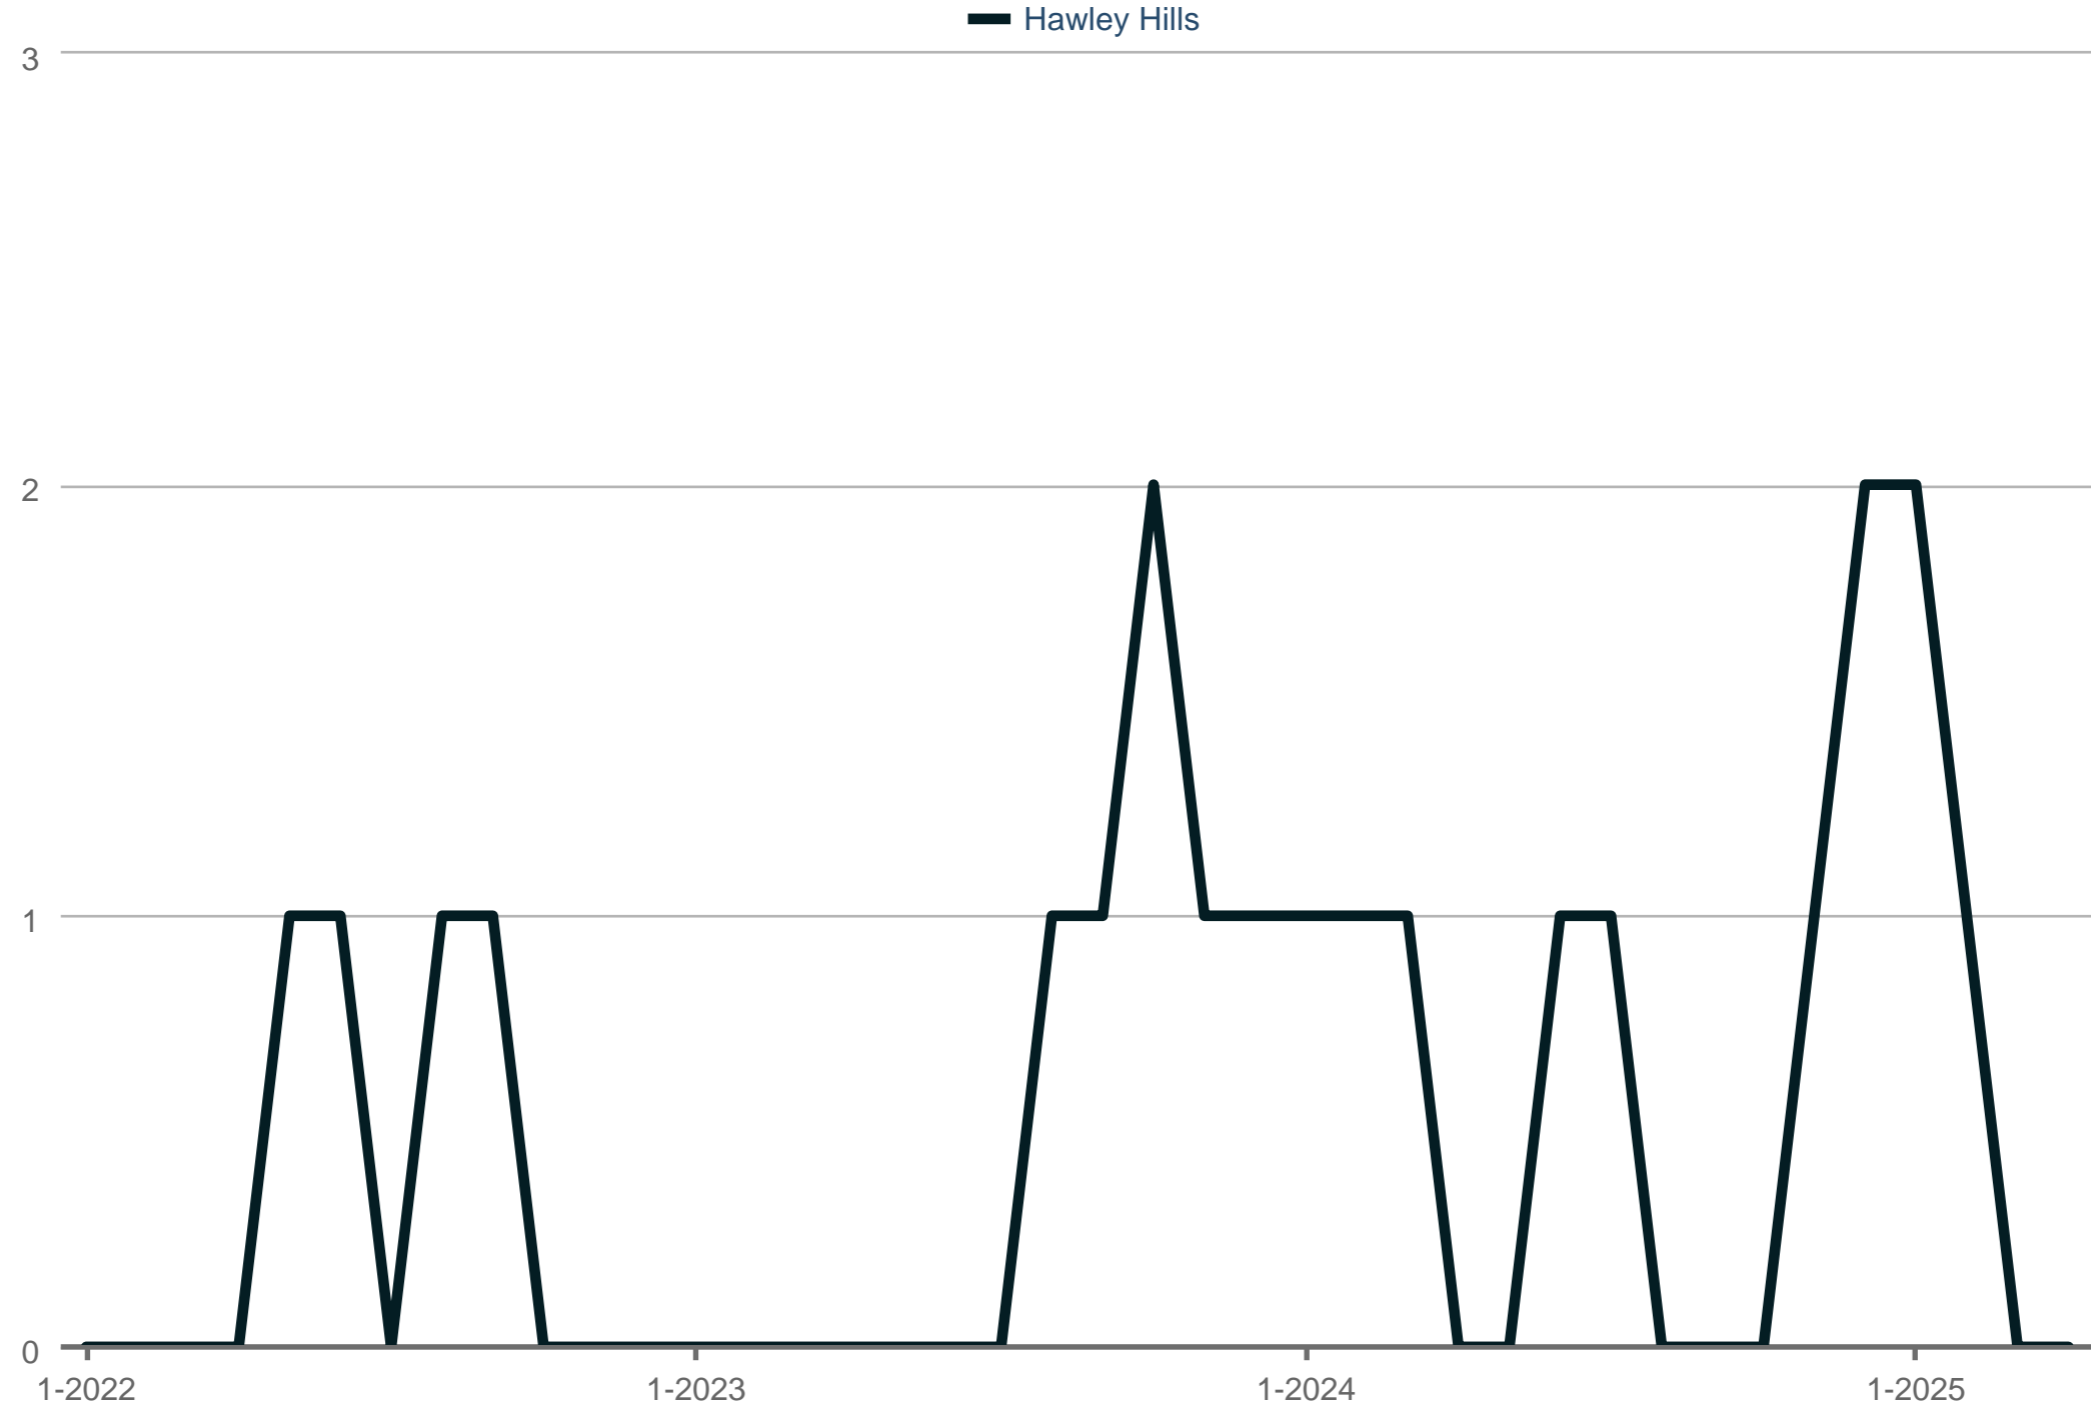

Homes for Sale

Hawley Hills

Each data point is one month of activity. Data is from May 17, 2025.