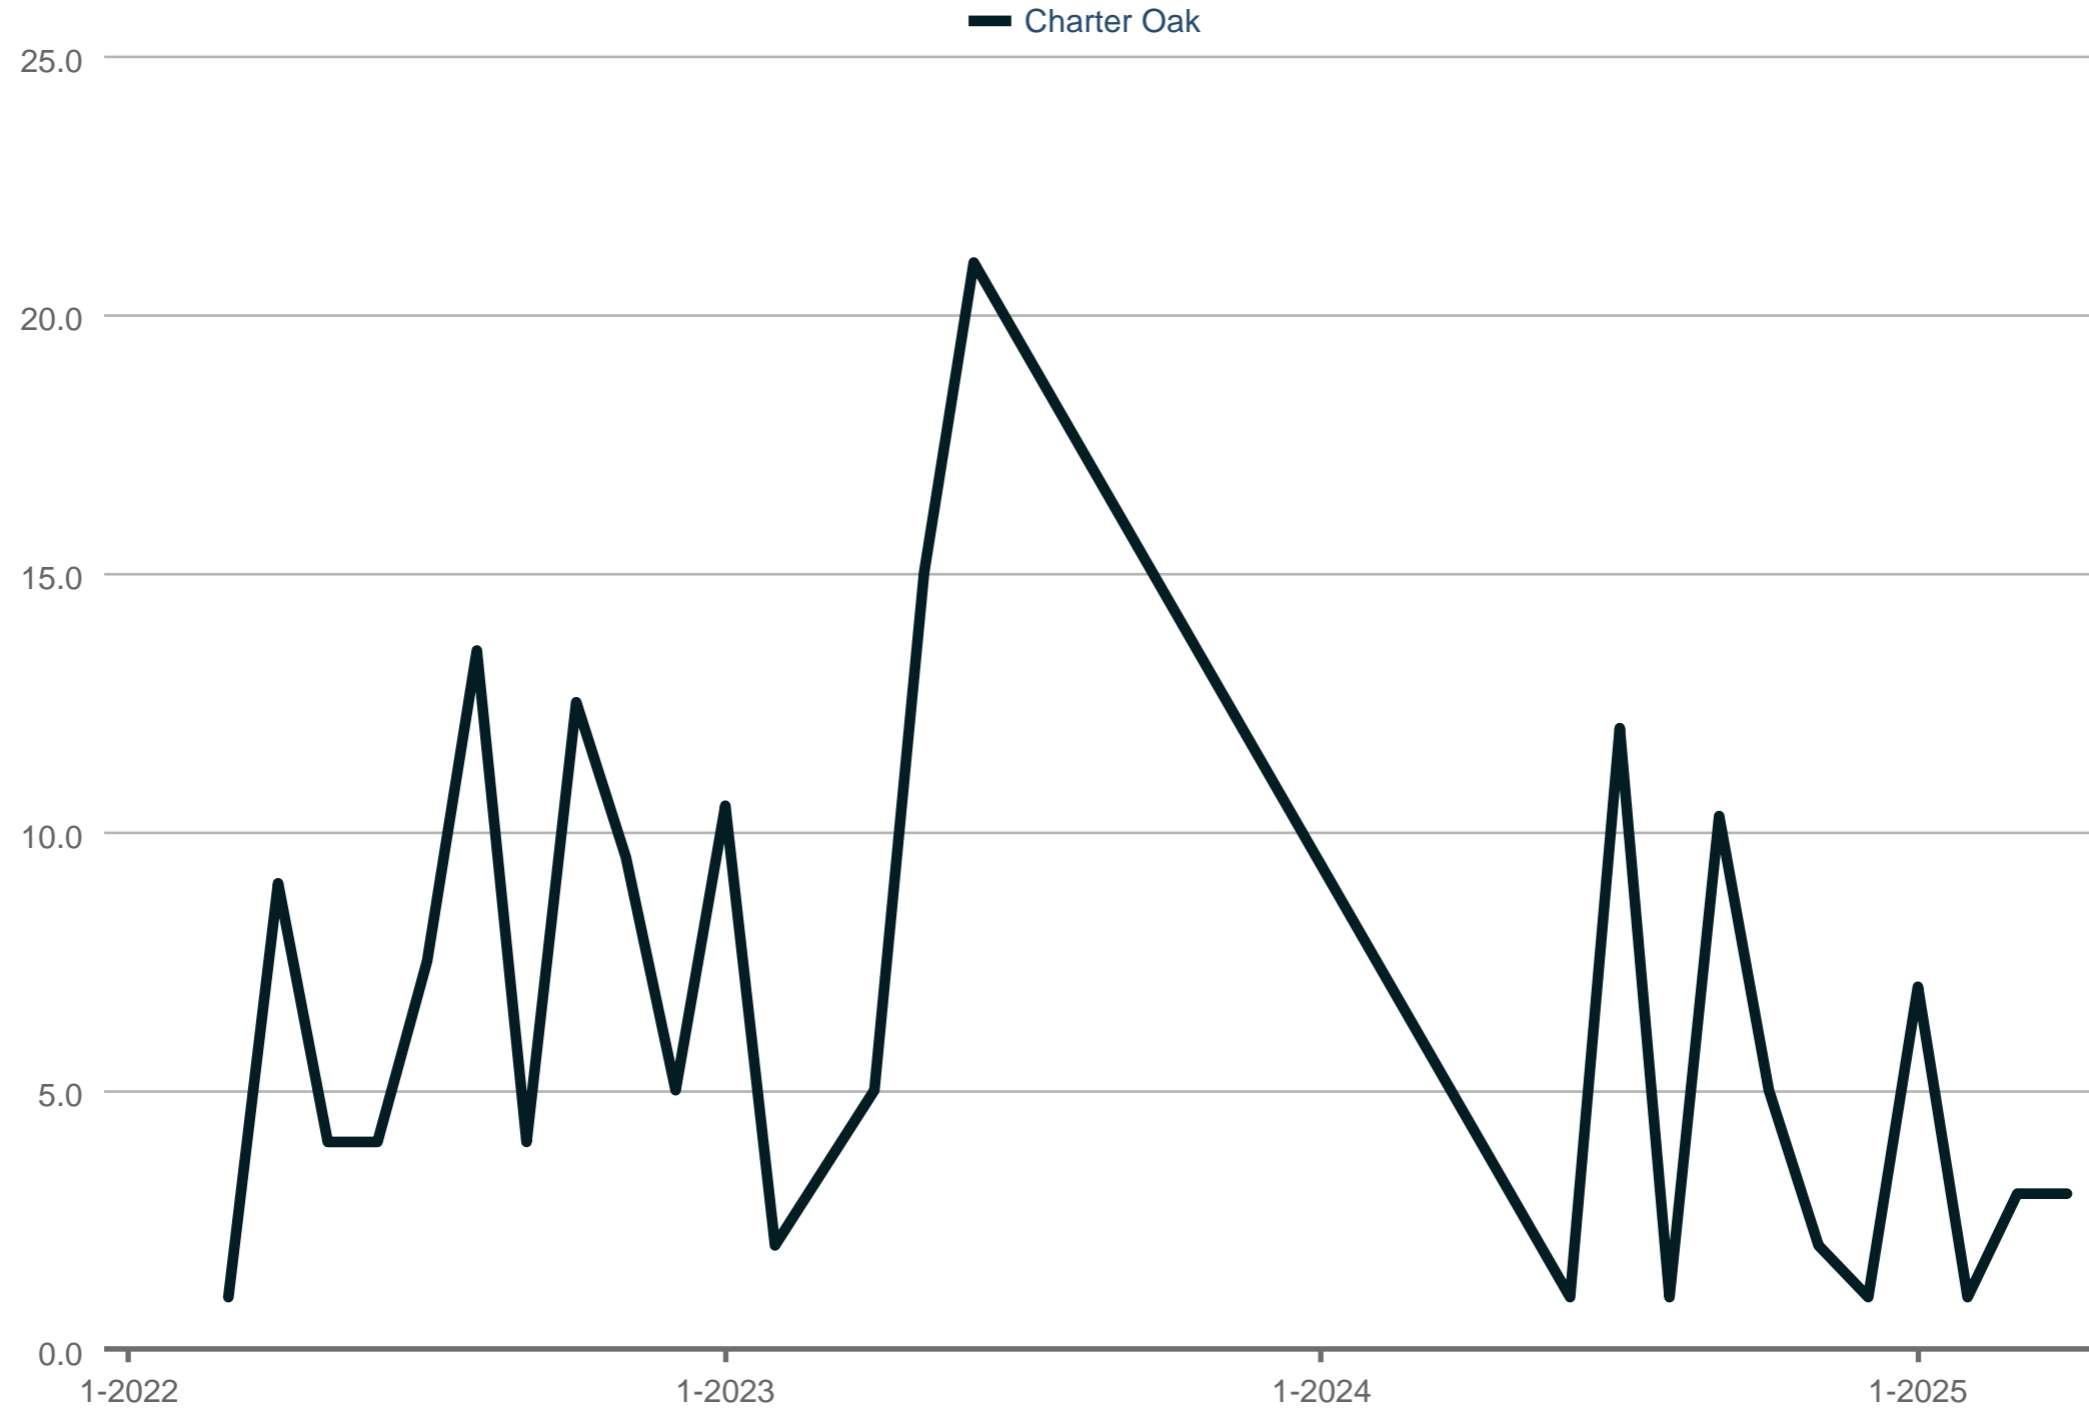

Showings Per Listing

Charter Oak

Each data point is one month of activity. Data is from May 17, 2025.