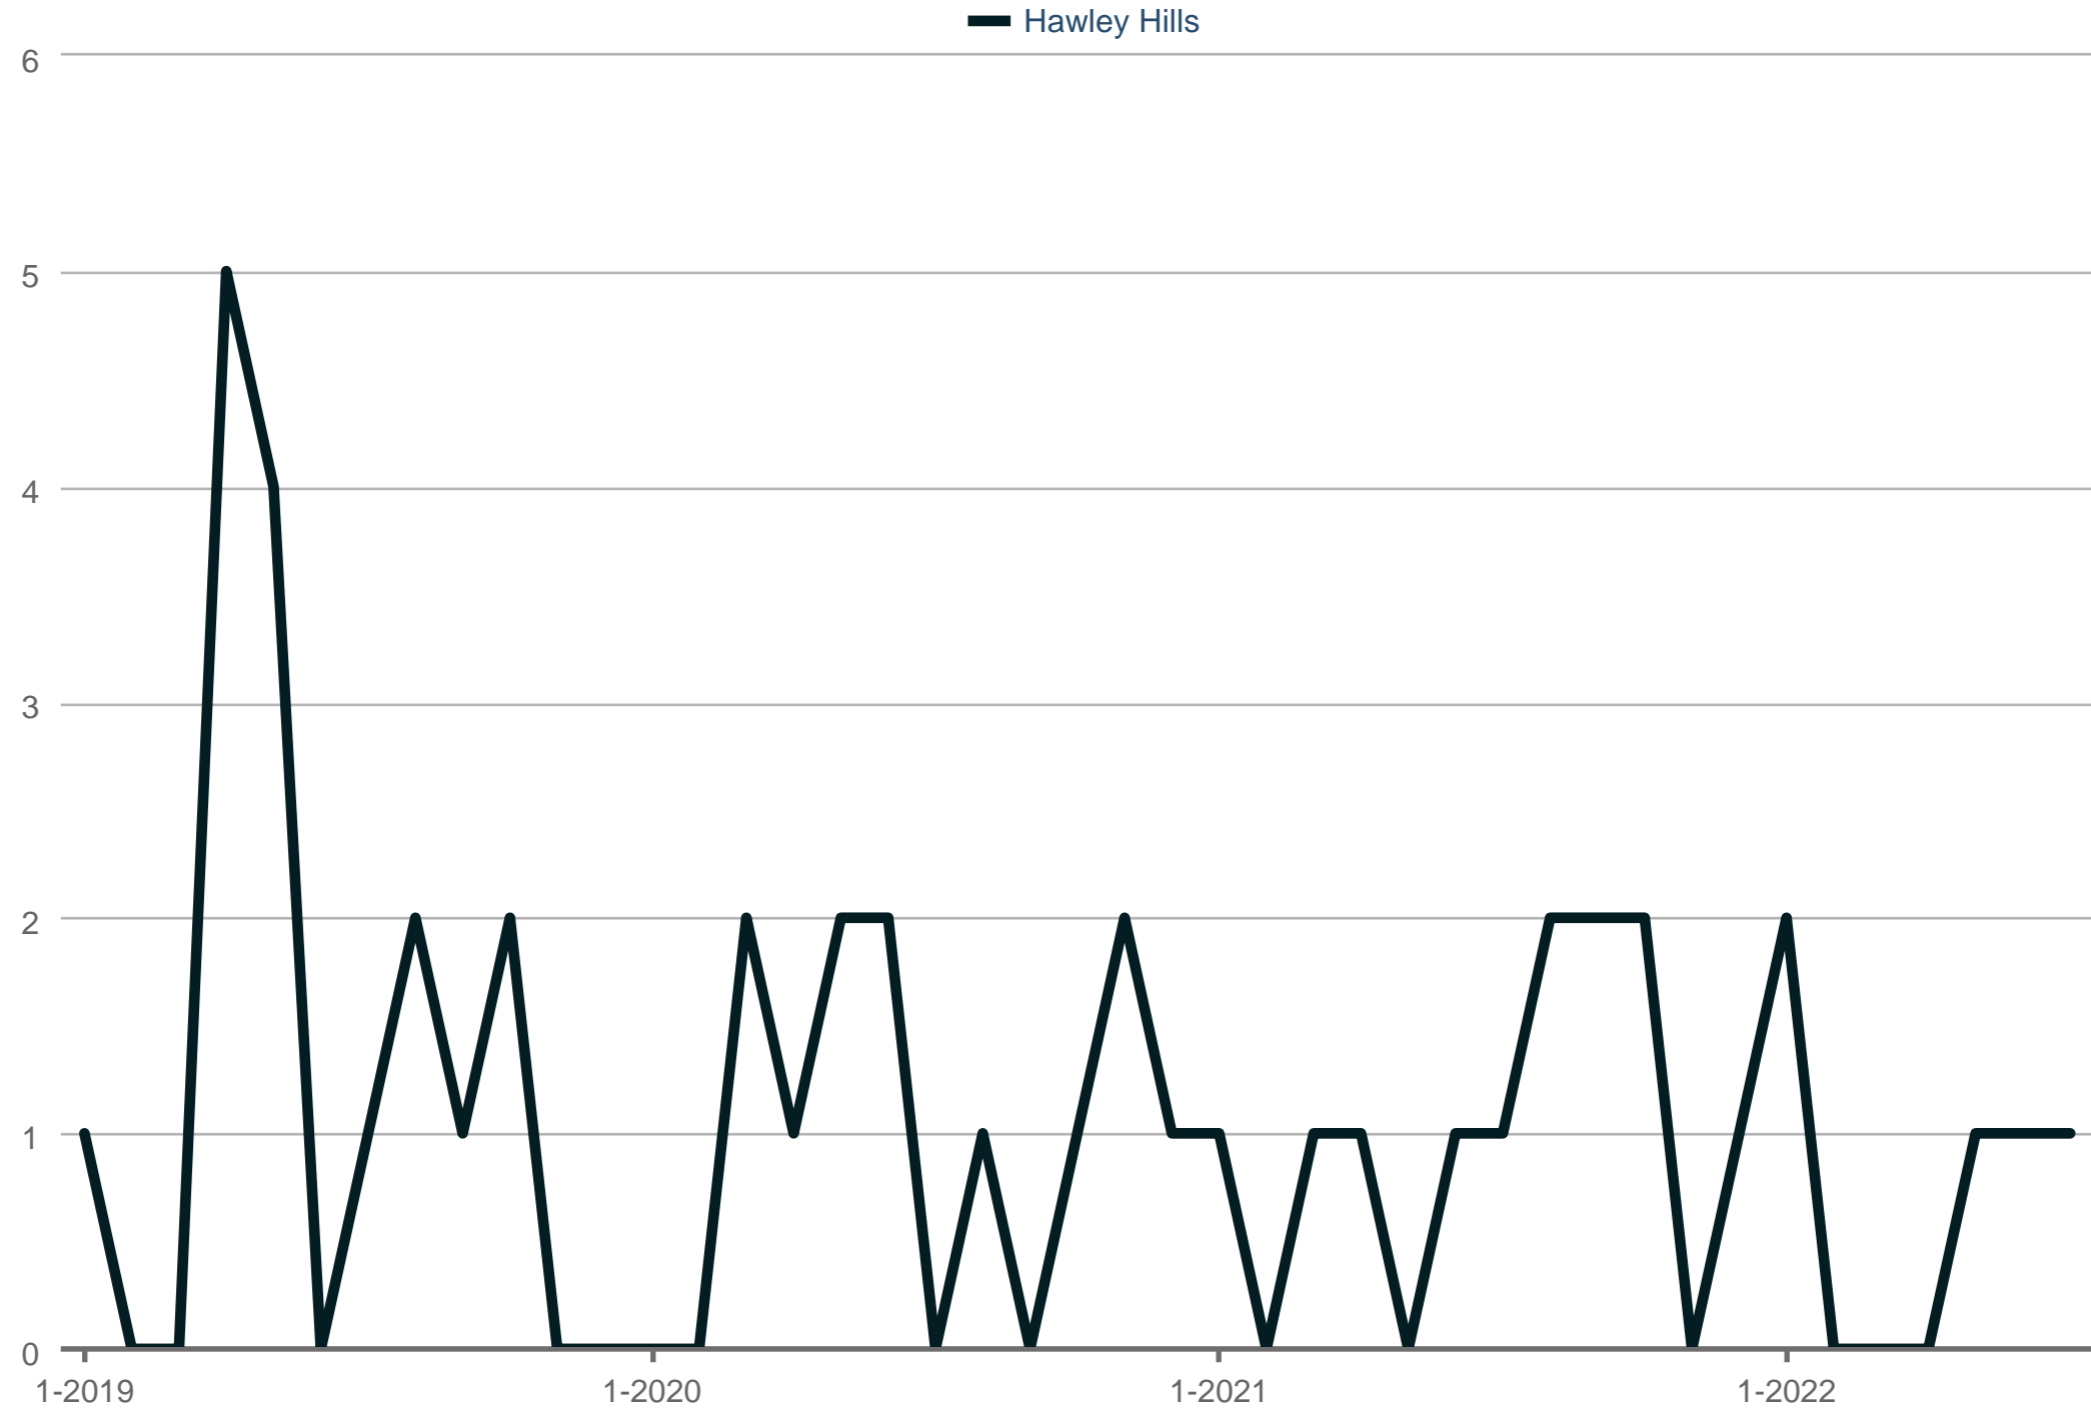

### New Listings

Hawley Hills

Each data point is one month of activity. Data is from August 15, 2022.